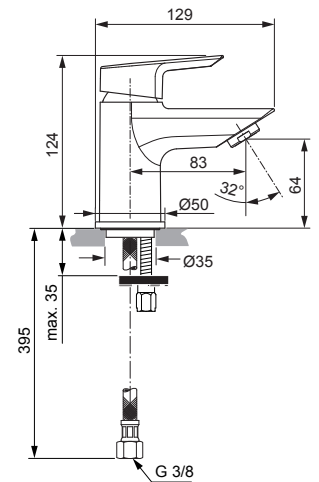

Produced since: Nov. 2015

SL basin mixer Piccolo with flex. hose with pop-up waste chrome **A6566AA**

SL basin mixer Piccolo with flex. hose without pop-up waste chrome **A6568AA**

Pos.	Description	Part-Number	Qty.	Pos.	Description	Part-Number	Qty.
1	Lever cpl. with Logo ISI	A 861 018 AA	1 Set	13	Thread pin M4 x 8 ISO 4027		
2	Thread pin M5x6 DIN914	A 860 603 NU	1 pcs	14	Lift rod cpl. + Pos. 21	B 961 119 AA	1 Set
3	Handle plug	A 963 751 NU	1 pcs	15	Body		
4	Cover cap	F 960 975 AA	1 pcs	16	Aerator M24x1 - 5ltr/min	B 960 754 AA	1 pcs
5	Thread ring M36x1	B 961 087 NU	1 pcs	17	Escutcheon	B 960 712 AA	1 pcs
6	Handle srew M4			18	Bolt M8x63		
7	Lever adapter + screw	A 860 892 NU	1 Set	19	Fixation kit	A 964 520 NU	1 Set
8	Cartridge Kerox Ø28 + Pos.7	F 960 855 NU	1 Set	20	Flex. hose M10x1-G3/8-450	A 963 600 NU	1 pcs
9	Hot water limiter - 3 parts	B 961 088 NU	1 Set	21	Bracket	A 961 172 NU	1 pcs
10	Manifold			22	Pop-up waste complete	A 962 991 AA	1 Set
11	O - Ring Ø 28 x 2	A 963 299 NU	1 pcs				
12	O - Ring Ø 26,7 x 1,78	A 962 825 NU	1 pcs				