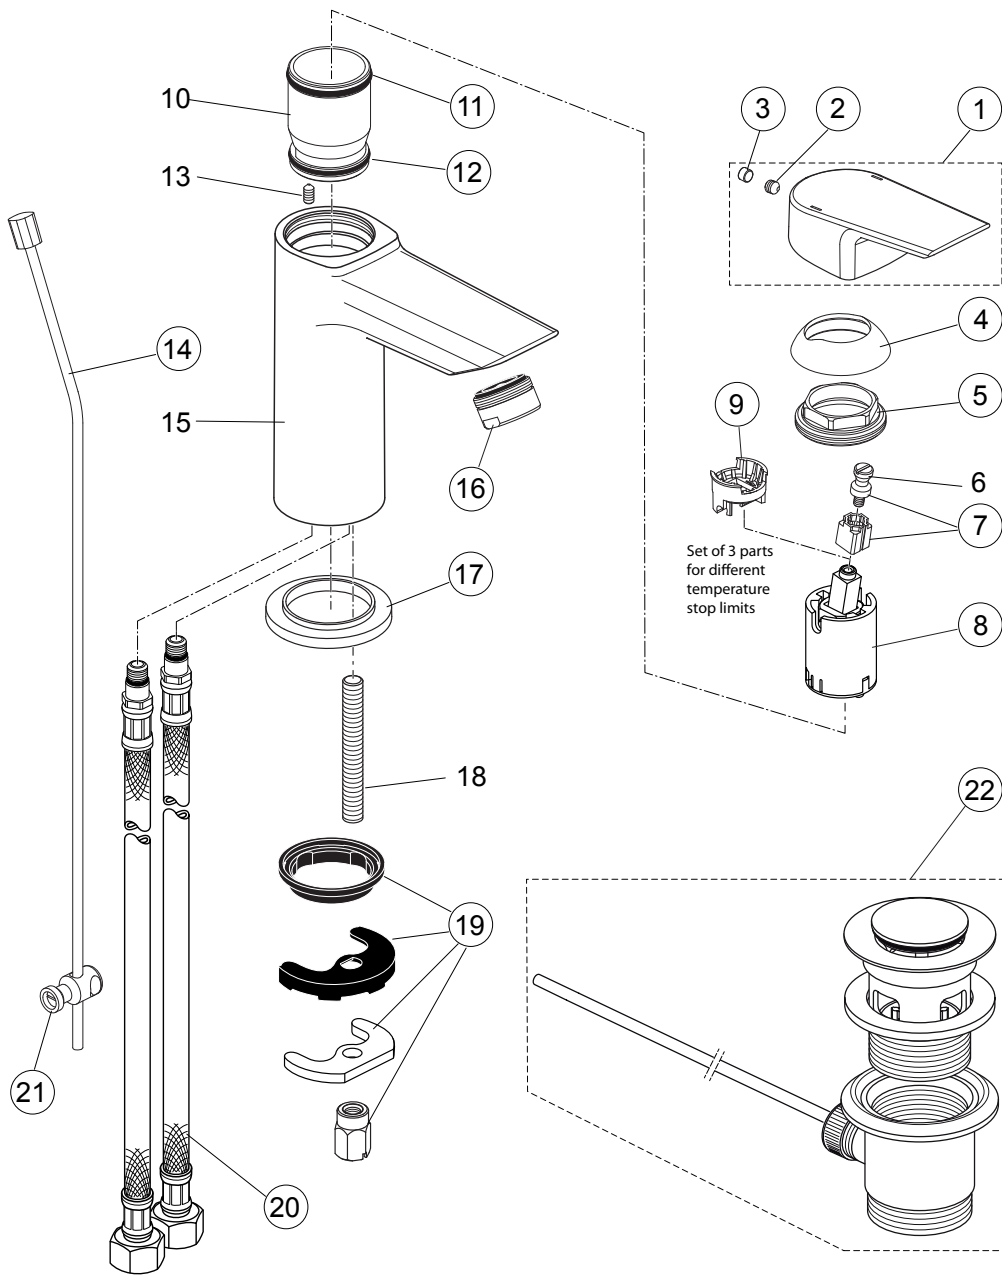

Produced since: Nov. 2015

SL basin mixer Piccolo with flex. hose with pop-up waste chrome **A6566AA**

SL basin mixer Piccolo with flex. hose without pop-up waste chrome **A6568AA**

Pos.	Description	Part-Number	Qty.	Pos.	Description	Part-Number	Qty.
1	Lever cpl. with Logo ISI	A 861 018 AA	1 Set	13	Thread pin M4 x 8 ISO 4027		
2	Thread pin M5x6 DIN914	A 860 603 NU	1 pcs	14	Lift rod cpl. + Pos. 21	B 961 119 AA	1 Set
3	Handle plug	A 963 751 NU	1 pcs	15	Body		
4	Cover cap	F 960 975 AA	1 pcs	16	Aerator M24x1 - 5ltr/min	B 960 754 AA	1 pcs
5	Thread ring M36x1	B 961 087 NU	1 pcs	17	Escutcheon	B 960 712 AA	1 pcs
6	Handle srew M4			18	Bolt M8x63		
7	Lever adapter + screw	A 860 892 NU	1 Set	19	Fixation kit	A 964 520 NU	1 Set
8	Cartridge Kerox Ø28 + Pos.7	F 960 855 NU	1 Set	20	Flex. hose M10x1-G3/8-450	A 963 600 NU	1 pcs
9	Hot water limiter - 3 parts	B 961 088 NU	1 Set	21	Bracket	A 961 172 NU	1 pcs
10	Manifold			22	Pop-up waste complete	A 962 991 AA	1 Set
11	O - Ring Ø 28 x 2	A 963 299 NU	1 pcs				
12	O - Ring Ø 26,7 x 1,78	A 962 825 NU	1 pcs				