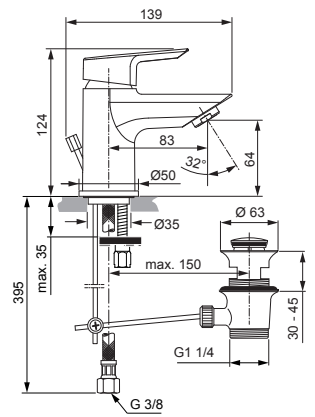

Produced since: Nov. 2015

SL basin mixer Piccolo with flex. hose with pop-up waste chrome **A6566AA**

SL basin mixer Piccolo with flex. hose without pop-up waste chrome **A6568AA**

Pos.	Description	Part-Number	Qty.	Pos.	Description	Part-Number	Qty.
1	Lever cpl. with Logo ISI	A 861 018 AA	1 Set	13	Thread pin M4 x 8 ISO 4027		
2	Thread pin M5x6 DIN914	A 860 603 NU	1 pcs	14	Lift rod cpl. + Pos. 21	B 961 119 AA	1 Set
3	Handle plug	A 963 751 NU	1 pcs	15	Body		
4	Cover cap	F 960 975 AA	1 pcs	16	Aerator M24x1 - 5ltr/min	B 960 754 AA	1 pcs
5	Thread ring M36x1	B 961 087 NU	1 pcs	17	Escutcheon	B 960 712 AA	1 pcs
6	Handle srew M4			18	Bolt M8x63		
7	Lever adapter + screw	A 860 892 NU	1 Set	19	Fixation kit	A 964 520 NU	1 Set
8	Cartridge Kerox Ø28 + Pos.7	F 960 855 NU	1 Set	20	Flex. hose M10x1-G3/8-450	A 963 600 NU	1 pcs
9	Hot water limiter - 3 parts	B 961 088 NU	1 Set	21	Bracket	A 961 172 NU	1 pcs
10	Manifold			22	Pop-up waste complete	A 962 991 AA	1 Set
11	O - Ring Ø 28 x 2	A 963 299 NU	1 pcs				
12	O - Ring Ø 26,7 x 1,78	A 962 825 NU	1 pcs				