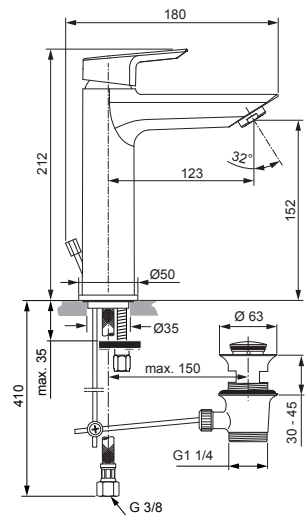

Produced since: Nov. 2015

SL basin mixer flex. hose with pop-up waste chrome **A6557AA**

without pop-up waste chrome **A6559AA**

SL basin mixer Grande with flex. hose with pop-up waste chrome **A6563AA**

Pos.	Description	Part-Number	Qty.	Pos.	Description	Part-Number	Qty.
1	Lever cpl. with Logo ISI	A 861 018 AA	1 Set	13	Thread pin M4 x 8 ISO 4027		
2	Thread pin M5x6 DIN914	A 860 603 NU	1 pcs	14	Lift rod cpl. + Pos. 21	B 961 119 AA	1 Set
3	Handle plug	A 963 751 NU	1 pcs	15	Body		
4	Cover cap	F 960 975 AA	1 pcs	16	Aerator M24x1	A 860 050 AA	1 pcs
5	Thread ring M36x1	B 961 087 NU	1 pcs	17	Escutcheon	B 960 712 AA	1 pcs
6	Handle screw M4			18	Bolt M8x63		
7	Lever adapter + screw	A 860 892 NU	1 Set	19	Fixation kit	A 964 520 NU	1 Set
8	Cartridge Kerox Ø28 + Pos.7	F 960 855 NU	1 Set	20	Flex. hose M10x1-G3/8-450	A 963 600 NU	1 pcs
9	Hot water limiter - 3 parts	B 961 088 NU	1 Set	21	Bracket	A 961 172 NU	1 pcs
10	Manifold			22	Pop-up waste complete	A 962 991 AA	1 Set
11	O - Ring Ø 28 x 2	A 963 299 NU	1 pcs				
12	O - Ring Ø 26,7 x 1,78	A 962 825 NU	1 pcs				