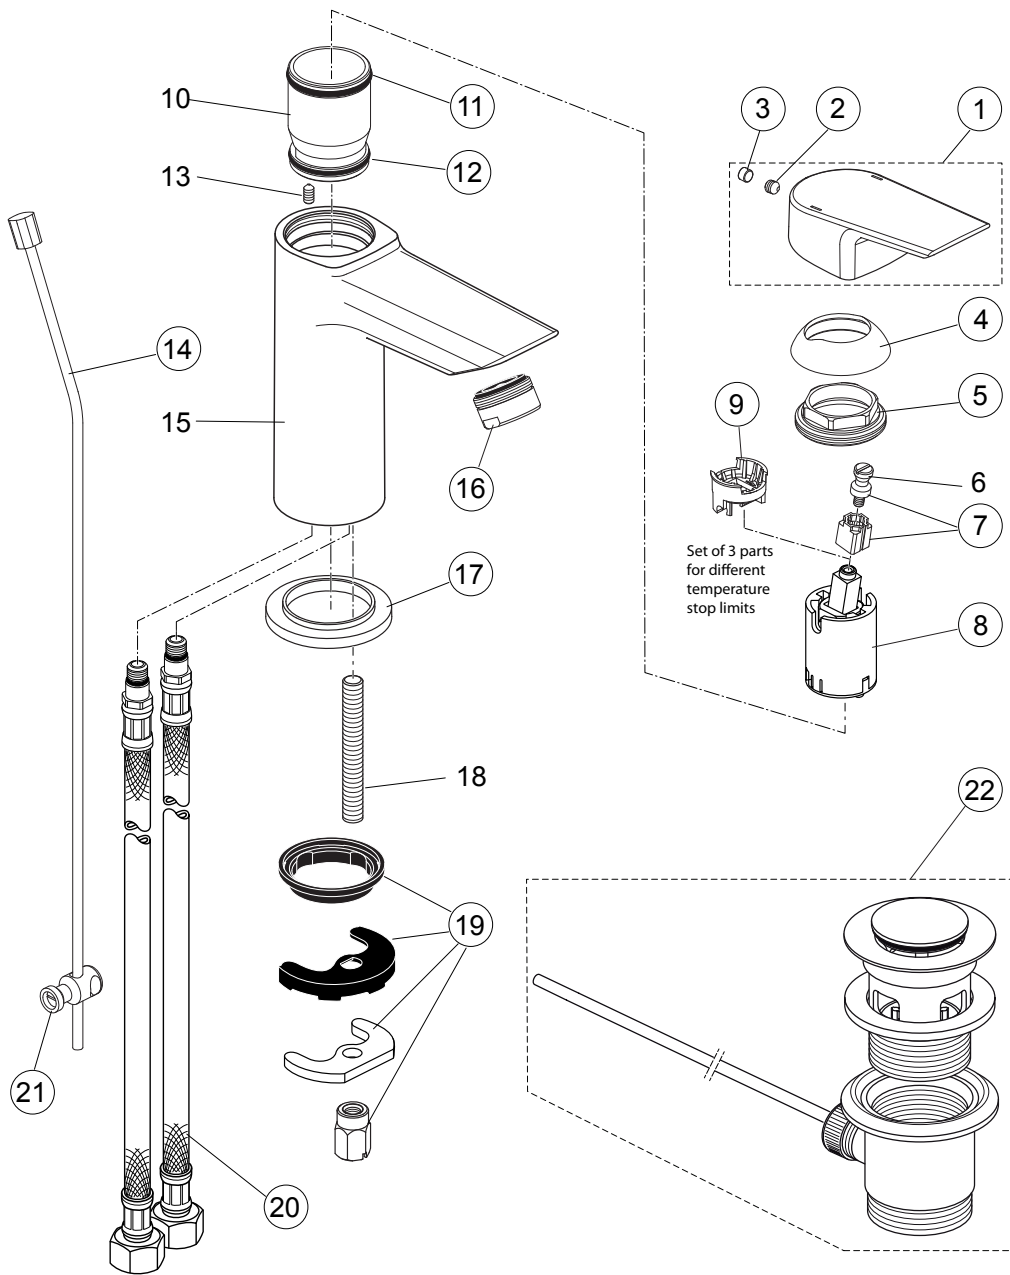

Produced since: Nov. 2015

SL basin mixer flex. hose with pop-up waste chrome **A6557AA**

without pop-up waste chrome **A6559AA**

SL basin mixer Grande with flex. hose with pop-up waste chrome **A6563AA**

Pos.	Description	Part-Number	Qty.	Pos.	Description	Part-Number	Qty.
1	Lever cpl. with Logo ISI	A 861 018 AA	1 Set	13	Thread pin M4 x 8 ISO 4027		
2	Thread pin M5x6 DIN914	A 860 603 NU	1 pcs	14	Lift rod cpl. + Pos. 21	B 961 119 AA	1 Set
3	Handle plug	A 963 751 NU	1 pcs	15	Body		
4	Cover cap	F 960 975 AA	1 pcs	16	Aerator M24x1	A 860 050 AA	1 pcs
5	Thread ring M36x1	B 961 087 NU	1 pcs	17	Escutcheon	B 960 712 AA	1 pcs
6	Handle screw M4			18	Bolt M8x63		
7	Lever adapter + screw	A 860 892 NU	1 Set	19	Fixation kit	A 964 520 NU	1 Set
8	Cartridge Kerox Ø28 + Pos.7	F 960 855 NU	1 Set	20	Flex. hose M10x1-G3/8-450	A 963 600 NU	1 pcs
9	Hot water limiter - 3 parts	B 961 088 NU	1 Set	21	Bracket	A 961 172 NU	1 pcs
10	Manifold			22	Pop-up waste complete	A 962 991 AA	1 Set
11	O - Ring Ø 28 x 2	A 963 299 NU	1 pcs				
12	O - Ring Ø 26,7 x 1,78	A 962 825 NU	1 pcs				