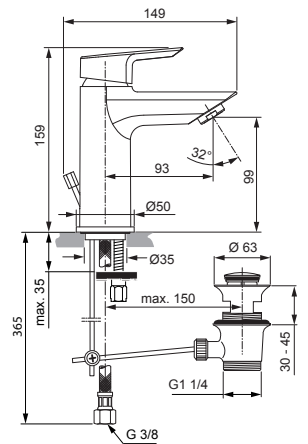

Produced since: Nov. 2015

SL basin mixer flex. hose with pop-up waste chrome **A6557AA**

without pop-up waste chrome **A6559AA**

SL basin mixer Grande with flex. hose with pop-up waste chrome **A6563AA**

Pos.	Description	Part-Number	Qty.	Pos.	Description	Part-Number	Qty.
1	Lever cpl. with Logo ISI	A 861 018 AA	1 Set	13	Thread pin M4 x 8 ISO 4027		
2	Thread pin M5x6 DIN914	A 860 603 NU	1 pcs	14	Lift rod cpl. + Pos. 21	B 961 119 AA	1 Set
3	Handle plug	A 963 751 NU	1 pcs	15	Body		
4	Cover cap	F 960 975 AA	1 pcs	16	Aerator M24x1	A 860 050 AA	1 pcs
5	Thread ring M36x1	B 961 087 NU	1 pcs	17	Escutcheon	B 960 712 AA	1 pcs
6	Handle screw M4			18	Bolt M8x63		
7	Lever adapter + screw	A 860 892 NU	1 Set	19	Fixation kit	A 964 520 NU	1 Set
8	Cartridge Kerox Ø28 + Pos.7	F 960 855 NU	1 Set	20	Flex. hose M10x1-G3/8-450	A 963 600 NU	1 pcs
9	Hot water limiter - 3 parts	B 961 088 NU	1 Set	21	Bracket	A 961 172 NU	1 pcs
10	Manifold			22	Pop-up waste complete	A 962 991 AA	1 Set
11	O - Ring Ø 28 x 2	A 963 299 NU	1 pcs				
12	O - Ring Ø 26,7 x 1,78	A 962 825 NU	1 pcs				