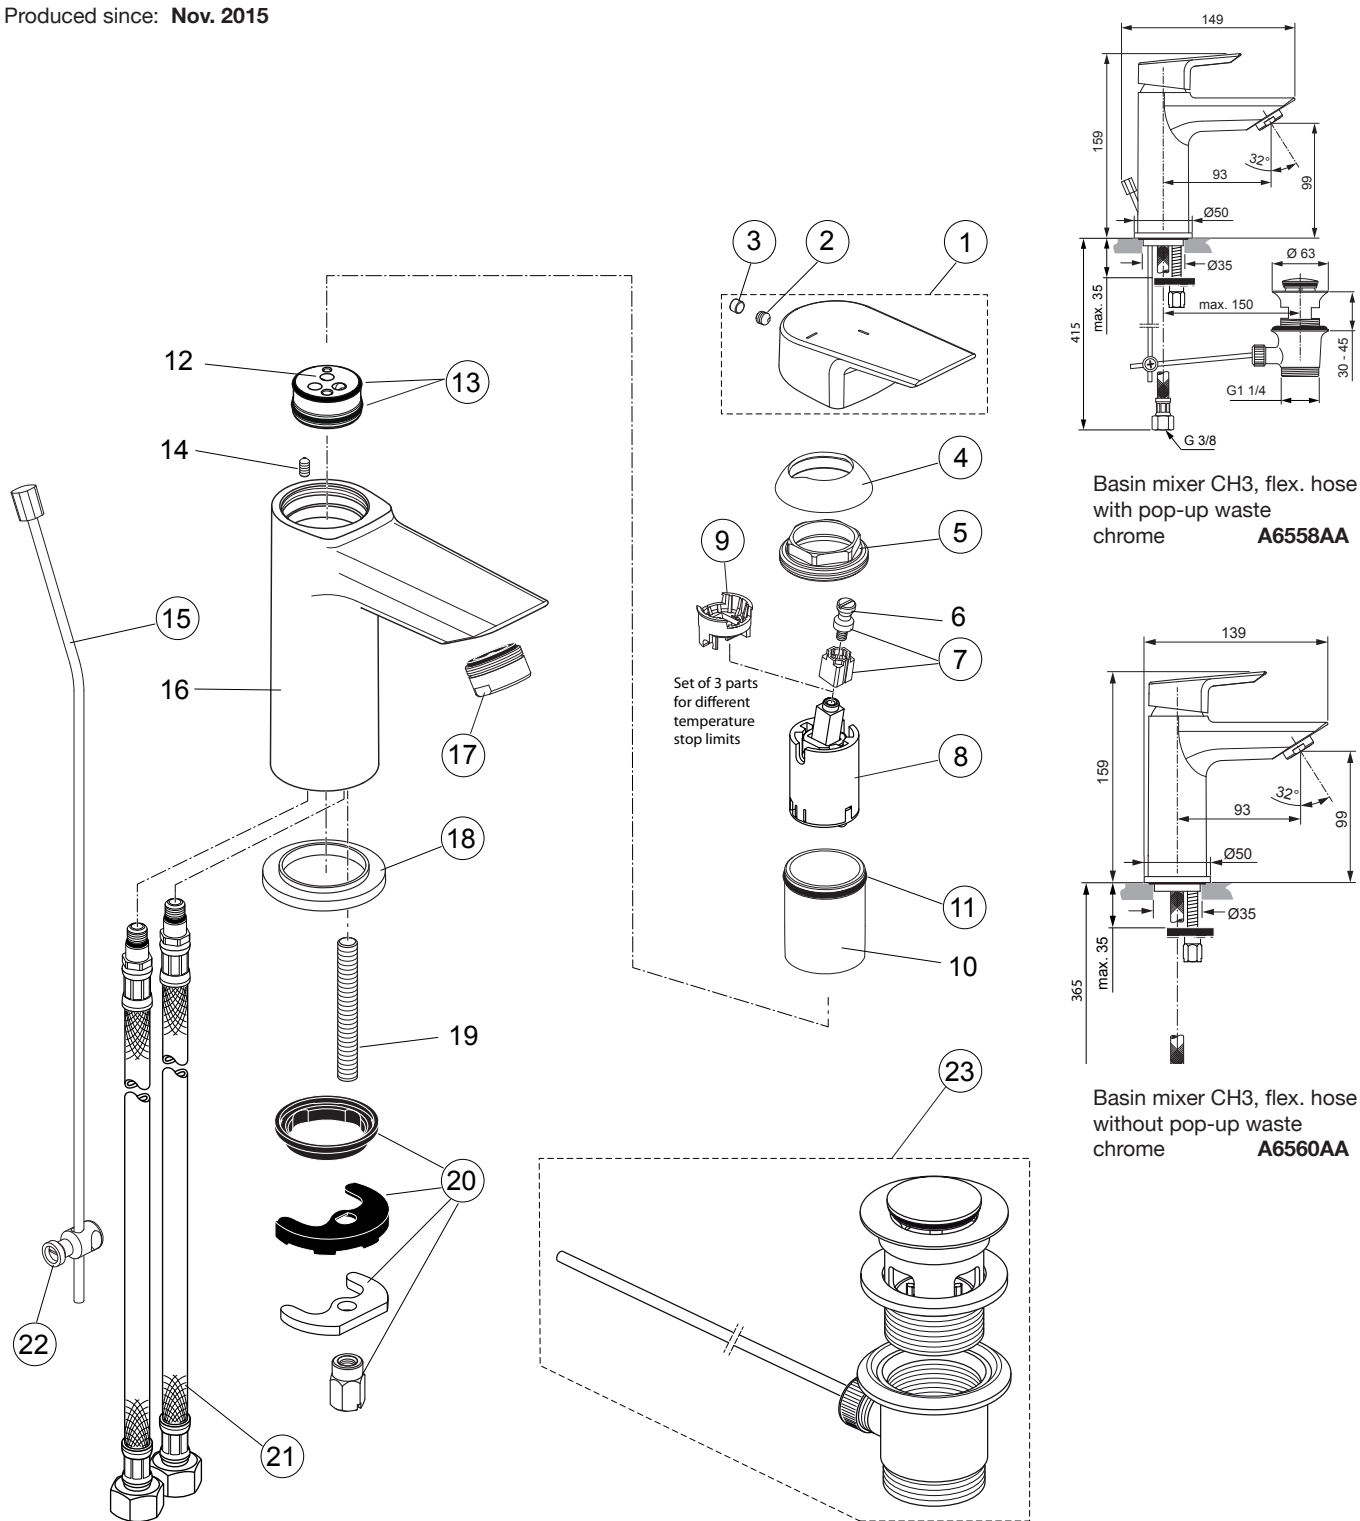

Produced since: Nov. 2015

Basin mixer CH3, flex. hose with pop-up waste chrome **A6558AA**

Basin mixer CH3, flex. hose without pop-up waste chrome **A6560AA**

Pos.	Description	Part-Number	Qty.	Pos.	Description	Part-Number	Qty.
1	Lever cpl. with Logo ISI	A 861 023 AA	1 Set	13	O - Ring Ø 26,7 x 1,78	A 962 825 NU	1 pcs
2	Thread pin M5x6 DIN914	A 860 603 NU	1 pcs	14	Thread pin M4 x 8 ISO 4027		
3	Handle plug	A 963 751 NU	1 pcs	15	Lift rod cpl. + Pos. 22	B 961 119 AA	1 Set
4	Cover cap	F 960 975 AA	1 pcs	16	Body		
5	Thread ring M36x1	B 961 087 NU	1 pcs	17	Aerator M24x1 - 5ltr/min	B 960 754 AA	1 pcs
6	Handle srew M4			18	Escutcheon	B 960 712 AA	1 pcs
7	Lever adapter + screw	A 860 892 NU	1 Set	19	Bolt M8x63		
8	Cartridge Kerox Ø28 + Pos.7	F 960 855 NU	1 Set	20	Fixation kit	A 964 520 NU	1 Set
9	Hot water limiter - 3 parts	B 961 088 NU	1 Set	21	Flex. hose M8x1 - G3/8-500	A 962 005 NU	1 pcs
10	Sleeve for cartridge			22	Bracket	A 961 172 NU	1 pcs
11	O - Ring Ø 28 x 2	A 963 299 NU	1 pcs	23	Pop-up waste complete	A 962 991 AA	1 Set
12	Manifold						