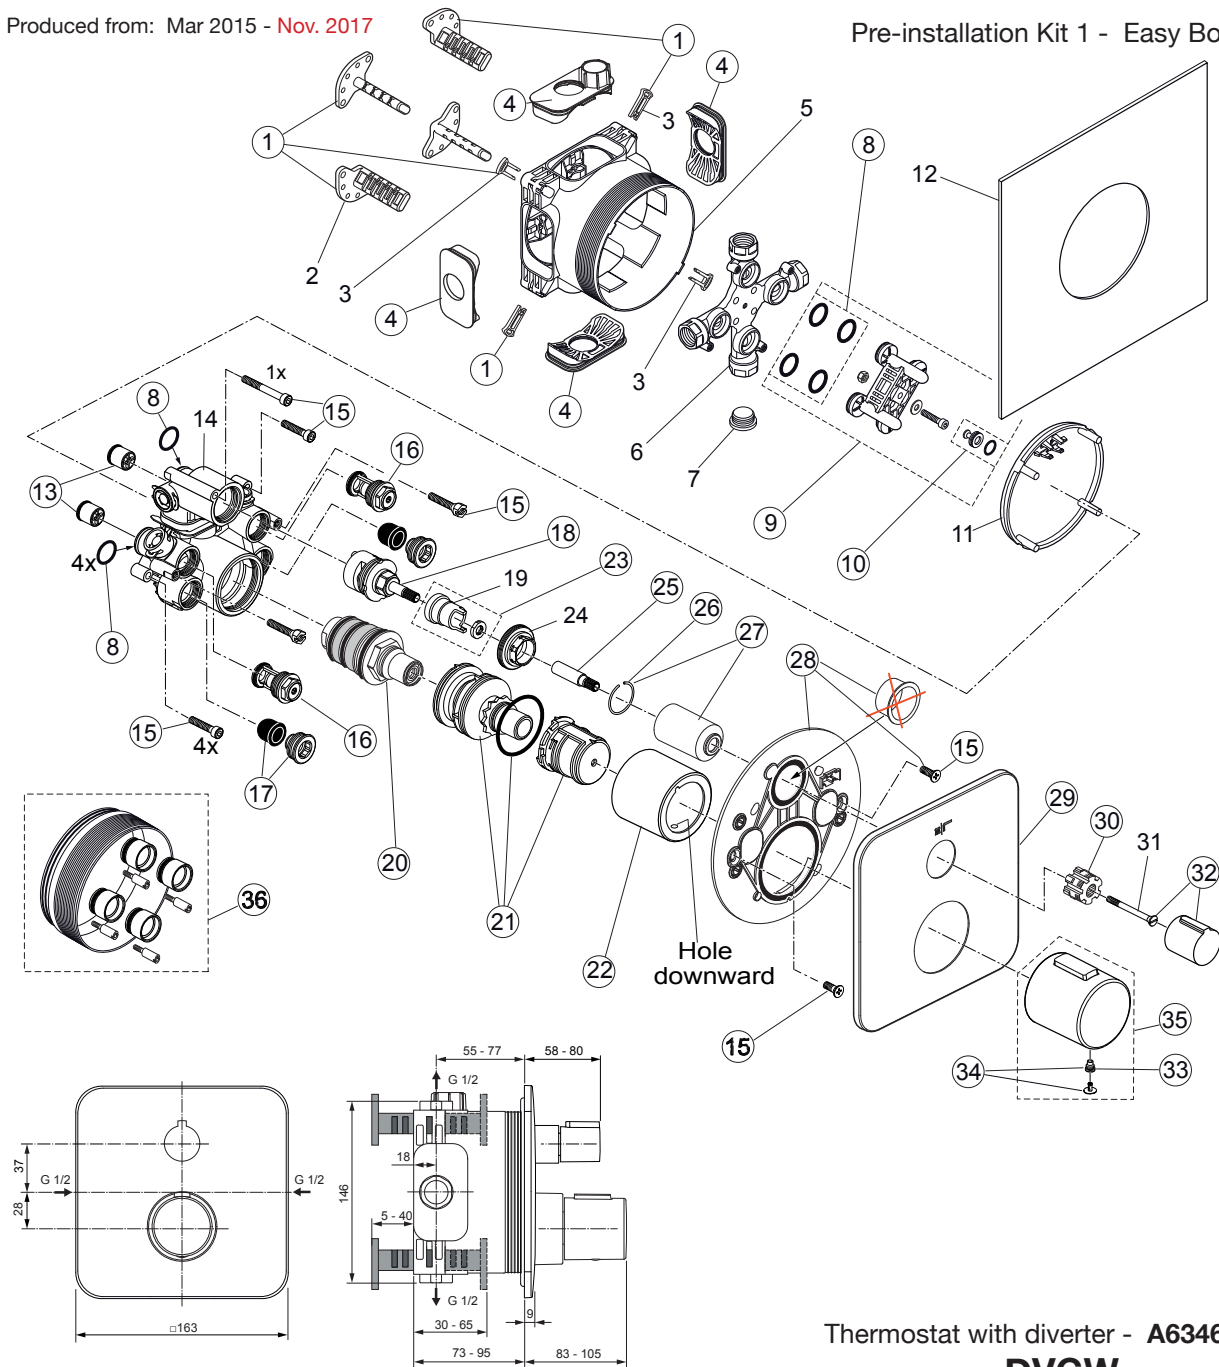

Produced from: Mar 2015 - Nov. 2017

Pre-installation Kit 1 - Easy Box A1000NU

Thermostat with diverter - **A6346AA**
DVGW

Pos.	Description	Part-Number	Qty.	Pos.	Description	Part-Number	Qty.
1	Install. depth adjust. + pos.3	A 963 131 NU	1 Set	21	Temp. adjustment compl.	A 963 427 NU	1 Set
2	Depth adjustment device			22	Cover / Cap for Temp.	A 962 391 AA	1 pcs
3	Adjustment lock (contained in pos. 1)			23	Clamp cover with washer	A 962 481 NU	1 Set
4	Side sealing	A 963 132 NU	1 Set	24	Clamping nut M36 x 1		
5	Built-in box			25	Extension / handle adapt.	A 960 899 NU	1 pcs
6	Multi-way body			26	Snap ring	A 962 368 NU	1 pcs
7	Plug G1/2			27	Cover / Cap for Diverter	A 860 906 AA	1 Set
8	O-ring Ø 17 x 2,5	A 963 143 NU	1 Set	28	Escutcheon holder compl.	A 860 897 NU	1 Set
9	Flushing device cpl.	A 963 146 NU	1 Set	29	Escutcheon B/S plane	A 860 909 AA	1 pcs
10	Plug with o-ring Ø 12x1,5	A 963 147 NU	1 pcs	30	Handle adapter	A 961 659 NU	1 pcs
11	Cover for built-in box			31	Screw for handle fixation		
12	Sealing fleece			32	Volume control handle	A 962 388 AA	1 pcs
13	Non-return valve DW15	A 962 594 NU	2 pcs	33	Spigot screw M5x5	A 961 095 NU	1 pcs
14	Body Thermostat			34	Cap + Screw	A 962 149 AA	1 Set
15	Screw set complete	A 960 890 NU*	1 Set	35	Temperature handle	A 860 907 AA	1 pcs
16	Stop valve	A 860 904 NU	2 pcs	36	Extension kit 20mm	A 960 704 NU	1 Set
17	Low noise insert	A 960 891 NU	1 pcs		Extension kit 40mm	A 962 476 NU	1 Set
18	Stop valve + diverter	A 962 480 NU	1 pcs				
19	Clamp cover						
20	Cartridge thermostat G3/4	A 963 564 NU	1 Set				

*Universal set (not all parts needed)