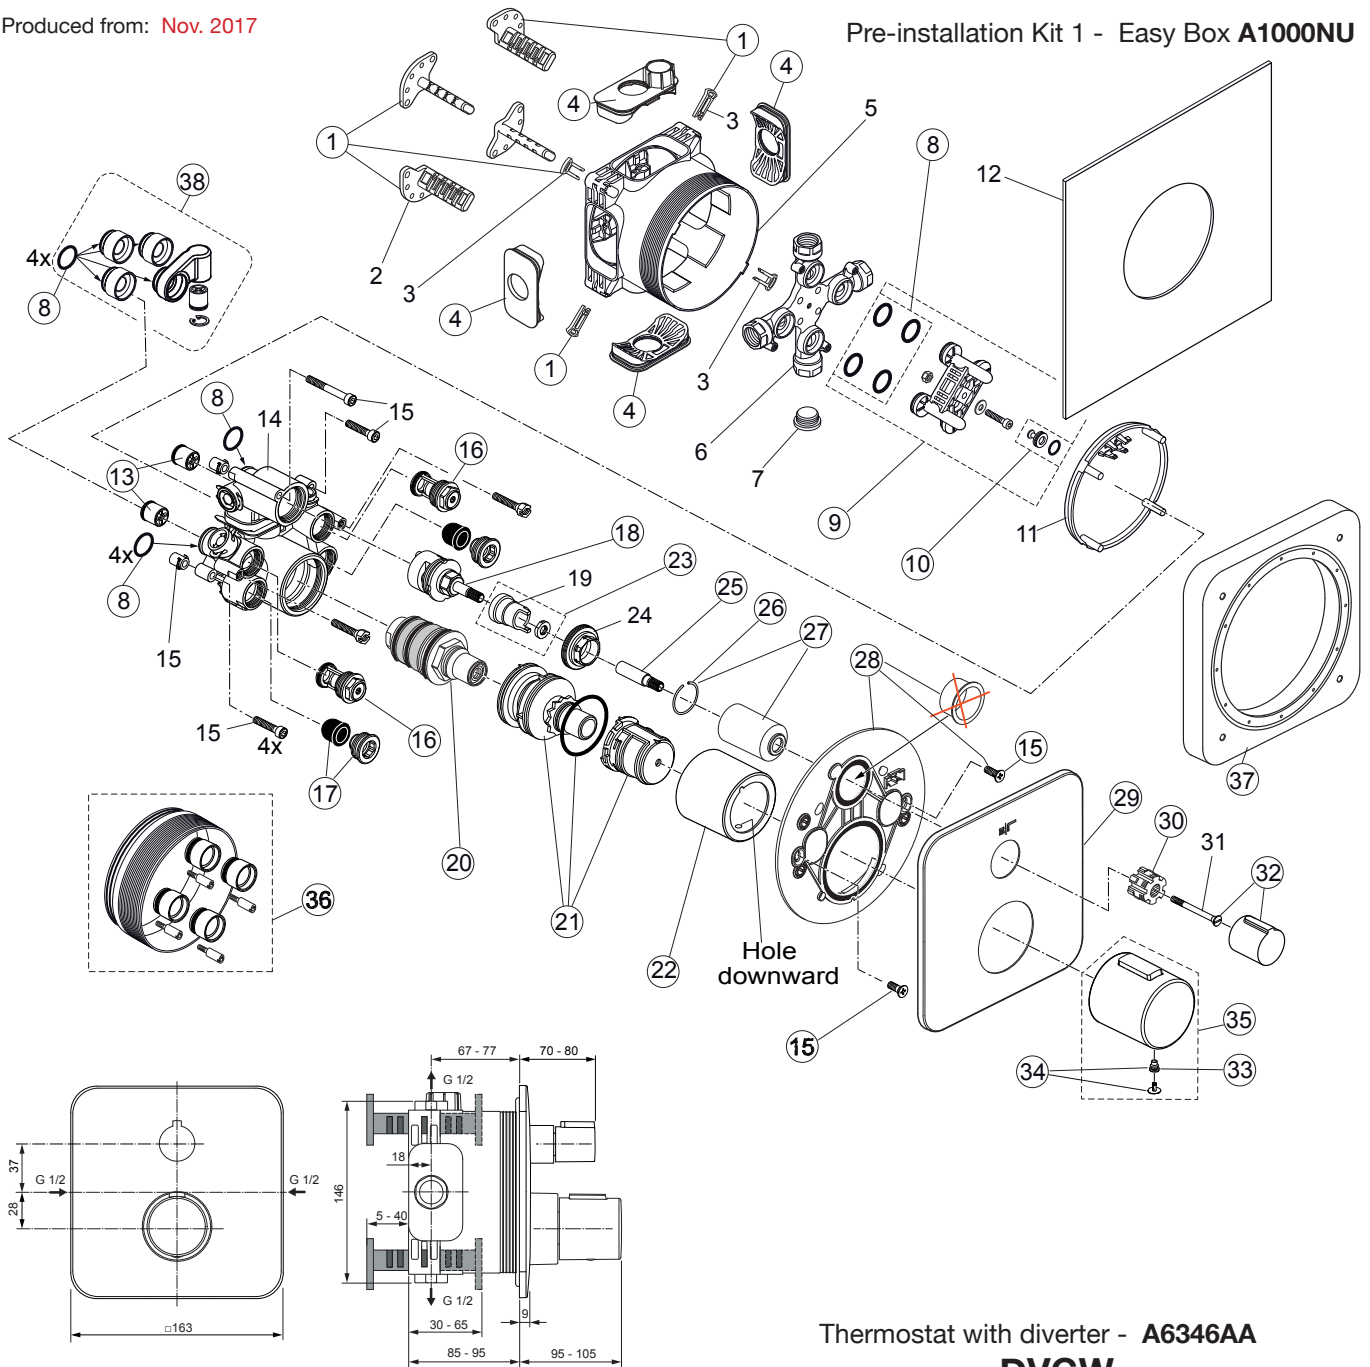

Produced from: **Nov. 2017**

Pre-installation Kit 1 - Easy Box A1000NU

Thermostat with diverter - **A6346AA**
DVGW

Pos.	Description	Part-Number	Qty.	Pos.	Description	Part-Number	Qty.
1	Install. depth adjust. + pos.3	A 963 131 NU	1 Set	21	Temp. adjustment compl.	A 963 427 NU	1 Set
2	Depth adjustment device			22	Cover / Cap for Temp.	A 962 391 AA	1 pcs
3	Adjustment lock (contained in pos. 1)			23	Clamp cover with washer	A 962 481 NU	1 Set
4	Side sealing	A 963 132 NU	1 Set	24	Clamping nut M36 x 1		
5	Built-in box			25	Extension / handle adapt.	A 960 899 NU	1 pcs
6	Multi-way body			26	Snap ring	A 962 368 NU	1 pcs
7	Plug G1/2			27	Cover / Cap for Diverter	A 860 906 AA	1 Set
8	O-ring Ø 17 x 2,5	A 963 143 NU	1 Set	28	Escutcheon holder compl.	A 860 897 NU	1 Set
9	Flushing device cpl.	A 963 146 NU	1 Set	29	Escutcheon B/S plane	A 860 909 AA	1 pcs
10	Plug with o-ring Ø 12x1,5	A 963 147 NU	1 pcs	30	Handle adapter	A 961 659 NU	1 pcs
11	Cover for built-in box			31	Screw for handle fixation		
12	Sealing fleece			32	Volume control handle	A 962 388 AA	1 pcs
13	Non-return valve DW15	A 962 594 NU	2 pcs	33	Spigot screw M5x5	A 961 095 NU	1 pcs
14	Body Thermostat			34	Cap + Screw	A 962 149 AA	1 Set
15	Screw set complete	A 960 890 NU*	1 Set	35	Temperature handle	A 860 907 AA	1 pcs
16	Stop valve	A 860 904 NU	2 pcs	36	Extension kit 20mm	A 960 704 NU	1 Set
17	Low noise insert	A 960 891 NU	1 pcs		Extension kit 40mm	A 962 476 NU	1 Set
18	Stop valve + diverter	A 962 480 NU	1 pcs	37	Distanzframe 20mm	A 6678AA	1 Set
19	Clamp cover			38	DVGW Set	A 861 252 NU	1 Set
20	Cartridge thermostat G3/4	A 963 564 NU	1 Set				