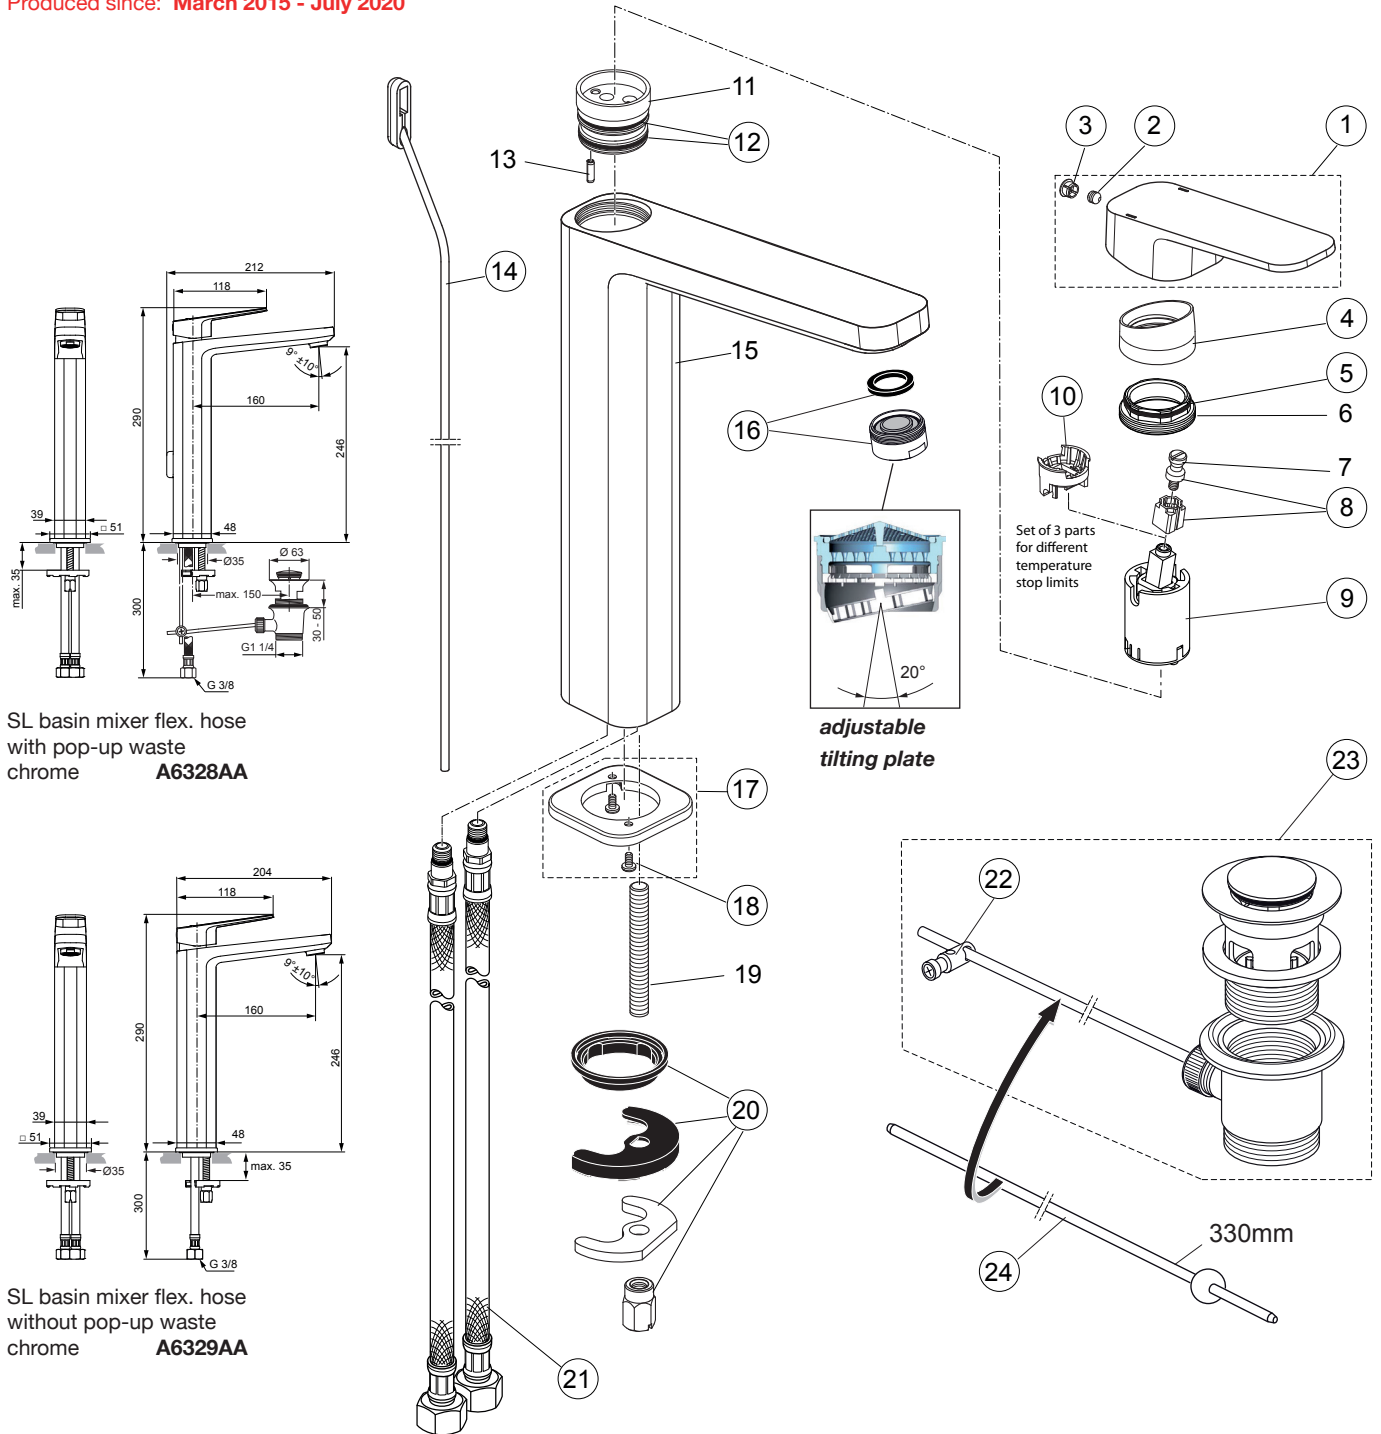

Tonic II A6328.. A6329..

Produced since: **March 2015 - July 2020**

SL basin mixer flex. hose with pop-up waste chrome **A6328AA**

SL basin mixer flex. hose without pop-up waste chrome **A6329AA**

Pos.	Description	Part-Number	Qty.	Pos.	Description	Part-Number	Qty.
1	Lever cpl. with Logo ISI	A 860 890 AA	1 Set	13	Clamping pin		
2	Thread pin M5x6 DIN914	A 860 603 NU	1 pcs	14	Lift rod complete	A 960 654 AA	1 Set
3	Handle cap	A 960 396 AA	1 pcs	15	Body		
4	Cover cap	A 860 891 AA	1 pcs	16	Aerator M24x1 - 5ltr/min	F 960 876 AA	1 pcs
5	O - Ring Ø 25 x 1,5	A 962 496 NU	1 pcs	17	Escutcheon + screws	A 860 893 AA	1 Set
6	Thread ring M33x1			18	Srew M3 x 6 Din 85	A 960 342 NU*	1 Set
7	Handle srew M4			19	Bolt M8x63		
8	Lever adapter + screw	A 860 892 NU	1 Set	20	Fixation kit	A 964 520 NU*	1 Set
9	Cartridge Kerox Ø28 + Pos7	F 960 855 NU	1 Set	21	Flex. hose M8x1-G3/8-420	F 960 986 NU	1 pcs
10	Hot water limiter - 3 parts	B 961 088 NU	1 Set	22	Bracket	A 961 172 NU	1 pcs
11	Manifold			23	Pop-up waste complete	A 961 230 AA	1 pcs
12	O - Ring Ø 26,7 x 1,78	A 962 825 NU	1 pcs	24	Pop-up bar 330mm long	A 960 200 AA	1 pcs

*Universal set (not all parts needed)