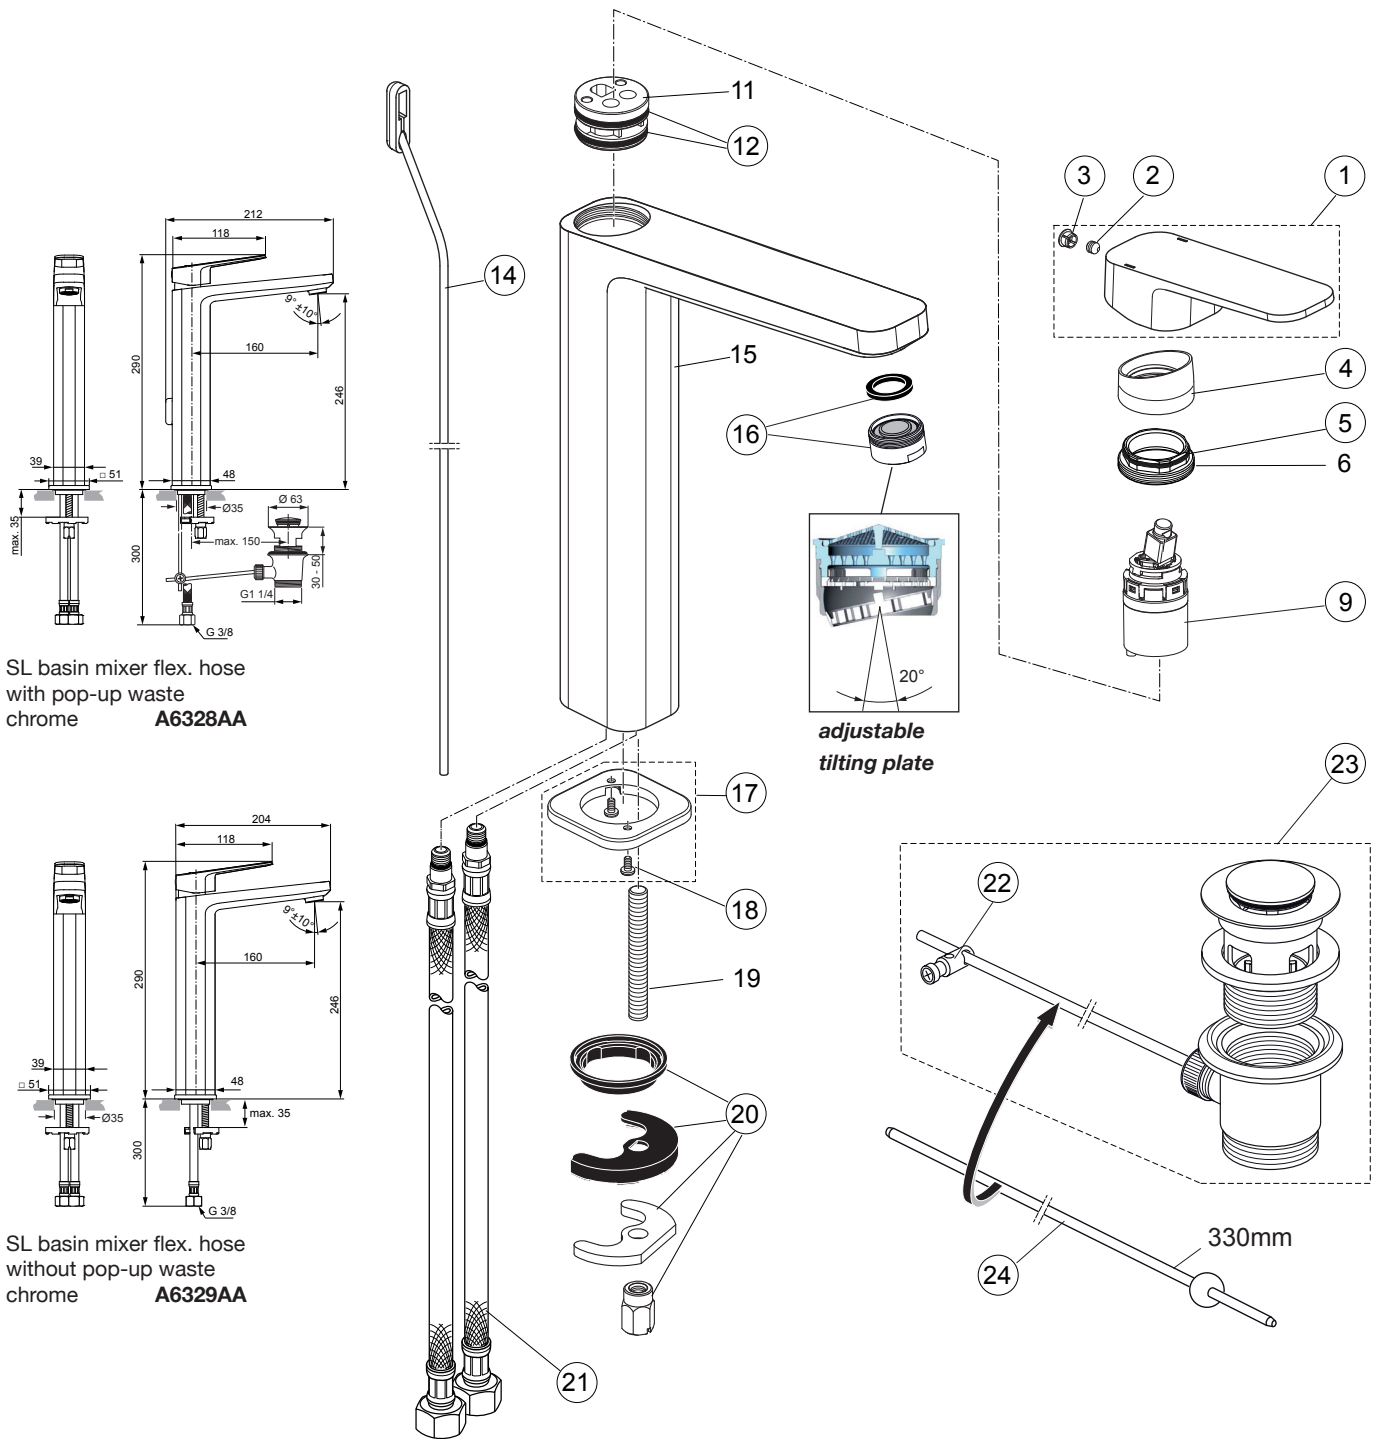

Tonic II A6328.. A6329..

Ideal Standard

Produced since: Dec. 2020

Pos.	Description	Part-Number	Qty.	Pos.	Description	Part-Number	Qty.
1	Lever cpl. with Logo ISI	A 861 515 AA	1 Set	9	Fixation kit	A 964 520 NU*	1 Set
2	Cover cap	A 860 891 AA	1 pcs	10	Flex. hose M8x1-G3/8-420	F 960 986 NU	1 pcs
3	O - Ring Ø 25 x 1,5	A 962 496 NU	1 pcs	11	Bracket	A 961 172 NU	1 pcs
4	Cartridge Kerox Ø28	A 861 396 NU	1 pcs	12	Pop-up waste complete	A 961 230 AA	1 pcs
5	O - Ring Ø 26,7 x 1,78	A 962 825 NU	1 pcs	13	Pop-up bar 330mm long	A 960 200 AA	1 pcs
6	Lift rod complete	A 960 654 AA	1 Set				
7	Aerator M24x1 - 5ltr/min	F 960 876 AA	1 pcs				
8	Escutcheon + screws	A 860 893 AA	1 Set				

*Universal set (not all parts needed)

Produced since: Aug. 2020 - Nov. 2020

Pos.	Description	Part-Number	Qty.	Pos.	Description	Part-Number	Qty.
1	Lever cpl. with Logo ISI	A 861 515 AA	1 Set	16	Aerator M24x1 - 5ltr/min	F 960 876 AA	1 pcs
2	Thread pin M5x6 DIN914	A 860 603 NU	1 pcs	17	Escutcheon + screws	A 860 893 AA	1 Set
3	Handle cap	A 960 396 AA	1 pcs	18	Srew M3 x 6 Din 85	A 960 342 NU*	1 Set
4	Cover cap	A 860 891 AA	1 pcs	19	Bolt M8x63		
5	O - Ring Ø 25 x 1,5	A 962 496 NU	1 pcs	20	Fixation kit	A 964 520 NU*	1 Set
6	Thread ring M33x1			21	Flex. hose M8x1-G3/8-420	F 960 986 NU	1 pcs
9	Cartridge Kerox Ø28	A 861 396 NU	1 pcs	22	Bracket	A 961 172 NU	1 pcs
11	Manifold			23	Pop-up waste complete	A 961 230 AA	1 pcs
12	O - Ring Ø 26,7 x 1,78	A 962 825 NU	1 pcs	24	Pop-up bar 330mm long	A 960 200 AA	1 pcs
14	Lift rod complete	A 960 654 AA	1 Set				
15	Body						