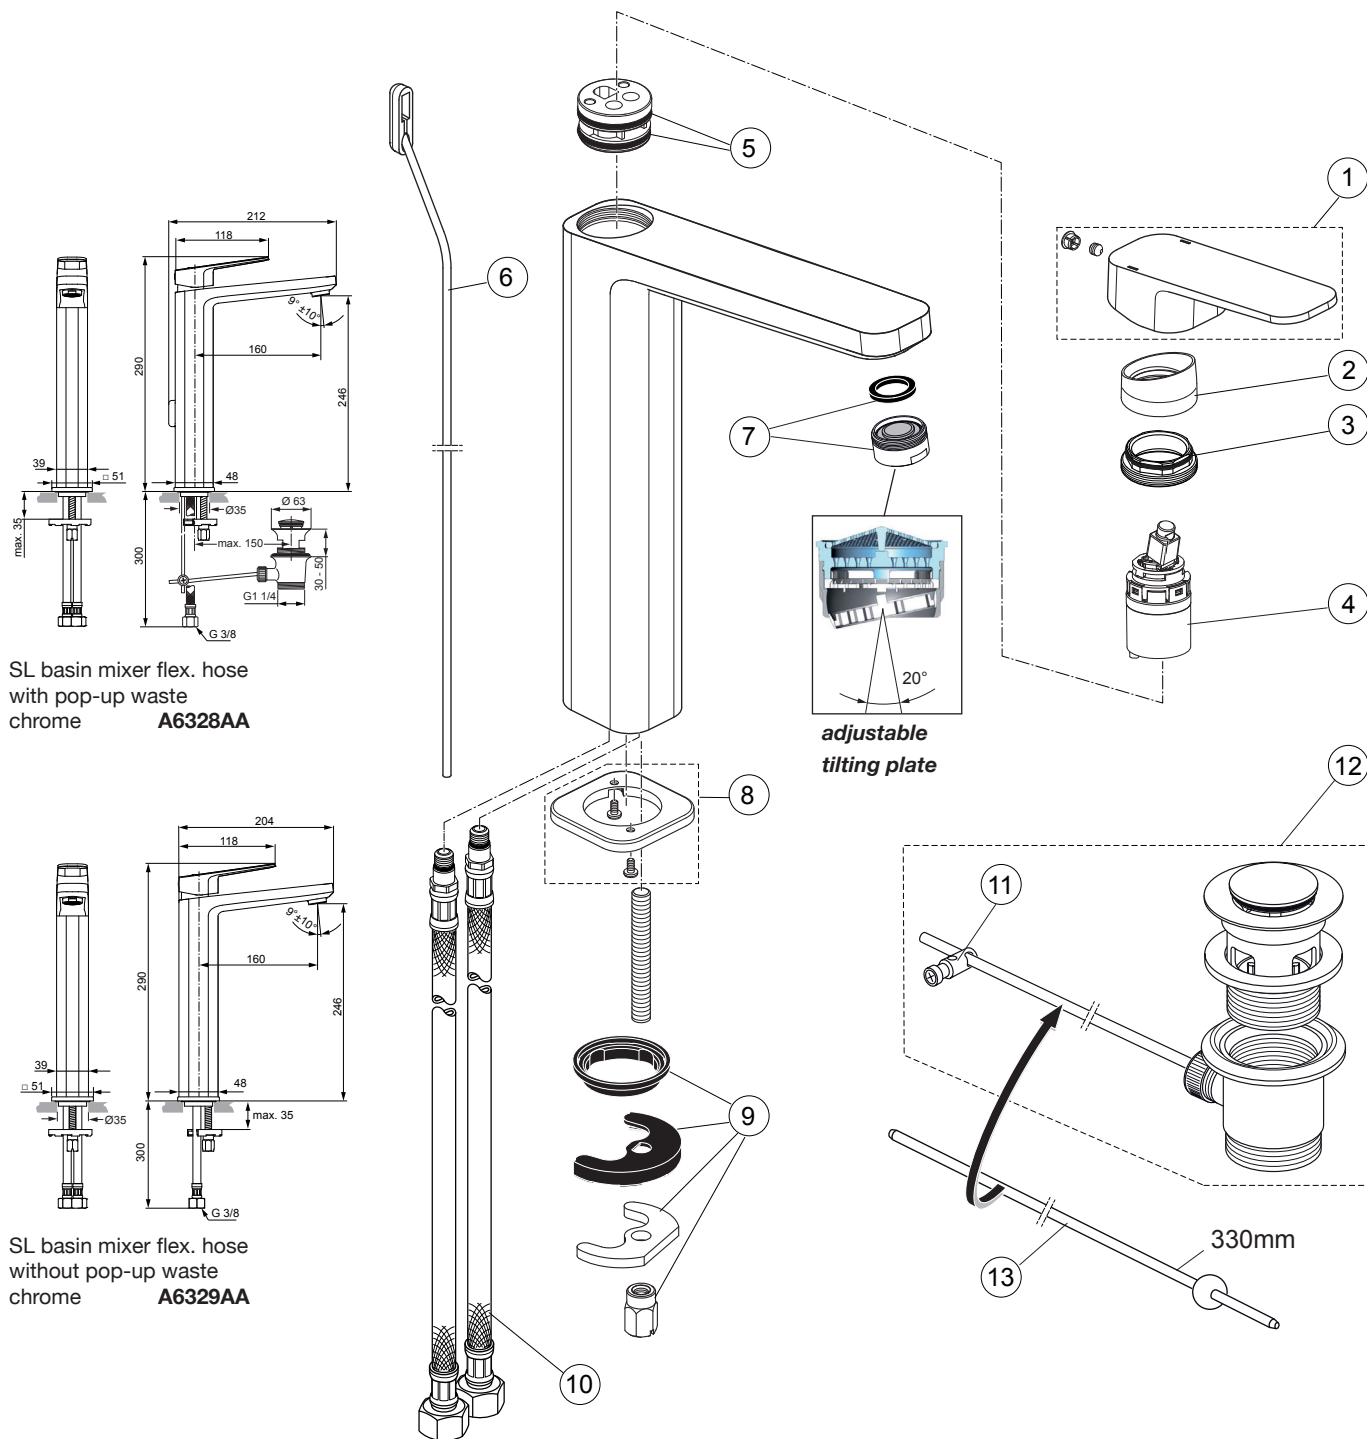

Tonic II A6328.. A6329..

Ideal Standard

Produced since: Dec. 2020

Pos.	Description	Part-Number	Qty.	Pos.	Description	Part-Number	Qty.
1	Lever cpl. with Logo ISI	A 861 515 AA	1 Set	9	Fixation kit	A 964 520 NU*	1 Set
2	Cover cap	A 860 891 AA	1 pcs	10	Flex. hose M8x1-G3/8-420	F 960 986 NU	1 pcs
3	O - Ring Ø 25 x 1,5	A 962 496 NU	1 pcs	11	Bracket	A 961 172 NU	1 pcs
4	Cartridge Kerox Ø28	A 861 396 NU	1 pcs	12	Pop-up waste complete	A 961 230 AA	1 pcs
5	O - Ring Ø 26,7 x 1,78	A 962 825 NU	1 pcs	13	Pop-up bar 330mm long	A 960 200 AA	1 pcs
6	Lift rod complete	A 960 654 AA	1 Set				
7	Aerator M24x1 - 5ltr/min	F 960 876 AA	1 pcs				
8	Escutcheon + screws	A 860 893 AA	1 Set				

*Universal set (not all parts needed)

Produced since: Aug. 2020 - Nov. 2020

Pos.	Description	Part-Number	Qty.	Pos.	Description	Part-Number	Qty.
1	Lever cpl. with Logo ISI	A 861 515 AA	1 Set	16	Aerator M24x1 - 5ltr/min	F 960 876 AA	1 pcs
2	Thread pin M5x6 DIN914	A 860 603 NU	1 pcs	17	Escutcheon + screws	A 860 893 AA	1 Set
3	Handle cap	A 960 396 AA	1 pcs	18	Srew M3 x 6 Din 85	A 960 342 NU*	1 Set
4	Cover cap	A 860 891 AA	1 pcs	19	Bolt M8x63		
5	O - Ring Ø 25 x 1,5	A 962 496 NU	1 pcs	20	Fixation kit	A 964 520 NU*	1 Set
6	Thread ring M33x1			21	Flex. hose M8x1-G3/8-420	F 960 986 NU	1 pcs
9	Cartridge Kerox Ø28	A 861 396 NU	1 pcs	22	Bracket	A 961 172 NU	1 pcs
11	Manifold			23	Pop-up waste complete	A 961 230 AA	1 pcs
12	O - Ring Ø 26,7 x 1,78	A 962 825 NU	1 pcs	24	Pop-up bar 330mm long	A 960 200 AA	1 pcs
14	Lift rod complete	A 960 654 AA	1 Set				
15	Body						