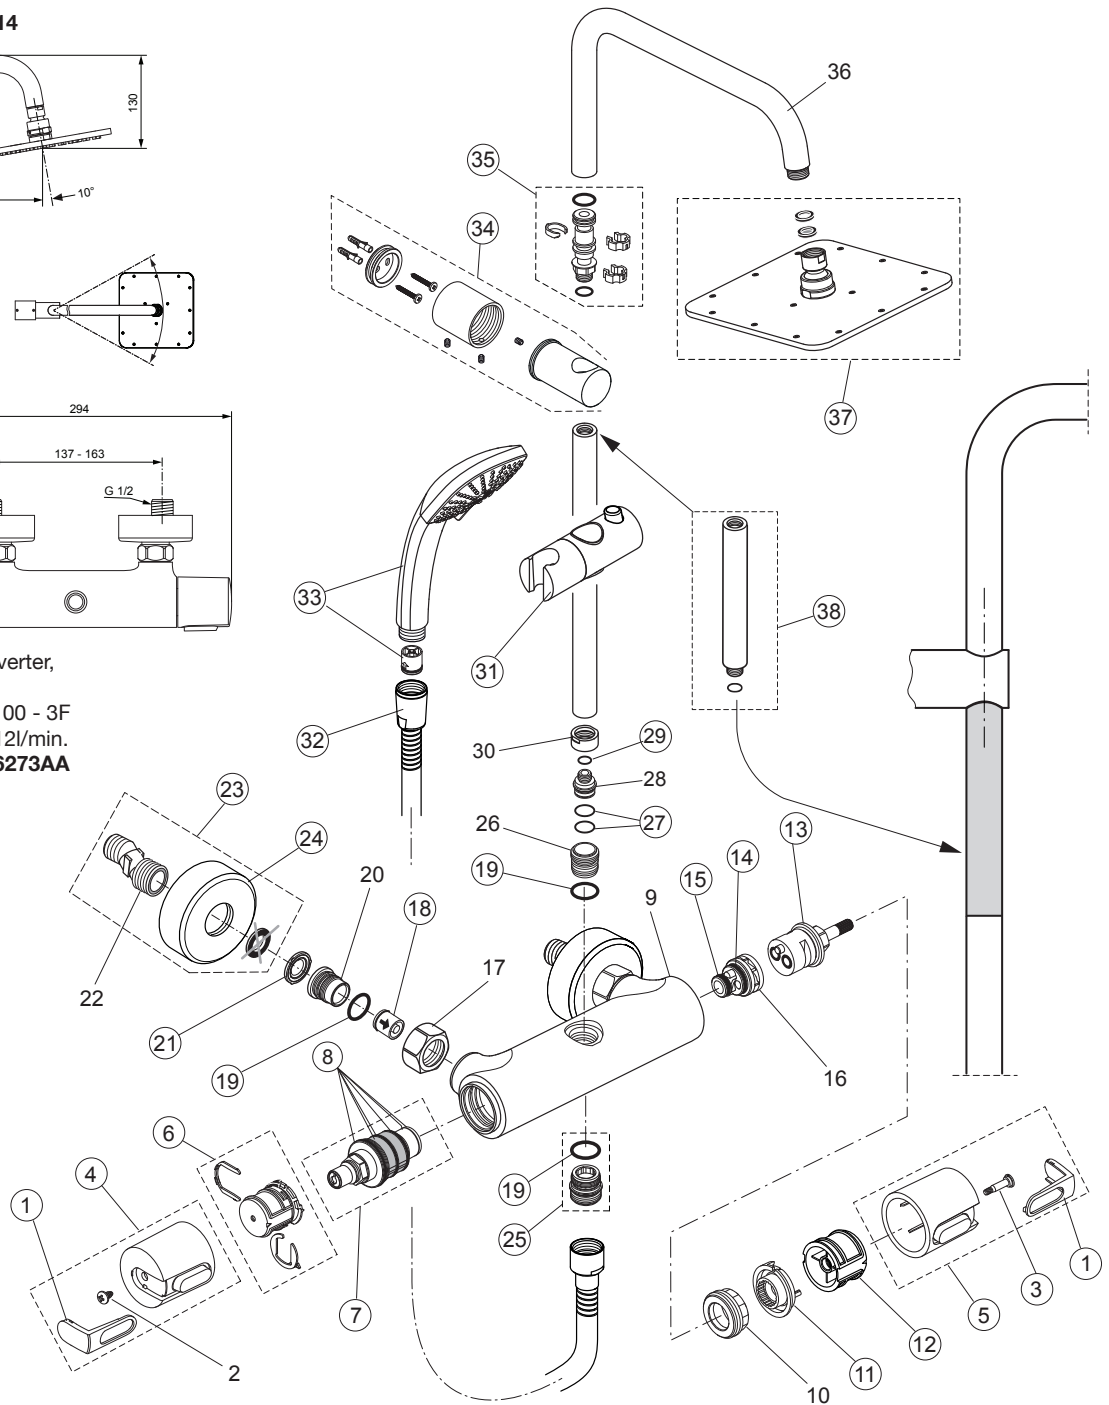

Produced from: **March 2014**

Shower Thermostat with diverter, slide bar, Idealrain Cube handspray 100 - 3F and Rainshower 200mm - 12l/min. chrome **A6273AA**

Pos.	Description	Part-Number	Qty.	Pos.	Description	Part-Number	Qty.
1	Cap for handle	A 962 872 AA	1 Set	20	Seat M20x1 left thread		
2	Screw Ejot PT KB50x10			21	Strainer (screen)	A 962 595 NU	2 pcs
3	Screw M4 L=23,5	A 962 998 NU	2 pcs	22	S-Connector with low noise insert		
4	Handle for Temperature	A 962 870 AA	1 pcs	23	S-Connector complete	A 961 073 AA	2 pcs
5	Handle for Volume control	A 962 871 AA	1 pcs	24	Escutcheon	B 960 242 AA	1 pcs
6	Temp. adjustment compl.	A 963 427 NU	1 Set	25	Nipple G1/2 outside compl.	A 963 651 NU	1 pcs
7	Thermostatic Cartridge	A 962 229 NU	1 pcs	26	Connector nipple shower bar		
8	Repair-Set Cartridge	A 962 230 NU	1 Set	27	O - ring Ø 12 x 2	A 963 469 NU	1 pcs
9	Body for Shower			28	Connector nipple		
10	Thread ring M34 x 1,5			29	O - ring Ø 11 x 2	A 960 942 NU	2 pcs
11	Volume control stop ring	A 962 563 NU	1 pcs	30	Connector nut		
12	Handle insert (Set)	A 963 432 NU	1 Set	31	Slider & holder f. handshr.	A 860 807 AA	1 Set
13	Stop valve with diverter	A 962 568 NU	1 pcs	32	Schower hose 1750 mm	A 2427 AA	1 pcs
14	O - ring Ø 18,77 x 1,78	A 962 529 NU	1 pcs	33	Handspray	B 0003 AA	1 pcs
15	O - ring Ø 12,42 x 1,78	A 961 332 NU	2 pcs	34	Wall fixation complete	F 960 891 AA	1 pcs
16	Manifold diverter			35	Connector nipple cpl.	F 961 042 NU	1 Set
17	Coupling nut G3/4			36	Pipe (bend)		
18	Non-return valve DW15	A 962 594 NU	2 pcs	37	Headshower cpl.	B 0024 AA	1 pcs
19	O - ring Ø 17 x 2	A 961 810 NU	2 pcs	38	Extension kit 150mm long	A 860 873 AA	1 pcs