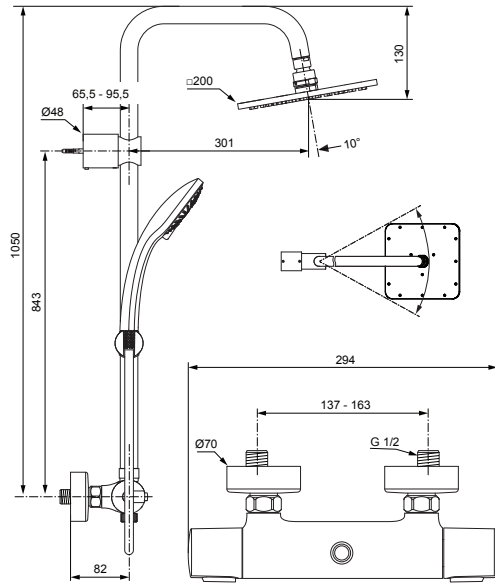

Produced from: **March 2014**

Shower Thermostat with diverter, slide bar, Idealrain Cube handspray 100 - 3F and Rainshower 200mm - 12l/min. chrome **A6273AA**

Pos.	Description	Part-Number	Qty.	Pos.	Description	Part-Number	Qty.
1	Cap for handle	A 962 872 AA	1 Set	20	Seat M20x1 left thread		
2	Screw Ejot PT KB50x10			21	Strainer (screen)	A 962 595 NU	2 pcs
3	Screw M4 L=23,5	A 962 998 NU	2 pcs	22	S-Connector with low noise insert		
4	Handle for Temperature	A 962 870 AA	1 pcs	23	S-Connector complete	A 961 073 AA	2 pcs
5	Handle for Volume control	A 962 871 AA	1 pcs	24	Escutcheon	B 960 242 AA	1 pcs
6	Temp. adjustment compl.	A 963 427 NU	1 Set	25	Nipple G1/2 outside compl.	A 963 651 NU	1 pcs
7	Thermostatic Cartridge	A 962 229 NU	1 pcs	26	Connector nipple shower bar		
8	Repair-Set Cartridge	A 962 230 NU	1 Set	27	O - ring Ø 12 x 2	A 963 469 NU	1 pcs
9	Body for Shower			28	Connector nipple		
10	Thread ring M34 x 1,5			29	O - ring Ø 11 x 2	A 960 942 NU	2 pcs
11	Volume control stop ring	A 962 563 NU	1 pcs	30	Connector nut		
12	Handle insert (Set)	A 963 432 NU	1 Set	31	Slider & holder f. handshr.	A 860 807 AA	1 Set
13	Stop valve with diverter	A 962 568 NU	1 pcs	32	Schower hose 1750 mm	A 2427 AA	1 pcs
14	O - ring Ø 18,77 x 1,78	A 962 529 NU	1 pcs	33	Handspray	B 0003 AA	1 pcs
15	O - ring Ø 12,42 x 1,78	A 961 332 NU	2 pcs	34	Wall fixation complete	F 960 891 AA	1 pcs
16	Manifold diverter			35	Connector nipple cpl.	F 961 042 NU	1 Set
17	Coupling nut G3/4			36	Pipe (bend)		
18	Non-return valve DW15	A 962 594 NU	2 pcs	37	Headshower cpl.	B 0024 AA	1 pcs
19	O - ring Ø 17 x 2	A 961 810 NU	2 pcs	38	Extension kit 150mm long	A 860 873 AA	1 pcs