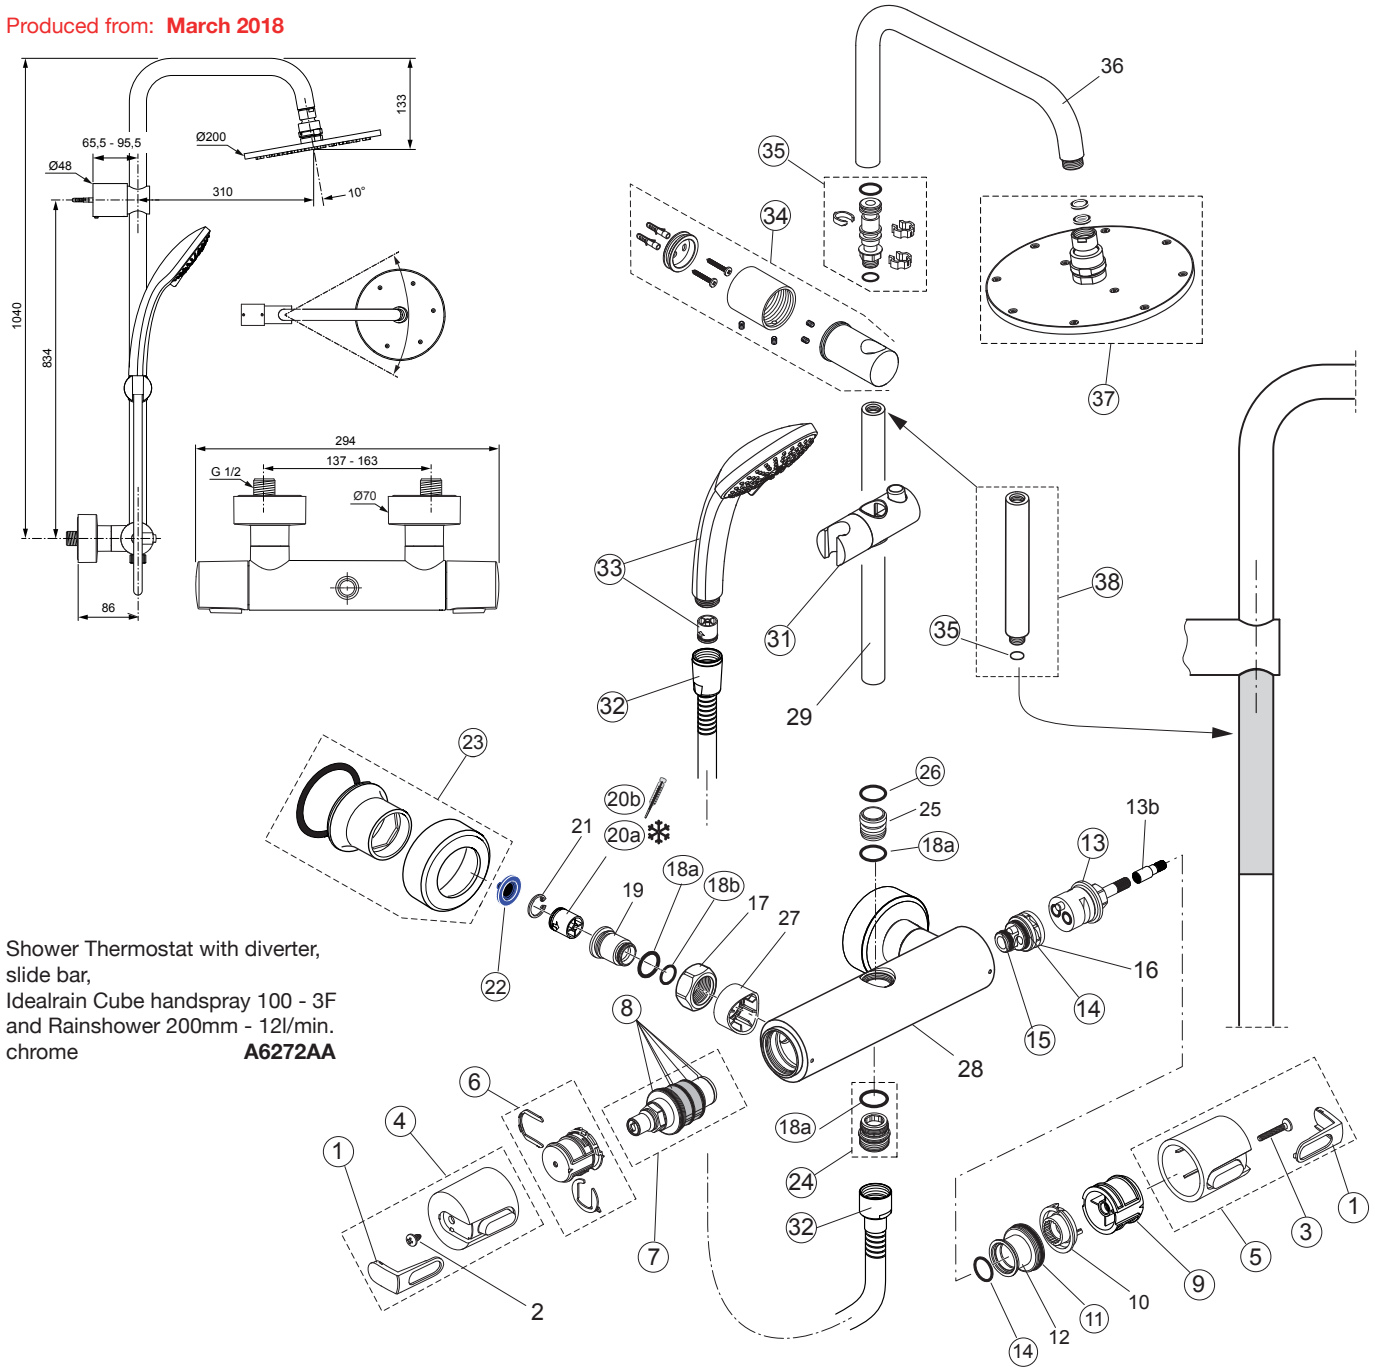

Produced from: **March 2018**

Shower Thermostat with diverter,
slide bar,
Idealrain Cube handspray 100 - 3F
and Rainshower 200mm - 12l/min.
chrome **A6272AA**

Pos.	Description	Part-Number	Qty.	Pos.	Description	Part-Number	Qty.
1	Cap for handle	A 962 872 AA*	1 Set	20a	Non-return valve DW15CW	A 962 594 NU	2 pcs
2	Screw Ejot PT KB50x10			20b	Non-return valve DW15HW	F 960 942 NU*	2 pcs
3	Screw M4 L=40	A 861 298 NU	2 pcs	21	Lock Ring		
4	Handle for Temperature	A 860 951 AA	1 Set	22	Strainer (screen)	A 962 595 NU	2 pcs
5	Handle for Volume control	A 861 296 AA	1 Set	23	Escutcheon cpl.	B 961 016 AA	2 Set.
6	Temp. adjustment cpl.	A 963 427 NU*	1 Set	24	Nipple G1/2 outside cpl.	A 963 651 NU	1 pcs
7	Thermostatic Cartridge	A 962 229 NU	1 Set	25	Connector nipple shower bar		
8	Repair-Set Cartridge	A 962 230 NU	1 Set	26	O - ring Ø 18,7 x 2,6	A 860 933 NU	1 Set
9	Handle insert (Set)	A 963 432 NU	1 Set	27	Escutcheon		
10	Volume control stop ring	A 962 563 NU	1 pcs	28	Body		
11	O - ring Ø 18 x 2	A 963 299 NU	1 Set	29	Pipe		
12	Thread ring M34 x 1,5			31	Slider & holder f. handshr.	A 860 807 AA	1 Set
13a	Stop valve with diverter	A 962 568 NU	1 pcs	32	Shower hose 1750 mm	A 2427 AA	1 pcs
13b	Extension			33	Handspray	B 9403 AA	1 pcs
14	O - ring Ø 18,77 x 1,78	A 962 529 NU	1 pcs	34	Wall fixation complete	F 960 891 AA	1 Set
15	O - ring Ø 12,42 x 1,78	A 961 332 NU	2 pcs	35	Connector nipple cpl.	F 961 042 NU	1 Set
16	Manifold diverter			36	Pipe (bend)		
17	Coupling nut G3/4			37	Headshower cpl.	A 1533 AA	1 pcs
18a	O - ring Ø 17 x 2	A 961 810 NU	2 pcs	38	Extension kit 150mm long	A 860 873 AA	1 pcs
18b	O - ring Ø 14 x 1,78	F 960 894 NU	2 pcs				
19	Seat M20x1 left thread						

*Universal set (not all parts needed)

Produced from: **March 2014 - March 2018**

Shower Thermostat with diverter, slide bar, Idealrain Cube handspray 100 - 3F and Rainshower 200mm - 12l/min. chrome **A6272AA**