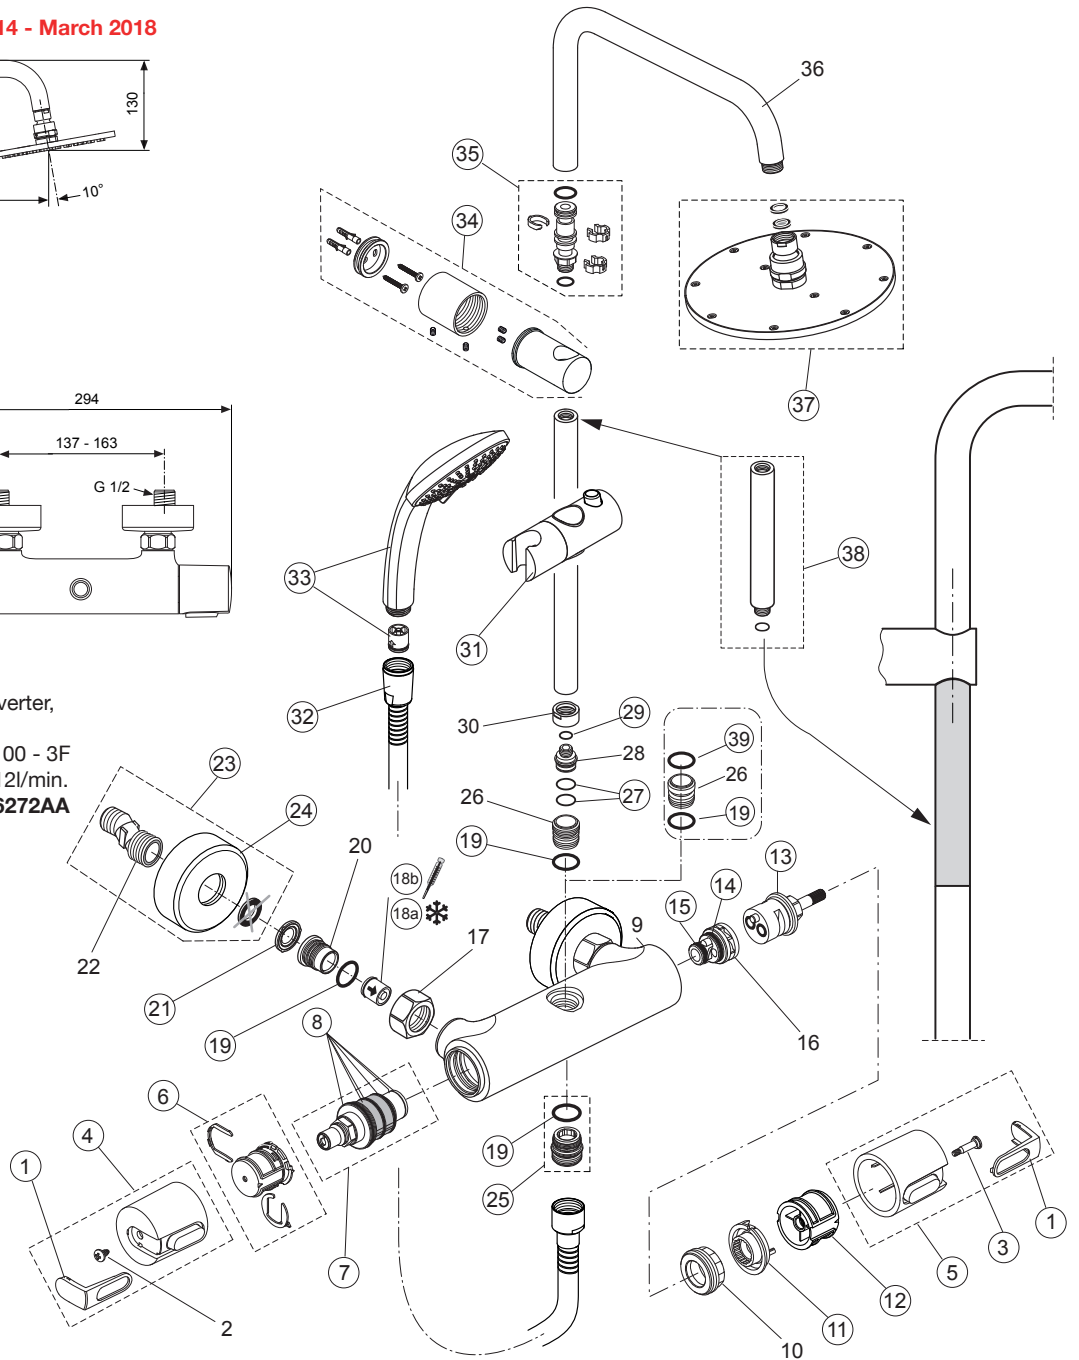

Shower Thermostat with diverter, slide bar, Idealrain Cube handspray 100 - 3F and Rainshower 200mm - 12l/min. chrome **A6272AA**