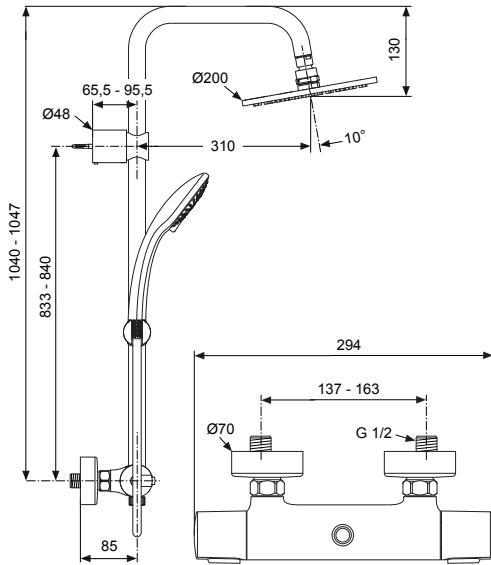

Produced from: **March 2014 - March 2018**