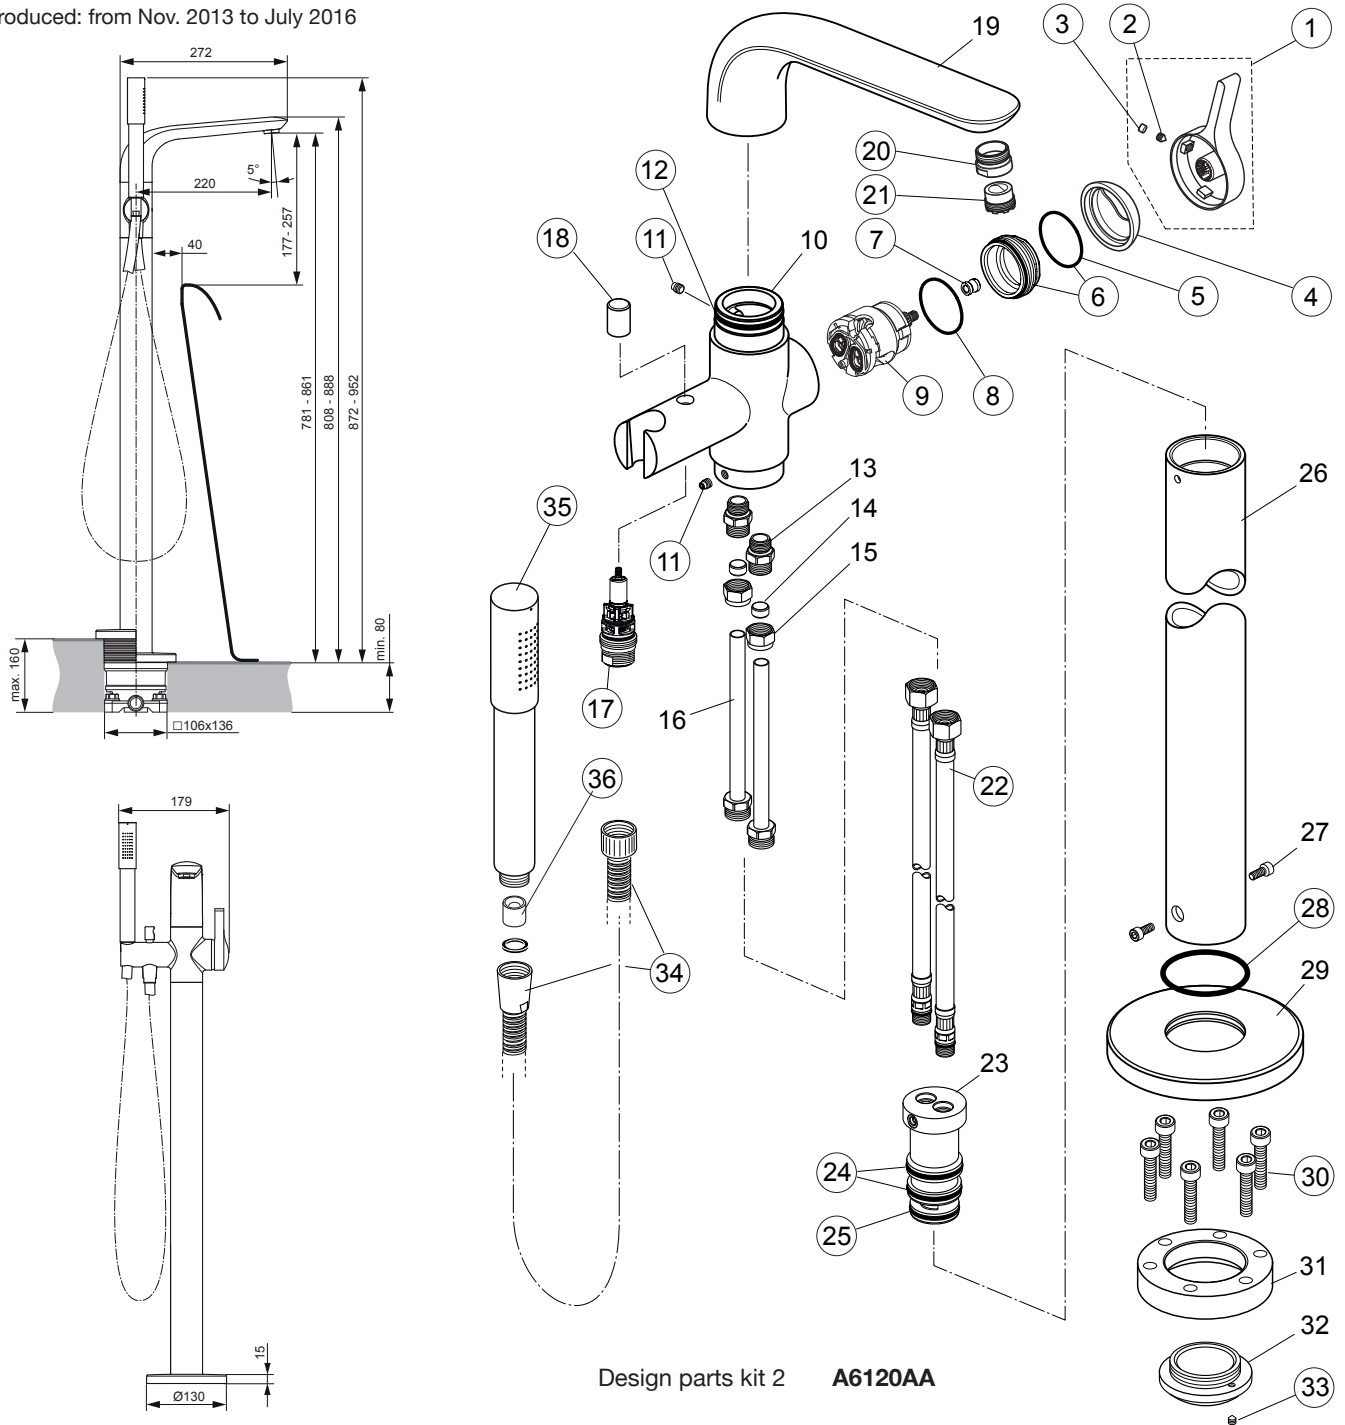

Melange floorstanding A6120AA

Produced: from Nov. 2013 to July 2016

Pos.	Description	Part-Number	Qty.	Pos.	Description	Part-Number	Qty.
1	Lever complete	A 962 068 AA	1 Set	19	Spout		
2	Thread pin M5x6 DIN914	A 963 667 NU	1 pcs	20	Aerator M24x1 universal	A 962 080 AA	1 Set
3	Rubber button	A 963 751 NU	1 pcs	21	Aerator insert cache	A 960 191 NU	1 pcs
4	Cartridge cover (Cap)	A 961 485 AA	1 pcs	22	Flex. hose M12xG3/8	F 960 986 NU	1 pcs
5	O - ring Ø 28,3 x 1,78	A 961 667 NU	2 pcs	23	Manifold		
6	Clamping nut M43 x1,5	N 960 019 AA	1 Set	24	O - ring Ø 29,82 x 2,62	N 960 006 NU	5 pcs
7	Nut for handle adaption	A 963 372 NU	1 pcs	25	O - ring Ø 28,3 x 1,78	A 961 667 NU	2 pcs
8	O - ring Ø 35 x 3,2	A 962 715 NU	1 pcs	26	Pipe freestanding		
9	Cartridge + pos.8	A 860 621 NU	1 Set	27	Cylindrical screw M5x12 DIN912 Inox A2		
10	Body			28	O - ring Ø 53,57 x 3,53	A 962 530 NU	1 Set
11	Thread pin M6x8	F 960 985 NU	2 pcs	29	Escutcheon Ø 130mm		
12	O - ring Ø 39,94 x 2,62	A 960 331 NU	1 Set	30	Cylindrical screw M8x35	A 960 242 NU	1 pcs
13	Nipple for cutting ring			31	Screw flange		
14	Compression ring Ø10 inside			32	Screw ring		
15	Compression nut M15x1			33	Thread pin M5x6 DIN914	A 962 041 NU	1 pcs
16	Connecting tube			34	Flex. hose G1/2 - 125cm	A 3306 AA	1 pcs
17	Diverter complete	B 960 167 AA	1 Set	35	Hand spray	F 960 900 AA	1 pcs
18	Pull knob	B 960 486 AA	1 pcs	36	Flow regulator - 8l/min	B 961 093 NU	1 pcs