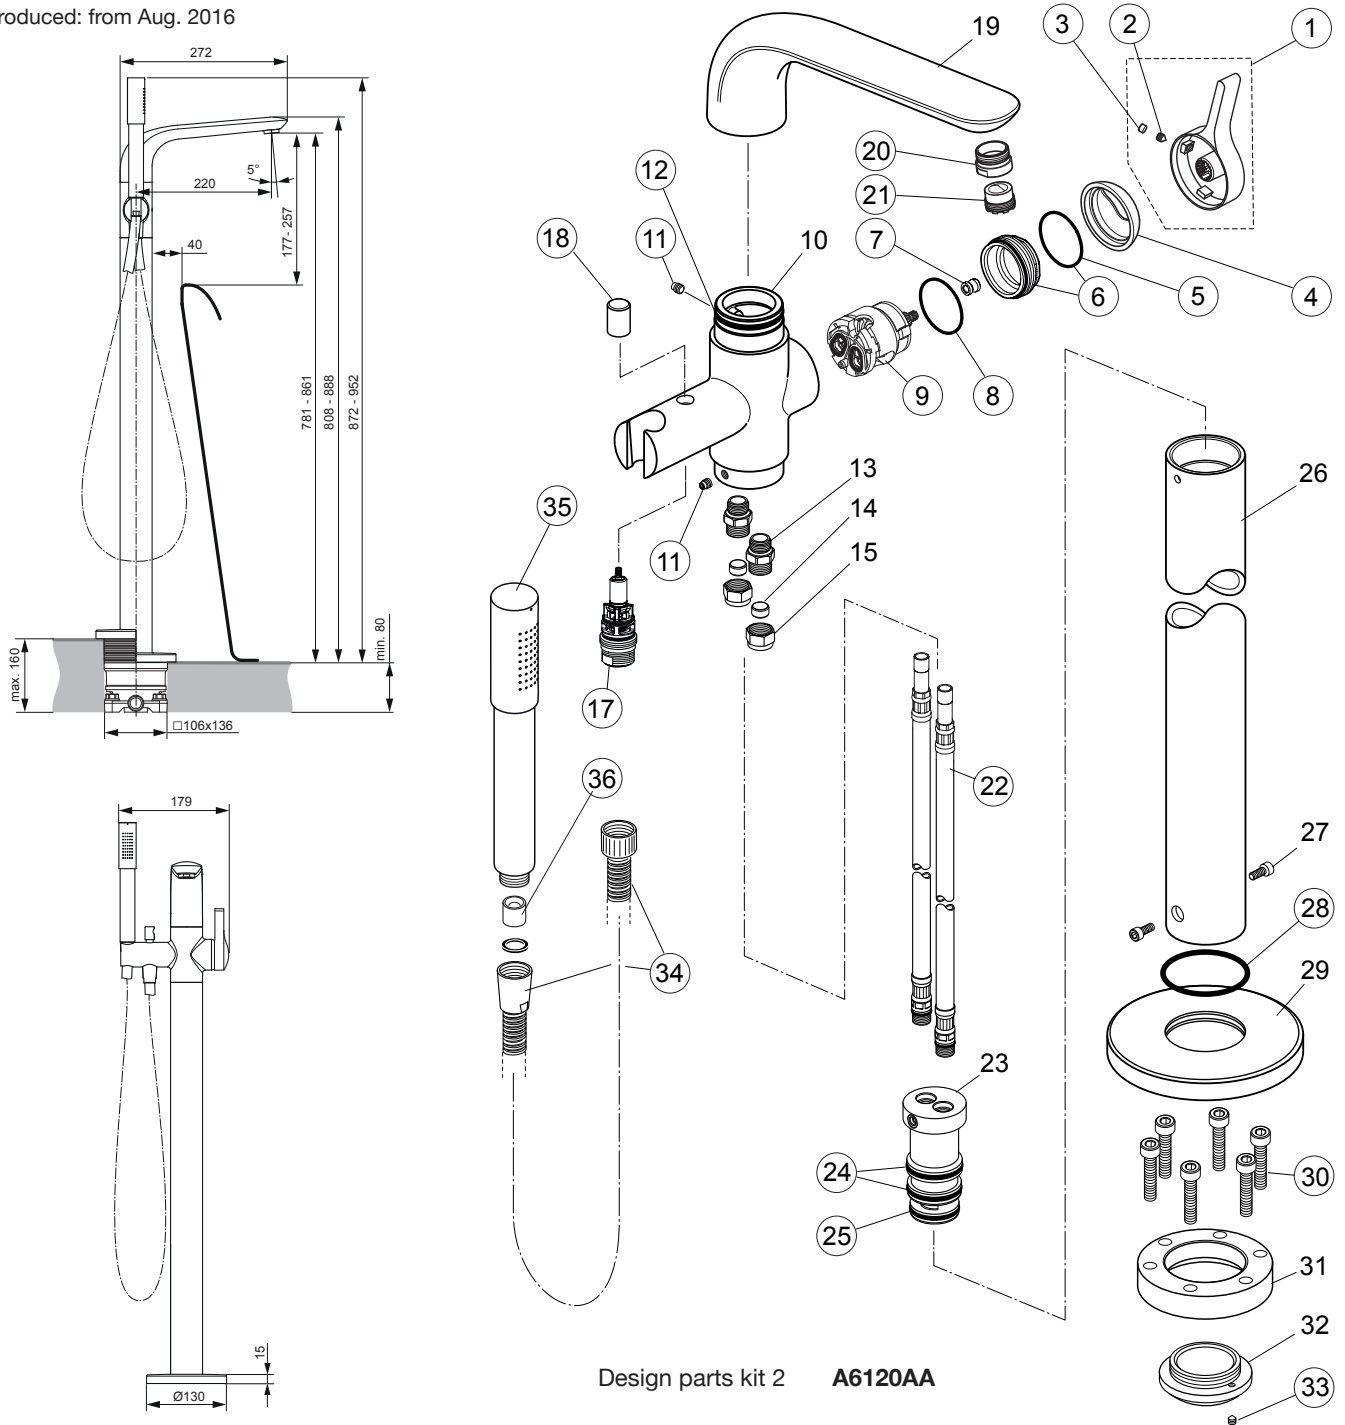

Melange floorstanding A6120AA

Produced: from Aug. 2016

Design parts kit 2 **A6120AA**

Pos.	Description	Part-Number	Qty.	Pos.	Description	Part-Number	Qty.
1	Lever complete	A 962 068 AA	1 Set	19	Spout		
2	Thread pin M5x6 DIN914	A 963 667 NU	1 pcs	20	Aerator M24x1 universal	A 962 080 AA	1 Set
3	Rubber button	A 963 751 NU	1 pcs	21	Aerator insert cache	A 960 191 NU	1 pcs
4	Cartridge cover (Cap)	A 961 485 AA	1 pcs	22	Flex. hose M12x1 Ø10	A 861 140 NU	1 pcs
5	O - ring Ø 28,3 x 1,78	A 961 667 NU	2 pcs	23	Manifold		
6	Clamping nut M43 x1,5	N 960 019 AA	1 Set	24	O - ring Ø 29,82 x 2,62	N 960 006 NU	5 pcs
7	Nut for handle adaption	A 963 372 NU	1 pcs	25	O - ring Ø 28,3 x 1,78	A 961 667 NU	2 pcs
8	O - ring Ø 35 x 3,2	A 962 715 NU	1 pcs	26	Pipe freestanding		
9	Cartridge + pos.8	A 860 621 NU	1 Set	27	Cylindrical screw M5x12 DIN912 Inox A2		
10	Body			28	O - ring Ø 53,57 x 3,53	A 962 530 NU	1 Set
11	Thread pin M6x8	F 960 985 NU	2 pcs	29	Escutcheon Ø 130mm		
12	O - ring Ø 39,94 x 2,62	A 960 331 NU	1 Set	30	Cylindrical screw M8x35	A 960 242 NU	1 pcs
13	Nipple for cutting ring			31	Screw flange		
14	Compression ring Ø10 inside			32	Screw ring		
15	Compression nut M15x1			33	Thread pin M5x6 DIN914	A 962 041 NU	1 pcs
17	Diverter complete	B 960 167 AA	1 Set	34	Flex. hose G1/2 - 125cm	A 3306 AA	1 pcs
18	Pull knob	B 960 486 AA	1 pcs	35	Hand spray	F 960 900 AA	1 pcs
				36	Flow regulator - 8l/min	B 961 093 NU	1 pcs

Melange