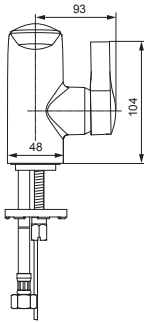

Melange A6117.. A6118.. A6119..

Produced from: Aug. 2013

A6117..

A6119..

Single lever basin mixer
with flex. hose G3/8
and pop-up waste
chrome **A6117A**

Single lever basin mixer
with flex. hose G3/8
without pop-up waste
chrome **A6118A**

Single lever bidet mixer
with flex. hose G3/8
and pop-up waste
chrome **A6119A**

Pos.	Description	Part-Number	Qty.	Pos.	Description	Part-Number	Qty.
1	Lever cpl. with Logo IS	F 960 974 AA	1 pcs	14	Stud M8 x 63		
2	Thread pin M5x5 DIN916	A 962 041 NU	1 pcs	15	Fixation-set	A 964 520 NU	1 pcs
3	Rubber button	A 963 751 NU	1 pcs	16	Pull Knob with rod	F 960 976 AA	1 pcs
4	Cartr. Cover (Cap)	F 960 975 AA	1 pcs	17	Flex. hose M8x1 / G3/8	A 962 370 NU	1 pcs
5	Clamping nut M36 x 1	B 961 087 NU	1 pcs	18	Bracket	A 963 404 NU	1 pcs
6	Handle insert + screw	B 961 086 NU	1 pcs	19	Pop-up waste complete	A 961 230 AA	1 pcs
7	Hot water limiter - 3 parts	B 961 088 NU	1 Set	20	Body (Bidet)		
8	Cartridge compl. K-28A	F 960 855 NU	1 pcs	21	Ball joint M18x1 cpl.	A 962 385 AA	1 pcs
9	O - Ring Ø 28,3 x 1,78	A 961 667 NU	2 pcs	22	Aerator complete M18x1	A 962 708 NU	1 pcs
10	Plastic insert for Body (manifold)			23	Aerator key - Universal set for Pos. 13 and 22	A 960 196 NU	1 pcs
11	Clamping pin						
12	Body (Lavy)						
13	Stream regulator M21,5x1	B 960 889 NU	1 pcs				