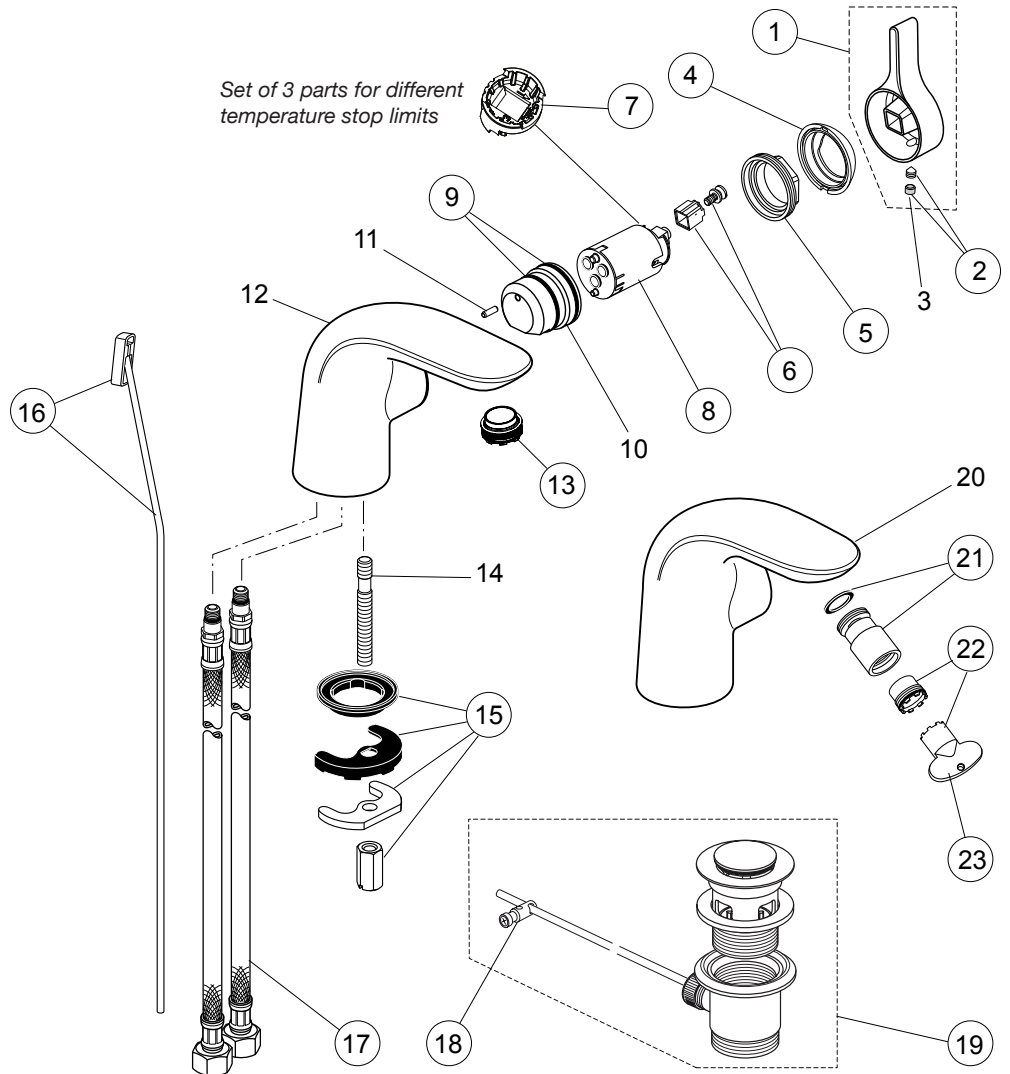

Melange A6117.. A6118.. A6119..

Produced from: Aug. 2013

A6117..

A6119..

Single lever basin mixer
with flex. hose G3/8
and pop-up waste
chrome **A6117A**

Single lever basin mixer
with flex. hose G3/8
without pop-up waste
chrome **A6118A**

Single lever bidet mixer
with flex. hose G3/8
and pop-up waste
chrome **A6119A**

Pos.	Description	Part-Number	Qty.	Pos.	Description	Part-Number	Qty.
1	Lever cpl. with Logo IS	F 960 974 AA	1 pcs	14	Stud M8 x 63		
2	Thread pin M5x5 DIN916	A 962 041 NU	1 pcs	15	Fixation-set	A 964 520 NU	1 pcs
3	Rubber button	A 963 751 NU	1 pcs	16	Pull Knob with rod	F 960 976 AA	1 pcs
4	Cartr. Cover (Cap)	F 960 975 AA	1 pcs	17	Flex. hose M8x1 / G3/8	A 962 370 NU	1 pcs
5	Clamping nut M36 x 1	B 961 087 NU	1 pcs	18	Bracket	A 963 404 NU	1 pcs
6	Handle insert + screw	B 961 086 NU	1 pcs	19	Pop-up waste complete	A 961 230 AA	1 pcs
7	Hot water limiter - 3 parts	B 961 088 NU	1 Set	20	Body (Bidet)		
8	Cartridge compl. K-28A	F 960 855 NU	1 pcs	21	Ball joint M18x1 cpl.	A 962 385 AA	1 pcs
9	O - Ring Ø 28,3 x 1,78	A 961 667 NU	2 pcs	22	Aerator complete M18x1	A 962 708 NU	1 pcs
10	Plastic insert for Body (manifold)			23	Aerator key - Universal set for Pos. 13 and 22	A 960 196 NU	1 pcs
11	Clamping pin						
12	Body (Lavy)						
13	Stream regulator M21,5x1	B 960 889 NU	1 pcs				