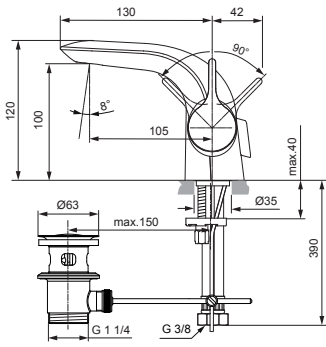

Melange A6117.. A6118.. A6119..

Produced from: Aug. 2013

A6117..

A6119..

Single lever basin mixer
with flex. hose G3/8
and pop-up waste
chrome **A6117A**

Single lever basin mixer
with flex. hose G3/8
without pop-up waste
chrome **A6118A**

Single lever bidet mixer
with flex. hose G3/8
and pop-up waste
chrome **A6119A**

Pos.	Description	Part-Number	Qty.	Pos.	Description	Part-Number	Qty.
1	Lever cpl. with Logo IS	F 960 974 AA	1 pcs	14	Stud M8 x 63		
2	Thread pin M5x5 DIN916	A 962 041 NU	1 pcs	15	Fixation-set	A 964 520 NU	1 pcs
3	Rubber button	A 963 751 NU	1 pcs	16	Pull Knob with rod	F 960 976 AA	1 pcs
4	Cartr. Cover (Cap)	F 960 975 AA	1 pcs	17	Flex. hose M8x1 / G3/8	A 962 370 NU	1 pcs
5	Clamping nut M36 x 1	B 961 087 NU	1 pcs	18	Bracket	A 963 404 NU	1 pcs
6	Handle insert + screw	B 961 086 NU	1 pcs	19	Pop-up waste complete	A 961 230 AA	1 pcs
7	Hot water limiter - 3 parts	B 961 088 NU	1 Set	20	Body (Bidet)		
8	Cartridge compl. K-28A	F 960 855 NU	1 pcs	21	Ball joint M18x1 cpl.	A 962 385 AA	1 pcs
9	O - Ring Ø 28,3 x 1,78	A 961 667 NU	2 pcs	22	Aerator complete M18x1	A 962 708 NU	1 pcs
10	Plastic insert for Body (manifold)			23	Aerator key - Universal set for Pos. 13 and 22	A 960 196 NU	1 pcs
11	Clamping pin						
12	Body (Lavy)						
13	Stream regulator M21,5x1	B 960 889 NU	1 pcs				