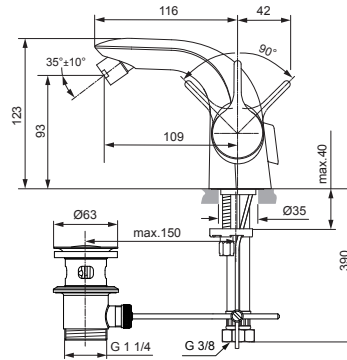

Melange A6117.. A6118.. A6119..

Produced from: Aug. 2013

A6117..

A6119..

Single lever basin mixer
with flex. hose G3/8
and pop-up waste
chrome **A6117A**

Single lever basin mixer
with flex. hose G3/8
without pop-up waste
chrome **A6118A**

Single lever bidet mixer
with flex. hose G3/8
and pop-up waste
chrome **A6119A**

Pos.	Description	Part-Number	Qty.	Pos.	Description	Part-Number	Qty.
1	Lever cpl. with Logo IS	F 960 974 AA	1 pcs	14	Stud M8 x 63		
2	Thread pin M5x5 DIN916	A 962 041 NU	1 pcs	15	Fixation-set	A 964 520 NU	1 pcs
3	Rubber button	A 963 751 NU	1 pcs	16	Pull Knob with rod	F 960 976 AA	1 pcs
4	Cartr. Cover (Cap)	F 960 975 AA	1 pcs	17	Flex. hose M8x1 / G3/8	A 962 370 NU	1 pcs
5	Clamping nut M36 x 1	B 961 087 NU	1 pcs	18	Bracket	A 963 404 NU	1 pcs
6	Handle insert + screw	B 961 086 NU	1 pcs	19	Pop-up waste complete	A 961 230 AA	1 pcs
7	Hot water limiter - 3 parts	B 961 088 NU	1 Set	20	Body (Bidet)		
8	Cartridge compl. K-28A	F 960 855 NU	1 pcs	21	Ball joint M18x1 cpl.	A 962 385 AA	1 pcs
9	O - Ring Ø 28,3 x 1,78	A 961 667 NU	2 pcs	22	Aerator complete M18x1	A 962 708 NU	1 pcs
10	Plastic insert for Body (manifold)			23	Aerator key - Universal set for Pos. 13 and 22	A 960 196 NU	1 pcs
11	Clamping pin						
12	Body (Lavy)						
13	Stream regulator M21,5x1	B 960 889 NU	1 pcs				