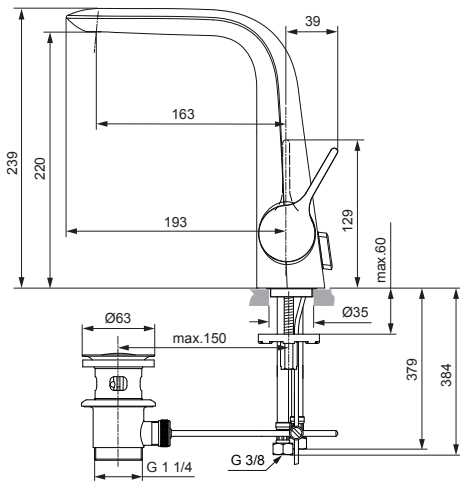

Melange A6041.. A6042..

Produced from: April 2013

Single lever High Spout basin mixer
with flex. hose
with Pop-up waste
chrome

A6041AA

without Pop-up waste
chrome

A6042AA

Pos.	Description	Part-Number	Qty.	Pos.	Description	Part-Number	Qty.
1	Lever cpl. with Logo IS	A 962 040 AA	1 pcs	16	Stream regulator M21,5x1 with key	A 962 043 NU	1 pcs
2	Thread pin M5x5 DIN916	A 962 041 NU	1 pcs	17	Stud M8 x 92		
3	Rubber button			18	Fixation-set	A 960 001 NU	1 pcs
4	Cartr. Cover (Cap) + Pos.5	A 962 042 AA	1 pcs	19	Pull Knob with rod	A 962 044 AA	1 pcs
5	O - Ring Ø 28,3 x 1,78	A 961 667 NU	2 pcs	20	Flex. hose M8x1 / G3/8	A 962 370 NU	1 pcs
6	Clamping nut M43 x 1,5			21	Bracket	A 963 404 NU	1 pcs
7	Cartridge compl. K-35A	A 860 114 NU	1 pcs				
8	O - Ring Ø 34,65 x 1,78	A 962 848 NU	2 pcs	22	Pop-up waste complete	A 961 230 AA	1 pcs
9	O - Ring Ø 31,47 x 1,78	A 963 154 NU	1 pcs	23	Aerator complete	F 961 126 AA	1 pcs
10	Plastic insert				Aerator key - Universal set for Pos. 16 and other	A 960 196 NU	1 pcs
11	O - Ring Ø 9,25 x 1,78	A 963 395 NU	2 pcs				
12	O - Ring Ø 2,89 x 1,78						
13	Manifold						
14	Thread pin M5x10 DIN915	A 963 309 NU	1 pcs				
15	Body (Lavy)						