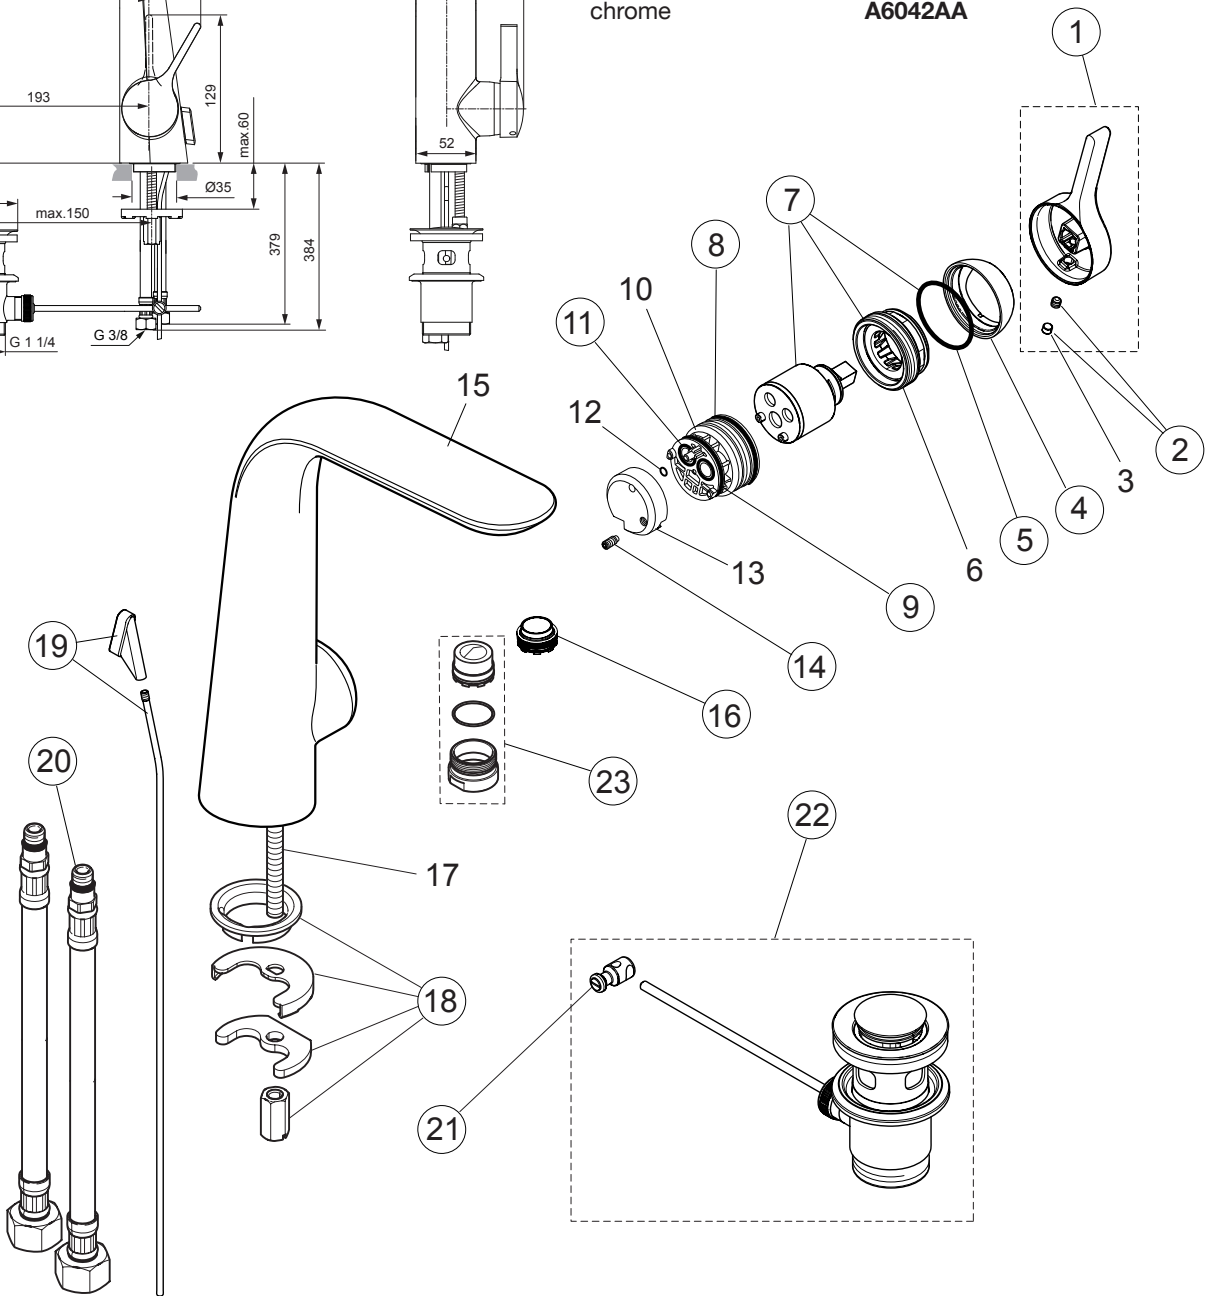

Melange A6041.. A6042..

Produced from: April 2013

Single lever High Spout basin mixer
with flex. hose
with Pop-up waste
chrome

A6041AA

without Pop-up waste
chrome

A6042AA

Pos.	Description	Part-Number	Qty.	Pos.	Description	Part-Number	Qty.
1	Lever cpl. with Logo IS	A 962 040 AA	1 pcs	16	Stream regulator M21,5x1 with key	A 962 043 NU	1 pcs
2	Thread pin M5x5 DIN916	A 962 041 NU	1 pcs	17	Stud M8 x 92		
3	Rubber button			18	Fixation-set	A 960 001 NU	1 pcs
4	Cartr. Cover (Cap) + Pos.5	A 962 042 AA	1 pcs	19	Pull Knob with rod	A 962 044 AA	1 pcs
5	O - Ring Ø 28,3 x 1,78	A 961 667 NU	2 pcs	20	Flex. hose M8x1 / G3/8	A 962 370 NU	1 pcs
6	Clamping nut M43 x 1,5			21	Bracket	A 963 404 NU	1 pcs
7	Cartridge compl. K-35A	A 860 114 NU	1 pcs				
8	O - Ring Ø 34,65 x 1,78	A 962 848 NU	2 pcs	22	Pop-up waste complete	A 961 230 AA	1 pcs
9	O - Ring Ø 31,47 x 1,78	A 963 154 NU	1 pcs	23	Aerator complete	F 961 126 AA	1 pcs
10	Plastic insert				Aerator key - Universal set for Pos. 16 and other	A 960 196 NU	1 pcs
11	O - Ring Ø 9,25 x 1,78	A 963 395 NU	2 pcs				
12	O - Ring Ø 2,89 x 1,78						
13	Manifold						
14	Thread pin M5x10 DIN915	A 963 309 NU	1 pcs				
15	Body (Lavy)						