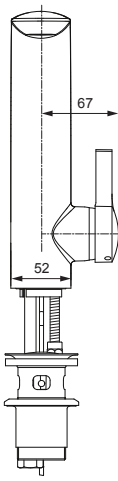

Melange A6041.. A6042..

Produced from: April 2013

Single lever High Spout basin mixer
with flex. hose
with Pop-up waste
chrome

A6041AA

without Pop-up waste
chrome

A6042AA

Pos.	Description	Part-Number	Qty.	Pos.	Description	Part-Number	Qty.
1	Lever cpl. with Logo IS	A 962 040 AA	1 pcs	16	Stream regulator M21,5x1 with key	A 962 043 NU	1 pcs
2	Thread pin M5x5 DIN916	A 962 041 NU	1 pcs	17	Stud M8 x 92		
3	Rubber button			18	Fixation-set	A 960 001 NU	1 pcs
4	Cartr. Cover (Cap) + Pos.5	A 962 042 AA	1 pcs	19	Pull Knob with rod	A 962 044 AA	1 pcs
5	O - Ring Ø 28,3 x 1,78	A 961 667 NU	2 pcs	20	Flex. hose M8x1 / G3/8	A 962 370 NU	1 pcs
6	Clamping nut M43 x 1,5			21	Bracket	A 963 404 NU	1 pcs
7	Cartridge compl. K-35A	A 860 114 NU	1 pcs				
8	O - Ring Ø 34,65 x 1,78	A 962 848 NU	2 pcs	22	Pop-up waste complete	A 961 230 AA	1 pcs
9	O - Ring Ø 31,47 x 1,78	A 963 154 NU	1 pcs	23	Aerator complete	F 961 126 AA	1 pcs
10	Plastic insert				Aerator key - Universal set for Pos. 16 and other	A 960 196 NU	1 pcs
11	O - Ring Ø 9,25 x 1,78	A 963 395 NU	2 pcs				
12	O - Ring Ø 2,89 x 1,78						
13	Manifold						
14	Thread pin M5x10 DIN915	A 963 309 NU	1 pcs				
15	Body (Lavy)						