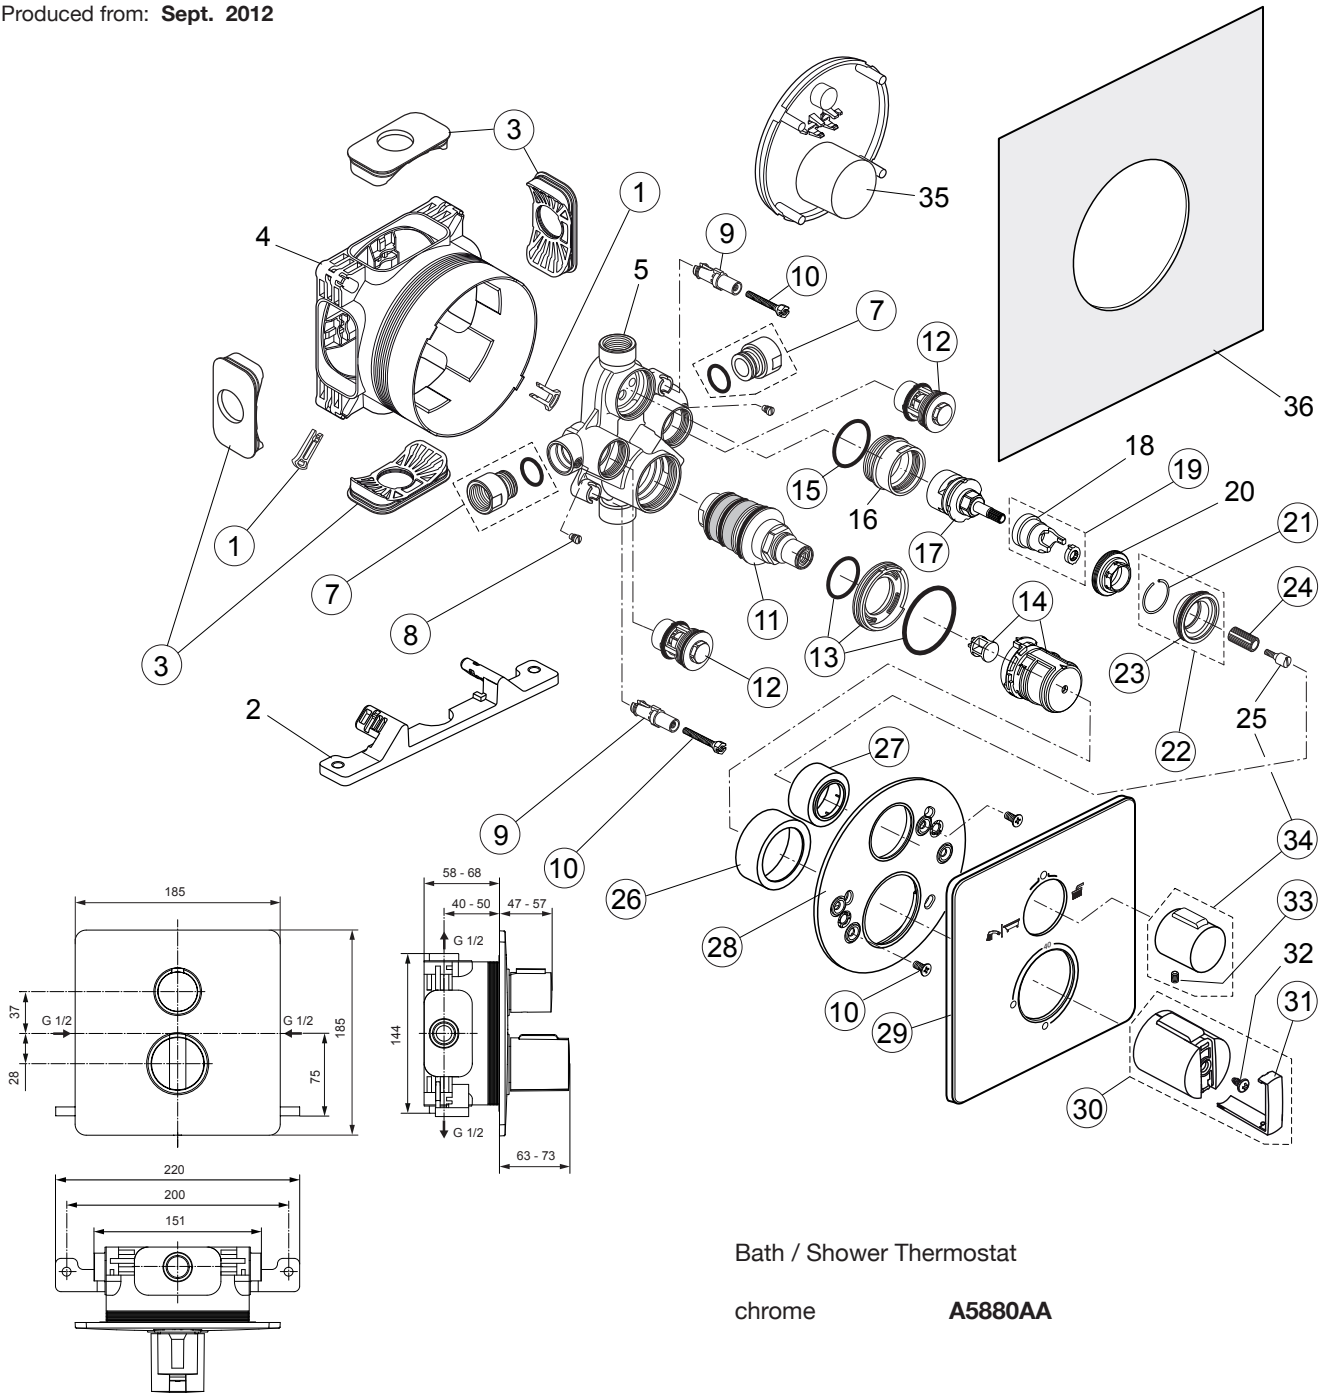

Easy-Box Slim A5880..

Produced from: Sept. 2012

Bath / Shower Thermostat

chrome

A5880AA

Pos.	Description	Part-Number	Qty.	Pos.	Description	Part-Number	Qty.
1	Adjustment lock	A 963 131 NU*	1 Set	21	Snap ring	A 962 368 NU	1 pcs
2	Fixation Built-in Box			22	Holder f. escutcheon Vol.	F 960 909 NU	1 Set
3	Side sealing	A 963 132 NU	1 Set	23	O - ring Ø 34 x 2	A 960 183 NU	2 pcs
4	Built-in box			24	Handle insert	A 963 196 NU	2 pcs
5	Body Thermostat with Volume control			25	Fixation screw M4 / Ø8 / 22,5		
7	Connection nipple cpl.	F 960 889 NU	1 pcs	26	Cover / Cap Temperature	F 960 910 AA	1 pcs
8	Thread pin M5 x 5,5	A 961 183 NU	1 pcs	27	Cover / Cap Volume Contr.	F 960 911 AA	1 pcs
9	Adapter screw	F 960 903 NU	2 pcs	28	Escutcheon holder compl.	F 960 912 NU	1 pcs
10	Screw set complete	F 960 904 NU*	1 Set	29	Escutcheon with symbols	F 960 917 AA	1 pcs
11	Thermostat cartridge	F 960 905 NU	1 pcs	30	Temperature handle cpl.	A 962 880 AA	1 pcs
12	None return-valve DN20	F 960 906 NU	1 pcs	31	Handle cover	A 962 878 AA*	1 pcs
13	Holder f. escutcheon Temp.	F 960 907 NU	1 Set	32	Ejot-PT Screw KB50x10		
14	Temp.-adjustment compl.	F 960 908 NU	1 pcs	33	Thread pin M5 x 8 DIN913	A 960 229 NU	1 pcs
15	O - ring Ø 34,65 x 1,78	A 962 848 NU	2 pcs	34	Volume handle + pos. 25	F 960 914 AA	1 pcs
16	Thread ring M40 x 1,5			35	Cover for built-in box		
17	Stop valve with diverter	A 962 480 NU	1 pcs	36	Sealing fleece		
18	Clamp cover				Extension kit 22mm	A 6134 AA	1 pcs
19	Clamp cover with washer	A 962 481 NU	1 Set				
20	Clamping nut M36 x 1						

* Universal-Set - not all parts are needed

Slim

Slim