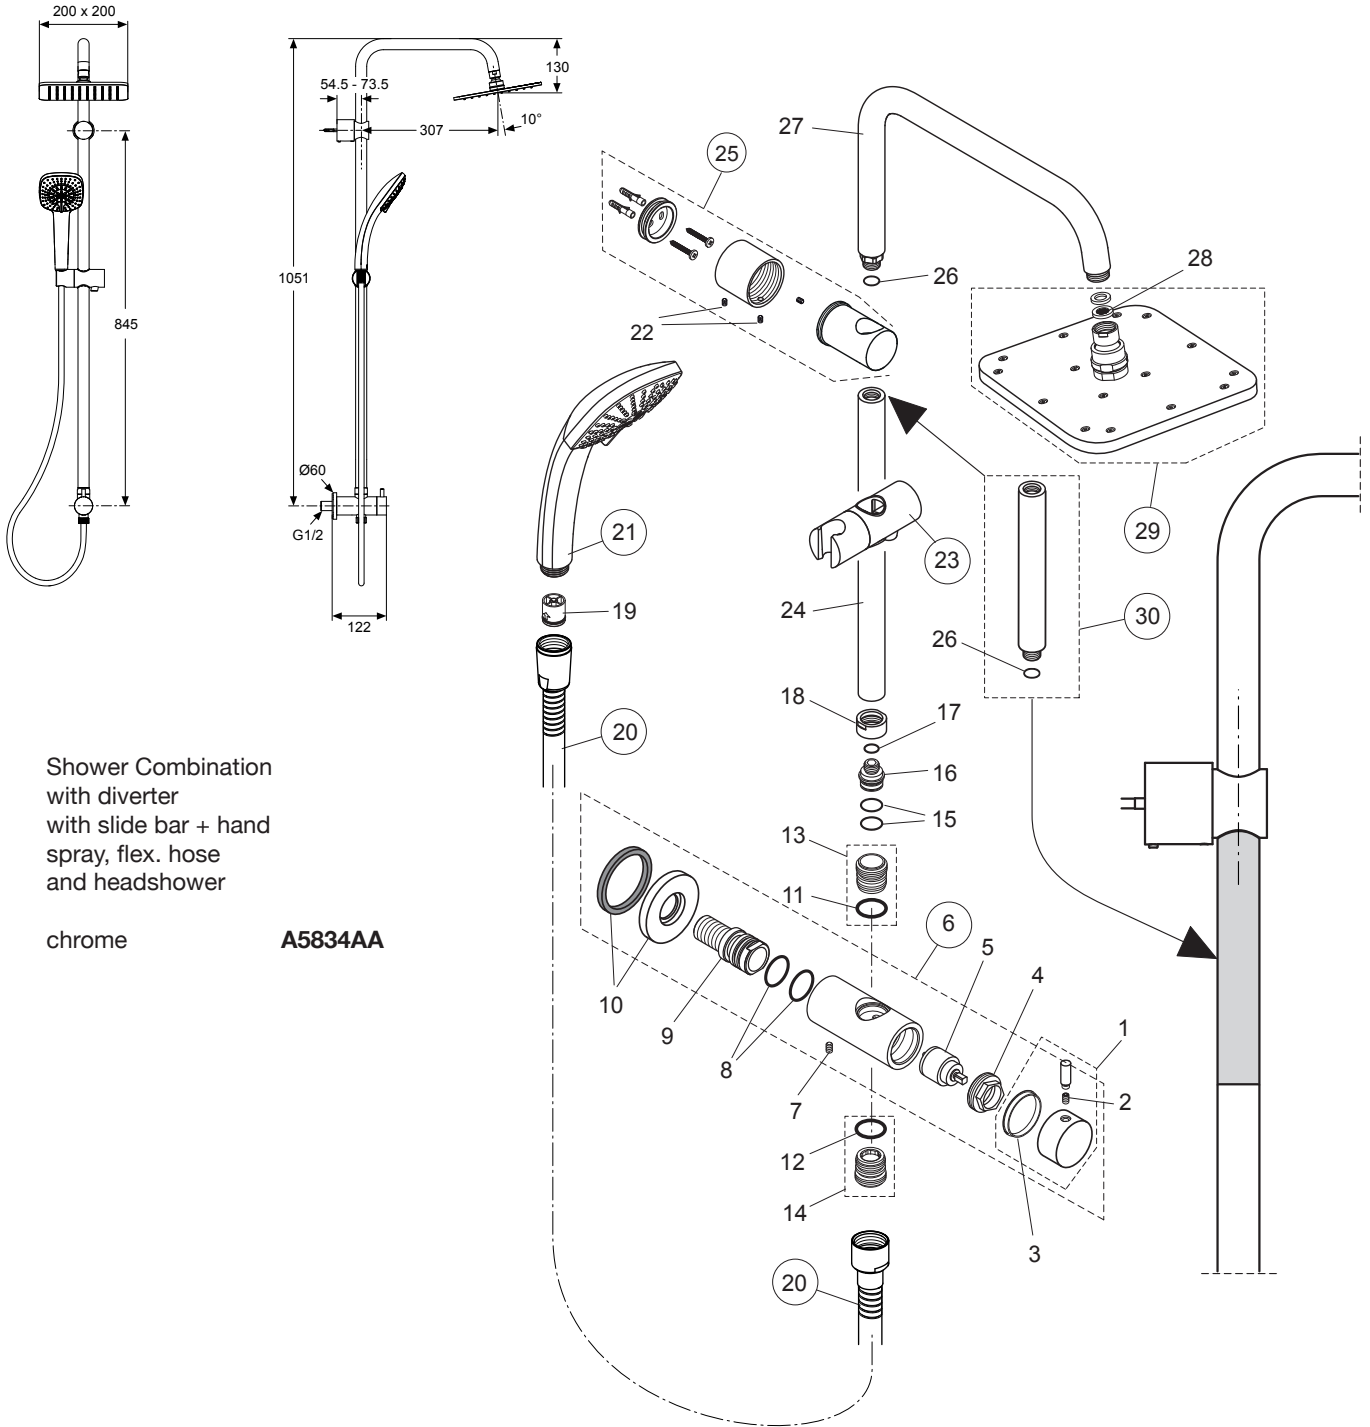

Produced from: Aug. 2012

Shower Combination
with diverter
with slide bar + hand
spray, flex. hose
and headshower

chrome

A5834AA

Pos.	Description	Part-Number	Qty.	Pos.	Description	Part-Number	Qty.
1	Handle f. diverter			16	Connector nipple		
2	Thread pin			17	O - ring		
3	Glide ring / spacer			18	Pipe adapter		
4	Clamping nut			19	Flow limiter 8ltr/min DW15		
5	Cartridge (diverter)			20	Flex. hose G1/2 - 1750mm	A 4109 AA	1 pcs
6	Wall connector cpl.	A 860 808 AA	1 Set	21	Handspray 3Func. 100/100	B 0003 AA	1 pcs
7	Thread pin			22	Thread pin - set		
8	O - ring set			23	Slider & holder f. handshr.	A 860 807 AA	1 Set
9	Water connector			24	Shower bar		
10	Escutcheon			25	Wall fixation complete	A 860 806 AA	1 Set
11	O - ring			26	O - ring		
12	O - ring			27	Pipe (bend)		
13	Nipple outlet headspray			28	washer set		
14	Nipple outlet handspray			29	Headshower cpl. 200/200	B 0024 AA	1 pcs
15	O - ring set			30	Extension kit 150mm long	A 860 873 AA	1 pcs