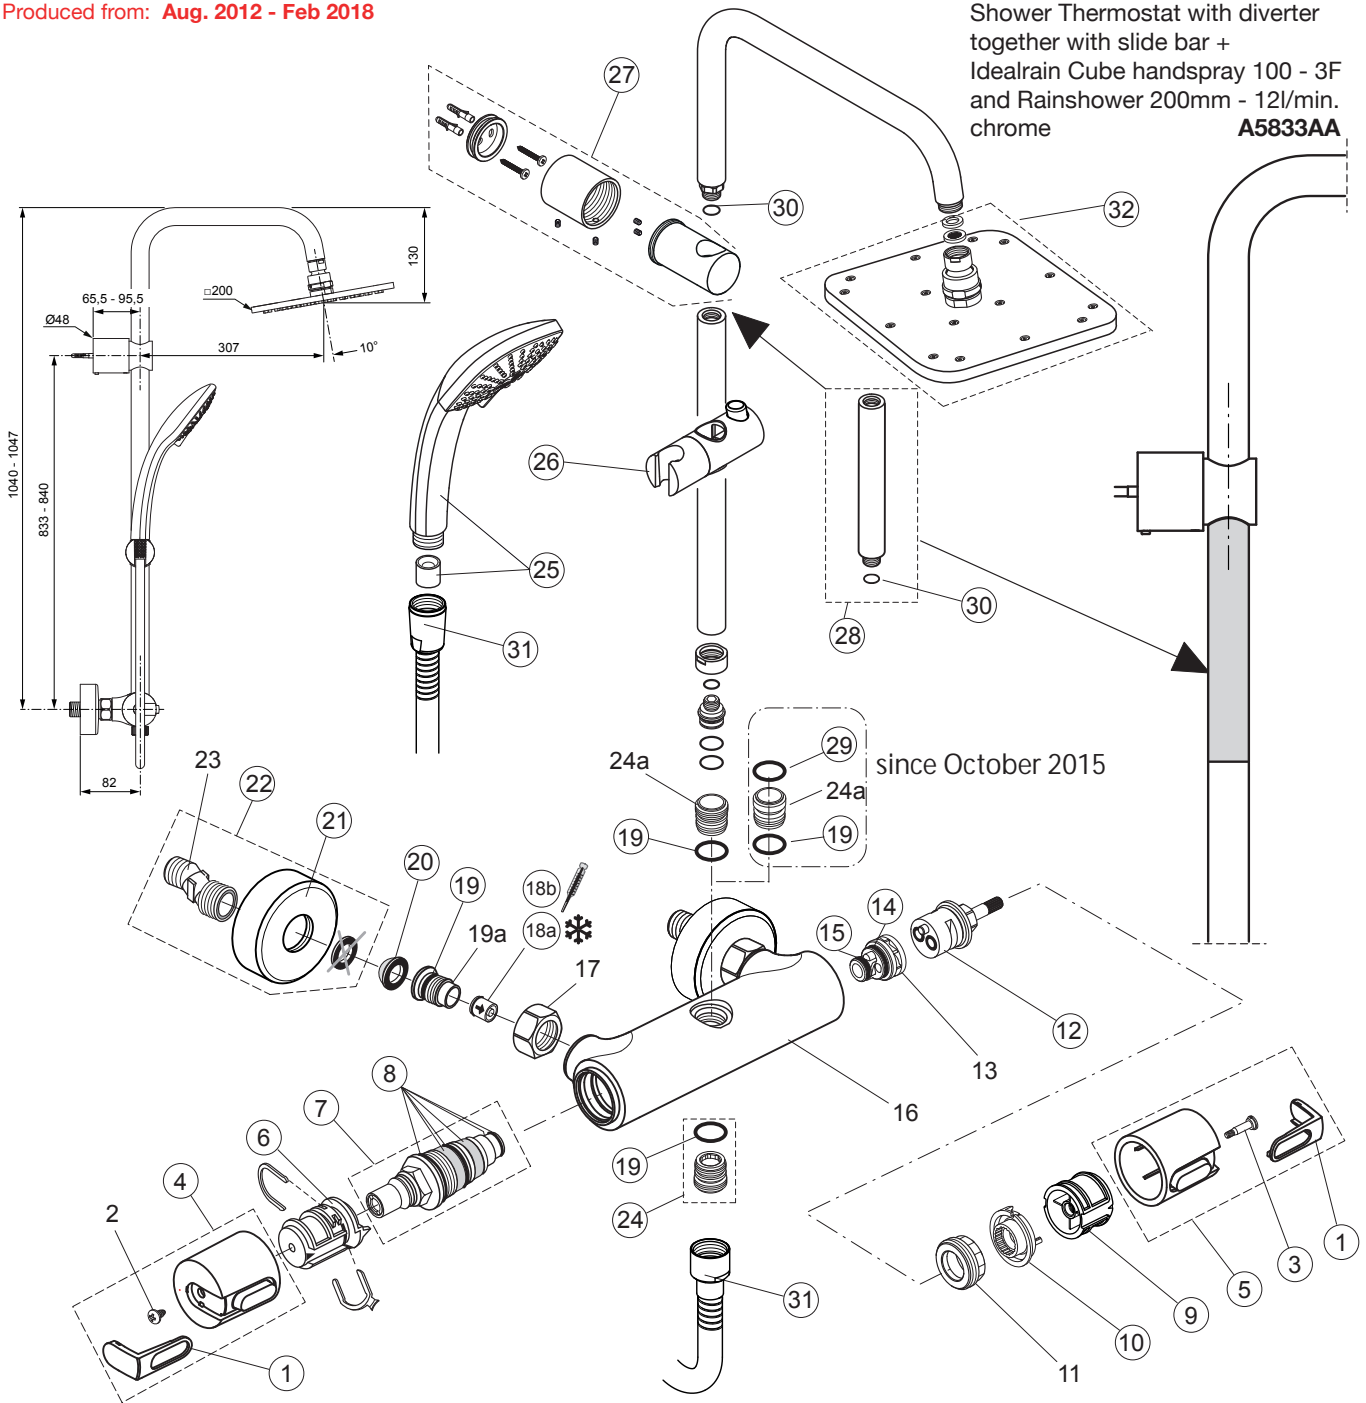

Idealrain Cube A5833..

Produced from: Aug. 2012 - Feb 2018

Shower Thermostat with diverter together with slide bar + Idealrain Cube handspray 100 - 3F and Rainshower 200mm - 12l/min. chrome **A5833AA**

Pos.	Description	Part-Number	Qty.	Pos.	Description	Part-Number	Qty.
1	Cap for handle with and with out Logo	A 962 872 AA*	1 Set	18b	Non-return valve DW15 HWF	960 942 NU***	1 pcs
2	Screw Eجت PT KB50x10			19	O - ring Ø 17 x 2	A 961 810 NU	2 pcs
3	Screw M4 L=23,5	A 962 998 NU	2 pcs	19a	Seat M20x1 left thread		
4	Handle for Temperature	A 962 870 AA	1 pcs	20	Strainer (screen)	A 962 595 NU	2 pcs
5	Handle for Volume control	A 962 871 AA	1 pcs	21	Escutcheon	B 960 242 AA	1 pcs
6	Temp. adjustment compl.	A 963 427 NU*	1 Set	22	S-Connector complete	A 961 073 AA	2 pcs
7	Thermostatic Cartridge	A 962 229 NU	1 pcs	23	S-Connector with low noise insert		
8	Repair-Set Cartridge	A 962 230 NU	1 Set	24	Nipple G1/2 outside compl.	A 963 651 NU	1 pcs
9	Handle insert (Set)	A 963 432 NU	1 Set	24a	Connector nipple shower bar		
10	Volume control stop ring	A 962 563 NU	1 pcs	25	Handspray Ø100-3F-8l/min	B 0003 AA	1 pcs
11	Thread ring M34 x 1,5			26	Slider & holder f. handshr.	A 860 807 AA	1 pcs
12	Stop valve with diverter	A 962 568 NU	1 pcs	27	Wall fixation complete	F 960 891 AA	1 pcs
13	Manifold diverter			28	Extension kit 150mm long	A 860 873 AA	1 pcs
14	O - ring Ø 18,77 x 1,78	A 962 529 NU	1 pcs	29	O - Ring Ø 18,6 x 2,6	A 860 933 NU**	1 pcs
15	O - ring Ø 12,42 x 1,78	A 961 332 NU	2 pcs	30	O - ring Ø 13 x 1,5	A 961 330 AA	1 pcs
16	Body for Shower			31	shower hose 1750mm	A 4109 AA	1 pcs
17	Coupling nut G3/4			32	Headshower 200mm	B 0024 AA	1 pcs
18a	Non-return valve DW15 CWA	962 594 NU	2 pcs				

*Universal-Set / **since Oct. 2015 / *** since Mar. 2016