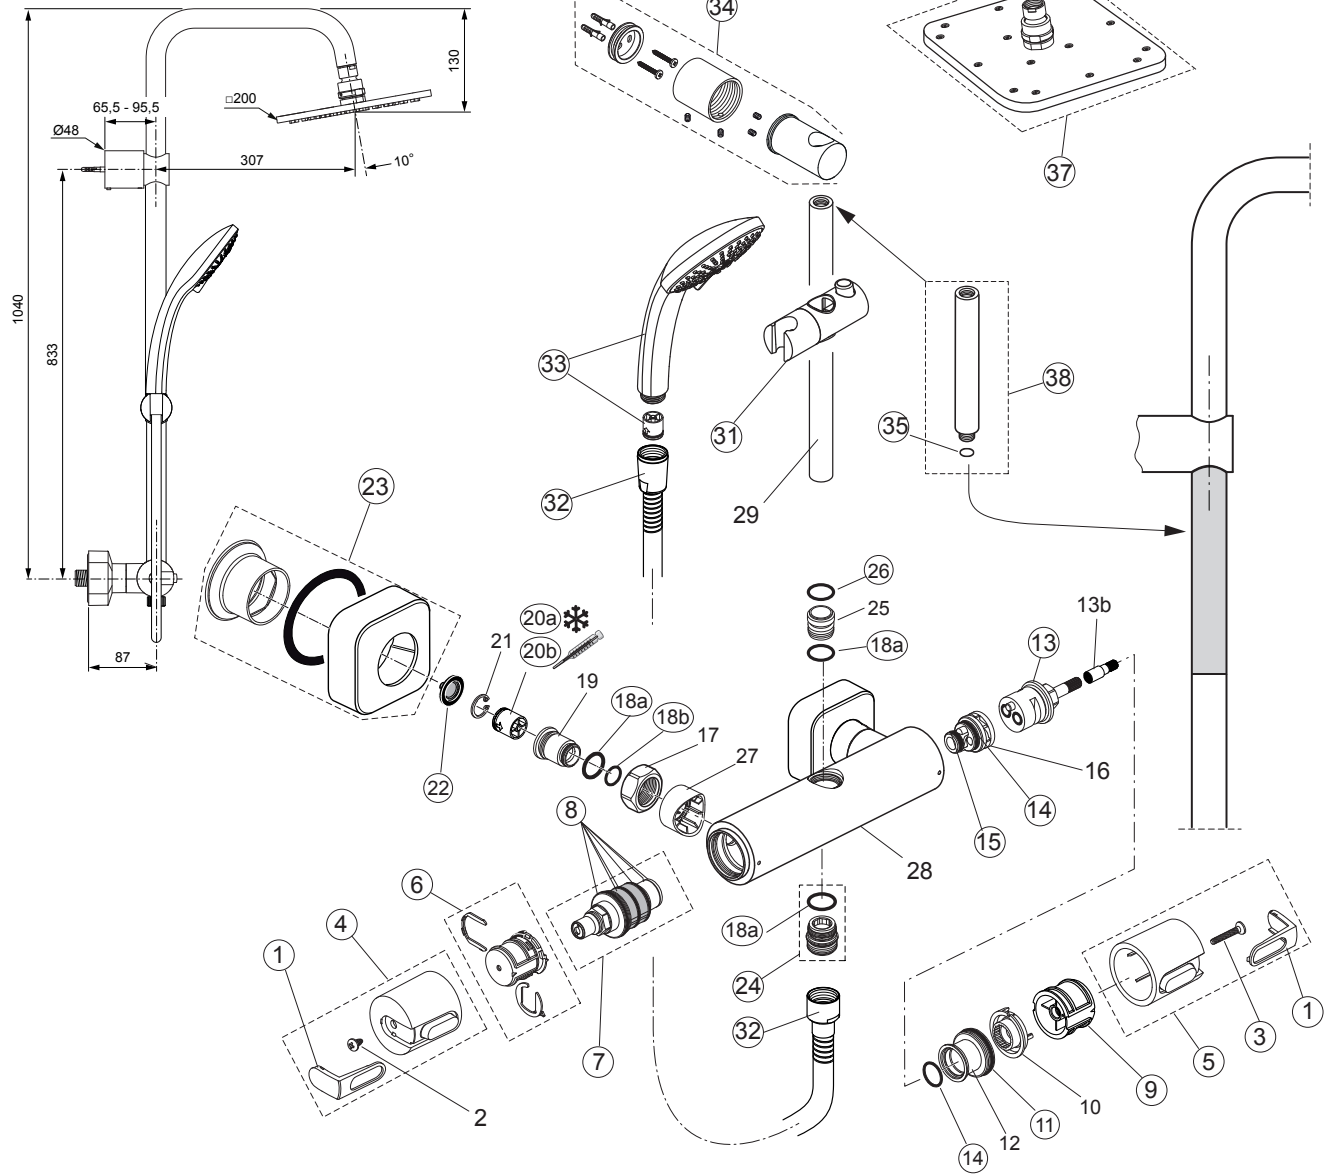

Idealrain Cube A5833..

Produced from: **Feb. 2018**

Shower Thermostat with diverter together with slide bar + Idealrain Cube handspray 100 - 3F and Rainshower 200mm - 12l/min. chrome **A5833AA**

Pos.	Description	Part-Number	Qty.	Pos.	Description	Part-Number	Qty.
1	Cap for handle	A 962 872 AA*	1 Set	19	Seat M20x1 left thread		
2	Screw Ejot PT KB50x10			20a	Non-return valve DW15 CWA 962 594 NU		2 pcs
3	Screw M4 L=40	A 861 298 NU	2 pcs	20b	Non-return valve DW15 HWF 960 942 NU		1 pcs
4	Handle for Temperature	A 860 951 AA	1 Set	21	Lock Ring		
5	Handle for Volume control	A 861 296 AA	1 Set	22	Strainer (screen)	A 962 595 NU	2 pcs
6	Temp. adjustment cpl.	A 963 427 NU*	1 Set	23	Escutcheon cpl.	F 960 877 AA	2 Set.
7	Thermostatic Cartridge	A 962 229 NU	1 Set	24	Nipple G1/2 outside cpl.	A 963 651 NU	1 pcs
8	Repair-Set Cartridge	A 962 230 NU	1 Set	25	Connector nipple shower bar		
9	Handle insert (Set)	A 963 432 NU	1 Set	26	O - ring Ø 18,7 x 2,6	A 860 933 NU	1 Set
10	Volume control stop ring	A 962 563 NU	1 pcs	27	Escutcheon		
11	O - ring Ø 18 x 2	A 963 299 NU	1 Set	28	Body		
12	Thread ring M34 x 1,5			29	Pipe		
13a	Stop valve with diverter	A 962 568 NU	1 pcs	31	Slider & holder f. handshr.	A 860 807 AA	1 Set
13b	Extension			32	Shower hose 1750 mm	A 4109 AA	1 pcs
14	O - ring Ø 18,77 x 1,78	A 962 529 NU	1 pcs	33	Handspray	B 0003 AA	1 pcs
15	O - ring Ø 12,42 x 1,78	A 961 332 NU	2 pcs	34	Wall fixation complete	F 960 891 AA	1 Set
16	Manifold diverter			35	O - Ring Ø 13 x 2	F 961 042 NU	1 Set
17	Coupling nut G3/4			36	Pipe (bend)		
18a	O - ring Ø 17 x 2	A 961 810 NU	2 pcs	37	Headshower cpl.	B 0024 AA	1 Set
18b	O - ring Ø 14 x 1,78	F 960 894 NU	2 pcs	38	Extension kit 150mm long	A 860 873 AA	1 pcs