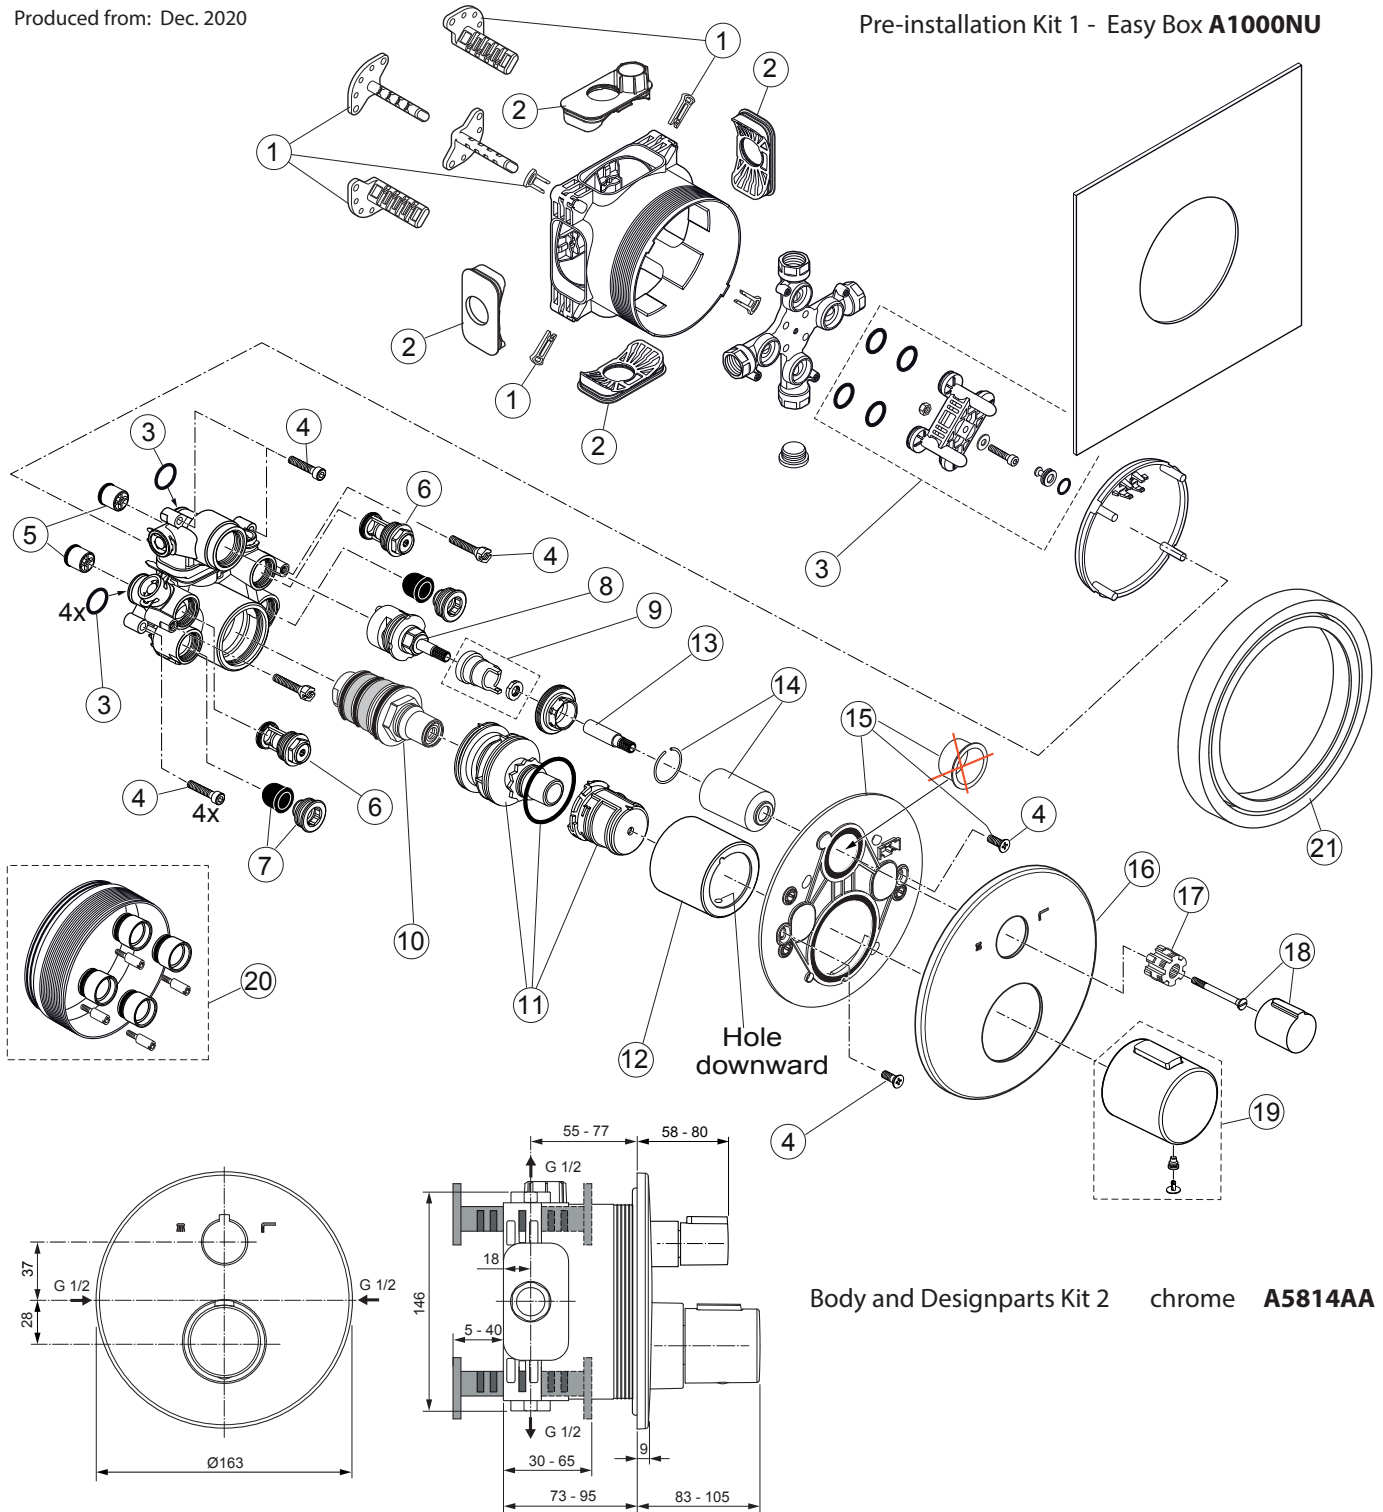

Produced from: Dec. 2020

Pre-installation Kit 1 - Easy Box **A1000NU**

Body and Designparts Kit 2 chrome **A5814AA**

Replace XX with the appropriate finish code

Chrome = AA Silver Storm = GN Gold = A2 Magnetic Grey = A5 Matt black = XG

Example spare part order:

**A 962 391 AA** in Chrome

Pos.	Description	Part-Number	Qty.	Pos.	Description	Part-Number	Qty.
1	Install. depth adjust.	<b>A 963 131 NU</b>	1 Set	13	Extension / handle adapt.	<b>A 960 899 NU</b>	1 pcs
2	Side sealing	<b>A 963 132 NU</b>	1 Set	14	Cover / Cap for Volume	<b>A 860 906 XX</b>	1 Set
3	Flushing device cpl.	<b>A 963 146 NU</b>	1 Set	15	Escutcheon holder cpl.	<b>A 860 897 NU</b>	1 Set
4	Screw set complete	<b>A 960 890 NU*</b>	1 Set	16	Escutcheon B/S plane	<b>A 861 519 XX</b>	1 pcs
5	Non-return valve DW15	<b>A 962 594 NU</b>	2 pcs	17	Handle adapter	<b>A 961 659 NU</b>	1 pcs
6	Stop valve	<b>A 860 904 NU</b>	2 pcs	18	Volume control handle	<b>A 962 388 XX</b>	1 pcs
7	Low noise insert	<b>A 960 891 NU</b>	1 pcs	19	Temp. handle	<b>F 960 952 XX*</b>	1 Set
8	Stop valve + diverter	<b>A 962 480 NU</b>	1 pcs	20	Extension kit 20mm	<b>A 960 704 NU</b>	1 Set
9	Clamp cover with washer	<b>A 962 481 NU</b>	1 Set		Extension kit 40mm	<b>A 962 476 NU</b>	1 Set
10	Cartridge thermostat G3/4	<b>A 963 564 NU</b>	1 Set	21	Distanzframe 20mm	<b>A 6677 XX</b>	1 Set
11	Temp. adjustment cpl.	<b>A 963 427 NU</b>	1 Set				
12	Cover / Cap for Temp.	<b>A 962 391 XX</b>	1 pcs				

\*Universal set (not all parts needed)