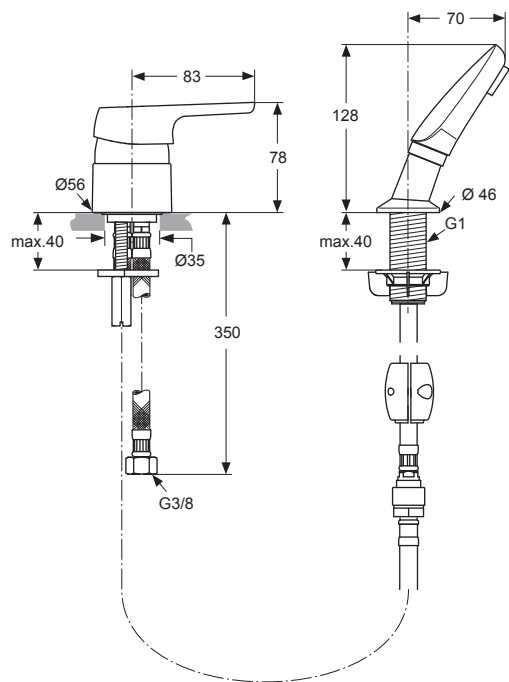

Produced from: Jan. 2021 - Dec. 2021

Single Lever hairdresser mixer
with pull out hand spray
with flex. hoses G3/8
chrome **A5727AA**

Pos.	Description	Part-Number	Qty.	Pos.	Description	Part-Number	Qty.
1	Lever cpl. with Logo	B 960 948 AA	1 pcs	12	Flex. hose M10x1 - 450lg.	A 963 600 NU	1 pcs
2	Thread pin M5x10 DIN915	A 963 309 NU	1 pcs	13	Nipple + non-return valve	A 963 700 NU	1 pcs
3	Handle cap red / blue	A 963 054 NU	1 pcs	14	Shower hose complete	A 963 699 NU	1 pcs
4	Cap	A 963 654 AA	1 pcs	15	Weight with screw		
5	Cylindrical screw M4x39	A 963 176 NU	3 pcs	16	Shower holder complete	A 963 744 AA	1 pcs
6	Click-Cartridge	A 960 500 NU	1 pcs	17	O - Ring Ø18,77 x 1,78		
7	Manifold with stud M8x56			18	Cone / sleeve + pos.17	A 963 799 AA	1 pcs
8	Centre washer	A 961 302 NU	1 pcs	19	Hand shower complete	A 962 682 AA *	1 pcs
9	U-plate	A 962 328 NU	1 pcs				
10	Fixation-kit	A 960 304 NU	1 Set				
11	Flex. hose M10x1 - G3/8	A 963 305 NU	1 pcs				

* Complete with not needed non-return valve

Produced from: **Sept. 2011 - Dec. 2020**

Single Lever hairdresser mixer
with pull out hand spray
with flex. hoses G3/8
chrome **A5727AA**

Pos.	Description	Part-Number	Qty.	Pos.	Description	Part-Number	Qty.
1	Lever cpl. with Logo	B 960 948 AA	1 pcs	12	Flex. hose M10x1 - 450lg.	A 963 600 NU	1 pcs
2	Thread pin M5x10 DIN915	A 963 309 NU	1 pcs	13	Nipple + non-return valve	A 963 700 NU	1 pcs
3	Handle cap red / blue	A 963 054 NU	1 pcs	14	Shower hose complete	A 963 699 NU	1 pcs
4	Cap	A 963 654 AA	1 pcs	15	Weight with screw		
5	Cylindrical screw M4x39	A 963 176 NU	3 pcs	16	Shower holder complete	A 963 744 AA	1 pcs
6	Click-Cartridge	A 960 500 NU	1 pcs	17	O - Ring Ø18,77 x 1,78		
7	Manifold with stud M8x56			18	Cone / sleeve + pos.17	A 963 799 AA	1 pcs
8	Centre washer	A 961 302 NU	1 pcs	19	Hand shower complete	A 962 682 AA *	1 pcs
9	U-plate	A 962 328 NU	1 pcs				
10	Fixation-kit	A 960 304 NU	1 Set				
11	Flex. hose M10x1 - G3/8	A 963 305 NU	1 pcs				