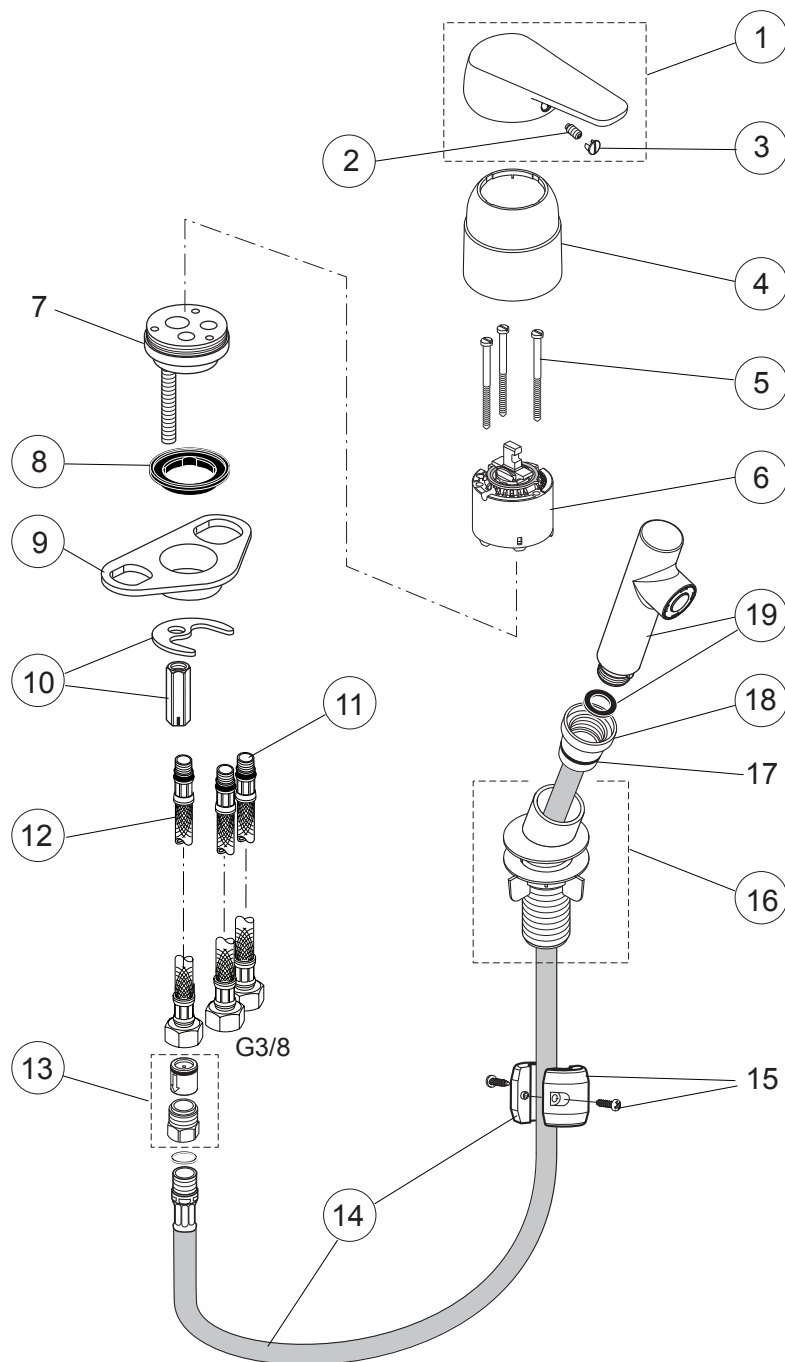

Produced from: Jan. 2022

Single Lever hairdresser mixer
with pull out hand spray
with flex. hoses G3/8
chrome **A5727AA**

Pos.	Description	Part-Number	Qty.	Pos.	Description	Part-Number	Qty.
1	Lever cpl. with Logo	A 861 131 AA	1 Set	11	Shower hose complete	A 963 699 NU	1 Set
2	Cap	A 963 654 AA	1 pcs	12	Shower holder complete	A 963 744 AA	1 Set
3	Cylindrical screw M4x39	A 963 176 NU	3 pcs	13	Cone / sleeve	A 963 799 AA	1 Set
4	Click-Cartridge	A 960 500 NU	1 pcs	14	Hand shower complete	A 962 682 AA*	1 Set
5	Centre washer	A 961 302 NU	1 pcs	15	Connector G3/8 D15	B 960 845 NU	2 pcs
6	U-plate	A 962 328 NU*	1 pcs	* Complete with not needed non-return valve			
7	Fixation-kit	A 964 520 NU*	1 Set				
8	Flex. hose M10x1 - G3/8	A 963 305 NU	1 pcs				
9	Flex. hose M10x1 - 450lg.	A 963 600 NU	1 pcs				
10	Nipple + non-return valve	A 963 700 NU	1 Set				

Produced from: Jan. 2021 - Dec. 2021

Single Lever hairdresser mixer
with pull out hand spray
with flex. hoses G3/8
chrome **A5727AA**

Pos.	Description	Part-Number	Qty.	Pos.	Description	Part-Number	Qty.
1	Lever cpl. with Logo	B 960 948 AA	1 pcs	12	Flex. hose M10x1 - 450lg.	A 963 600 NU	1 pcs
2	Thread pin M5x10 DIN915	A 963 309 NU	1 pcs	13	Nipple + non-return valve	A 963 700 NU	1 pcs
3	Handle cap red / blue	A 963 054 NU	1 pcs	14	Shower hose complete	A 963 699 NU	1 pcs
4	Cap	A 963 654 AA	1 pcs	15	Weight with screw		
5	Cylindrical screw M4x39	A 963 176 NU	3 pcs	16	Shower holder complete	A 963 744 AA	1 pcs
6	Click-Cartridge	A 960 500 NU	1 pcs	17	O - Ring Ø18,77 x 1,78		
7	Manifold with stud M8x56			18	Cone / sleeve + pos.17	A 963 799 AA	1 pcs
8	Centre washer	A 961 302 NU	1 pcs	19	Hand shower complete	A 962 682 AA *	1 pcs
9	U-plate	A 962 328 NU	1 pcs				
10	Fixation-kit	A 960 304 NU	1 Set				
11	Flex. hose M10x1 - G3/8	A 963 305 NU	1 pcs				