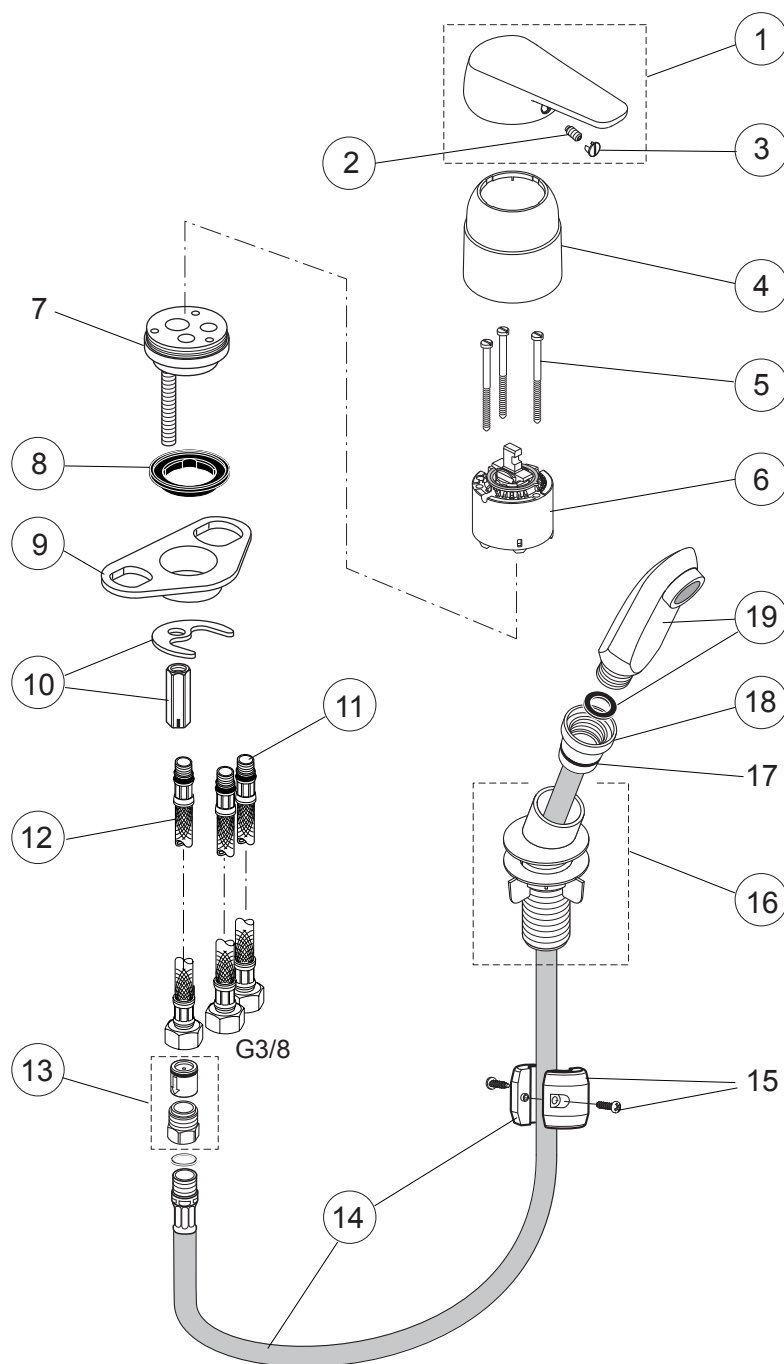

Produced from: Jan. 2021 - Dec. 2021

Single Lever hairdresser mixer
with pull out hand spray
with flex. hoses G3/8
chrome **A5727AA**

Pos.	Description	Part-Number	Qty.	Pos.	Description	Part-Number	Qty.
1	Lever cpl. with Logo	B 960 948 AA	1 pcs	12	Flex. hose M10x1 - 450lg.	A 963 600 NU	1 pcs
2	Thread pin M5x10 DIN915	A 963 309 NU	1 pcs	13	Nipple + non-return valve	A 963 700 NU	1 pcs
3	Handle cap red / blue	A 963 054 NU	1 pcs	14	Shower hose complete	A 963 699 NU	1 pcs
4	Cap	A 963 654 AA	1 pcs	15	Weight with screw		
5	Cylindrical screw M4x39	A 963 176 NU	3 pcs	16	Shower holder complete	A 963 744 AA	1 pcs
6	Click-Cartridge	A 960 500 NU	1 pcs	17	O - Ring Ø18,77 x 1,78		
7	Manifold with stud M8x56			18	Cone / sleeve + pos.17	A 963 799 AA	1 pcs
8	Centre washer	A 961 302 NU	1 pcs	19	Hand shower complete	A 962 682 AA *	1 pcs
9	U-plate	A 962 328 NU	1 pcs				
10	Fixation-kit	A 960 304 NU	1 Set				
11	Flex. hose M10x1 - G3/8	A 963 305 NU	1 pcs				

* Complete with not needed non-return valve

Produced from: **Sept. 2011 - Dec. 2020**

Single Lever hairdresser mixer
with pull out hand spray
with flex. hoses G3/8
chrome **A5727AA**

Pos.	Description	Part-Number	Qty.	Pos.	Description	Part-Number	Qty.
1	Lever cpl. with Logo	B 960 948 AA	1 pcs	12	Flex. hose M10x1 - 450lg.	A 963 600 NU	1 pcs
2	Thread pin M5x10 DIN915	A 963 309 NU	1 pcs	13	Nipple + non-return valve	A 963 700 NU	1 pcs
3	Handle cap red / blue	A 963 054 NU	1 pcs	14	Shower hose complete	A 963 699 NU	1 pcs
4	Cap	A 963 654 AA	1 pcs	15	Weight with screw		
5	Cylindrical screw M4x39	A 963 176 NU	3 pcs	16	Shower holder complete	A 963 744 AA	1 pcs
6	Click-Cartridge	A 960 500 NU	1 pcs	17	O - Ring Ø18,77 x 1,78		
7	Manifold with stud M8x56			18	Cone / sleeve + pos.17	A 963 799 AA	1 pcs
8	Centre washer	A 961 302 NU	1 pcs	19	Hand shower complete	A 962 682 AA *	1 pcs
9	U-plate	A 962 328 NU	1 pcs				
10	Fixation-kit	A 960 304 NU	1 Set				
11	Flex. hose M10x1 - G3/8	A 963 305 NU	1 pcs				