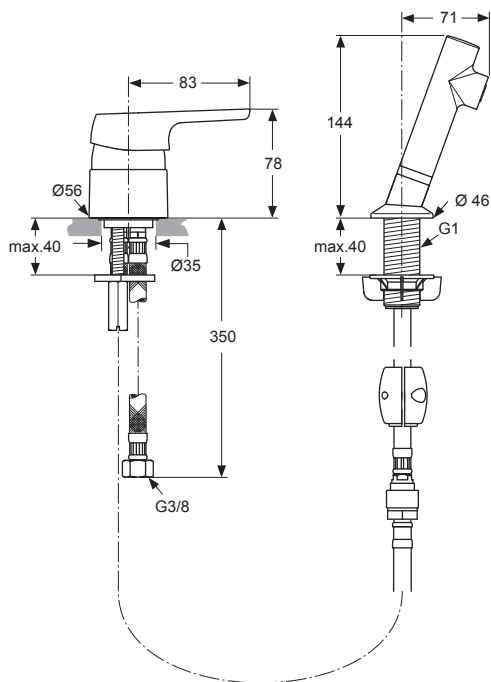

Produced from: Jan. 2022

Single Lever hairdresser mixer
with pull out hand spray
with flex. hoses G3/8
chrome **A5727AA**

Pos.	Description	Part-Number	Qty.	Pos.	Description	Part-Number	Qty.
1	Lever cpl. with Logo	A 861 131 AA	1 Set	11	Shower hose complete	A 963 699 NU	1 Set
2	Cap	A 963 654 AA	1 pcs	12	Shower holder complete	A 963 744 AA	1 Set
3	Cylindrical screw M4x39	A 963 176 NU	3 pcs	13	Cone / sleeve	A 963 799 AA	1 Set
4	Click-Cartridge	A 960 500 NU	1 pcs	14	Hand shower complete	A 962 682 AA*	1 Set
5	Centre washer	A 961 302 NU	1 pcs	15	Connector G3/8 D15	B 960 845 NU	2 pcs
6	U-plate	A 962 328 NU*	1 pcs	* Complete with not needed non-return valve			
7	Fixation-kit	A 964 520 NU*	1 Set				
8	Flex. hose M10x1 - G3/8	A 963 305 NU	1 pcs				
9	Flex. hose M10x1 - 450lg.	A 963 600 NU	1 pcs				
10	Nipple + non-return valve	A 963 700 NU	1 Set				

Produced from: Jan. 2021 - Dec. 2021

Single Lever hairdresser mixer
with pull out hand spray
with flex. hoses G3/8
chrome **A5727AA**

Pos.	Description	Part-Number	Qty.	Pos.	Description	Part-Number	Qty.
1	Lever cpl. with Logo	B 960 948 AA	1 pcs	12	Flex. hose M10x1 - 450lg.	A 963 600 NU	1 pcs
2	Thread pin M5x10 DIN915	A 963 309 NU	1 pcs	13	Nipple + non-return valve	A 963 700 NU	1 pcs
3	Handle cap red / blue	A 963 054 NU	1 pcs	14	Shower hose complete	A 963 699 NU	1 pcs
4	Cap	A 963 654 AA	1 pcs	15	Weight with screw		
5	Cylindrical screw M4x39	A 963 176 NU	3 pcs	16	Shower holder complete	A 963 744 AA	1 pcs
6	Click-Cartridge	A 960 500 NU	1 pcs	17	O - Ring Ø18,77 x 1,78		
7	Manifold with stud M8x56			18	Cone / sleeve + pos.17	A 963 799 AA	1 pcs
8	Centre washer	A 961 302 NU	1 pcs	19	Hand shower complete	A 962 682 AA *	1 pcs
9	U-plate	A 962 328 NU	1 pcs				
10	Fixation-kit	A 960 304 NU	1 Set				
11	Flex. hose M10x1 - G3/8	A 963 305 NU	1 pcs				