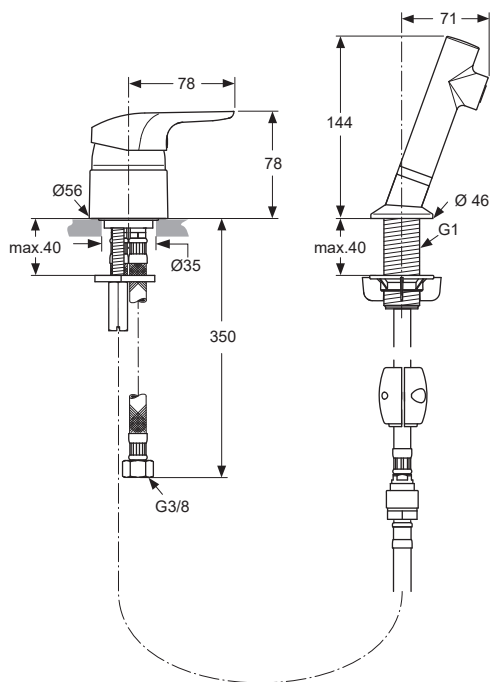

Produced from: Jan. 2022

Single Lever hairdresser mixer
with pull out hand spray
with flex. hoses G3/8
chrome **A5727AA**

Pos.	Description	Part-Number	Qty.	Pos.	Description	Part-Number	Qty.
1	Lever cpl. with Logo	A 861 131 AA	1 Set	11	Shower hose complete	A 963 699 NU	1 Set
2	Cap	A 963 654 AA	1 pcs	12	Shower holder complete	A 963 744 AA	1 Set
3	Cylindrical screw M4x39	A 963 176 NU	3 pcs	13	Cone / sleeve	A 963 799 AA	1 Set
4	Click-Cartridge	A 960 500 NU	1 pcs	14	Hand shower complete	A 962 682 AA*	1 Set
5	Centre washer	A 961 302 NU	1 pcs	15	Connector G3/8 D15	B 960 845 NU	2 pcs
6	U-plate	A 962 328 NU*	1 pcs	* Complete with not needed non-return valve			
7	Fixation-kit	A 964 520 NU*	1 Set				
8	Flex. hose M10x1 - G3/8	A 963 305 NU	1 pcs				
9	Flex. hose M10x1 - 450lg.	A 963 600 NU	1 pcs				
10	Nipple + non-return valve	A 963 700 NU	1 Set				

Produced from: Jan. 2021 - Dec. 2021

Single Lever hairdresser mixer
with pull out hand spray
with flex. hoses G3/8
chrome **A5727AA**

Pos.	Description	Part-Number	Qty.	Pos.	Description	Part-Number	Qty.
1	Lever cpl. with Logo	B 960 948 AA	1 pcs	12	Flex. hose M10x1 - 450lg.	A 963 600 NU	1 pcs
2	Thread pin M5x10 DIN915	A 963 309 NU	1 pcs	13	Nipple + non-return valve	A 963 700 NU	1 pcs
3	Handle cap red / blue	A 963 054 NU	1 pcs	14	Shower hose complete	A 963 699 NU	1 pcs
4	Cap	A 963 654 AA	1 pcs	15	Weight with screw		
5	Cylindrical screw M4x39	A 963 176 NU	3 pcs	16	Shower holder complete	A 963 744 AA	1 pcs
6	Click-Cartridge	A 960 500 NU	1 pcs	17	O - Ring Ø18,77 x 1,78		
7	Manifold with stud M8x56			18	Cone / sleeve + pos.17	A 963 799 AA	1 pcs
8	Centre washer	A 961 302 NU	1 pcs	19	Hand shower complete	A 962 682 AA *	1 pcs
9	U-plate	A 962 328 NU	1 pcs				
10	Fixation-kit	A 960 304 NU	1 Set				
11	Flex. hose M10x1 - G3/8	A 963 305 NU	1 pcs				