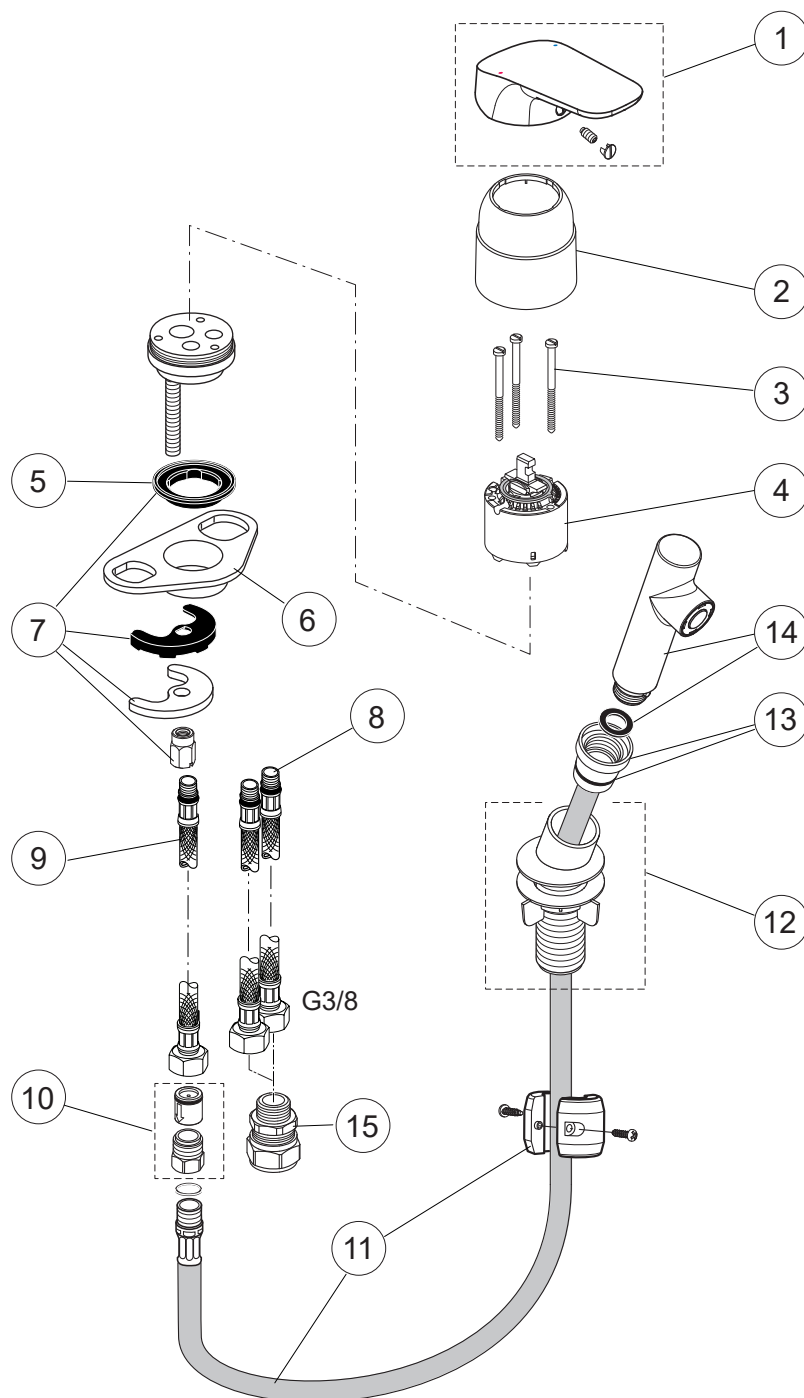

Produced from: Jan. 2022

Single Lever hairdresser mixer
with pull out hand spray
with flex. hoses G3/8
chrome **A5727AA**

Pos.	Description	Part-Number	Qty.	Pos.	Description	Part-Number	Qty.
1	Lever cpl. with Logo	A 861 131 AA	1 Set	11	Shower hose complete	A 963 699 NU	1 Set
2	Cap	A 963 654 AA	1 pcs	12	Shower holder complete	A 963 744 AA	1 Set
3	Cylindrical screw M4x39	A 963 176 NU	3 pcs	13	Cone / sleeve	A 963 799 AA	1 Set
4	Click-Cartridge	A 960 500 NU	1 pcs	14	Hand shower complete	A 962 682 AA*	1 Set
5	Centre washer	A 961 302 NU	1 pcs	15	Connector G3/8 D15	B 960 845 NU	2 pcs
6	U-plate	A 962 328 NU*	1 pcs	* Complete with not needed non-return valve			
7	Fixation-kit	A 964 520 NU*	1 Set				
8	Flex. hose M10x1 - G3/8	A 963 305 NU	1 pcs				
9	Flex. hose M10x1 - 450lg.	A 963 600 NU	1 pcs				
10	Nipple + non-return valve	A 963 700 NU	1 Set				

Produced from: Jan. 2021 - Dec. 2021

Single Lever hairdresser mixer
with pull out hand spray
with flex. hoses G3/8
chrome **A5727AA**

Pos.	Description	Part-Number	Qty.	Pos.	Description	Part-Number	Qty.
1	Lever cpl. with Logo	B 960 948 AA	1 pcs	12	Flex. hose M10x1 - 450lg.	A 963 600 NU	1 pcs
2	Thread pin M5x10 DIN915	A 963 309 NU	1 pcs	13	Nipple + non-return valve	A 963 700 NU	1 pcs
3	Handle cap red / blue	A 963 054 NU	1 pcs	14	Shower hose complete	A 963 699 NU	1 pcs
4	Cap	A 963 654 AA	1 pcs	15	Weight with screw		
5	Cylindrical screw M4x39	A 963 176 NU	3 pcs	16	Shower holder complete	A 963 744 AA	1 pcs
6	Click-Cartridge	A 960 500 NU	1 pcs	17	O - Ring Ø18,77 x 1,78		
7	Manifold with stud M8x56			18	Cone / sleeve + pos.17	A 963 799 AA	1 pcs
8	Centre washer	A 961 302 NU	1 pcs	19	Hand shower complete	A 962 682 AA *	1 pcs
9	U-plate	A 962 328 NU	1 pcs				
10	Fixation-kit	A 960 304 NU	1 Set				
11	Flex. hose M10x1 - G3/8	A 963 305 NU	1 pcs				