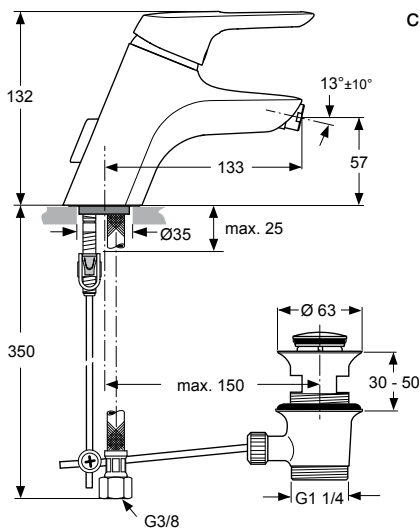

Ceramix Blue A5655.. A5657..

Produced from: Jan. 2011

SL bidet mixer flex. hose
with pop-up waste
chrome

A5655AA

SL bidet mixer Cu-pipe
with pop-up waste
chrome

A5657AA

Replace XX with the appropriate finish code
chrome = AA,

Example spare part order:
A 963 313 AA in chrome

Pos.	Description	Part-Number	Qty.	Pos.	Description	Part-Number	Qty.
1	Lever compl. with Logo ISI	A 963 313 XX	1 pcs	13	Body / container		
2	Cap red/blue for handle	A 963 054 NU	1 pcs	14	O-ring Ø 8x1,5	A 961 118 NU	1 pcs
3	Thread pin M5x10 DIN915	A 963 309 NU	1 pcs	15	Inlet BDT with M18x1		
4	Cover + pos.5 + key	B 960 862 XX	1 pcs	16	Ball joint M18x1 complete	A 962 385 XX	1 pcs
5	Thread ring M43x1,5 / M41x1,5			17	Aerator M16,5x1 -5ltr-	A 962 708 NU	1 pcs
6	ECO-function / Hot limiter	A 963 314 NU	1 Set	18	Cu-pipe fixation		
7	Cartridge Ø40 complete	A 963 785 NU	1 pcs	19	Fixation kit Top-Fix	A 960 949 NU	1 Set
8	Manifold			20	Lift rod with pull knob	A 963 357 XX	1 pcs
9	Clip			21	Bracket	A 963 404 NU	1 pcs
10	O-ring Ø 10x2,5	A 963 788 NU	1 pcs	22	Pop-up waste complete	A 961 230 XX	1 pcs
11	Flex. hose / Clip / G3/8	A 963 324 NU	1 pcs	23	Key for aerator	A 960 196 NU	1 Set
12	Cu-pipe / clip-technology			24	Insert for socket wrench (key for pos. 5)		