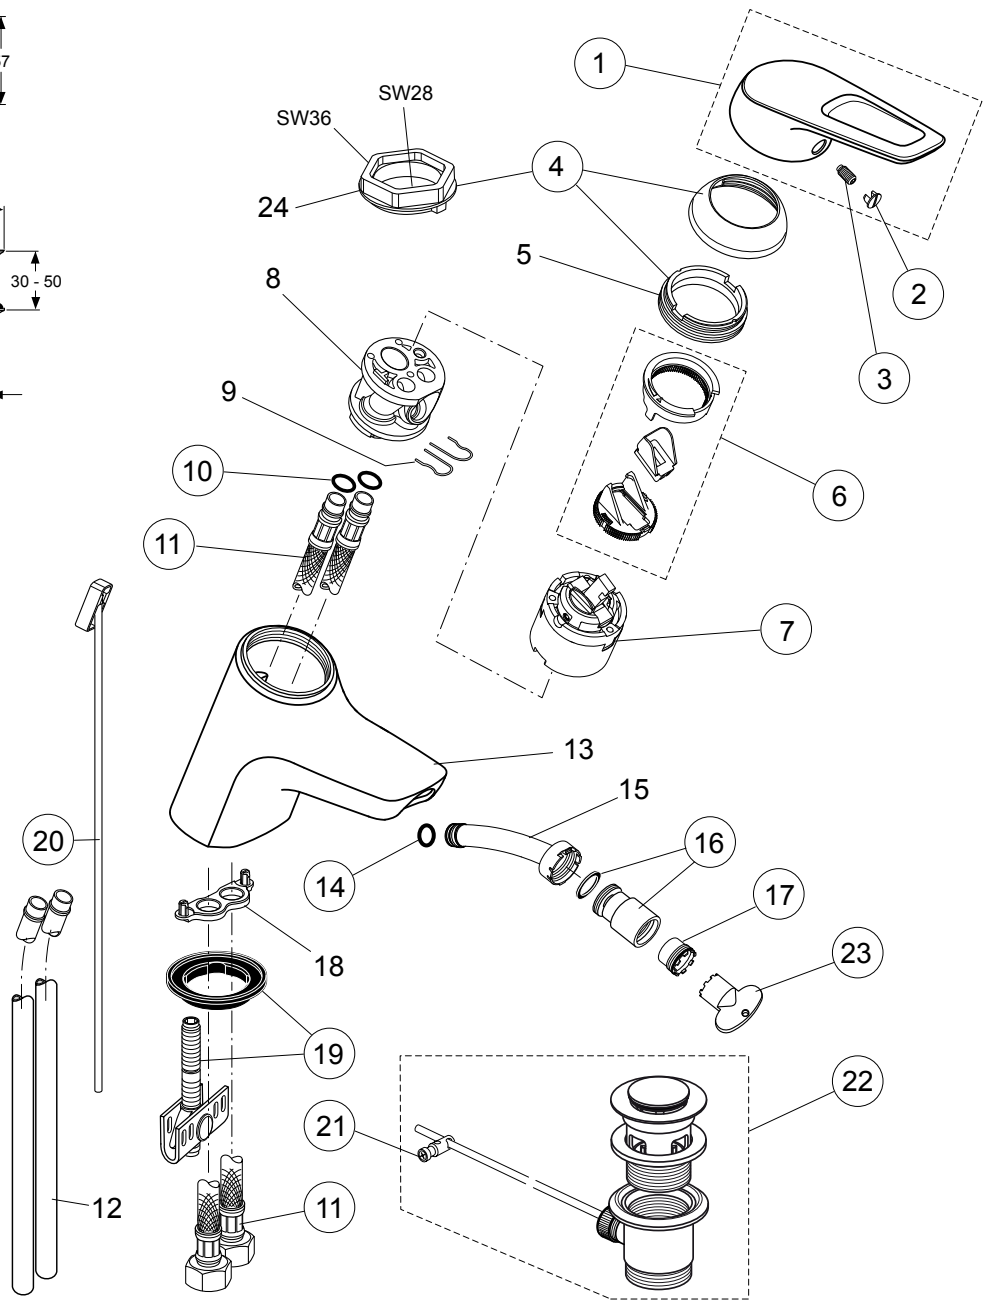

Ceramix Blue A5655.. A5657..

Produced from: Jan. 2011

SL bidet mixer flex. hose
with pop-up waste
chrome

A5655AA

SL bidet mixer Cu-pipe
with pop-up waste
chrome

A5657AA

Replace XX with the appropriate finish code
chrome = AA,

Example spare part order:
A 963 313 AA in chrome

Pos.	Description	Part-Number	Qty.	Pos.	Description	Part-Number	Qty.
1	Lever compl. with Logo ISI	A 963 313 XX	1 pcs	13	Body / container		
2	Cap red/blue for handle	A 963 054 NU	1 pcs	14	O-ring Ø 8x1,5	A 961 118 NU	1 pcs
3	Thread pin M5x10 DIN915	A 963 309 NU	1 pcs	15	Inlet BDT with M18x1		
4	Cover + pos.5 + key	B 960 862 XX	1 pcs	16	Ball joint M18x1 complete	A 962 385 XX	1 pcs
5	Thread ring M43x1,5 / M41x1,5			17	Aerator M16,5x1 -5ltr-	A 962 708 NU	1 pcs
6	ECO-function / Hot limiter	A 963 314 NU	1 Set	18	Cu-pipe fixation		
7	Cartridge Ø40 complete	A 963 785 NU	1 pcs	19	Fixation kit Top-Fix	A 960 949 NU	1 Set
8	Manifold			20	Lift rod with pull knob	A 963 357 XX	1 pcs
9	Clip			21	Bracket	A 963 404 NU	1 pcs
10	O-ring Ø 10x2,5	A 963 788 NU	1 pcs	22	Pop-up waste complete	A 961 230 XX	1 pcs
11	Flex. hose / Clip / G3/8	A 963 324 NU	1 pcs	23	Key for aerator	A 960 196 NU	1 Set
12	Cu-pipe / clip-technology			24	Insert for socket wrench (key for pos. 5)		