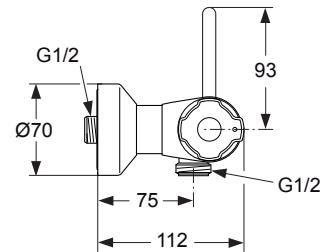

Ceraplus - Thermostat A5643..

Produced from: Aug. 2010

Shower Thermostat exposed
with function Desinfection

chrome **A5643AA**

Pos.	Description	Part-Number	Qty.	Pos.	Description	Part-Number	Qty.
1	Cap fort handle w/o Logo	E 960 641 AA	1 pcs	15	Seat M20 x 1 left thread		
2	Screw Egot PT KB50x10			16	O - ring Ø 17 x 2	A 961 810 NU	2 pcs
3	Handle for Temp. cpl.	A 963 226 AA	1 pcs	17	Strainer (screen)	A 962 595 NU	2 pcs
4	Screw (spigot)			18	S-Connector with low noise insert		
5	Screw M4 L=23,5	A 962 998 NU	2 pcs	19	Escutcheon in/outside	A 962 049 AA	1 Set
6	Volume control handle cpl.	A 962 953 AA	1 pcs	20	Sealing ring - in pos.18		
7	Temp. adjustment cpl.	A 963 427 NU	1 Set	21	S-Connector complete	A 962 050 AA	2 pcs
8	Thermostatic Cartridge	F 961 044 NU	1 pcs	22	O - ring Ø 17 x 2	A 961 810 NU	2 pcs
9	Repair-Set Cartridge	A 962 230 NU	1 Set	23	Nipple complete G1/2	A 963 651 NU	1 pcs
10	Body			24	Knurled head screw M3x30		
11	Handle insert + stopring	A 963 432 NU*	1 Set	25	Pin 3x10mm DIN 1474		
12	Cartridge G1/2	A 861 243 NU	1 pcs				
13	Coupling nut G3/4 - SW30						
14	Non-return valve DW15	A 962 594 NU	2 pcs				