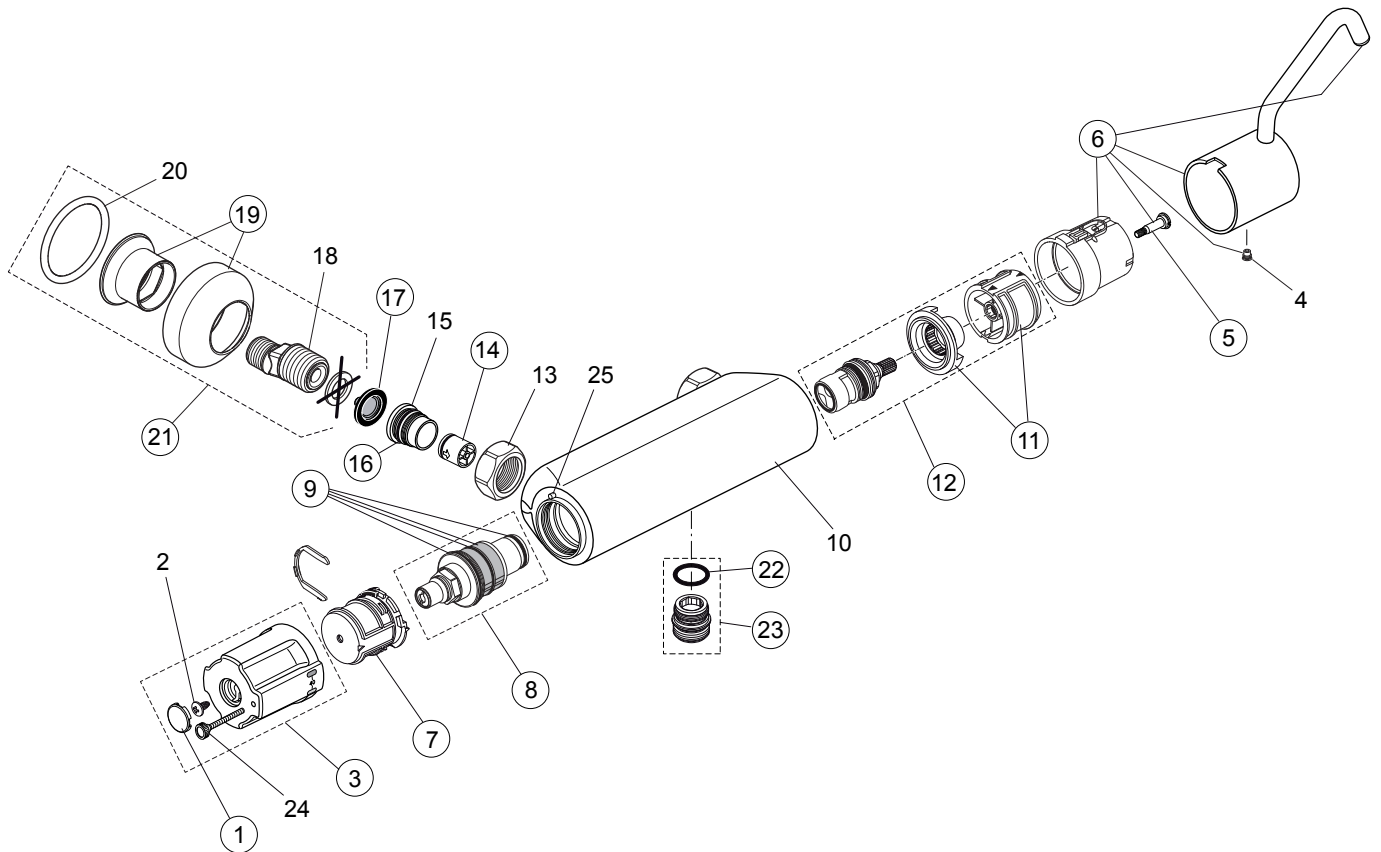

Ceraplus - Thermostat A5643..

Produced from: Aug. 2010

Shower Thermostat exposed
with function Desinfection

chrome **A5643AA**

Pos.	Description	Part-Number	Qty.	Pos.	Description	Part-Number	Qty.
1	Cap fort handle w/o Logo	E 960 641 AA	1 pcs	15	Seat M20 x 1 left thread		
2	Screw Egot PT KB50x10			16	O - ring Ø 17 x 2	A 961 810 NU	2 pcs
3	Handle for Temp. cpl.	A 963 226 AA	1 pcs	17	Strainer (screen)	A 962 595 NU	2 pcs
4	Screw (spigot)			18	S-Connector with low noise insert		
5	Screw M4 L=23,5	A 962 998 NU	2 pcs	19	Escutcheon in/outside	A 962 049 AA	1 Set
6	Volume control handle cpl.	A 962 953 AA	1 pcs	20	Sealing ring - in pos.18		
7	Temp. adjustment cpl.	A 963 427 NU	1 Set	21	S-Connector complete	A 962 050 AA	2 pcs
8	Thermostatic Cartridge	F 961 044 NU	1 pcs	22	O - ring Ø 17 x 2	A 961 810 NU	2 pcs
9	Repair-Set Cartridge	A 962 230 NU	1 Set	23	Nipple complete G1/2	A 963 651 NU	1 pcs
10	Body			24	Knurled head screw M3x30		
11	Handle insert + stopring	A 963 432 NU*	1 Set	25	Pin 3x10mm DIN 1474		
12	Cartridge G1/2	A 861 243 NU	1 pcs				
13	Coupling nut G3/4 - SW30						
14	Non-return valve DW15	A 962 594 NU	2 pcs				

* Universal-Set (not all parts needed)