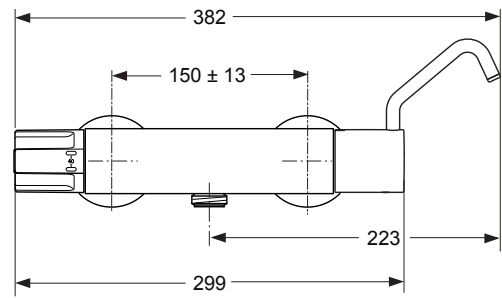

Ceraplus - Thermostat A5643..

Produced from: Aug. 2010

Shower Thermostat exposed
with function Desinfection

chrome **A5643AA**

Pos.	Description	Part-Number	Qty.	Pos.	Description	Part-Number	Qty.
1	Cap fort handle w/o Logo	E 960 641 AA	1 pcs	15	Seat M20 x 1 left thread		
2	Screw Egot PT KB50x10			16	O - ring Ø 17 x 2	A 961 810 NU	2 pcs
3	Handle for Temp. cpl.	A 963 226 AA	1 pcs	17	Strainer (screen)	A 962 595 NU	2 pcs
4	Screw (spigot)			18	S-Connector with low noise insert		
5	Screw M4 L=23,5	A 962 998 NU	2 pcs	19	Escutcheon in/outside	A 962 049 AA	1 Set
6	Volume control handle cpl.	A 962 953 AA	1 pcs	20	Sealing ring - in pos.18		
7	Temp. adjustment cpl.	A 963 427 NU	1 Set	21	S-Connector complete	A 962 050 AA	2 pcs
8	Thermostatic Cartridge	F 961 044 NU	1 pcs	22	O - ring Ø 17 x 2	A 961 810 NU	2 pcs
9	Repair-Set Cartridge	A 962 230 NU	1 Set	23	Nipple complete G1/2	A 963 651 NU	1 pcs
10	Body			24	Knurled head screw M3x30		
11	Handle insert + stopring	A 963 432 NU*	1 Set	25	Pin 3x10mm DIN 1474		
12	Cartridge G1/2	A 861 243 NU	1 pcs				
13	Coupling nut G3/4 - SW30						
14	Non-return valve DW15	A 962 594 NU	2 pcs				