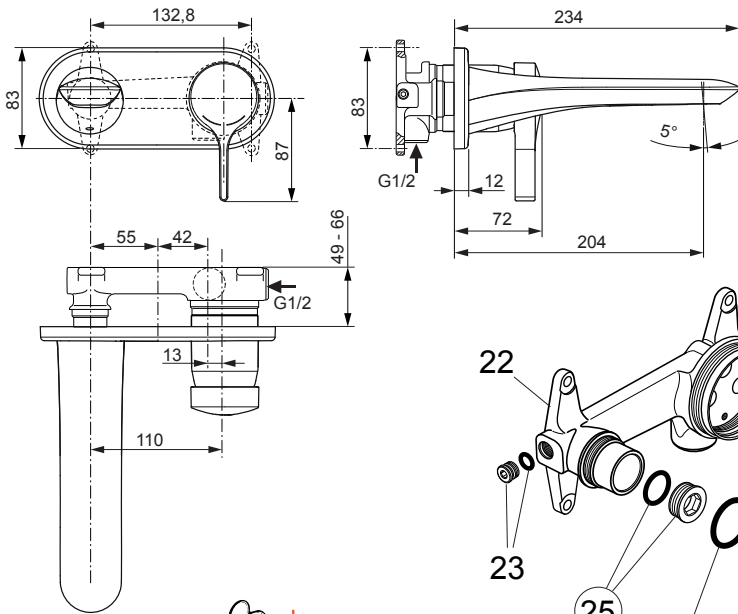

Melange A5591.. A5831..

Produced from: **Sept. 2013**

Pre-installation kit 1 **A5948NU**
 Design parts chrome Kit2 **A5591AA**
 Design parts chrome Kit1 + Kit2 **A5831AA**

Pos.	Description	Part-Number	Qty.	Pos.	Description	Part-Number	Qty.
1	Lever compl. with Logo ISI	A 962 065 AA	1 pcs	16	Connector nipple		
2	Thread pin M5x10 DIN915	A 963 309 NU	1 pcs	17	O - ring Ø 19 x 2,5		
3	Cover cap	A 960 893 AA	1 pcs	18	Plastic ring		
4	ECO-kit			19	O - ring Ø 47,3 x 1,78	A 963 526 NU	2 pcs
5	Cylindrical screw M4x69	A 963 783 NU	3 pcs	20	Plastic insert		
6	Cartridge with pos. 4	A 960 500 NU	1 pcs	21	Low noise insert complete	A 963 524 NU	1 Set
7	Escutcheon	F 960 981 AA	1 pcs	22	Body (built-in)		
8a	Aerator-5l/min + Key (A5591)	A 962 079 NU	1 pcs	23	Superior block M10x1		
8b	Aerator-5l/min + Key (A5831)	A 962 080 AA	1 pcs	24	Flushing device complete	F 960 881 NU	1 Set
8c	Aerator-full flow (A5831)	A 960 191 NU	1 pcs	25	Plug with o-ring	A 963 548 NU	1 pcs
9	Spout 200mm projection			26	O - ring Ø 54 x 2,5		
10	Thread pin M6x8 DIN914	A 860 691 NU	1 pcs	27	Plaster guard for cartridge		
11	O - ring Ø 28 x 3	A 960 071 NU	2 pcs	28	Cover for pos. 27		
12	Connector spout			29	O - ring Ø 26 x 2,5	A 860 845 NU	1 pcs
13	Groove pin 3x10 DIN1474			30	Plaster guard for spout		
14	O - ring Ø 41 x 1,78	A 961 863 NU	1 pcs	31	Cover for pos. 30		
15	O - ring Ø 10 x 2	A 963 495 NU	2 pcs	32	Extension kit 20mm longer	F 960 866 NU	1 Set