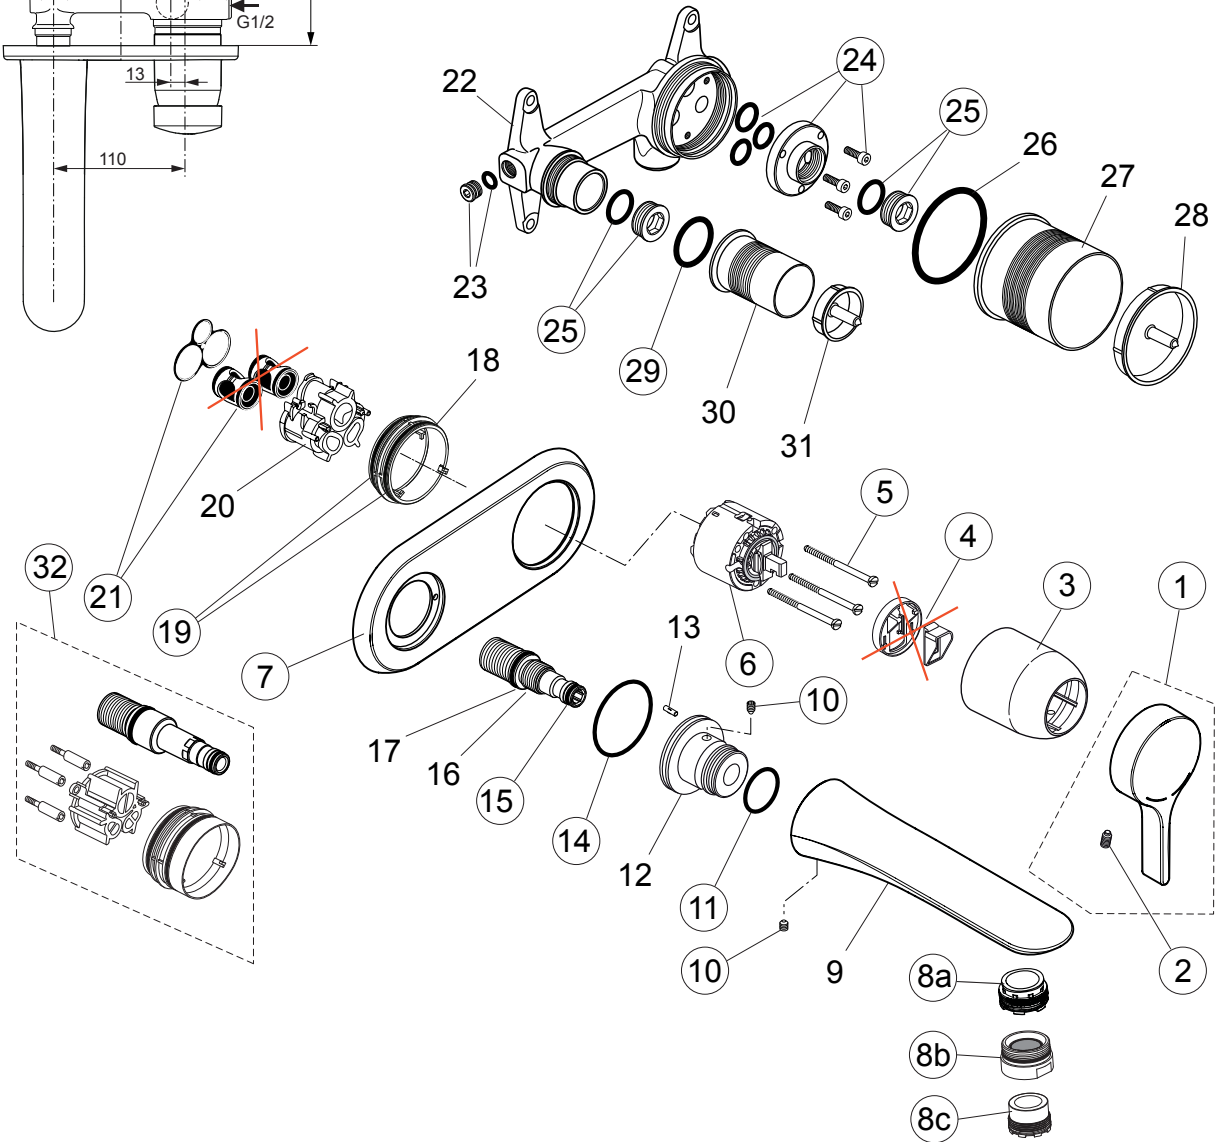

Melange A5591.. A5831..

Produced from: **Sept. 2013**

Pre-installation kit 1 **A5948NU**
 Design parts chrome Kit2 **A5591AA**
 Design parts chrome Kit1 + Kit2 **A5831AA**

Pos.	Description	Part-Number	Qty.	Pos.	Description	Part-Number	Qty.
1	Lever compl. with Logo ISI	A 962 065 AA	1 pcs	16	Connector nipple		
2	Thread pin M5x10 DIN915	A 963 309 NU	1 pcs	17	O - ring Ø 19 x 2,5		
3	Cover cap	A 960 893 AA	1 pcs	18	Plastic ring		
4	ECO-kit			19	O - ring Ø 47,3 x 1,78	A 963 526 NU	2 pcs
5	Cylindrical screw M4x69	A 963 783 NU	3 pcs	20	Plastic insert		
6	Cartridge with pos. 4	A 960 500 NU	1 pcs	21	Low noise insert complete	A 963 524 NU	1 Set
7	Escutcheon	F 960 981 AA	1 pcs	22	Body (built-in)		
8a	Aerator-5l/min + Key (A5591)	A 962 079 NU	1 pcs	23	Superior block M10x1		
8b	Aerator-5l/min + Key (A5831)	A 962 080 AA	1 pcs	24	Flushing device complete	F 960 881 NU	1 Set
8c	Aerator-full flow (A5831)	A 960 191 NU	1 pcs	25	Plug with o-ring	A 963 548 NU	1 pcs
9	Spout 200mm projection			26	O - ring Ø 54 x 2,5		
10	Thread pin M6x8 DIN914	A 860 691 NU	1 pcs	27	Plaster guard for cartridge		
11	O - ring Ø 28 x 3	A 960 071 NU	2 pcs	28	Cover for pos. 27		
12	Connector spout			29	O - ring Ø 26 x 2,5	A 860 845 NU	1 pcs
13	Groove pin 3x10 DIN1474			30	Plaster guard for spout		
14	O - ring Ø 41 x 1,78	A 961 863 NU	1 pcs	31	Cover for pos. 30		
15	O - ring Ø 10 x 2	A 963 495 NU	2 pcs	32	Extension kit 20mm longer	F 960 866 NU	1 Set