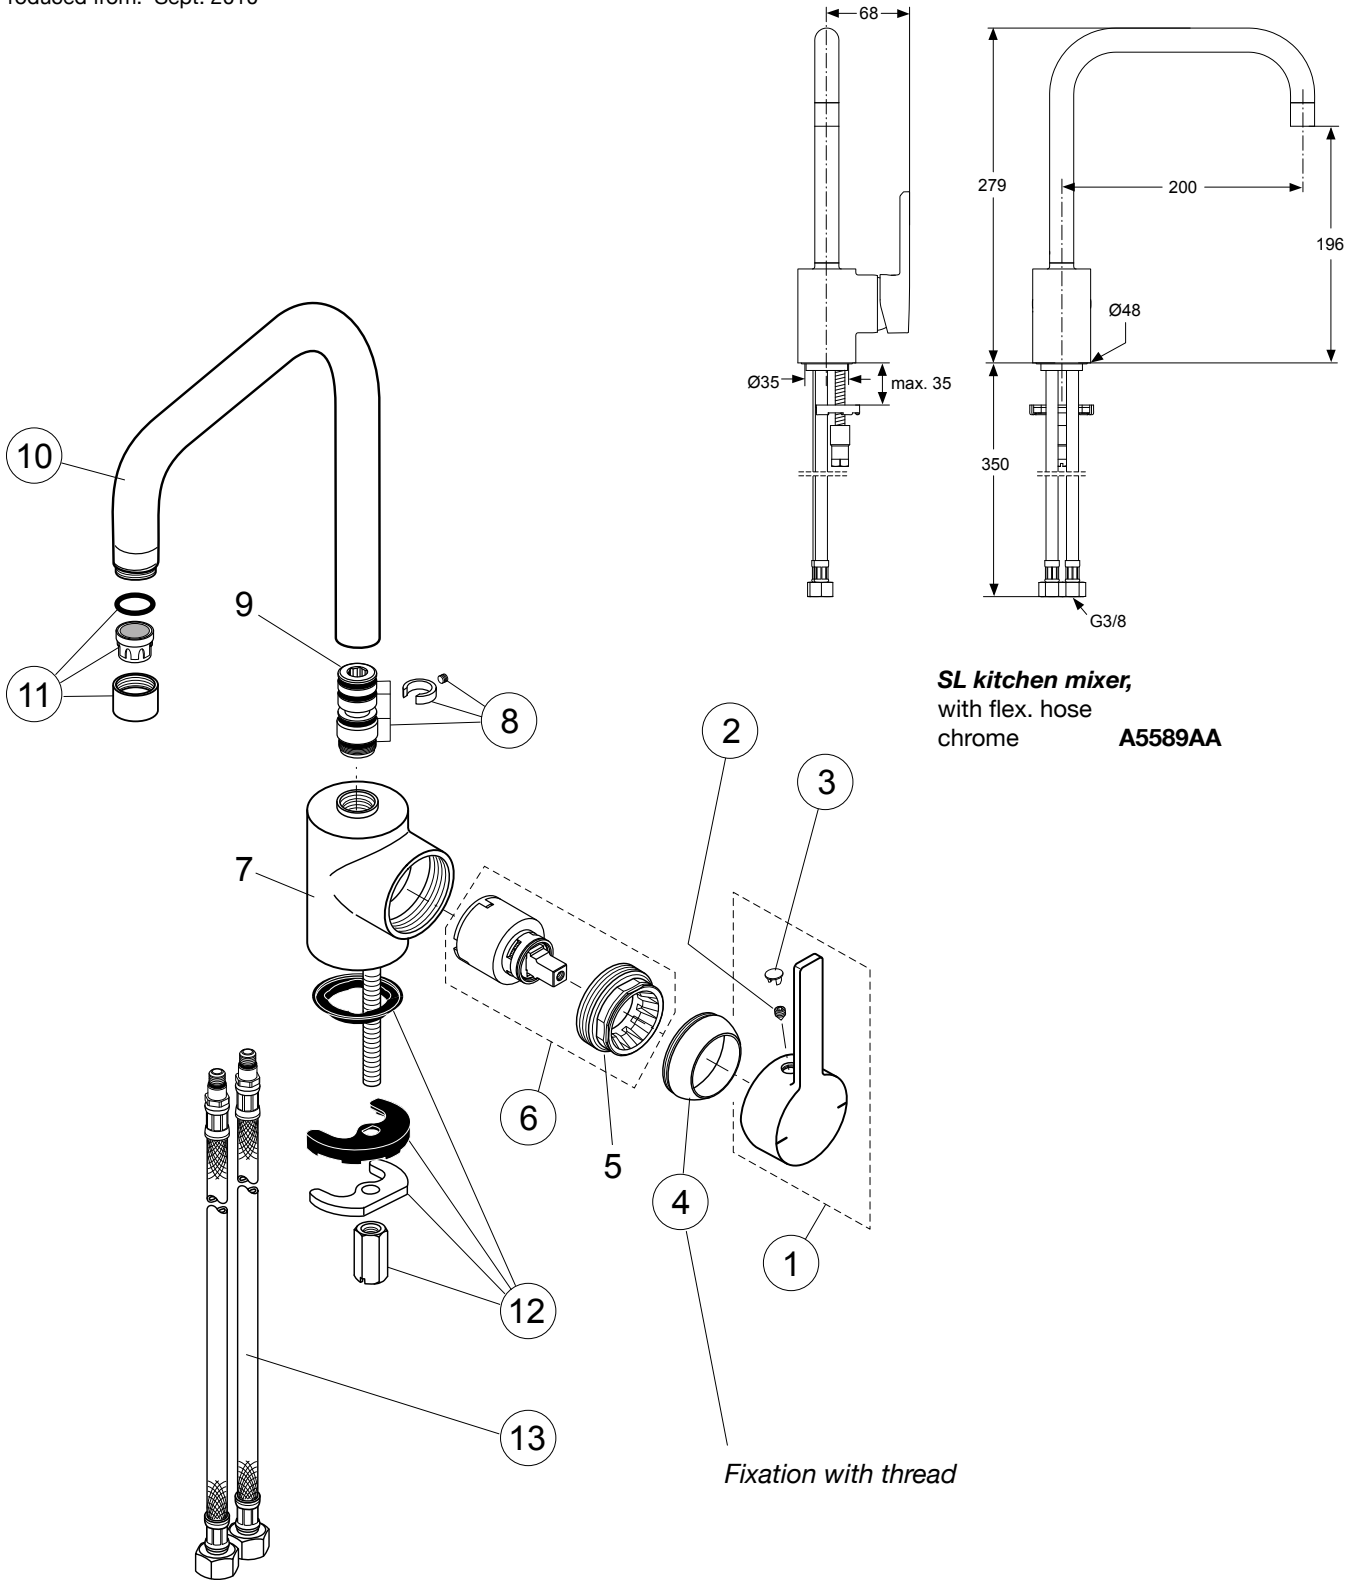

Produced from: Sept. 2010

Pos.	Description	Part-Number	Qty.	Pos.	Description	Part-Number	Qty.
1	Lever cpl. with red/blue	A 960 717 AA	1 pcs	9	Nipple for spout	F 960 223 AA	1 pcs
2	Thread pin M5x6 DIN914	A 860 603 NU	1 pcs	10	Spout with aerator	F 960 223 AA	1 pcs
3	Handle cap	B 960 473 AA	1 pcs	11	Aerator M18x1	F 960 520 AA	1 pcs
4	Cover cap M43 x 1,5	A 960 731 AA	1 pcs	12	Fixation kit	A 962 357 NU	1 Set
5	Clamping nut M43 x 1,5			13	Flex. hose M10x1 - G3/8	A 860 612 NU	1 pcs
6	Cartridge complete	A 860 114 NU	1 Set				
7	Body						
8	Repair set spout	F 960 033 NU	1 Set				