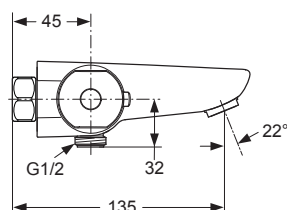

Nimbus Therm A5551..

VENLO

Produced from: July 2010

Bath/Shower Thermostat
chrome **A5551AA**

Pos.	Description	Part-Number	Qty.	Pos.	Description	Part-Number	Qty.
1	Cap for handle	A 962 221 NU	1 Set	15	Ring (Clip)		
2	Screw Ejot PT KB50x10			16	Coupling nut G3/4 - SW30		
3	Handle with screw set	A 962 222 AA	1 pcs	17	Non-return valve DW15	A 962 594 NU	2 pcs
4	Screw M4 L=23,5	A 962 998 NU	2 pcs	18	O - ring Ø 17 x 2	A 961 810 NU	2 pcs
5	Handle with screw set	A 962 222 AA	1 pcs	19	Seat M20 x 1 left thread		
6	Temp. adjustment compl.	A 963 427 NU	1 Set	20	Strainer (screen)	A 962 595 NU	2 pcs
7	Thermostatic Cartridge	A 962 229 NU	1 pcs	21	Nipple G1/2 for shower		
8	Repair-Set Cartridge	A 962 230 NU	1 Set	22	Aerator M24x1 -C-	A 961 132 AA	1 pcs
9	Body for Bath/shower			23	Pull knob	A 963 537 AA	1 pcs
10	Handle insert + stop ring	A 963 432 NU	1 Set	24	Diverter cpl. with knob	A 960 575 AA	1 pcs
11	Headwork (Cartridge)	A 963 400 NU	1 pcs				
12	Cover for B/S 150mm						
13	Sealing stripes						
14	Back plate (frame)						