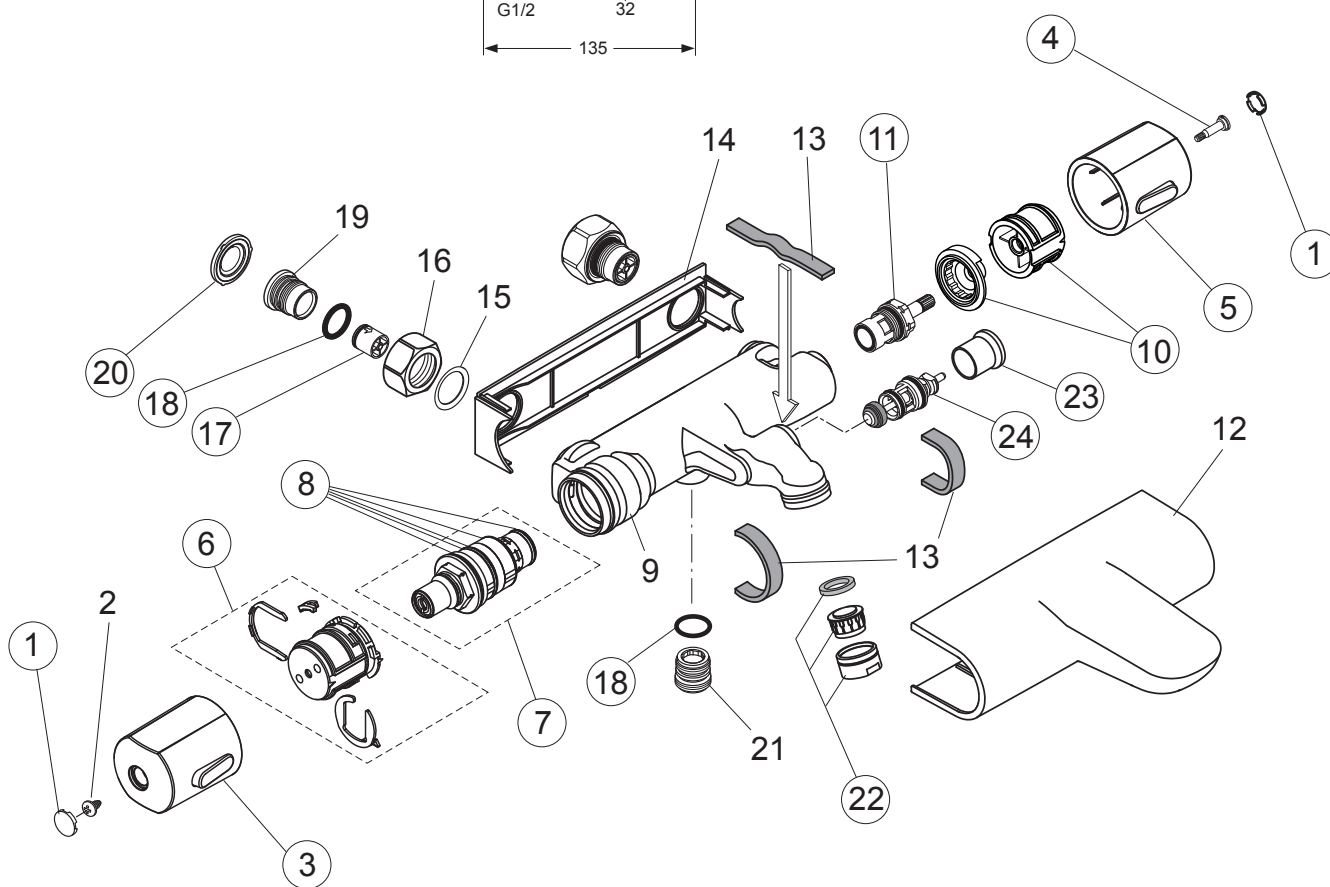

Nimbus Therm A5551..

VENLO

Produced from: July 2010

Bath/Shower Thermostat
chrome **A5551AA**

Pos.	Description	Part-Number	Qty.	Pos.	Description	Part-Number	Qty.
1	Cap for handle	A 962 221 NU	1 Set	15	Ring (Clip)		
2	Screw Ejot PT KB50x10			16	Coupling nut G3/4 - SW30		
3	Handle with screw set	A 962 222 AA	1 pcs	17	Non-return valve DW15	A 962 594 NU	2 pcs
4	Screw M4 L=23,5	A 962 998 NU	2 pcs	18	O - ring Ø 17 x 2	A 961 810 NU	2 pcs
5	Handle with screw set	A 962 222 AA	1 pcs	19	Seat M20 x 1 left thread		
6	Temp. adjustment compl.	A 963 427 NU	1 Set	20	Strainer (screen)	A 962 595 NU	2 pcs
7	Thermostatic Cartridge	A 962 229 NU	1 pcs	21	Nipple G1/2 for shower		
8	Repair-Set Cartridge	A 962 230 NU	1 Set	22	Aerator M24x1 -C-	A 961 132 AA	1 pcs
9	Body for Bath/shower			23	Pull knob	A 963 537 AA	1 pcs
10	Handle insert + stop ring	A 963 432 NU	1 Set	24	Diverter cpl. with knob	A 960 575 AA	1 pcs
11	Headwork (Cartridge)	A 963 400 NU	1 pcs				
12	Cover for B/S 150mm						
13	Sealing stripes						
14	Back plate (frame)						