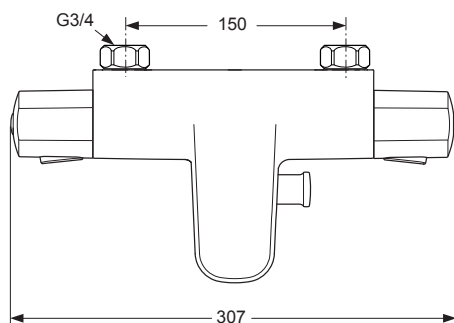

Nimbus Therm A5551..

VENLO

Produced from: July 2010

Bath/Shower Thermostat
chrome **A5551AA**

Pos.	Description	Part-Number	Qty.	Pos.	Description	Part-Number	Qty.
1	Cap for handle	A 962 221 NU	1 Set	15	Ring (Clip)		
2	Screw Ejot PT KB50x10			16	Coupling nut G3/4 - SW30		
3	Handle with screw set	A 962 222 AA	1 pcs	17	Non-return valve DW15	A 962 594 NU	2 pcs
4	Screw M4 L=23,5	A 962 998 NU	2 pcs	18	O - ring Ø 17 x 2	A 961 810 NU	2 pcs
5	Handle with screw set	A 962 222 AA	1 pcs	19	Seat M20 x 1 left thread		
6	Temp. adjustment compl.	A 963 427 NU	1 Set	20	Strainer (screen)	A 962 595 NU	2 pcs
7	Thermostatic Cartridge	A 962 229 NU	1 pcs	21	Nipple G1/2 for shower		
8	Repair-Set Cartridge	A 962 230 NU	1 Set	22	Aerator M24x1 -C-	A 961 132 AA	1 pcs
9	Body for Bath/shower			23	Pull knob	A 963 537 AA	1 pcs
10	Handle insert + stop ring	A 963 432 NU	1 Set	24	Diverter cpl. with knob	A 960 575 AA	1 pcs
11	Headwork (Cartridge)	A 963 400 NU	1 pcs				
12	Cover for B/S 150mm						
13	Sealing stripes						
14	Back plate (frame)						