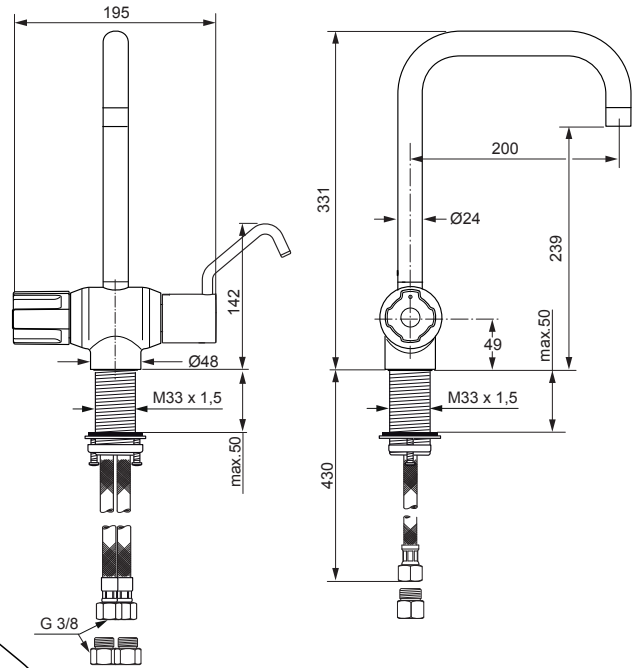

Produced from: Oct. 2015

1Hole Lavy Thermostat

chrome **A5548AA**

Pos.	Description	Part-Number	Qty.	Pos.	Description	Part-Number	Qty.
1	Cap for handle w/o Logo	<b>E 960 641 AA</b>	1 pcs	13	Repair set spout cpl.	<b>F 960 031 NU</b>	1 Set
2	Screw Ejot PT KB50x10			14	Nipple for spout		
3	Handle f. temperature cpl.	<b>A 963 213 AA</b>	1 pcs	15	Spout without aerator	<b>A 951 480 AA</b>	1 pcs
4	Screw ( spigot )			16	Aerator M22x1 -A-	<b>A 961 883 AA</b>	1 pcs
5	Screw M4 L=23,5	<b>A 962 998 NU</b>	2 pcs	17	Fixation set	<b>A 960 263 NU</b>	1 Set
6	Volume control handle cpl.	<b>A 962 953 AA</b>	1 pcs	18	Flex. hose M10x1 / G3/8	<b>A 963 600 NU</b>	1 pcs
7	Temp. adjustment cpl.	<b>A 961 889 NU</b>	1 Set	19	Non-return valve	<b>A 961 909 AA</b>	2 pcs
8	Thermostatic Cartridge	<b>F 961 044 NU</b>	1 pcs	20	Knurled head screw M3x30		
9	Repair-Set Cartridge	<b>A 962 230 NU</b>	1 Set	21	Stabilizing Plate	<b>A 962 328 NU</b>	1 pcs
10	Body			22	O-Ring 40x2,50	<b>A 860 070 NU</b>	1 pcs
11	Handle insert + stopring	<b>A 963 432 NU*</b>	1 Set				
12	Cartridge G1/2	<b>A 861 243 NU</b>	1 pcs				