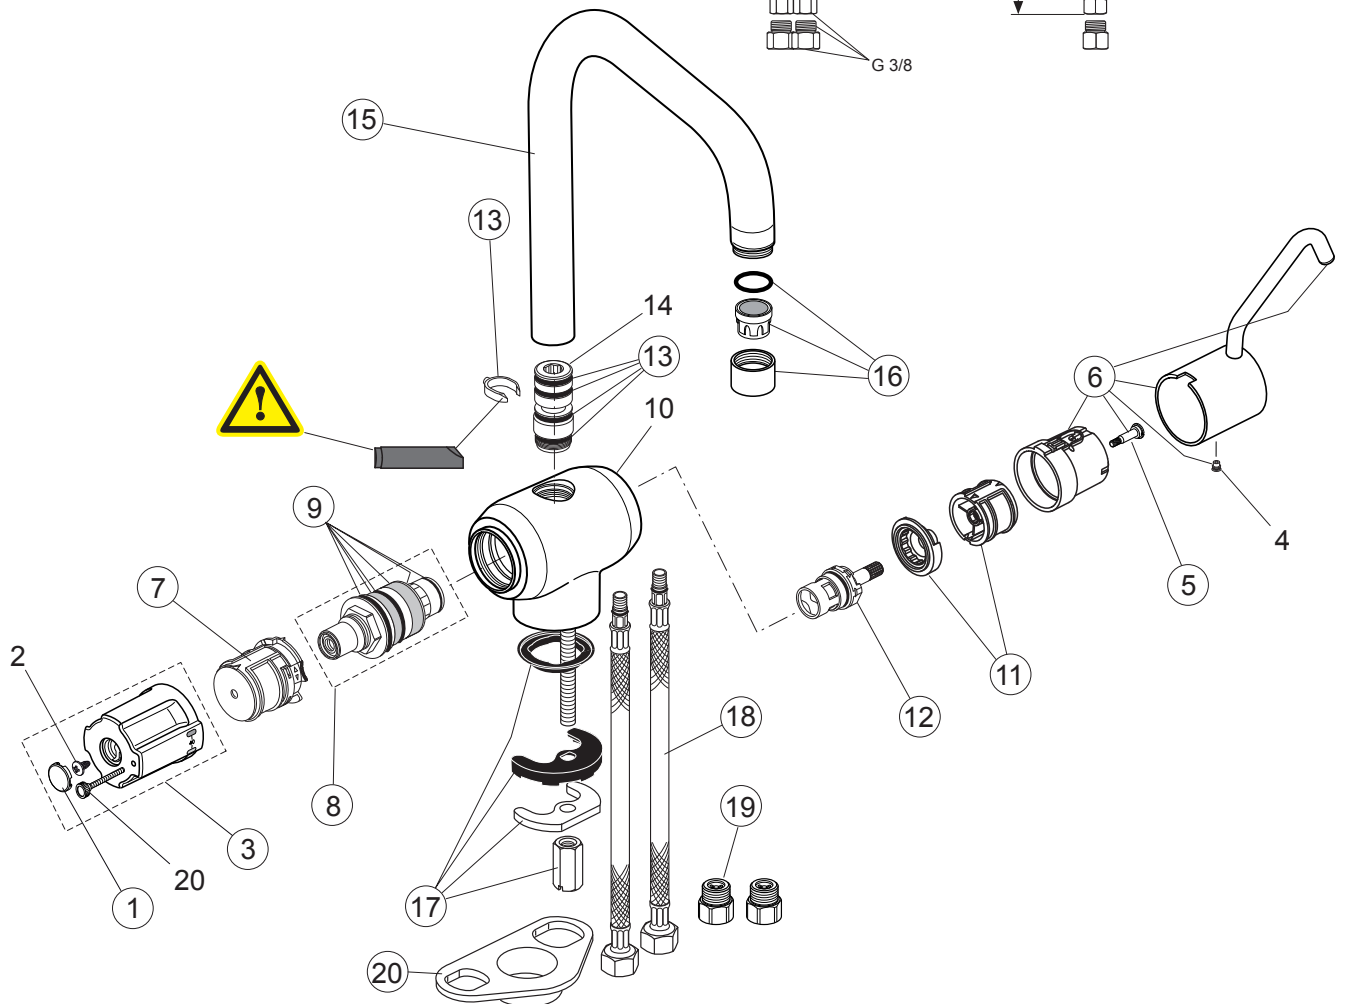

Produced from: June 2010 - Oct. 2015

1Hole Lavy Thermostat
chrome **A5548AA**

Pos.	Description	Part-Number	Qty.	Pos.	Description	Part-Number	Qty.
1	Cap for handle w/o Logo	E 960 641 AA	1 pcs	11	Handle insert + stopring	A 963 432 NU	1 Set
2	Screw Ejot PT KB50x10			12	Headwork (Cartridge)	A 963 033 NU	1 pcs
3	Handle f. temperature cpl.	A 963 213 AA	1 pcs	13	Repair set spout cpl.	F 960 031 NU	1 Set
4	Screw (spigot)			14	Nipple for spout		
5	Screw M4 L=23,5	A 962 998 NU	2 pcs	15	Spout without aerator	A 961 789 AA	1 pcs
6	Volume control handle cpl.	A 962 953 AA	1 pcs	16	Aerator M22x1 -A-	A 961 883 AA	1 pcs
7	Temp. adjustment cpl.	A 961 889 NU	1 Set	17	Fixation set	A 962 139 NU	1 Set
8	Thermostatic Cartridge	F 961 044 NU	1 pcs	18	Flex. hose M10x1 / G3/8	A 963 600 NU	1 pcs
9	Repair-Set Cartridge	A 962 230 NU	1 Set	19	Non-return valve	A 961 909 AA	2 pcs
10	Body			20	Knurled head screw M3x30