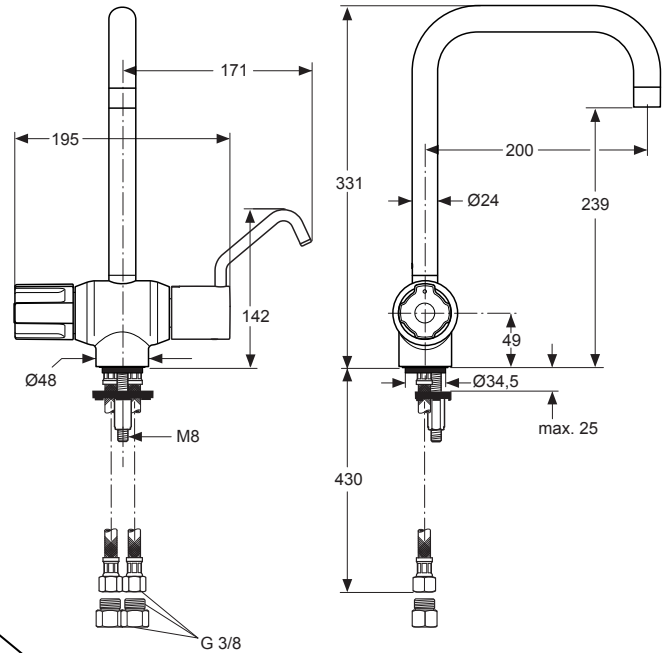

Produced from: June 2010 - Oct. 2015

1Hole Lavy Thermostat
chrome **A5548AA**

Pos.	Description	Part-Number	Qty.	Pos.	Description	Part-Number	Qty.
1	Cap for handle w/o Logo	E 960 641 AA	1 pcs	11	Handle insert + stopring	A 963 432 NU	1 Set
2	Screw Ejot PT KB50x10			12	Headwork (Cartridge)	A 963 033 NU	1 pcs
3	Handle f. temperature cpl.	A 963 213 AA	1 pcs	13	Repair set spout cpl.	F 960 031 NU	1 Set
4	Screw (spigot)			14	Nipple for spout		
5	Screw M4 L=23,5	A 962 998 NU	2 pcs	15	Spout without aerator	A 961 789 AA	1 pcs
6	Volume control handle cpl.	A 962 953 AA	1 pcs	16	Aerator M22x1 -A-	A 961 883 AA	1 pcs
7	Temp. adjustment cpl.	A 961 889 NU	1 Set	17	Fixation set	A 962 139 NU	1 Set
8	Thermostatic Cartridge	F 961 044 NU	1 pcs	18	Flex. hose M10x1 / G3/8	A 963 600 NU	1 pcs
9	Repair-Set Cartridge	A 962 230 NU	1 Set	19	Non-return valve	A 961 909 AA	2 pcs
10	Body			20	Knurled head screw M3x30