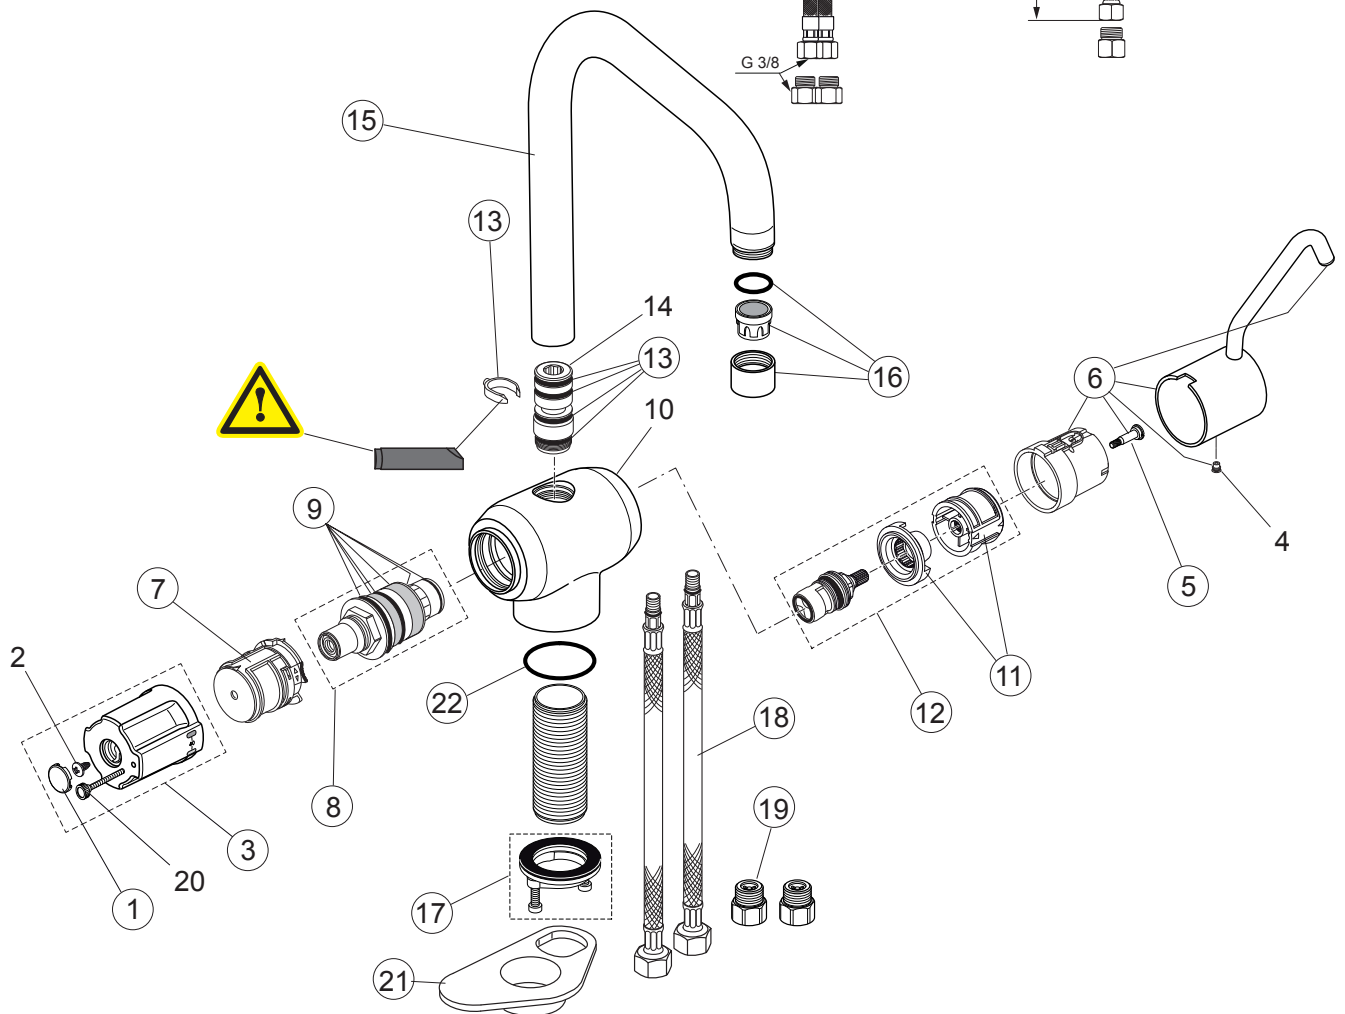

Produced from: Oct. 2015

1Hole Lavy Thermostat

chrome **A5548AA**

Pos.	Description	Part-Number	Qty.	Pos.	Description	Part-Number	Qty.
1	Cap for handle w/o Logo	<b>E 960 641 AA</b>	1 pcs	13	Repair set spout cpl.	<b>F 960 031 NU</b>	1 Set
2	Screw Ejot PT KB50x10			14	Nipple for spout		
3	Handle f. temperature cpl.	<b>A 963 213 AA</b>	1 pcs	15	Spout without aerator	<b>A 951 480 AA</b>	1 pcs
4	Screw ( spigot )			16	Aerator M22x1 -A-	<b>A 961 883 AA</b>	1 pcs
5	Screw M4 L=23,5	<b>A 962 998 NU</b>	2 pcs	17	Fixation set	<b>A 960 263 NU</b>	1 Set
6	Volume control handle cpl.	<b>A 962 953 AA</b>	1 pcs	18	Flex. hose M10x1 / G3/8	<b>A 963 600 NU</b>	1 pcs
7	Temp. adjustment cpl.	<b>A 961 889 NU</b>	1 Set	19	Non-return valve	<b>A 961 909 AA</b>	2 pcs
8	Thermostatic Cartridge	<b>F 961 044 NU</b>	1 pcs	20	Knurled head screw M3x30		
9	Repair-Set Cartridge	<b>A 962 230 NU</b>	1 Set	21	Stabilizing Plate	<b>A 962 328 NU</b>	1 pcs
10	Body			22	O-Ring 40x2,50	<b>A 860 070 NU</b>	1 pcs
11	Handle insert + stopring	<b>A 963 432 NU*</b>	1 Set				
12	Cartridge G1/2	<b>A 861 243 NU</b>	1 pcs				