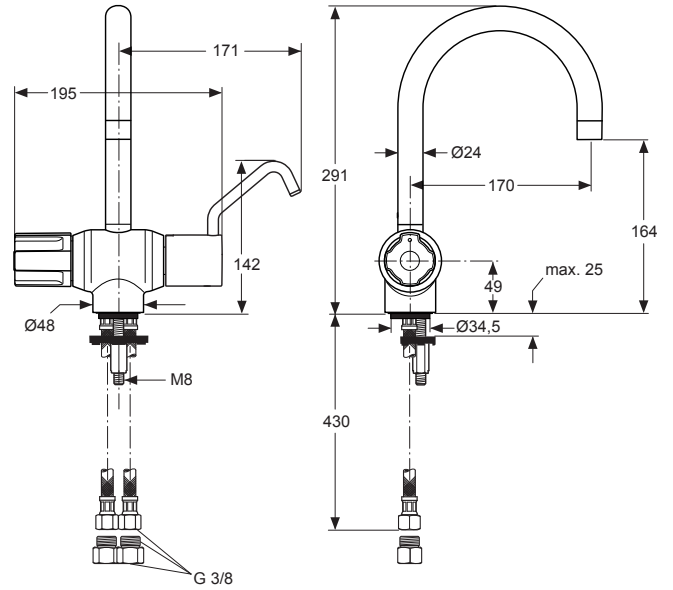

Produced from: June 2010 - Oct. 2015

1Hole Lavy Thermostat
chrome **A5547AA**

Pos.	Description	Part-Number	Qty.	Pos.	Description	Part-Number	Qty.
1	Cap for handle w/o Logo	E 960 641 AA	1 pcs	11	Handle insert + stopring	A 963 432 NU	1 Set
2	Screw Ejot PT KB50x10			12	Headwork (Cartridge)	A 963 033 NU	1 pcs
3	Handle f. temperature cpl.	A 963 213 AA	1 pcs	13	Repair set spout cpl.	F 960 031 NU	1 Set
4	Screw (spigot)			14	Nipple for spout		
5	Screw M4 L=23,5	A 962 998 NU	2 pcs	15	Spout without aerator	A 960 846 AA	1 pcs
6	Volume control handle cpl.	A 962 953 AA	1 pcs	16	Aerator M22x1 -A-	A 961 883 AA	1 pcs
7	Temp. adjustment cpl.	A 961 889 NU	1 Set	17	Fixation set	A 962 139 NU	1 Set
8	Thermostatic Cartridge	F 961 044 NU	1 pcs	18	Flex. hose M10x1 / G3/8	A 963 600 NU	1 pcs
9	Repair-Set Cartridge	A 962 230 NU	1 Set	19	Non-return valve	A 961 909 AA	2 pcs
10	Body			20	Knurled head screw M3x30