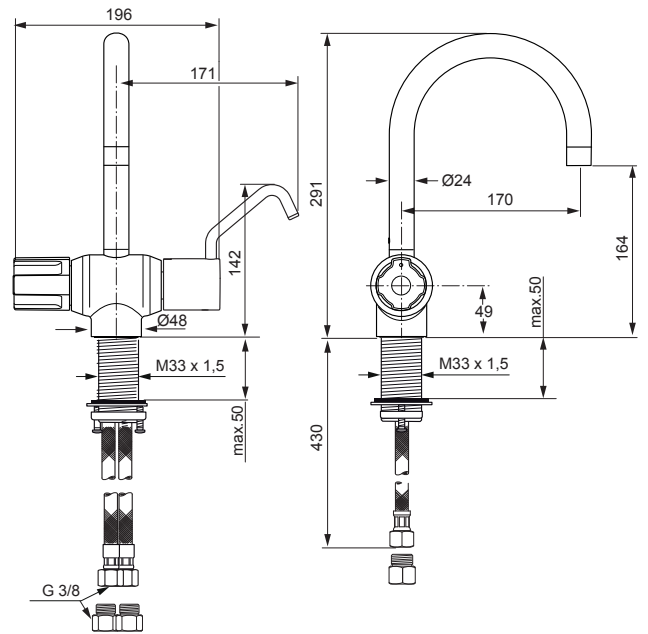

Produced from: Oct. 2015

1Hole Lavy Thermostat  
chrome **A5547AA**

Pos.	Description	Part-Number	Qty.	Pos.	Description	Part-Number	Qty.
1	Cap for handle w/o Logo	<b>E 960 641 AA</b>	1 pcs	13	Repair set spout cpl.	<b>F 960 031 NU</b>	1 Set
2	Screw Ejot PT KB50x10			14	Nipple for spout		
3	Handle f. temperature cpl.	<b>A 963 213 AA</b>	1 pcs	15	Spout without aerator	<b>A 960 846 AA</b>	1 pcs
4	Screw ( spigot )			16	Aerator M22x1 -A-	<b>A 961 883 AA</b>	1 pcs
5	Screw M4 L=23,5	<b>A 962 998 NU</b>	2 pcs	17	Fixation set	<b>A 960 263 NU</b>	1 Set
6	Volume control handle cpl.	<b>A 962 953 AA</b>	1 pcs	18	Flex. hose M10x1 / G3/8	<b>A 963 600 NU</b>	1 pcs
7	Temp. adjustment cpl.	<b>A 961 889 NU</b>	1 Set	19	Non-return valve	<b>A 961 909 AA</b>	2 pcs
8	Thermostatic Cartridge	<b>F 961 044 NU</b>	1 pcs	20	Knurled head screw M3x30		
9	Repair-Set Cartridge	<b>A 962 230 NU</b>	1 Set	21	O-Ring 40x2,50	<b>A 860 070 NU</b>	1 pcs
10	Body						
11	Handle insert + stopring	<b>A 963 432 NU*</b>	1 Set				
12	Cartridge G1/2	<b>A 861 243 NU</b>	1 pcs				