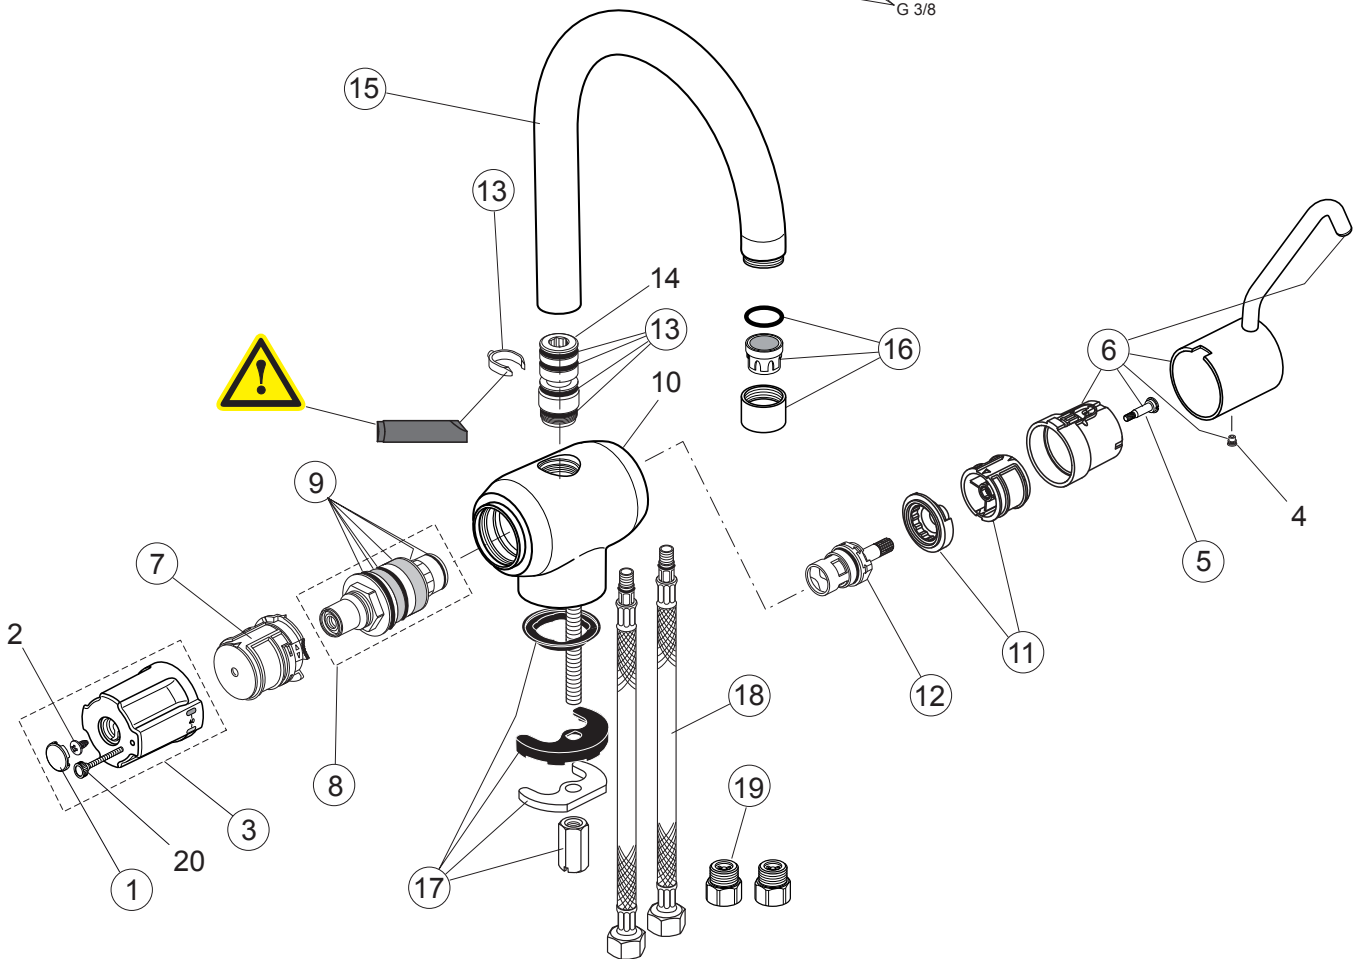

Produced from: June 2010 - Oct. 2015

1Hole Lavy Thermostat
chrome **A5547AA**

Pos.	Description	Part-Number	Qty.	Pos.	Description	Part-Number	Qty.
1	Cap for handle w/o Logo	E 960 641 AA	1 pcs	11	Handle insert + stopring	A 963 432 NU	1 Set
2	Screw Ejot PT KB50x10			12	Headwork (Cartridge)	A 963 033 NU	1 pcs
3	Handle f. temperature cpl.	A 963 213 AA	1 pcs	13	Repair set spout cpl.	F 960 031 NU	1 Set
4	Screw (spigot)			14	Nipple for spout		
5	Screw M4 L=23,5	A 962 998 NU	2 pcs	15	Spout without aerator	A 960 846 AA	1 pcs
6	Volume control handle cpl.	A 962 953 AA	1 pcs	16	Aerator M22x1 -A-	A 961 883 AA	1 pcs
7	Temp. adjustment cpl.	A 961 889 NU	1 Set	17	Fixation set	A 962 139 NU	1 Set
8	Thermostatic Cartridge	F 961 044 NU	1 pcs	18	Flex. hose M10x1 / G3/8	A 963 600 NU	1 pcs
9	Repair-Set Cartridge	A 962 230 NU	1 Set	19	Non-return valve	A 961 909 AA	2 pcs
10	Body			20	Knurled head screw M3x30