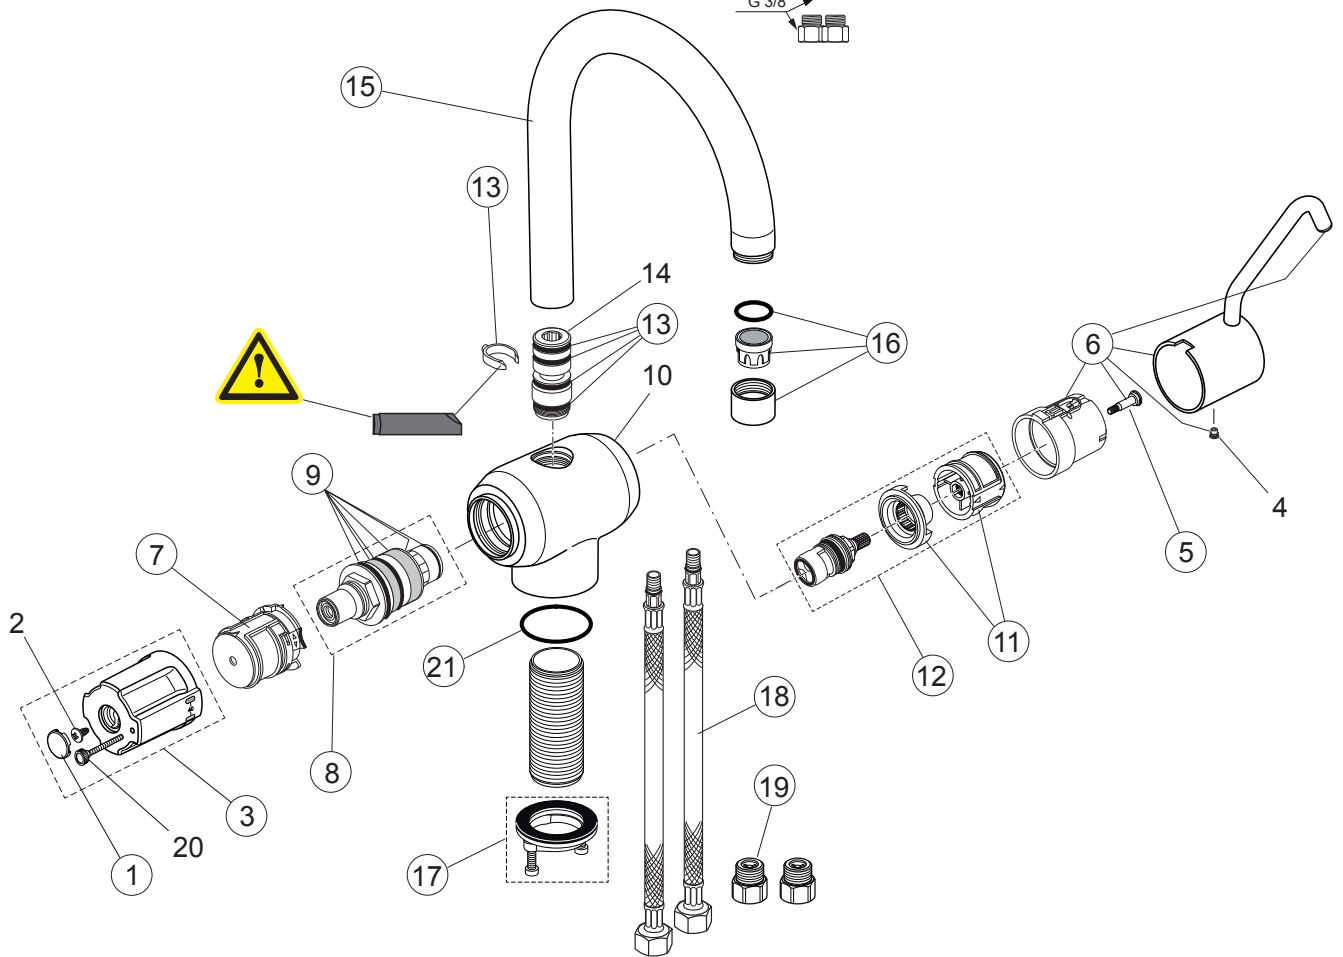

Produced from: Oct. 2015

1Hole Lavy Thermostat  
chrome **A5547AA**

Pos.	Description	Part-Number	Qty.	Pos.	Description	Part-Number	Qty.
1	Cap for handle w/o Logo	<b>E 960 641 AA</b>	1 pcs	13	Repair set spout cpl.	<b>F 960 031 NU</b>	1 Set
2	Screw Ejot PT KB50x10			14	Nipple for spout		
3	Handle f. temperature cpl.	<b>A 963 213 AA</b>	1 pcs	15	Spout without aerator	<b>A 960 846 AA</b>	1 pcs
4	Screw ( spigot )			16	Aerator M22x1 -A-	<b>A 961 883 AA</b>	1 pcs
5	Screw M4 L=23,5	<b>A 962 998 NU</b>	2 pcs	17	Fixation set	<b>A 960 263 NU</b>	1 Set
6	Volume control handle cpl.	<b>A 962 953 AA</b>	1 pcs	18	Flex. hose M10x1 / G3/8	<b>A 963 600 NU</b>	1 pcs
7	Temp. adjustment cpl.	<b>A 961 889 NU</b>	1 Set	19	Non-return valve	<b>A 961 909 AA</b>	2 pcs
8	Thermostatic Cartridge	<b>F 961 044 NU</b>	1 pcs	20	Knurled head screw M3x30		
9	Repair-Set Cartridge	<b>A 962 230 NU</b>	1 Set	21	O-Ring 40x2,50	<b>A 860 070 NU</b>	1 pcs
10	Body						
11	Handle insert + stopring	<b>A 963 432 NU*</b>	1 Set				
12	Cartridge G1/2	<b>A 861 243 NU</b>	1 pcs				