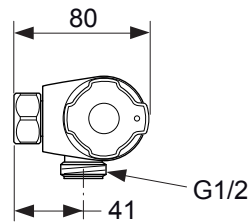

## Shower Thermostat with function Desinfection

chrome **A5546AA**

| Pos. | Description                | Part-Number          | Qty.  | Pos. | Description              | Part-Number         | Qty.  |
|------|----------------------------|----------------------|-------|------|--------------------------|---------------------|-------|
| 1    | Cap for handle w/o Logo    | <b>E 960 641 AA</b>  | 1 pcs | 12   | Coupling nut G3/4 - SW30 |                     |       |
| 2    | Screw Ejot PT KB50x10      |                      |       | 13   | Non-return valve DW15    | <b>A 962 594 NU</b> | 2 pcs |
| 3    | Handle for Temp. cpl.      | <b>A 963 213 AA</b>  | 1 pcs | 14   | Seat M20 x 1 left thread |                     |       |
| 4    | Screw M4 L=23,5            | <b>A 962 998 NU</b>  | 2 pcs | 15   | O - ring Ø 17 x 2        | <b>A 961 810 NU</b> | 2 pcs |
| 5    | Volume control handle cpl. | <b>A 963 214 AA</b>  | 1 pcs | 16   | Strainer ( screen )      | <b>A 962 595 NU</b> | 2 pcs |
| 6    | Temp. adjustment cpl.      | <b>A 961 889 NU</b>  | 1 Set | 17   | O - ring Ø 17 x 2        | <b>A 961 810 NU</b> | 2 pcs |
| 7    | Thermostatic Cartridge     | <b>F 961 044 NU</b>  | 1 pcs | 18   | Nipple G1/2 outside cpl. | <b>A 963 651 NU</b> | 1 pcs |
| 8    | Repair-Set Cartridge       | <b>A 962 230 NU</b>  | 1 Set | 19   | Knurled head screw M3x30 |                     |       |
| 9    | Body                       |                      |       | 20   | Pin 3x10mm DIN 1474      |                     |       |
| 10   | Handle insert + stopring   | <b>A 963 432 NU*</b> | 1 Set |      |                          |                     |       |
| 11   | Cartridge G1/2             | <b>A 861 244 NU</b>  | 1 pcs |      |                          |                     |       |