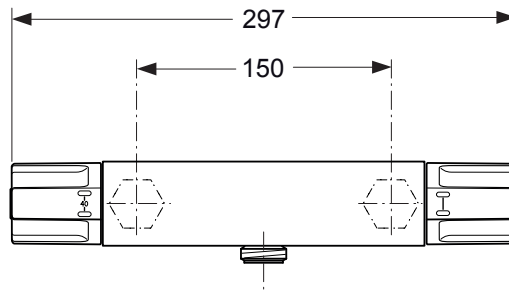

## Shower Thermostat with function Desinfection

chrome **A5546AA**

| Pos. | Description                | Part-Number          | Qty.  | Pos. | Description              | Part-Number         | Qty.  |
|------|----------------------------|----------------------|-------|------|--------------------------|---------------------|-------|
| 1    | Cap for handle w/o Logo    | <b>E 960 641 AA</b>  | 1 pcs | 12   | Coupling nut G3/4 - SW30 |                     |       |
| 2    | Screw Ejot PT KB50x10      |                      |       | 13   | Non-return valve DW15    | <b>A 962 594 NU</b> | 2 pcs |
| 3    | Handle for Temp. cpl.      | <b>A 963 213 AA</b>  | 1 pcs | 14   | Seat M20 x 1 left thread |                     |       |
| 4    | Screw M4 L=23,5            | <b>A 962 998 NU</b>  | 2 pcs | 15   | O - ring Ø 17 x 2        | <b>A 961 810 NU</b> | 2 pcs |
| 5    | Volume control handle cpl. | <b>A 963 214 AA</b>  | 1 pcs | 16   | Strainer ( screen )      | <b>A 962 595 NU</b> | 2 pcs |
| 6    | Temp. adjustment cpl.      | <b>A 961 889 NU</b>  | 1 Set | 17   | O - ring Ø 17 x 2        | <b>A 961 810 NU</b> | 2 pcs |
| 7    | Thermostatic Cartridge     | <b>F 961 044 NU</b>  | 1 pcs | 18   | Nipple G1/2 outside cpl. | <b>A 963 651 NU</b> | 1 pcs |
| 8    | Repair-Set Cartridge       | <b>A 962 230 NU</b>  | 1 Set | 19   | Knurled head screw M3x30 |                     |       |
| 9    | Body                       |                      |       | 20   | Pin 3x10mm DIN 1474      |                     |       |
| 10   | Handle insert + stopring   | <b>A 963 432 NU*</b> | 1 Set |      |                          |                     |       |
| 11   | Cartridge G1/2             | <b>A 861 244 NU</b>  | 1 pcs |      |                          |                     |       |