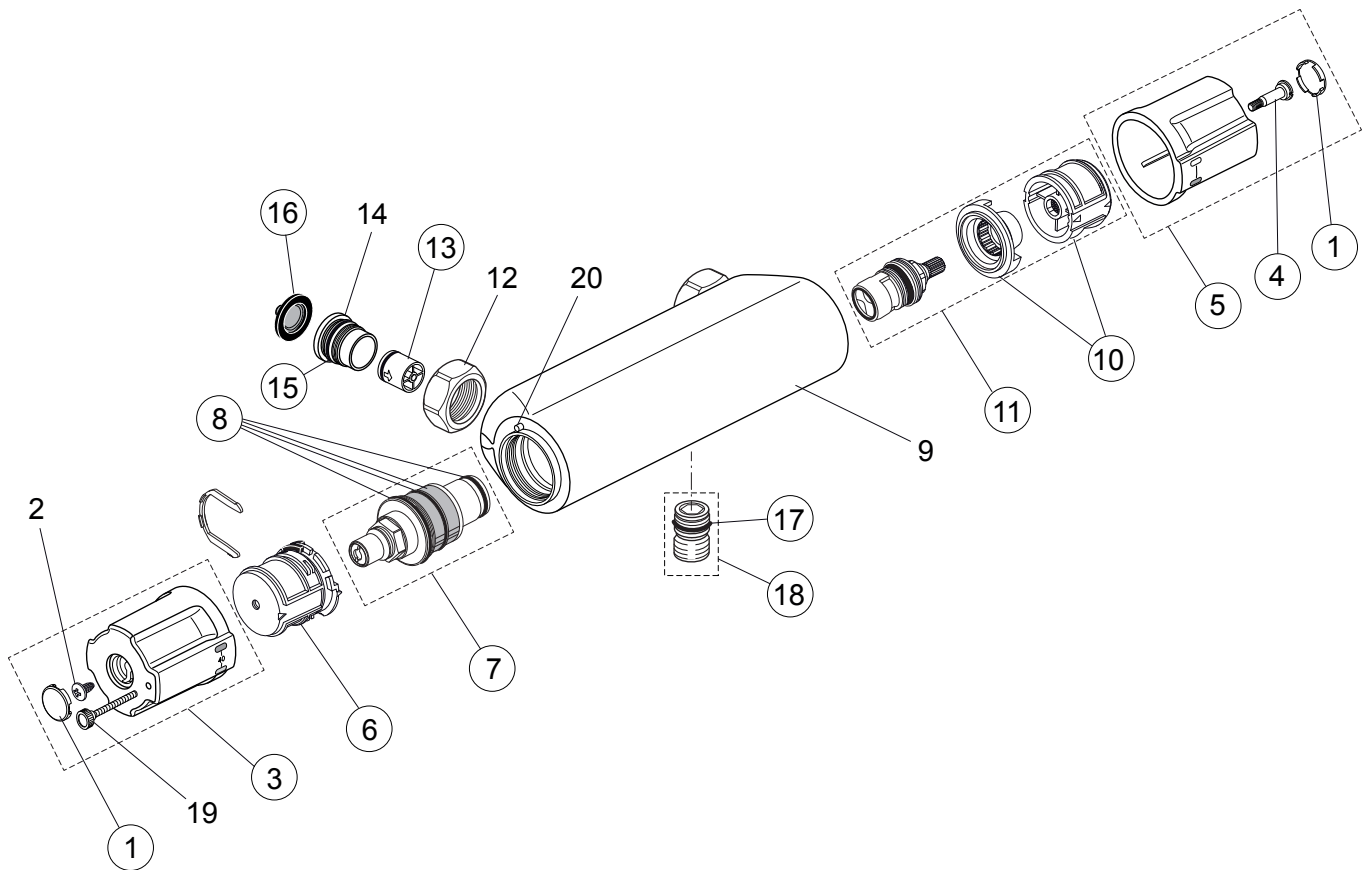

## Shower Thermostat with function Desinfection

chrome **A5546AA**

| Pos. | Description                | Part-Number          | Qty.  | Pos. | Description              | Part-Number         | Qty.  |
|------|----------------------------|----------------------|-------|------|--------------------------|---------------------|-------|
| 1    | Cap for handle w/o Logo    | <b>E 960 641 AA</b>  | 1 pcs | 12   | Coupling nut G3/4 - SW30 |                     |       |
| 2    | Screw Ejot PT KB50x10      |                      |       | 13   | Non-return valve DW15    | <b>A 962 594 NU</b> | 2 pcs |
| 3    | Handle for Temp. cpl.      | <b>A 963 213 AA</b>  | 1 pcs | 14   | Seat M20 x 1 left thread |                     |       |
| 4    | Screw M4 L=23,5            | <b>A 962 998 NU</b>  | 2 pcs | 15   | O - ring Ø 17 x 2        | <b>A 961 810 NU</b> | 2 pcs |
| 5    | Volume control handle cpl. | <b>A 963 214 AA</b>  | 1 pcs | 16   | Strainer ( screen )      | <b>A 962 595 NU</b> | 2 pcs |
| 6    | Temp. adjustment cpl.      | <b>A 961 889 NU</b>  | 1 Set | 17   | O - ring Ø 17 x 2        | <b>A 961 810 NU</b> | 2 pcs |
| 7    | Thermostatic Cartridge     | <b>F 961 044 NU</b>  | 1 pcs | 18   | Nipple G1/2 outside cpl. | <b>A 963 651 NU</b> | 1 pcs |
| 8    | Repair-Set Cartridge       | <b>A 962 230 NU</b>  | 1 Set | 19   | Knurled head screw M3x30 |                     |       |
| 9    | Body                       |                      |       | 20   | Pin 3x10mm DIN 1474      |                     |       |
| 10   | Handle insert + stopring   | <b>A 963 432 NU*</b> | 1 Set |      |                          |                     |       |
| 11   | Cartridge G1/2             | <b>A 861 244 NU</b>  | 1 pcs |      |                          |                     |       |

\* Universal-Set (not all parts needed)