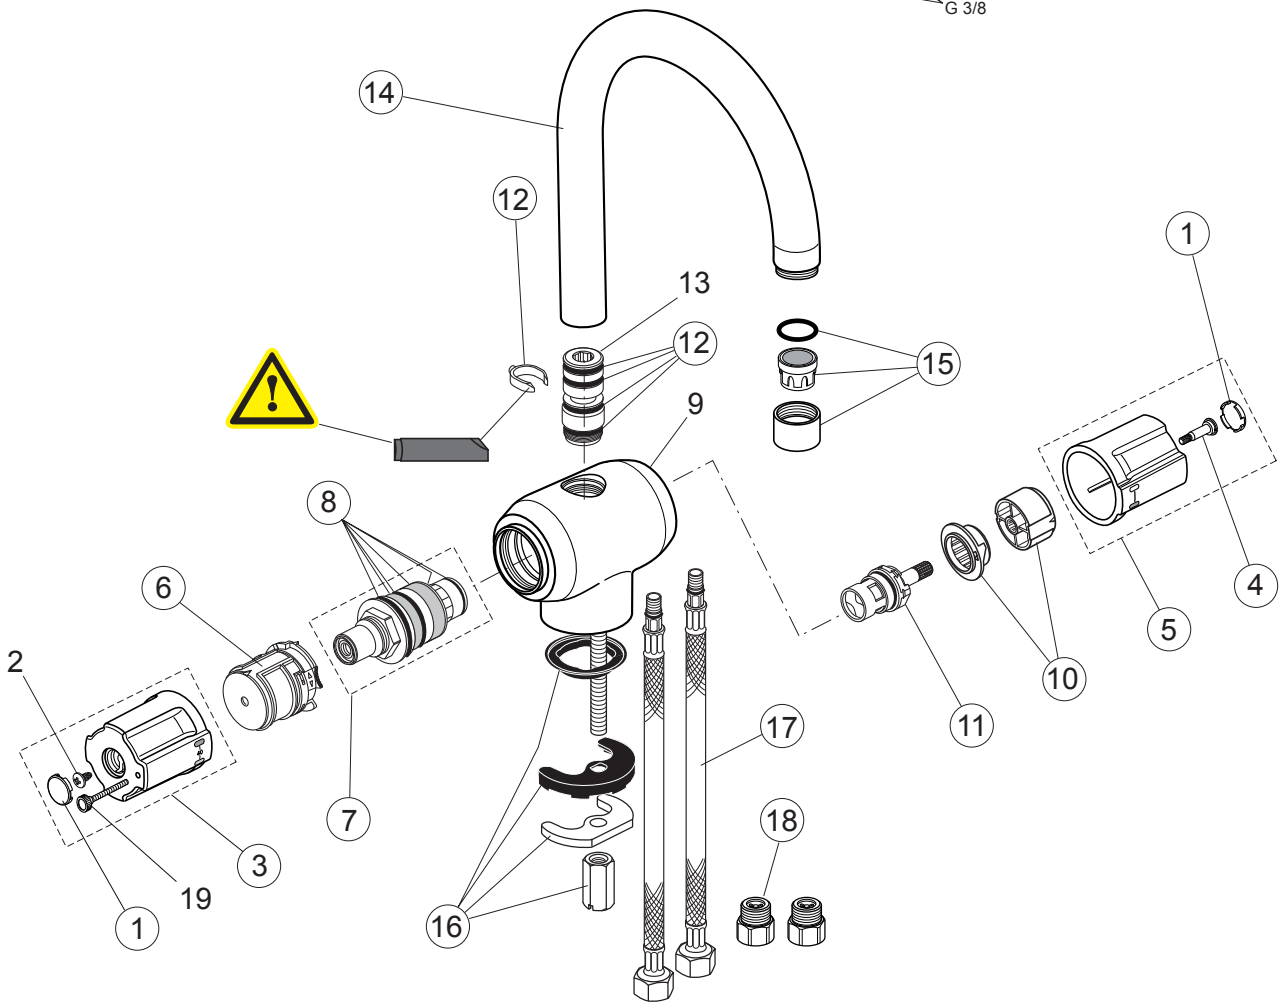

Produced from: Oct. 2015

1Hole Lavy Thermostat
chrome **A5544AA**

Pos.	Description	Part-Number	Qty.	Pos.	Description	Part-Number	Qty.
1	Cap for handle w/o Logo	E 960 641 AA	1 pcs	12	Repair set spout cpl.	F 960 031 NU	1 Set
2	Screw Ejot PT KB50x10			13	Nipple for spout		
3	Handle f. temperature cpl.	A 963 213 AA	1 pcs	14	Spout without aerator	A 960 846 AA	1 pcs
4	Screw M4 L=23,5	A 962 998 NU	2 pcs	15	Aerator M22x1 -A-	A 961 883 AA	1 pcs
5	Volume control handle	A 963 214 AA	1 pcs	16	Fixation set	A 960 263 NU	1 Set
6	Temp. adjustment cpl.	A 961 889 NU	1 Set	17	Flex. hose M10x1 / G3/8	A 963 600 NU	1 pcs
7	Thermostatic Cartridge	F 961 044 NU	1 pcs	18	Non-return valve	A 961 909 AA	2 pcs
8	Repair-Set Cartridge	A 962 230 NU	1 Set	19	O-Ring 40x 2,5	A 860 070 NU	1 pcs
9	Body			20	Knurled head screw M3x30		
10	Handle insert + stopring	A 963 432 NU*	1 Set				
11	Cartridge G1/2	A 861 243 NU	1 pcs				

* Universal-Set (not all parts needed)

Produced from: **June 2010 - Oct. 2015**

1Hole Lavy Thermostat
chrome **A5544AA**

Pos.	Description	Part-Number	Qty.	Pos.	Description	Part-Number	Qty.
1	Cap for handle w/o Logo	E 960 641 AA	1 pcs	11	Headwork (Cartridge)	A 963 033 NU	1 pcs
2	Screw Ejot PT KB50x10			12	Repair set spout cpl.	F 960 031 NU	1 Set
3	Handle f. temperature cpl.	A 963 213 AA	1 pcs	13	Nipple for spout		
4	Screw M4 L=23,5	A 962 998 NU	2 pcs	14	Spout without aerator	A 960 846 AA	1 pcs
5	Volume control handle	A 963 214 AA	1 pcs	15	Aerator M22x1 -A-	A 961 883 AA	1 pcs
6	Temp. adjustment cpl.	A 961 889 NU	1 Set	16	Fixation set	A 962 139 NU	1 Set
7	Thermostatic Cartridge	F 961 044 NU	1 pcs	17	Flex. hose M10x1 / G3/8	A 963 600 NU	1 pcs
8	Repair-Set Cartridge	A 962 230 NU	1 Set	18	Non-return valve	A 961 909 AA	2 pcs
9	Body			19	Knurled head screw M3x30		
10	Handle insert + stopring	A 963 432 NU	1 Set				