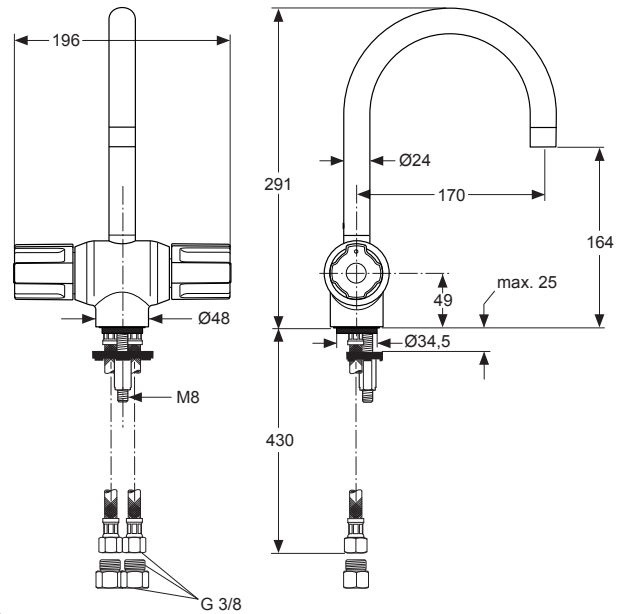

Produced from: Oct. 2015

1Hole Lavy Thermostat
chrome **A5544AA**

Pos.	Description	Part-Number	Qty.	Pos.	Description	Part-Number	Qty.
1	Cap for handle w/o Logo	E 960 641 AA	1 pcs	12	Repair set spout cpl.	F 960 031 NU	1 Set
2	Screw Ejot PT KB50x10			13	Nipple for spout		
3	Handle f. temperature cpl.	A 963 213 AA	1 pcs	14	Spout without aerator	A 960 846 AA	1 pcs
4	Screw M4 L=23,5	A 962 998 NU	2 pcs	15	Aerator M22x1 -A-	A 961 883 AA	1 pcs
5	Volume control handle	A 963 214 AA	1 pcs	16	Fixation set	A 960 263 NU	1 Set
6	Temp. adjustment cpl.	A 961 889 NU	1 Set	17	Flex. hose M10x1 / G3/8	A 963 600 NU	1 pcs
7	Thermostatic Cartridge	F 961 044 NU	1 pcs	18	Non-return valve	A 961 909 AA	2 pcs
8	Repair-Set Cartridge	A 962 230 NU	1 Set	19	O-Ring 40x 2,5	A 860 070 NU	1 pcs
9	Body			20	Knurled head screw M3x30		
10	Handle insert + stopring	A 963 432 NU*	1 Set				
11	Cartridge G1/2	A 861 243 NU	1 pcs				

* Universal-Set (not all parts needed)

Produced from: **June 2010 - Oct. 2015**

1Hole Lavy Thermostat
chrome **A5544AA**

Pos.	Description	Part-Number	Qty.	Pos.	Description	Part-Number	Qty.
1	Cap for handle w/o Logo	E 960 641 AA	1 pcs	11	Headwork (Cartridge)	A 963 033 NU	1 pcs
2	Screw Ejot PT KB50x10			12	Repair set spout cpl.	F 960 031 NU	1 Set
3	Handle f. temperature cpl.	A 963 213 AA	1 pcs	13	Nipple for spout		
4	Screw M4 L=23,5	A 962 998 NU	2 pcs	14	Spout without aerator	A 960 846 AA	1 pcs
5	Volume control handle	A 963 214 AA	1 pcs	15	Aerator M22x1 -A-	A 961 883 AA	1 pcs
6	Temp. adjustment cpl.	A 961 889 NU	1 Set	16	Fixation set	A 962 139 NU	1 Set
7	Thermostatic Cartridge	F 961 044 NU	1 pcs	17	Flex. hose M10x1 / G3/8	A 963 600 NU	1 pcs
8	Repair-Set Cartridge	A 962 230 NU	1 Set	18	Non-return valve	A 961 909 AA	2 pcs
9	Body			19	Knurled head screw M3x30		
10	Handle insert + stopring	A 963 432 NU	1 Set				