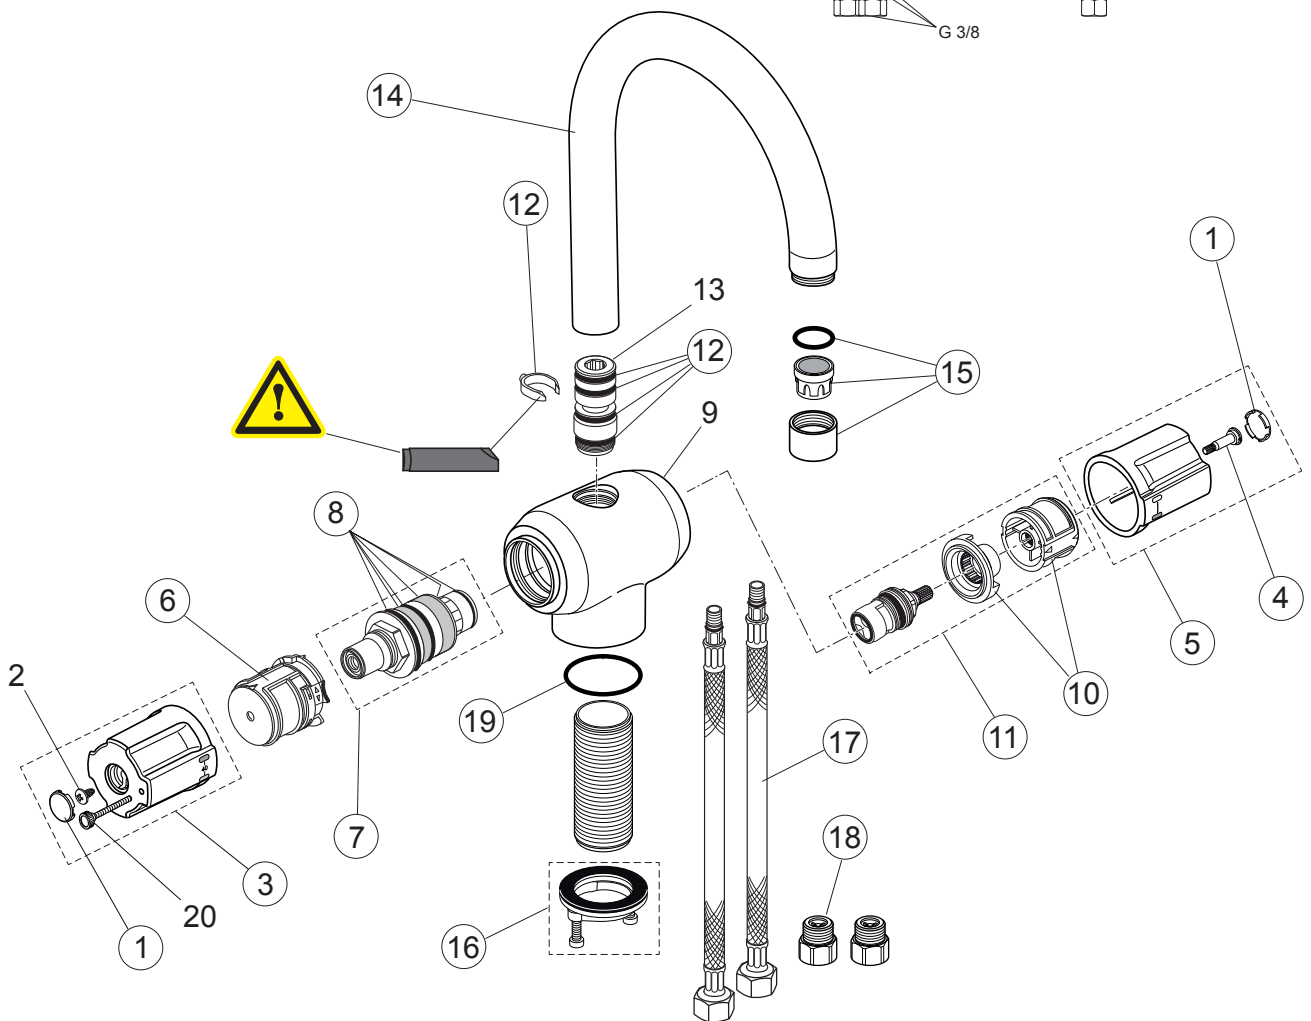

Produced from: Oct. 2015

1Hole Lavy Thermostat
chrome **A5544AA**

Pos.	Description	Part-Number	Qty.	Pos.	Description	Part-Number	Qty.
1	Cap for handle w/o Logo	E 960 641 AA	1 pcs	12	Repair set spout cpl.	F 960 031 NU	1 Set
2	Screw Ejot PT KB50x10			13	Nipple for spout		
3	Handle f. temperature cpl.	A 963 213 AA	1 pcs	14	Spout without aerator	A 960 846 AA	1 pcs
4	Screw M4 L=23,5	A 962 998 NU	2 pcs	15	Aerator M22x1 -A-	A 961 883 AA	1 pcs
5	Volume control handle	A 963 214 AA	1 pcs	16	Fixation set	A 960 263 NU	1 Set
6	Temp. adjustment cpl.	A 961 889 NU	1 Set	17	Flex. hose M10x1 / G3/8	A 963 600 NU	1 pcs
7	Thermostatic Cartridge	F 961 044 NU	1 pcs	18	Non-return valve	A 961 909 AA	2 pcs
8	Repair-Set Cartridge	A 962 230 NU	1 Set	19	O-Ring 40x 2,5	A 860 070 NU	1 pcs
9	Body			20	Knurled head screw M3x30		
10	Handle insert + stopring	A 963 432 NU*	1 Set				
11	Cartridge G1/2	A 861 243 NU	1 pcs				

* Universal-Set (not all parts needed)

Produced from: **June 2010 - Oct. 2015**

1Hole Lavy Thermostat
chrome **A5544AA**

Pos.	Description	Part-Number	Qty.	Pos.	Description	Part-Number	Qty.
1	Cap for handle w/o Logo	E 960 641 AA	1 pcs	11	Headwork (Cartridge)	A 963 033 NU	1 pcs
2	Screw Ejot PT KB50x10			12	Repair set spout cpl.	F 960 031 NU	1 Set
3	Handle f. temperature cpl.	A 963 213 AA	1 pcs	13	Nipple for spout		
4	Screw M4 L=23,5	A 962 998 NU	2 pcs	14	Spout without aerator	A 960 846 AA	1 pcs
5	Volume control handle	A 963 214 AA	1 pcs	15	Aerator M22x1 -A-	A 961 883 AA	1 pcs
6	Temp. adjustment cpl.	A 961 889 NU	1 Set	16	Fixation set	A 962 139 NU	1 Set
7	Thermostatic Cartridge	F 961 044 NU	1 pcs	17	Flex. hose M10x1 / G3/8	A 963 600 NU	1 pcs
8	Repair-Set Cartridge	A 962 230 NU	1 Set	18	Non-return valve	A 961 909 AA	2 pcs
9	Body			19	Knurled head screw M3x30		
10	Handle insert + stopring	A 963 432 NU	1 Set				