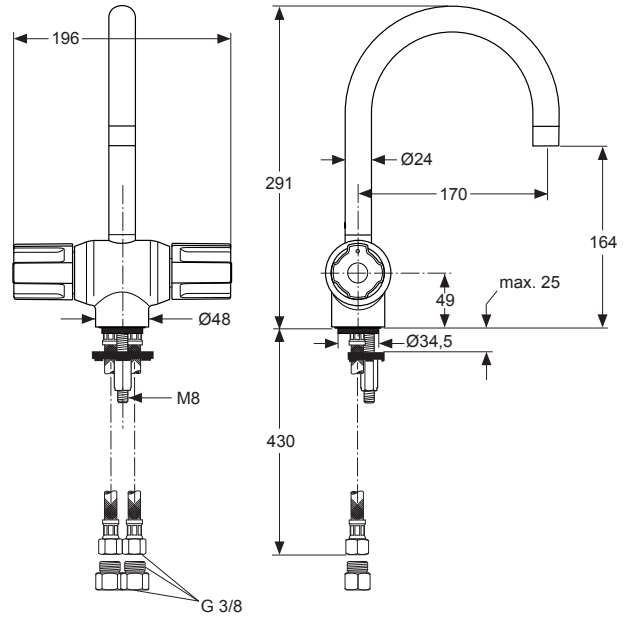

Produced from: Oct. 2015

1Hole Lavy Thermostat
chrome **A5544AA**

Pos.	Description	Part-Number	Qty.	Pos.	Description	Part-Number	Qty.
1	Cap for handle w/o Logo	E 960 641 AA	1 pcs	12	Repair set spout cpl.	F 960 031 NU	1 Set
2	Screw Ejot PT KB50x10			13	Nipple for spout		
3	Handle f. temperature cpl.	A 963 213 AA	1 pcs	14	Spout without aerator	A 960 846 AA	1 pcs
4	Screw M4 L=23,5	A 962 998 NU	2 pcs	15	Aerator M22x1 -A-	A 961 883 AA	1 pcs
5	Volume control handle	A 963 214 AA	1 pcs	16	Fixation set	A 960 263 NU	1 Set
6	Temp. adjustment cpl.	A 961 889 NU	1 Set	17	Flex. hose M10x1 / G3/8	A 963 600 NU	1 pcs
7	Thermostatic Cartridge	F 961 044 NU	1 pcs	18	Non-return valve	A 961 909 AA	2 pcs
8	Repair-Set Cartridge	A 962 230 NU	1 Set	19	O-Ring 40x 2,5	A 860 070 NU	1 pcs
9	Body			20	Knurled head screw M3x30		
10	Handle insert + stopring	A 963 432 NU*	1 Set				
11	Cartridge G1/2	A 861 243 NU	1 pcs				

* Universal-Set (not all parts needed)

Produced from: **June 2010 - Oct. 2015**

1Hole Lavy Thermostat
chrome **A5544AA**

Pos.	Description	Part-Number	Qty.	Pos.	Description	Part-Number	Qty.
1	Cap for handle w/o Logo	E 960 641 AA	1 pcs	11	Headwork (Cartridge)	A 963 033 NU	1 pcs
2	Screw Ejot PT KB50x10			12	Repair set spout cpl.	F 960 031 NU	1 Set
3	Handle f. temperature cpl.	A 963 213 AA	1 pcs	13	Nipple for spout		
4	Screw M4 L=23,5	A 962 998 NU	2 pcs	14	Spout without aerator	A 960 846 AA	1 pcs
5	Volume control handle	A 963 214 AA	1 pcs	15	Aerator M22x1 -A-	A 961 883 AA	1 pcs
6	Temp. adjustment cpl.	A 961 889 NU	1 Set	16	Fixation set	A 962 139 NU	1 Set
7	Thermostatic Cartridge	F 961 044 NU	1 pcs	17	Flex. hose M10x1 / G3/8	A 963 600 NU	1 pcs
8	Repair-Set Cartridge	A 962 230 NU	1 Set	18	Non-return valve	A 961 909 AA	2 pcs
9	Body			19	Knurled head screw M3x30		
10	Handle insert + stopring	A 963 432 NU	1 Set				