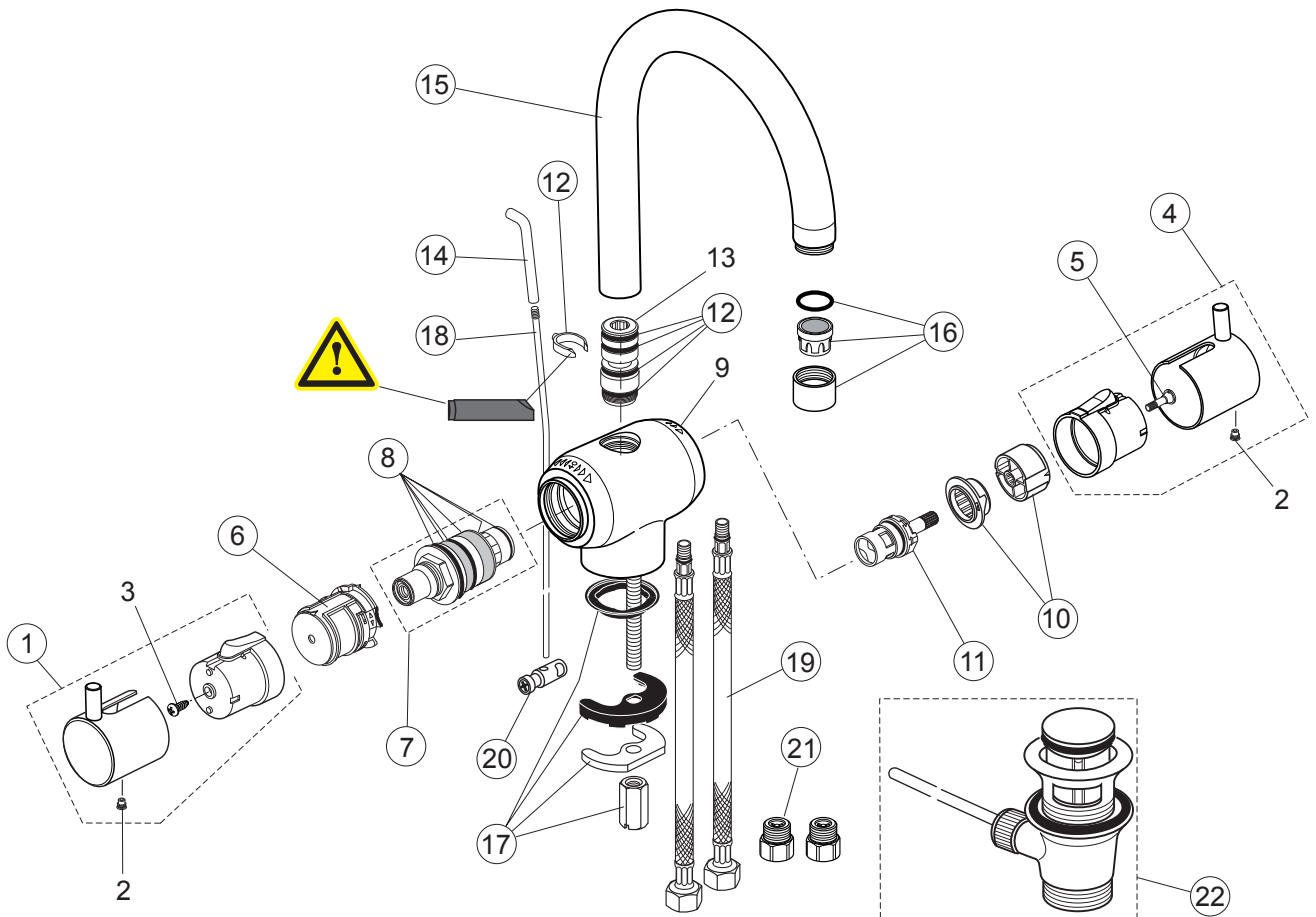

Produced from: June 2010 - March 2016

1Hole Lavy Thermostat
chrome **A5540AA**

Pos.	Description	Part-Number	Qty.	Pos.	Description	Part-Number	Qty.
1	Handle for Temp. cpl.	A 960 776 AA	1 pcs	12	Repair set spout cpl.	F 960 031 NU	1 Set
2	Screw (spigot)			13	Nipple for spout		
3	Screw Ejoyt PT KB50x10			14	Pull knob	A 962 137 AA	1 pcs
4	Volume control handle cpl.	A 960 801 AA	1 pcs	15	Spout without aerator	A 960 846 AA	1 pcs
5	Screw M4 L=23,5	A 962 998 NU	2 pcs	16	Aerator M22x1 -A-	A 961 883 AA	1 pcs
6	Temp. adjustment cpl.	A 963 427 NU	1 Set	17	Fixation set	A 962 139 NU	1 Set
7	Thermostatic Cartridge	F 961 044 NU	1 pcs	18	Lift rod	A 962 138 NU	1 pcs
8	Repair-Set Cartridge	A 962 230 NU	1 Set	19	Flex. hose M10x1 / G3/8	A 963 600 NU	1 pcs
9	Body			20	Bracket	A 963 404 NU	1 pcs
10	Handle insert + stopring	A 963 432 NU	1 Set	21	Non-return valve	A 961 909 AA	2 pcs
11	Headwork (Cartridge)	A 963 033 NU	1 pcs