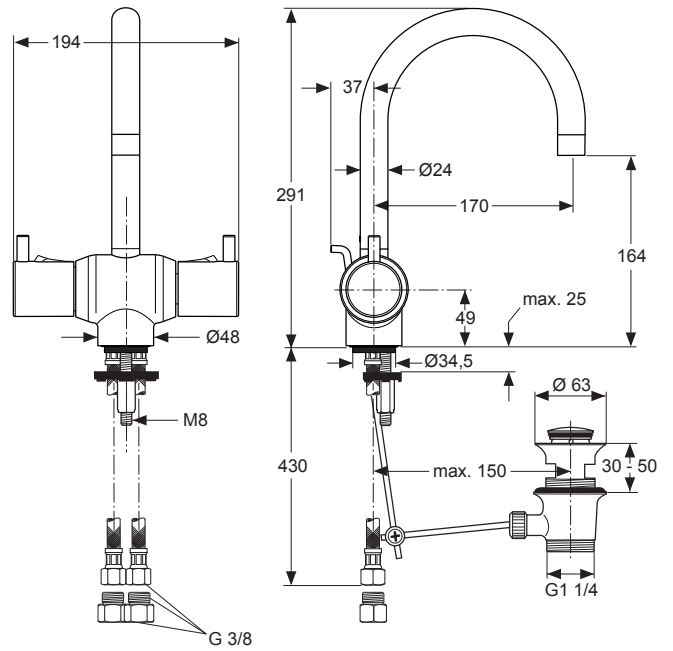

Produced from: June 2010 - March 2016

1Hole Lavy Thermostat
chrome **A5540AA**

Pos.	Description	Part-Number	Qty.	Pos.	Description	Part-Number	Qty.
1	Handle for Temp. cpl.	A 960 776 AA	1 pcs	12	Repair set spout cpl.	F 960 031 NU	1 Set
2	Screw (spigot)			13	Nipple for spout		
3	Screw Ejoyt PT KB50x10			14	Pull knob	A 962 137 AA	1 pcs
4	Volume control handle cpl.	A 960 801 AA	1 pcs	15	Spout without aerator	A 960 846 AA	1 pcs
5	Screw M4 L=23,5	A 962 998 NU	2 pcs	16	Aerator M22x1 -A-	A 961 883 AA	1 pcs
6	Temp. adjustment cpl.	A 963 427 NU	1 Set	17	Fixation set	A 962 139 NU	1 Set
7	Thermostatic Cartridge	F 961 044 NU	1 pcs	18	Lift rod	A 962 138 NU	1 pcs
8	Repair-Set Cartridge	A 962 230 NU	1 Set	19	Flex. hose M10x1 / G3/8	A 963 600 NU	1 pcs
9	Body			20	Bracket	A 963 404 NU	1 pcs
10	Handle insert + stopring	A 963 432 NU	1 Set	21	Non-return valve	A 961 909 AA	2 pcs
11	Headwork (Cartridge)	A 963 033 NU	1 pcs