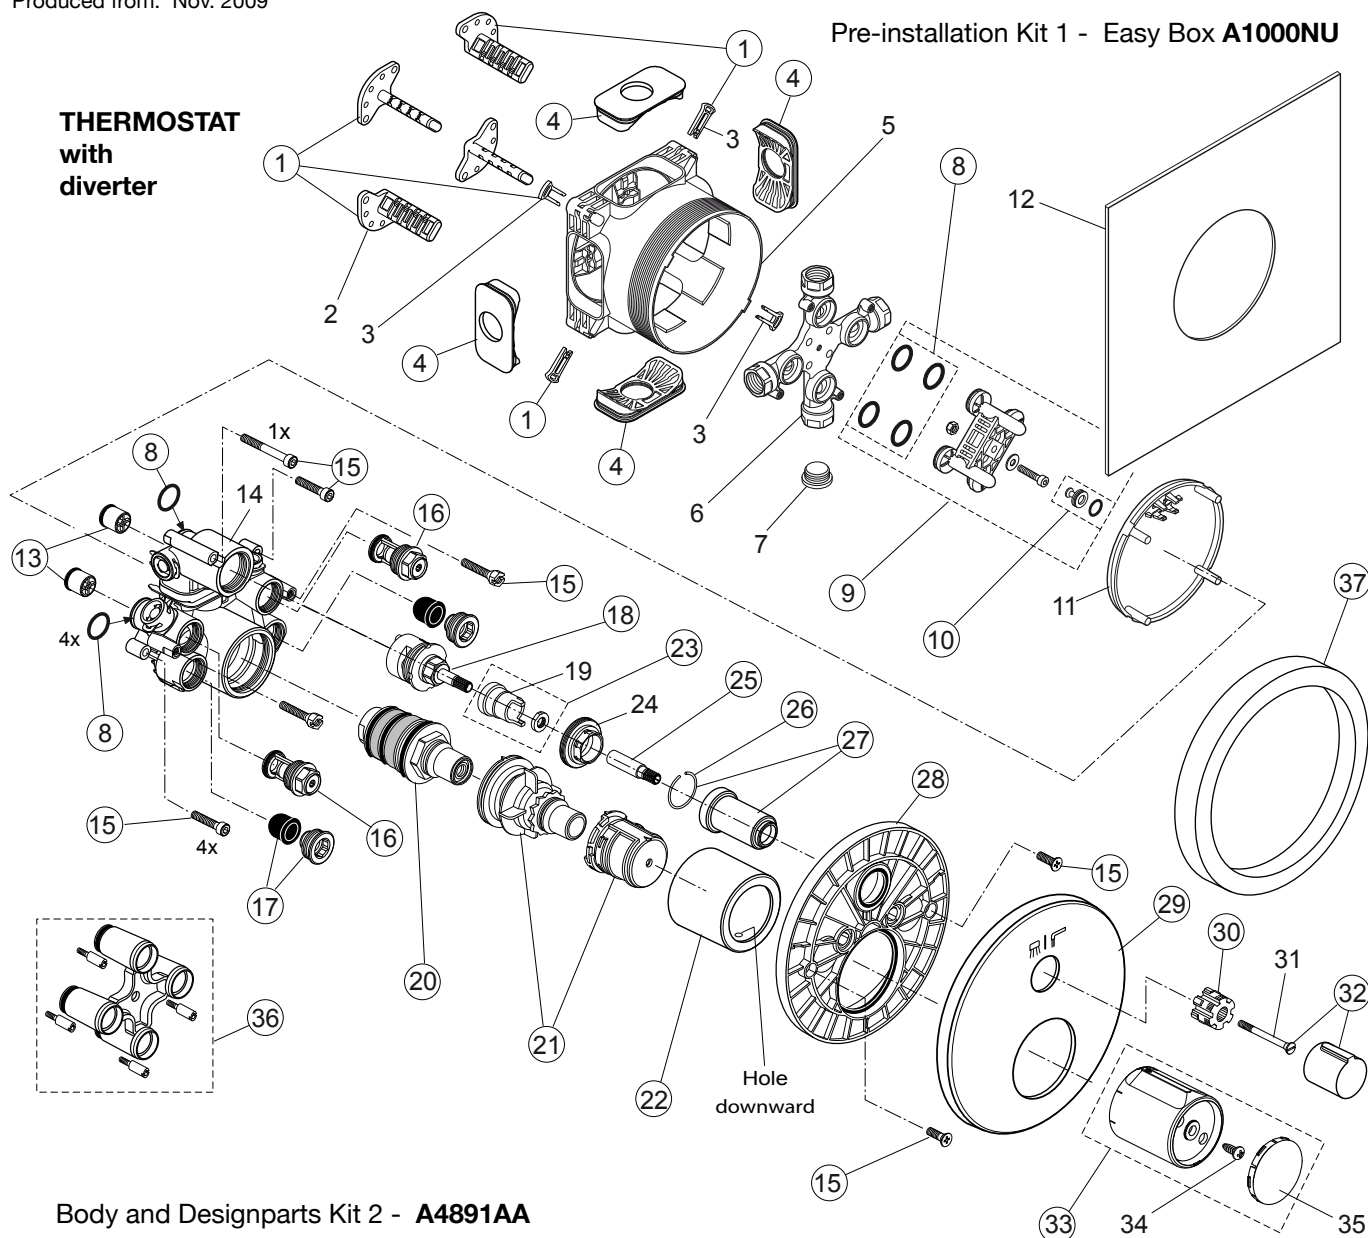

Melange - Thermostat A4891..

Produced from: Nov. 2009

Replace XX with the appropriate finish code
chrome = AA,

Example spare part order:
A 962 391 AA in chrome

Pos.	Description	Part-Number	Qty.	Pos.	Description	Part-Number	Qty.
1	Installation depth adjustment with clips	A 963 131 NU	1 Set	19	Clamp cover	A 963 564 NU	1 Set
2	Depth adjustment device			20	Cartridge thermostat G3/4	A 963 427 NU	1 Set
3	Adjustment lock (contained in pos. 1)			21	Temp. adjustment compl.	A 962 391 XX	1 pcs
4	Side sealing	A 963 132 NU	1 Set	22	Cover / Cap for Temp.	A 962 481 NU	1 Set
5	Built-in box			23	Clamp cover with washer		
6	Multi-way body			24	Clamping nut M36 x 1	A 960 899 NU	1 pcs
7	Plug G1/2			25	Extension / handle adapt.	A 962 368 NU	1 pcs
8	O-ring Ø 17 x 2,5	A 963 143 NU	1 Set	26	Snap ring	A 962 384 XX	1 pcs
9	Flushing device with Screw, washer + sealing set	A 963 146 NU	1 Set	27	Cover / Cap for Volume	A 960 895 NU	1 Set
10	Plug with o-ring Ø 12x1,5	A 963 147 NU	1 pcs	28	Escutcheon holder compl.	A 962 484 XX	1 pcs
11	Cover for built-in box			29	Escutcheon with symbols		
12	Sealing fleece			30	Handle adapter	A 961 659 NU	1 pcs
13	Non-return valve DW15	A 962 594 NU	2 pcs	31	Screw for handle fixation		
14	Body Thermostat			32	Volume control handle	A 962 388 XX	1 pcs
15	Screw set complete	A 960 890 NU	1 Set	33	Temperature handle compl.	A 962 389 XX	1 pcs
16	Stop valve	A 960 706 NU	2 pcs	34	Ejot-PT Screw KB50x10		
17	Low noise insert	A 960 891 NU	1 pcs	35	Thread pin M5x5 DIN916	A 960 704 NU	1 Set
18	Stop valve + diverter	A 962 480 NU	1 pcs	36	Extension kit 20mm	A 962 476 NU	1 Set
				37	Extension kit 40mm	A 960 705 XX	1 pcs