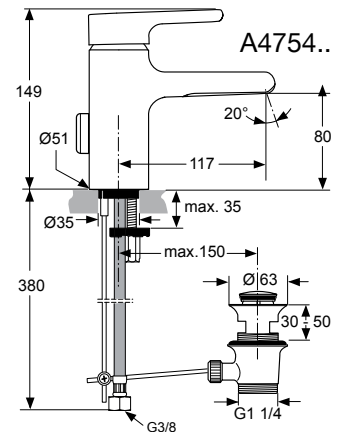

Produced from: April 2009

Piccolo

SL basin mixer Piccolo, Aerator

with flexible hose
chrome

A4753AA

without pop-up waste
with flexible hose
chrome

A4761AA

SL basin mixer, Waterfall

with flexible hose
chrome

A4754AA

Pos.	Description	Part-Number	Qty.	Pos.	Description	Part-Number	Qty.
1	Lever cpl. with Logo IS	A 960 645 AA	1 pcs	17	Flow limiter (waterfall only)	A 960 647 NU	1 pcs
2	Thread pin M5x6 DIN914			18	O - ring Ø 9,25 x 1,78		
3	Handle cap	B 960 473 AA	1 pcs	19	O - ring Ø 18 x 1,5		
4	Handle adapter			20	Water outlet f. aerator	A 960 686 NU	1 Set
5	Cover cap	A 960 646 AA	1 pcs	21	Water outlet f. waterfall	A 960 687 NU	1 Set
6	O -ring Ø 28,3 x 1,78			22	Screw Ejoyt WN5152 20x5		
7	Clamping nut M43 x 1,5			23	Cover plate waterfall	A 960 688 AA	1 pcs
8	O - Ring Ø 35 x 3,2			24	Aerator M24x1 Casc. -A-	A 962 470 NU	1 pcs
9	Cartridge Multiport Click	A 962 985 NU	1 pcs	25	Cover plate aerator	A 960 689 AA	1 pcs
	Cartridge (only waterfall)	A 962 716 NU	1 pcs	26	Stud M8 x 63mm		
10	Plastic manifold			27	Fixation set		
11	O - ring Ø 34,65 x 1,78			28	Pull knob with lift rod	A 960 654 AA	1 pcs
12	O - ring Ø 10 x 2			29	Flex. hose M8x1-G3/8		
13	Adapter flex. hose			30	Bracket		
14	Cartridge holder			31	Pop-up waste complete	A 961 230 AA	1 pcs
15	Thread pin M5x10 DIN 915			32	Key f. aerator pos. 24	A 960 196 NU	1 pcs
16	Body (Lavy Piccolo)						