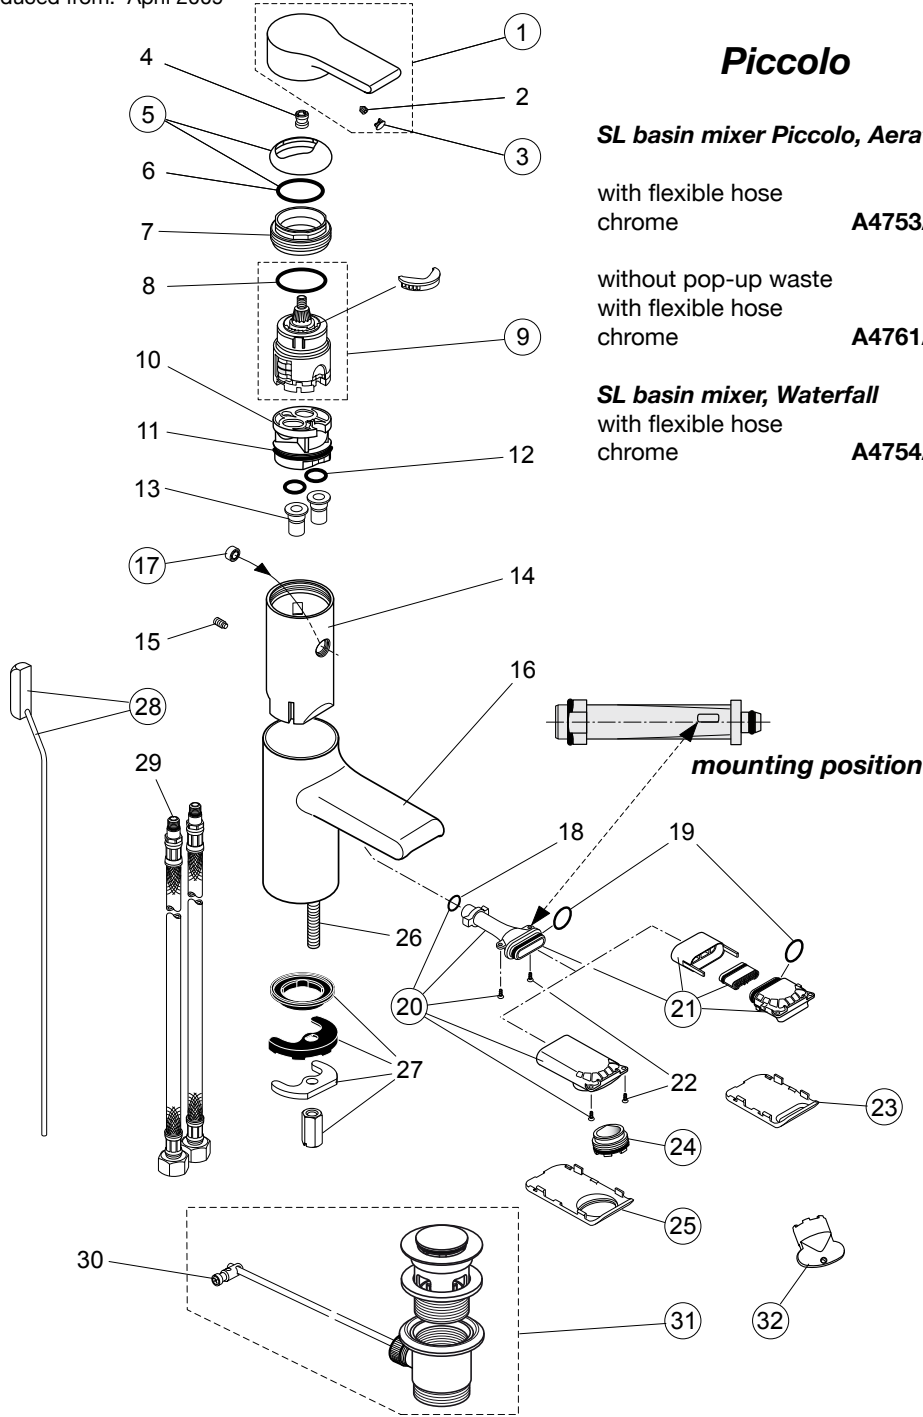

Produced from: April 2009

Piccolo

SL basin mixer Piccolo, Aerator

with flexible hose
chrome

A4753AA

without pop-up waste
with flexible hose
chrome

A4761AA

SL basin mixer, Waterfall

with flexible hose
chrome

A4754AA

Pos.	Description	Part-Number	Qty.	Pos.	Description	Part-Number	Qty.
1	Lever cpl. with Logo IS	A 960 645 AA	1 pcs	17	Flow limiter (waterfall only)	A 960 647 NU	1 pcs
2	Thread pin M5x6 DIN914			18	O - ring Ø 9,25 x 1,78		
3	Handle cap	B 960 473 AA	1 pcs	19	O - ring Ø 18 x 1,5		
4	Handle adapter			20	Water outlet f. aerator	A 960 686 NU	1 Set
5	Cover cap	A 960 646 AA	1 pcs	21	Water outlet f. waterfall	A 960 687 NU	1 Set
6	O -ring Ø 28,3 x 1,78			22	Screw Ejoyt WN5152 20x5		
7	Clamping nut M43 x 1,5			23	Cover plate waterfall	A 960 688 AA	1 pcs
8	O - Ring Ø 35 x 3,2			24	Aerator M24x1 Casc. -A-	A 962 470 NU	1 pcs
9	Cartridge Multiport Click	A 962 985 NU	1 pcs	25	Cover plate aerator	A 960 689 AA	1 pcs
	Cartridge (only waterfall)	A 962 716 NU	1 pcs	26	Stud M8 x 63mm		
10	Plastic manifold			27	Fixation set		
11	O - ring Ø 34,65 x 1,78			28	Pull knob with lift rod	A 960 654 AA	1 pcs
12	O - ring Ø 10 x 2			29	Flex. hose M8x1-G3/8		
13	Adapter flex. hose			30	Bracket		
14	Cartridge holder			31	Pop-up waste complete	A 961 230 AA	1 pcs
15	Thread pin M5x10 DIN 915			32	Key f. aerator pos. 24	A 960 196 NU	1 pcs
16	Body (Lavy Piccolo)						