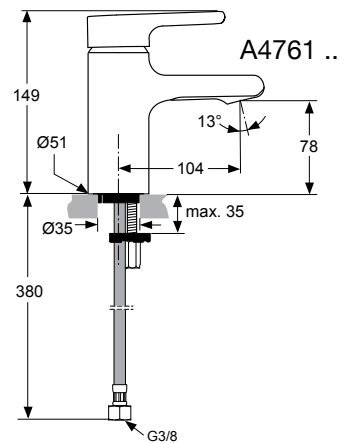

Produced from: April 2009

Piccolo

SL basin mixer Piccolo, Aerator

with flexible hose
chrome

A4753AA

without pop-up waste
with flexible hose
chrome

A4761AA

SL basin mixer, Waterfall

with flexible hose
chrome

A4754AA

Pos.	Description	Part-Number	Qty.	Pos.	Description	Part-Number	Qty.
1	Lever cpl. with Logo IS	A 960 645 AA	1 pcs	17	Flow limiter (waterfall only)	A 960 647 NU	1 pcs
2	Thread pin M5x6 DIN914			18	O - ring Ø 9,25 x 1,78		
3	Handle cap	B 960 473 AA	1 pcs	19	O - ring Ø 18 x 1,5		
4	Handle adapter			20	Water outlet f. aerator	A 960 686 NU	1 Set
5	Cover cap	A 960 646 AA	1 pcs	21	Water outlet f. waterfall	A 960 687 NU	1 Set
6	O -ring Ø 28,3 x 1,78			22	Screw Ejoyt WN5152 20x5		
7	Clamping nut M43 x 1,5			23	Cover plate waterfall	A 960 688 AA	1 pcs
8	O - Ring Ø 35 x 3,2			24	Aerator M24x1 Casc. -A-	A 962 470 NU	1 pcs
9	Cartridge Multiport Click	A 962 985 NU	1 pcs	25	Cover plate aerator	A 960 689 AA	1 pcs
	Cartridge (only waterfall)	A 962 716 NU	1 pcs	26	Stud M8 x 63mm		
10	Plastic manifold			27	Fixation set		
11	O - ring Ø 34,65 x 1,78			28	Pull knob with lift rod	A 960 654 AA	1 pcs
12	O - ring Ø 10 x 2			29	Flex. hose M8x1-G3/8		
13	Adapter flex. hose			30	Bracket		
14	Cartridge holder			31	Pop-up waste complete	A 961 230 AA	1 pcs
15	Thread pin M5x10 DIN 915			32	Key f. aerator pos. 24	A 960 196 NU	1 pcs
16	Body (Lavy Piccolo)						