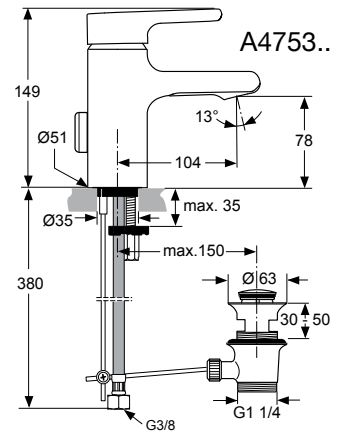

Produced from: April 2009

Piccolo

SL basin mixer Piccolo, Aerator

with flexible hose
chrome

A4753AA

without pop-up waste
with flexible hose
chrome

A4761AA

SL basin mixer, Waterfall

with flexible hose
chrome

A4754AA

Pos.	Description	Part-Number	Qty.	Pos.	Description	Part-Number	Qty.
1	Lever cpl. with Logo IS	A 960 645 AA	1 pcs	17	Flow limiter (waterfall only)	A 960 647 NU	1 pcs
2	Thread pin M5x6 DIN914			18	O - ring Ø 9,25 x 1,78		
3	Handle cap	B 960 473 AA	1 pcs	19	O - ring Ø 18 x 1,5		
4	Handle adapter			20	Water outlet f. aerator	A 960 686 NU	1 Set
5	Cover cap	A 960 646 AA	1 pcs	21	Water outlet f. waterfall	A 960 687 NU	1 Set
6	O -ring Ø 28,3 x 1,78			22	Screw Ejoyt WN5152 20x5		
7	Clamping nut M43 x 1,5			23	Cover plate waterfall	A 960 688 AA	1 pcs
8	O - Ring Ø 35 x 3,2			24	Aerator M24x1 Casc. -A-	A 962 470 NU	1 pcs
9	Cartridge Multiport Click	A 962 985 NU	1 pcs	25	Cover plate aerator	A 960 689 AA	1 pcs
	Cartridge (only waterfall)	A 962 716 NU	1 pcs	26	Stud M8 x 63mm		
10	Plastic manifold			27	Fixation set		
11	O - ring Ø 34,65 x 1,78			28	Pull knob with lift rod	A 960 654 AA	1 pcs
12	O - ring Ø 10 x 2			29	Flex. hose M8x1-G3/8		
13	Adapter flex. hose			30	Bracket		
14	Cartridge holder			31	Pop-up waste complete	A 961 230 AA	1 pcs
15	Thread pin M5x10 DIN 915			32	Key f. aerator pos. 24	A 960 196 NU	1 pcs
16	Body (Lavy Piccolo)						