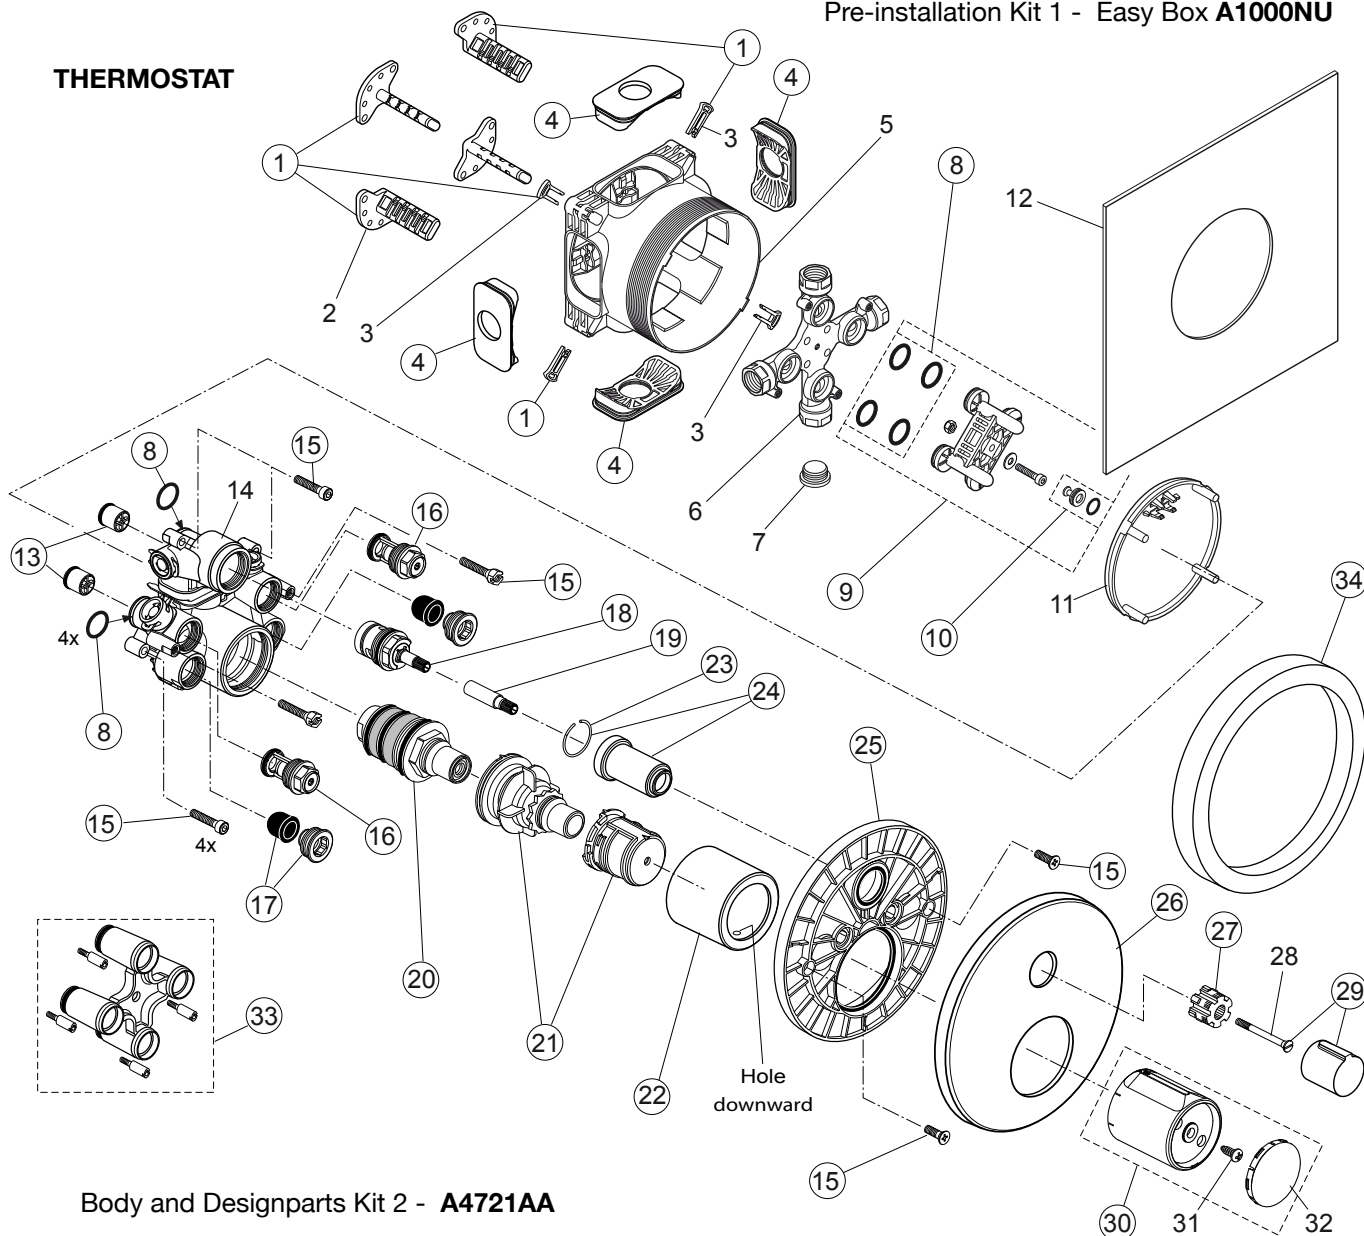

Melange - Thermostat A4721..

Produced from: Aug. 2009

Pre-installation Kit 1 - Easy Box A100NU

THERMOSTAT

Body and Designparts Kit 2 - A4721AA

Replace XX with the appropriate finish code
chrome = AA,

Example spare part order:
A 962 391 AA in chrome

Pos.	Description	Part-Number	Qty.	Pos.	Description	Part-Number	Qty.
1	Installation depth adjustment with clips	A 963 131 NU	1 Set	18	Headwork G3/4 - 90°	A 960 898 NU	1 pcs
2	Depth adjustment device			19	Extension / handle adapt.	A 960 899 NU	1 pcs
3	Adjustment lock (contained in pos. 1)			20	Cartridge thermostat G3/4	A 963 564 NU	1 Set
4	Side sealing	A 963 132 NU	1 Set	21	Temp. adjustment compl.	A 963 427 NU	1 Set
5	Built-in box			22	Cover / Cap for Temp.	A 962 391 XX	1 pcs
6	Multi-way body			23	Snap ring	A 962 368 NU	1 pcs
7	Plug G1/2			24	Cover / Cap for Volume	A 962 384 XX	1 pcs
8	O-ring Ø 17 x 2,5	A 963 143 NU	1 Set	25	Escutcheon holder compl.	A 960 895 NU	1 Set
9	Flushing device with Screw, washer + sealing set	A 963 146 NU	1 Set	26	Escutcheon B/S curved	A 960 896 XX	1 pcs
10	Plug with o-ring Ø 12x1,5	A 963 147 NU	1 pcs	27	Handle adapter	A 961 659 NU	1 pcs
11	Cover for built-in box			28	Screw for handle fixation		
12	Sealing fleece			29	Volume control handle	A 962 388 XX	1 pcs
13	Non-return valve DW15	A 962 594 NU	2 pcs	30	Temperature handle compl.	A 962 399 XX	1 pcs
14	Body Thermostat			31	Ejot-PT Screw KB50x10		
15	Screw set complete	A 960 890 NU	1 Set	32	Cap for handle with IS-Logo		
16	Stop valve	A 960 706 NU	2 pcs	33	Extension kit 20mm	A 960 704 NU	1 Set
17	Low noise insert	A 960 891 NU	1 pcs		Extension kit 40mm	A 962 476 NU	1 Set
				34	Distance frame 20mm	A 960 705 XX	1 pcs