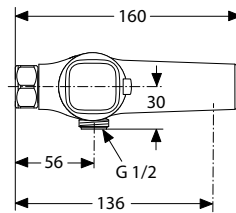

Produced from: **May 2010**

Bath/Shower Thermostat  
chrome **A4642AA**

Pos.	Description	Part-Number	Qty.	Pos.	Description	Part-Number	Qty.
1	Cap for handle with and without Logo	<b>A 963 222 AA</b>	1 Set	15	O - ring Ø 12,42 x 1,78	<b>A 961 332 NU</b>	2 pcs
2	Screw Ejot PT KB50x10			16	Body for Bath/Shower		
3	Screw M4 L=23,5	<b>A 962 998 NU</b>	2 pcs	17	Coupling nut G3/4		
4	Handle for Temperature	<b>A 963 225 AA</b>	1 pcs	18	Non-return valve DW15	<b>A 962 594 NU</b>	2 pcs
5	Handle for Volume control	<b>A 962 672 AA</b>	1 pcs	19	Seat M20x1 left thread		
6	Temp. adjustment compl.	<b>A 963 427 NU*</b>	1 Set	20	O - ring Ø 17 x 2	<b>A 961 810 NU</b>	2 pcs
7	Thermostatic Cartridge	<b>A962 229 NU</b>	1 pcs	21	Strainer ( screen )	<b>A 962 595 NU</b>	2 pcs
8	Repair-Set Cartridge	<b>A 962 230 NU</b>	1 Set	22	Nipple G1/2 outside compl.	<b>A 963 651 NU</b>	1 pcs
9	Handle insert ( Set )	<b>A 963 432 NU*</b>	1 Set	23	Aerator cpl. M24x1	<b>A 960 395 NU</b>	1 pcs
10	Volume control stop ring	<b>A 962 563 NU</b>	1 pcs				
11	Thread ring M34 x 1,5						
12	Stop valve with diverter	<b>A 962 568 NU</b>	1 pcs				
13	Manifold diverter						
14	O - ring Ø 18,77 x 1,78	<b>A 962 529 NU</b>	1 pcs				