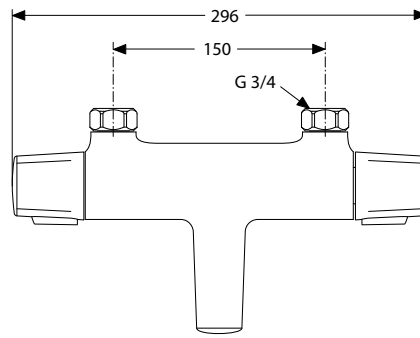

Produced from: **May 2010**

Bath/Shower Thermostat  
chrome **A4642AA**

Pos.	Description	Part-Number	Qty.	Pos.	Description	Part-Number	Qty.
1	Cap for handle with and without Logo	<b>A 963 222 AA</b>	1 Set	15	O - ring Ø 12,42 x 1,78	<b>A 961 332 NU</b>	2 pcs
2	Screw Ejot PT KB50x10			16	Body for Bath/Shower		
3	Screw M4 L=23,5	<b>A 962 998 NU</b>	2 pcs	17	Coupling nut G3/4		
4	Handle for Temperature	<b>A 963 225 AA</b>	1 pcs	18	Non-return valve DW15	<b>A 962 594 NU</b>	2 pcs
5	Handle for Volume control	<b>A 962 672 AA</b>	1 pcs	19	Seat M20x1 left thread		
6	Temp. adjustment compl.	<b>A 963 427 NU*</b>	1 Set	20	O - ring Ø 17 x 2	<b>A 961 810 NU</b>	2 pcs
7	Thermostatic Cartridge	<b>A962 229 NU</b>	1 pcs	21	Strainer ( screen )	<b>A 962 595 NU</b>	2 pcs
8	Repair-Set Cartridge	<b>A 962 230 NU</b>	1 Set	22	Nipple G1/2 outside compl.	<b>A 963 651 NU</b>	1 pcs
9	Handle insert ( Set )	<b>A 963 432 NU*</b>	1 Set	23	Aerator cpl. M24x1	<b>A 960 395 NU</b>	1 pcs
10	Volume control stop ring	<b>A 962 563 NU</b>	1 pcs				
11	Thread ring M34 x 1,5						
12	Stop valve with diverter	<b>A 962 568 NU</b>	1 pcs				
13	Manifold diverter						
14	O - ring Ø 18,77 x 1,78	<b>A 962 529 NU</b>	1 pcs				