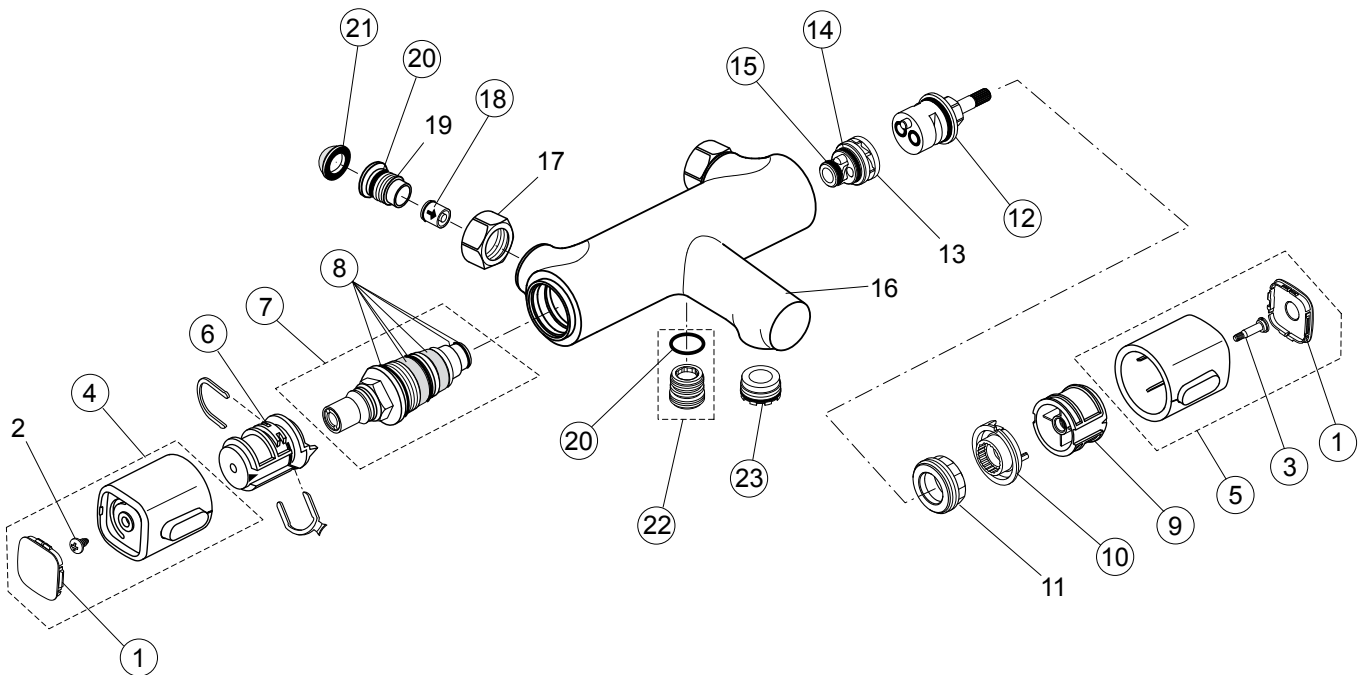

Produced from: **May 2010**

Bath/Shower Thermostat  
chrome **A4642AA**

Pos.	Description	Part-Number	Qty.	Pos.	Description	Part-Number	Qty.
1	Cap for handle with and without Logo	<b>A 963 222 AA</b>	1 Set	15	O - ring Ø 12,42 x 1,78	<b>A 961 332 NU</b>	2 pcs
2	Screw Ejot PT KB50x10			16	Body for Bath/Shower		
3	Screw M4 L=23,5	<b>A 962 998 NU</b>	2 pcs	17	Coupling nut G3/4		
4	Handle for Temperature	<b>A 963 225 AA</b>	1 pcs	18	Non-return valve DW15	<b>A 962 594 NU</b>	2 pcs
5	Handle for Volume control	<b>A 962 672 AA</b>	1 pcs	19	Seat M20x1 left thread		
6	Temp. adjustment compl.	<b>A 963 427 NU*</b>	1 Set	20	O - ring Ø 17 x 2	<b>A 961 810 NU</b>	2 pcs
7	Thermostatic Cartridge	<b>A962 229 NU</b>	1 pcs	21	Strainer ( screen )	<b>A 962 595 NU</b>	2 pcs
8	Repair-Set Cartridge	<b>A 962 230 NU</b>	1 Set	22	Nipple G1/2 outside compl.	<b>A 963 651 NU</b>	1 pcs
9	Handle insert ( Set )	<b>A 963 432 NU*</b>	1 Set	23	Aerator cpl. M24x1	<b>A 960 395 NU</b>	1 pcs
10	Volume control stop ring	<b>A 962 563 NU</b>	1 pcs				
11	Thread ring M34 x 1,5						
12	Stop valve with diverter	<b>A 962 568 NU</b>	1 pcs				
13	Manifold diverter						
14	O - ring Ø 18,77 x 1,78	<b>A 962 529 NU</b>	1 pcs				

\* Universal-Set