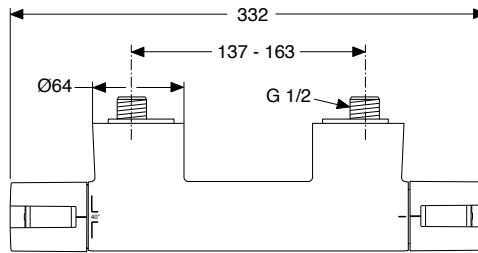

CeraTherm 200 A4627.. A4658..

Produced from: May 2010

Shower Thermostat Exposed
chrome **A4627AA**

Shower Thermostat Exposed
with Accessories
chrome **A4658AA**

Pos.	Description	Part-Number	Qty.	Pos.	Description	Part-Number	Qty.
1	Cap for handle with and without Logo	A 962 878 AA	1 Set	13	Seat M14 x 1		
2	EJOT-PT-Screw KB 50x10			14	O - ring Ø 11 x 1,5	A 962 218 NU	2 pcs
3	Screw for handle M4x23,5			15	S - Connector complete	A 962 569 NU	2 pcs
4	Temp.handle complete	A 962 879 AA	1 pcs	16	O - ring Ø 43 x 3	A 860 321 NU	1 pcs
5	Volume control handle cpl.	A 962 880 AA	1 pcs	17	Washer		
6	Temp.-adjustment	A 963 427 NU	1 pcs	18	Coupling nut		
7	Cartridge G1/2 complete	A 962 229 NU	1 pcs	19	O - ring Ø 28 x 3	A 960 071 NU	2 pcs
8	Repair set cartridge			20	Screen	A 962 160 NU	2 pcs
9	Body			21	Adapter / sleeve		
10	Handle insert universal	A 963 432 NU	1 Set	22	Non-return valve DW15	A 962 594 NU	2 pcs
11	Headwork (cartridge)	A 963 400 NU	1 pcs	23	S - Connector		
12	Thread pin M6 x 10	A 962 857 NU	1 pcs	24	O - ring Ø 17 x 2	A 961 810 NU	2 pcs
				25	Nipple complete	A 963 651 NU	1 pcs