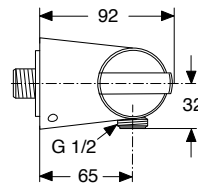

CeraTherm 200 A4627.. A4658..

Produced from: May 2010

Shower Thermostat Exposed
chrome **A4627AA**

Shower Thermostat Exposed
with Accessories
chrome **A4658AA**

Pos.	Description	Part-Number	Qty.	Pos.	Description	Part-Number	Qty.
1	Cap for handle with and without Logo	A 962 878 AA	1 Set	13	Seat M14 x 1		
2	EJOT-PT-Screw KB 50x10			14	O - ring Ø 11 x 1,5	A 962 218 NU	2 pcs
3	Screw for handle M4x23,5			15	S - Connector complete	A 962 569 NU	2 pcs
4	Temp.handle complete	A 962 879 AA	1 pcs	16	O - ring Ø 43 x 3	A 860 321 NU	1 pcs
5	Volume control handle cpl.	A 962 880 AA	1 pcs	17	Washer		
6	Temp.-adjustment	A 963 427 NU	1 pcs	18	Coupling nut		
7	Cartridge G1/2 complete	A 962 229 NU	1 pcs	19	O - ring Ø 28 x 3	A 960 071 NU	2 pcs
8	Repair set cartridge			20	Screen	A 962 160 NU	2 pcs
9	Body			21	Adapter / sleeve		
10	Handle insert universal	A 963 432 NU	1 Set	22	Non-return valve DW15	A 962 594 NU	2 pcs
11	Headwork (cartridge)	A 963 400 NU	1 pcs	23	S - Connector		
12	Thread pin M6 x 10	A 962 857 NU	1 pcs	24	O - ring Ø 17 x 2	A 961 810 NU	2 pcs
				25	Nipple complete	A 963 651 NU	1 pcs