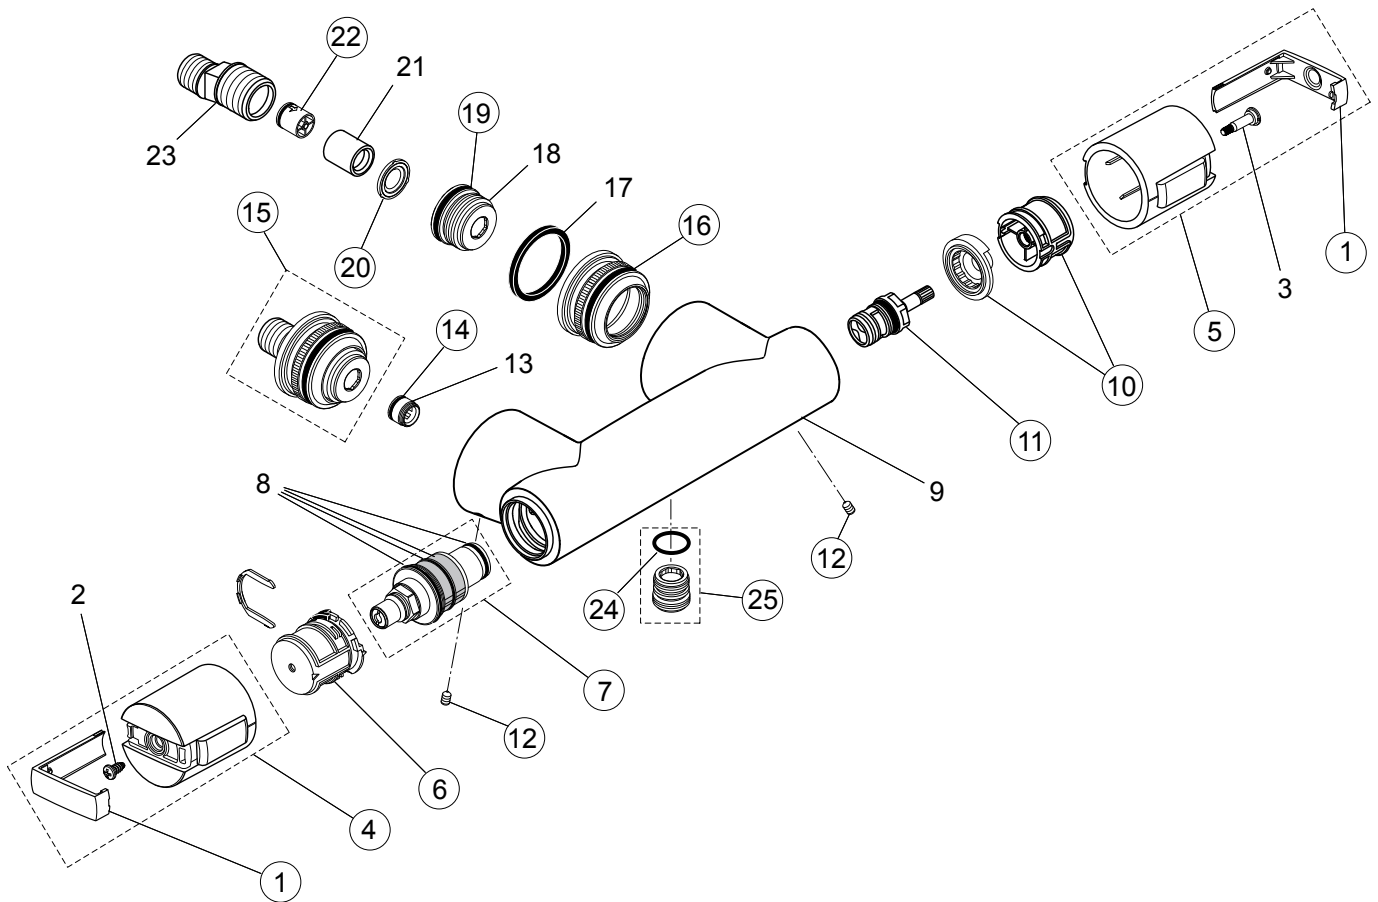

CeraTherm 200 A4627.. A4658..

Produced from: May 2010

Shower Thermostat Exposed
chrome **A4627AA**

Shower Thermostat Exposed
with Accessories
chrome **A4658AA**

Pos.	Description	Part-Number	Qty.	Pos.	Description	Part-Number	Qty.
1	Cap for handle with and without Logo	A 962 878 AA	1 Set	13	Seat M14 x 1		
2	EJOT-PT-Screw KB 50x10			14	O - ring Ø 11 x 1,5	A 962 218 NU	2 pcs
3	Screw for handle M4x23,5			15	S - Connector complete	A 962 569 NU	2 pcs
4	Temp.handle complete	A 962 879 AA	1 pcs	16	O - ring Ø 43 x 3	A 860 321 NU	1 pcs
5	Volume control handle cpl.	A 962 880 AA	1 pcs	17	Washer		
6	Temp.-adjustment	A 963 427 NU	1 pcs	18	Coupling nut		
7	Cartridge G1/2 complete	A 962 229 NU	1 pcs	19	O - ring Ø 28 x 3	A 960 071 NU	2 pcs
8	Repair set cartridge			20	Screen	A 962 160 NU	2 pcs
9	Body			21	Adapter / sleeve		
10	Handle insert universal	A 963 432 NU	1 Set	22	Non-return valve DW15	A 962 594 NU	2 pcs
11	Headwork (cartridge)	A 963 400 NU	1 pcs	23	S - Connector		
12	Thread pin M6 x 10	A 962 857 NU	1 pcs	24	O - ring Ø 17 x 2	A 961 810 NU	2 pcs
				25	Nipple complete	A 963 651 NU	1 pcs