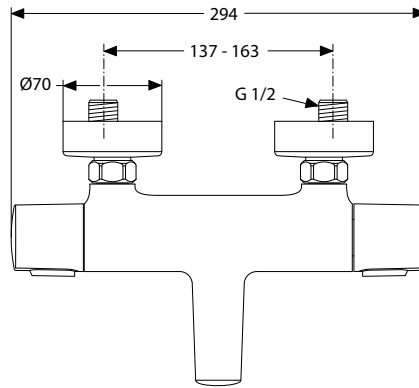

Produced from: April 2010

Bath/Shower Thermostat
chrome **A4623AA**

Bath/Shower Thermostat with
shower kit
chrome **A4624AA**

Pos.	Description	Part-Number	Qty.	Pos.	Description	Part-Number	Qty.
1	Cap for handle with and with out Logo	A 962 872 AA	1 Set	15	O - ring Ø 12,42 x 1,78	A 961 332 NU	2 pcs
2	Screw Ejot PT KB50x10	A 962 998 NU	2 pcs	16	Body for Bath/Shower		
3	Screw M4 L=23,5	A 962 870 AA	1 pcs	17	Coupling nut G3/4		
4	Handle for Temperature	A 962 871 AA	1 pcs	18	Non-return valve DW15	A 962 594 NU	2 pcs
5	Handle for Volume control	A 963 427 NU*	1 Set	19	O - ring Ø 17 x 2	A 961 810 NU	2 pcs
6	Temp. adjustment compl.	A 962 229 NU	1 pcs	19a	Seat M20x1 left thread		
7	Thermostatic Cartridge	A 962 230 NU	1 Set	20	Strainer (screen)	A 962 595 NU	2 pcs
8	Repair-Set Cartridge	A 963 432 NU	1 Set	21	Escutcheon	B 960 242 AA	1 pcs
9	Handle insert (Set)	A 962 563 NU	1 pcs	22	S-Connector complete	A 961 073 AA	2 pcs
10	Volume control stop ring			23	S-Connector with low noise insert		
11	Thread ring M34 x 1,5			24	Nipple G1/2 outside compl.	A 963 651 NU	1 pcs
12	Stop valve with diverter	A 962 568 NU	1 pcs	25	Aerator complete M24 x 1	A 960 395 NU	1 pcs
13	Manifold diverter						
14	O - ring Ø 18,77 x 1,78	A 962 529 NU	1 pcs				