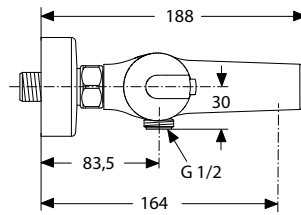

Produced from: April 2010

Bath/Shower Thermostat
chrome **A4623AA**

Bath/Shower Thermostat with
shower kit
chrome **A4624AA**

Pos.	Description	Part-Number	Qty.	Pos.	Description	Part-Number	Qty.
1	Cap for handle with and with out Logo	A 962 872 AA	1 Set	15	O - ring Ø 12,42 x 1,78	A 961 332 NU	2 pcs
2	Screw Ejot PT KB50x10	A 962 998 NU	2 pcs	16	Body for Bath/Shower		
3	Screw M4 L=23,5	A 962 870 AA	1 pcs	17	Coupling nut G3/4		
4	Handle for Temperature	A 962 871 AA	1 pcs	18	Non-return valve DW15	A 962 594 NU	2 pcs
5	Handle for Volume control	A 963 427 NU*	1 Set	19	O - ring Ø 17 x 2	A 961 810 NU	2 pcs
6	Temp. adjustment compl.	A 962 229 NU	1 pcs	19a	Seat M20x1 left thread		
7	Thermostatic Cartridge	A 962 230 NU	1 Set	20	Strainer (screen)	A 962 595 NU	2 pcs
8	Repair-Set Cartridge	A 963 432 NU	1 Set	21	Escutcheon	B 960 242 AA	1 pcs
9	Handle insert (Set)	A 962 563 NU	1 pcs	22	S-Connector complete	A 961 073 AA	2 pcs
10	Volume control stop ring			23	S-Connector with low noise insert		
11	Thread ring M34 x 1,5			24	Nipple G1/2 outside compl.	A 963 651 NU	1 pcs
12	Stop valve with diverter	A 962 568 NU	1 pcs	25	Aerator complete M24 x 1	A 960 395 NU	1 pcs
13	Manifold diverter						
14	O - ring Ø 18,77 x 1,78	A 962 529 NU	1 pcs				