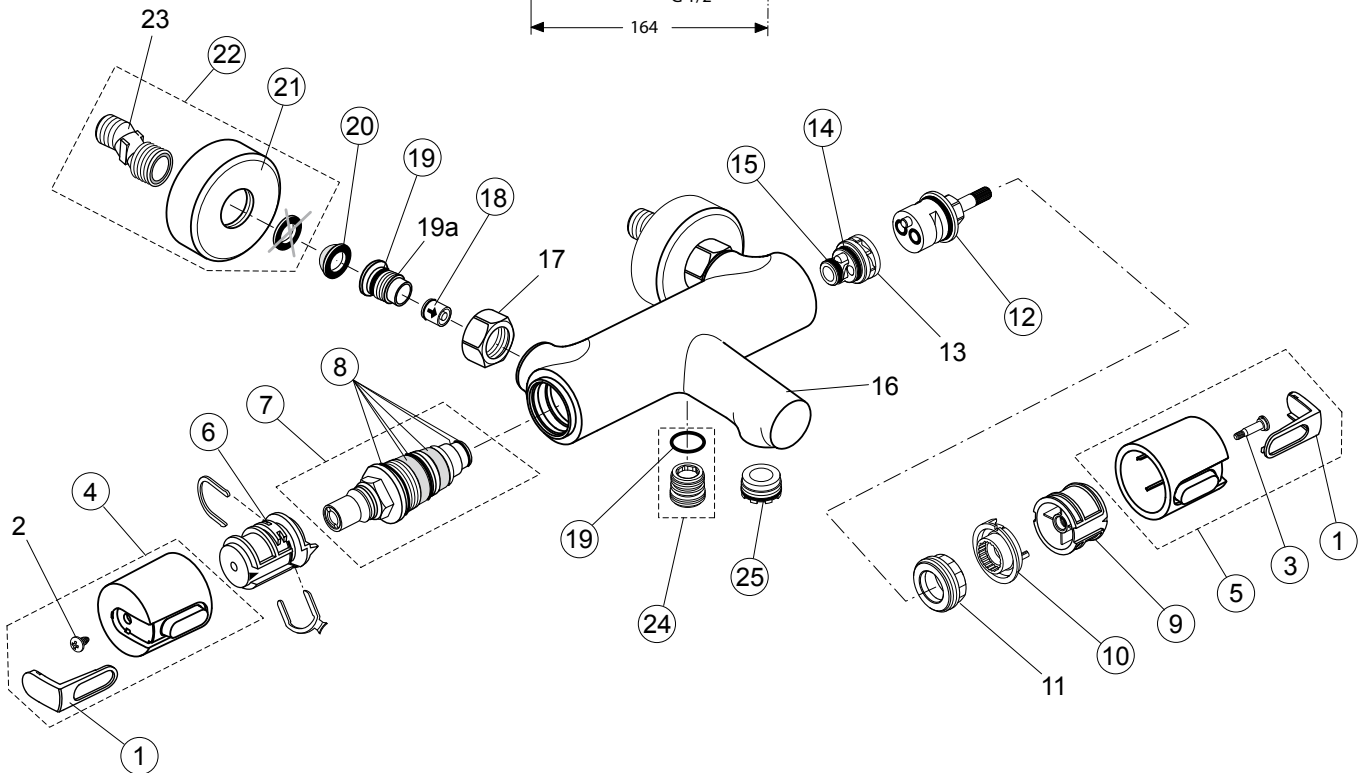

Produced from: April 2010

Bath/Shower Thermostat
chrome **A4623AA**

Bath/Shower Thermostat with
shower kit
chrome **A4624AA**

Pos.	Description	Part-Number	Qty.	Pos.	Description	Part-Number	Qty.
1	Cap for handle with and with out Logo	A 962 872 AA	1 Set	15	O - ring Ø 12,42 x 1,78	A 961 332 NU	2 pcs
2	Screw Ejot PT KB50x10	A 962 998 NU	2 pcs	16	Body for Bath/Shower		
3	Screw M4 L=23,5	A 962 870 AA	1 pcs	17	Coupling nut G3/4		
4	Handle for Temperature	A 962 871 AA	1 pcs	18	Non-return valve DW15	A 962 594 NU	2 pcs
5	Handle for Volume control	A 963 427 NU*	1 Set	19	O - ring Ø 17 x 2	A 961 810 NU	2 pcs
6	Temp. adjustment compl.	A 962 229 NU	1 pcs	19a	Seat M20x1 left thread		
7	Thermostatic Cartridge	A 962 230 NU	1 Set	20	Strainer (screen)	A 962 595 NU	2 pcs
8	Repair-Set Cartridge	A 963 432 NU	1 Set	21	Escutcheon	B 960 242 AA	1 pcs
9	Handle insert (Set)	A 962 563 NU	1 pcs	22	S-Connector complete	A 961 073 AA	2 pcs
10	Volume control stop ring			23	S-Connector with low noise insert		
11	Thread ring M34 x 1,5			24	Nipple G1/2 outside compl.	A 963 651 NU	1 pcs
12	Stop valve with diverter	A 962 568 NU	1 pcs	25	Aerator complete M24 x 1	A 960 395 NU	1 pcs
13	Manifold diverter						
14	O - ring Ø 18,77 x 1,78	A 962 529 NU	1 pcs				

* Universal-Set