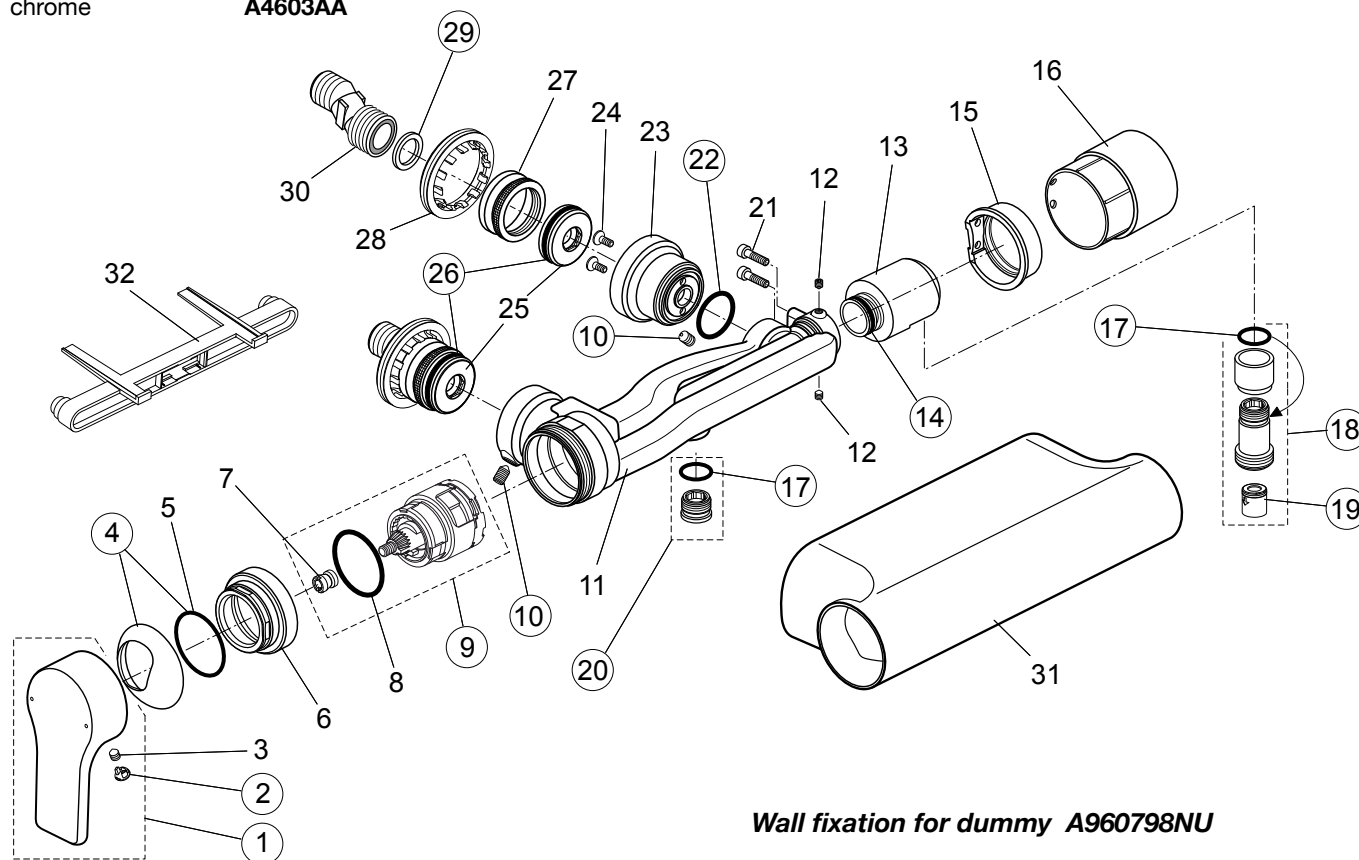

Produced from: April 2009

SL Shower
chrome

A4603AA

Wall fixation for dummy A960798NU

Pos.	Description	Part-Number	Qty.	Pos.	Description	Part-Number	Qty.
1	Lever cpl. with Logo IS	A 960 645 AA	1 pcs	18	Nipple complete	A 962 452 AA	1 pcs
2	Handle cap	B 960 473 AA	1 pcs	19	Non-return valve DW15	A 962 594 NU	1 pcs
3	Thread pin M5x6 DIN914			20	Plug M16 x 1		
4	Cover cap with pos.5	A 960 646 AA	1 pcs	21	Cylindrical screw M4 x 16		
5	O - ring Ø 28,3 x 1,78			22	O - ring Ø 24 x 2	A 961 809 NU	1 pcs
6	Clamping nut M45 x 1,5 Inner thread			23	Adapter f. S-Connector		
7	Handle adapter			24	Countersunk screw M4x10		
8	O - ring Ø 35 x 3,2			25	Coupling nut G3/4		
9	Cartridge Multiport Click	A 962 985 NU	1 pcs	26	O - ring Ø 28 x 3	A 960 071 NU	2 pcs
10	Thread pin M6x10	A 962 857 NU	1 pcs	27	Locknut G3/4		
11	Body for Bath/shower + Shower			28	Plastic ring for escutcheon		
12	Thread pin M4x5 DIN914			29	Fibre ring		
13	Nipple connector				Strainer (screen)	A 962 595 NU	2 pcs
14	O - ring Ø 18 x 1	A 962 448 NU	1 Set	30	S-Connector		
15	Adapter f. cover			31	Cover Shower		
16	Cover (f. Shower connector)			32	Template		
17	O - ring Ø 14 x 1,78	A 962 605 NU	1 pcs		(adjustment for S-connectors)		