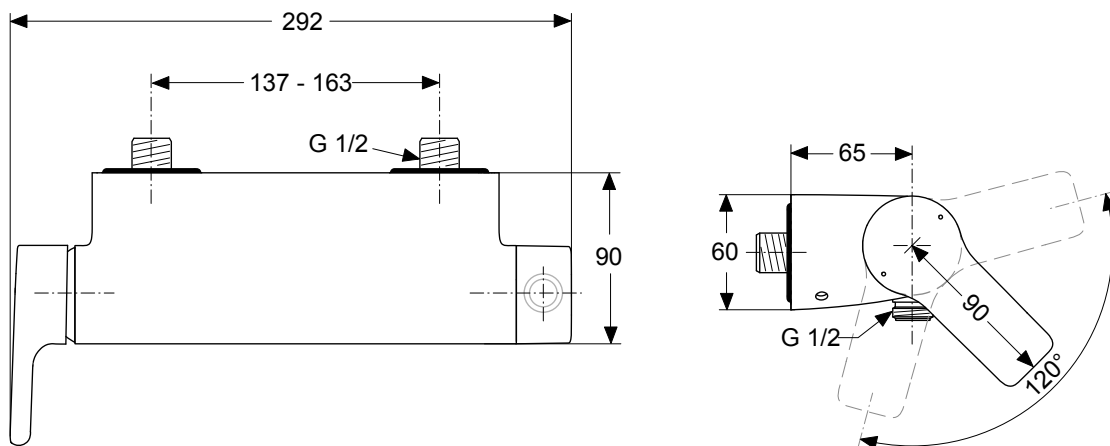

Produced from: April 2009

SL Shower
chrome

A4603AA

Wall fixation for dummy A960798NU

Pos.	Description	Part-Number	Qty.	Pos.	Description	Part-Number	Qty.
1	Lever cpl. with Logo IS	A 960 645 AA	1 pcs	18	Nipple complete	A 962 452 AA	1 pcs
2	Handle cap	B 960 473 AA	1 pcs	19	Non-return valve DW15	A 962 594 NU	1 pcs
3	Thread pin M5x6 DIN914			20	Plug M16 x 1		
4	Cover cap with pos.5	A 960 646 AA	1 pcs	21	Cylindrical screw M4 x 16		
5	O - ring Ø 28,3 x 1,78			22	O - ring Ø 24 x 2	A 961 809 NU	1 pcs
6	Clamping nut M45 x 1,5 Inner thread			23	Adapter f. S-Connector		
7	Handle adapter			24	Countersunk screw M4x10		
8	O - ring Ø 35 x 3,2			25	Coupling nut G3/4		
9	Cartridge Multiport Click	A 962 985 NU	1 pcs	26	O - ring Ø 28 x 3	A 960 071 NU	2 pcs
10	Thread pin M6x10	A 962 857 NU	1 pcs	27	Locknut G3/4		
11	Body for Bath/shower + Shower			28	Plastic ring for escutcheon		
12	Thread pin M4x5 DIN914			29	Fibre ring		
13	Nipple connector				Strainer (screen)	A 962 595 NU	2 pcs
14	O - ring Ø 18 x 1	A 962 448 NU	1 Set	30	S-Connector		
15	Adapter f. cover			31	Cover Shower		
16	Cover (f. Shower connector)			32	Template		
17	O - ring Ø 14 x 1,78	A 962 605 NU	1 pcs		(adjustment for S-connectors)		