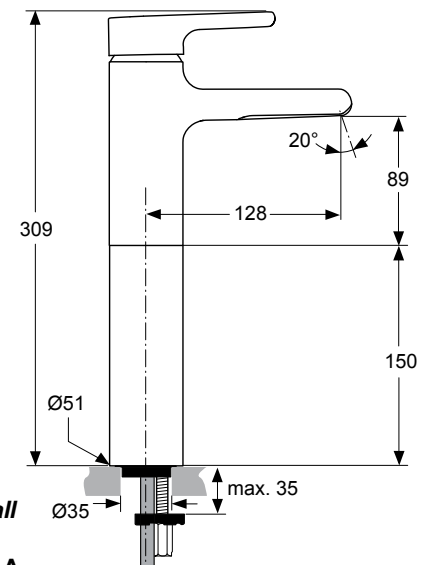

Produced from: April 2009

SL basin mixer, Aerator
with flex. hose
chrome **A4600AA**

mounting position

SL basin mixer, Waterfall
with flex. hose
chrome **A4601AA**

Pos.	Description	Part-Number	Qty.	Pos.	Description	Part-Number	Qty.
1	Lever cpl. with Logo IS	A 960 645 AA	1 pcs	16	Body (Lavy + Bidet)		
2	Thread pin M5x6 DIN914			17	Flow limiter (waterfall only)	A 960 647 NU	1 pcs
3	Handle cap	B 960 473 AA	1 pcs	18	O - ring Ø 9,25 x 1,78		
4	Handle adapter			19	O - ring Ø 18 x 1,5		
5	Cover cap	A 960 646 AA	1 pcs	20	Water outlet f. aerator	A 960 649 NU	1 Set
6	O - ring Ø 28,3 x 1,78			21	Water outlet f. waterfall	A 960 650 NU	1 pcs
7	Clamping nut M43 x 1,5			22	Screw Ejet WN5152 20x5		
8	O - Ring Ø 35 x 3,2			23	Cover plate waterfall	A 960 651 AA	1 pcs
9	Cartridge Multiport Click	A 962 985 NU	1 pcs	24	Aerator M24x1 Casc. -A-	A 962 470 NU	1 pcs
	Cartridge (only waterfall)	A 962 716 NU	1 pcs	25	Coverplate aerator	A 960 653 AA	1 pcs
10	Plastic manifold			26	Stud M8 x 270mm		
11	O - ring Ø 34,65 x 1,78			27	Fixation set		
12	O - ring Ø 10 x 2			28	Flex. hose M8x1-G3/8 x 550mm		
13	Adapter flex. hose			29	Key for aerator pos. 24	A 960 196 NU	1 pcs
14	Cartridge holder						
15	Thread pin M5x16 DIN 914						