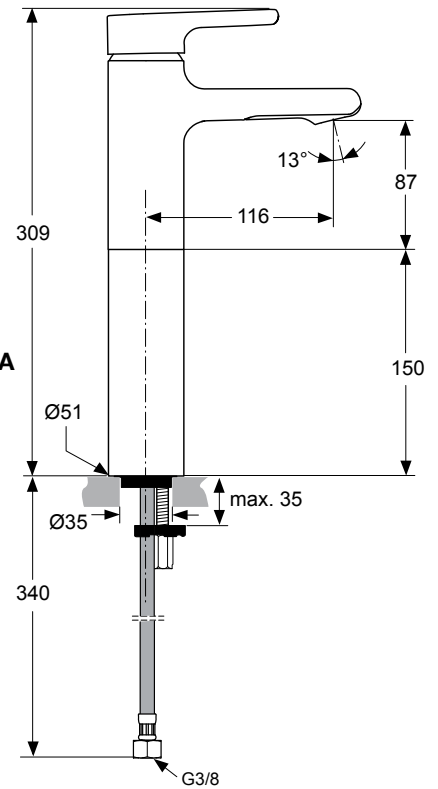

Produced from: April 2009

SL basin mixer, Aerator
with flex. hose
chrome **A4600AA**

mounting position

SL basin mixer, Waterfall
with flex. hose
chrome **A4601AA**

Pos.	Description	Part-Number	Qty.	Pos.	Description	Part-Number	Qty.
1	Lever cpl. with Logo IS	A 960 645 AA	1 pcs	16	Body (Lavy + Bidet)		
2	Thread pin M5x6 DIN914			17	Flow limiter (waterfall only)	A 960 647 NU	1 pcs
3	Handle cap	B 960 473 AA	1 pcs	18	O - ring Ø 9,25 x 1,78		
4	Handle adapter			19	O - ring Ø 18 x 1,5		
5	Cover cap	A 960 646 AA	1 pcs	20	Water outlet f. aerator	A 960 649 NU	1 Set
6	O - ring Ø 28,3 x 1,78			21	Water outlet f. waterfall	A 960 650 NU	1 pcs
7	Clamping nut M43 x 1,5			22	Screw Ejet WN5152 20x5		
8	O - Ring Ø 35 x 3,2			23	Cover plate waterfall	A 960 651 AA	1 pcs
9	Cartridge Multiport Click	A 962 985 NU	1 pcs	24	Aerator M24x1 Casc. -A-	A 962 470 NU	1 pcs
	Cartridge (only waterfall)	A 962 716 NU	1 pcs	25	Coverplate aerator	A 960 653 AA	1 pcs
10	Plastic manifold			26	Stud M8 x 270mm		
11	O - ring Ø 34,65 x 1,78			27	Fixation set		
12	O - ring Ø 10 x 2			28	Flex. hose M8x1-G3/8 x 550mm		
13	Adapter flex. hose			29	Key for aerator pos. 24	A 960 196 NU	1 pcs
14	Cartridge holder						
15	Thread pin M5x16 DIN 914						