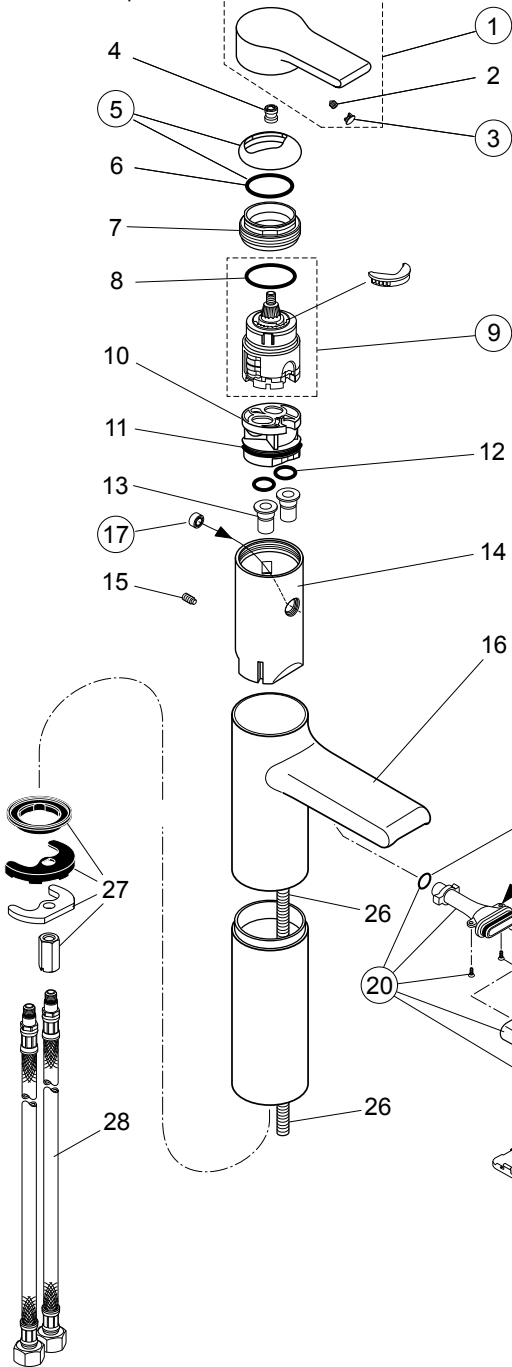

Produced from: April 2009

SL basin mixer, Aerator
with flex. hose
chrome **A4600AA**

mounting position

SL basin mixer, Waterfall
with flex. hose
chrome **A4601AA**

Pos.	Description	Part-Number	Qty.	Pos.	Description	Part-Number	Qty.
1	Lever cpl. with Logo IS	A 960 645 AA	1 pcs	16	Body (Lavy + Bidet)		
2	Thread pin M5x6 DIN914			17	Flow limiter (waterfall only)	A 960 647 NU	1 pcs
3	Handle cap	B 960 473 AA	1 pcs	18	O - ring Ø 9,25 x 1,78		
4	Handle adapter			19	O - ring Ø 18 x 1,5		
5	Cover cap	A 960 646 AA	1 pcs	20	Water outlet f. aerator	A 960 649 NU	1 Set
6	O - ring Ø 28,3 x 1,78			21	Water outlet f. waterfall	A 960 650 NU	1 pcs
7	Clamping nut M43 x 1,5			22	Screw Ejet WN5152 20x5		
8	O - Ring Ø 35 x 3,2			23	Cover plate waterfall	A 960 651 AA	1 pcs
9	Cartridge Multiport Click	A 962 985 NU	1 pcs	24	Aerator M24x1 Casc. -A-	A 962 470 NU	1 pcs
	Cartridge (only waterfall)	A 962 716 NU	1 pcs	25	Coverplate aerator	A 960 653 AA	1 pcs
10	Plastic manifold			26	Stud M8 x 270mm		
11	O - ring Ø 34,65 x 1,78			27	Fixation set		
12	O - ring Ø 10 x 2			28	Flex. hose M8x1-G3/8 x 550mm		
13	Adapter flex. hose			29	Key for aerator pos. 24	A 960 196 NU	1 pcs
14	Cartridge holder						
15	Thread pin M5x16 DIN 914						