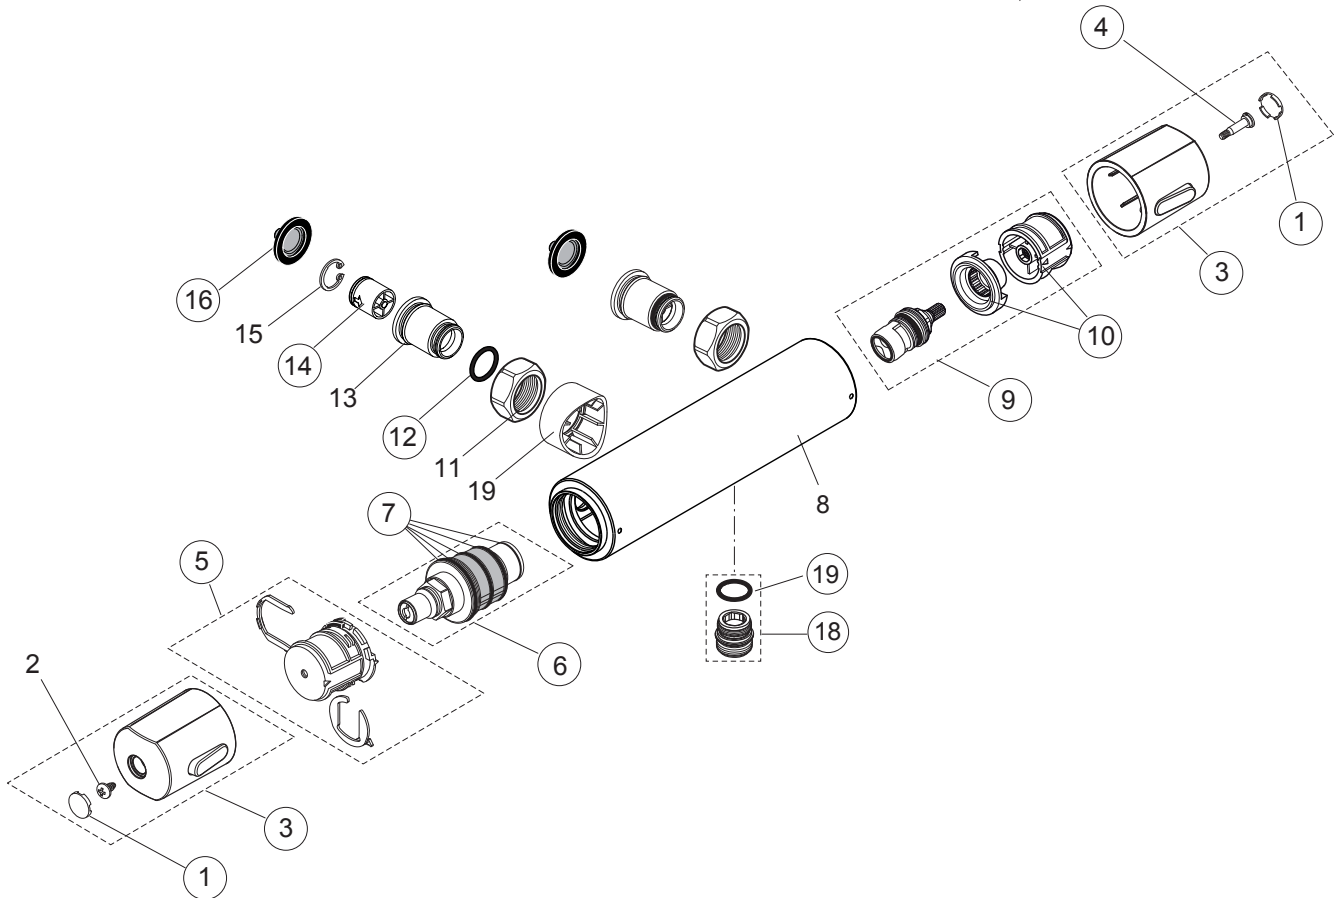

Nimbus Therm A4503.. A5538..

VENLO

Produced from: Jun. 2020

Shower Thermostat
chrome **A4503AA**

with slide bar set 60cm
chrome **A5538AA**

Pos.	Description	Part-Number	Qty.	Pos.	Description	Part-Number	Qty.
1	Cap for handle	A 962 221 NU	1 Set	15	Lock ring		
2	Screw Ejot PT KB50x10			16	Strainer (screen)	A 962 595 NU	2 pcs
3	Handle for Temp. + Volume	A 962 222 AA	1 pcs	17	O - ring Ø 17 x 2	A 961 810 NU	2 pcs
4	Screw M4 L=23,5	A 962 998 NU	2 pcs	18	Nipple complete	A 861 498 NU	1 Set
5	Temp. adjustment compl.	A 963 427 NU	1 Set	19	Escutcheon		
6	Thermostatic Cartridge	A 962 229 NU	1 pcs				
7	Repair-Set Cartridge	A 962 230 NU	1 Set				
8	Body for Shower						
9	Headwork (Cartridge)	A 861 245 NU	1 Set				
10	Handle insert + stopring	A 963 432 NU	1 Set				
11	Coupling nut G3/4 - SW30						
12	O - Ring Ø 14 x 1,78	F 960 894 NU*	1 pcs				
13	Seat M17 x 1 left thread						
14	Non-return valve DW15	A 962 594 NU	2 pcs				

* Universal-Set (not all parts needed)

Produced from: April 2008

Pos.	Description	Part-Number	Qty.	Pos.	Description	Part-Number	Qty.
1	Cap for handle	A 962 221 NU	1 Set	15	Non-return valve DW15	A 962 594 NU	2 pcs
2	Screw Eجت PT KB50x10			16	O - ring Ø 17 x 2	A 961 810 NU	2 pcs
3	Handle for Temp. + Volume	A 962 222 AA	1 pcs	17	Seat M20 x 1 left thread		
4	Screw M4 L=23,5	A 962 998 NU	2 pcs	18	Strainer (screen)	A 962 595 NU	2 pcs
5	Temp. adjustment compl.	A 963 427 NU	1 Set	19	Nipple M20x1 - G1/2 outside		
6	Thermostatic Cartridge	A 962 229 NU	1 pcs	20	Nipple M20x1 - M6 inside		
7	Repair-Set Cartridge	A 962 230 NU	1 Set	21	Seal plate		
8	Body for Bath/shower & Shower			22	O - Ring Ø 6 x 1,5		
9	Handle insert + stopring	A 963 432 NU	1 Set	23	Cylindrical screw M6x12 DIN 6912		
10	Headwork (Cartridge)	A 963 400 NU	1 pcs	24	Diverter complete	A 963 336 AA	1 pcs
11	Cover for B/S&Shr 150mm	A 962 223 AA	1 pcs	25	Spout complete	A 4512 AA	1 pcs
12	Back plate (frame)			26	Aerator M24x1 -D-	A 960 537 AA	1 pcs
13	Ring (Clip)						
14	Coupling nut G3/4 - SW30						