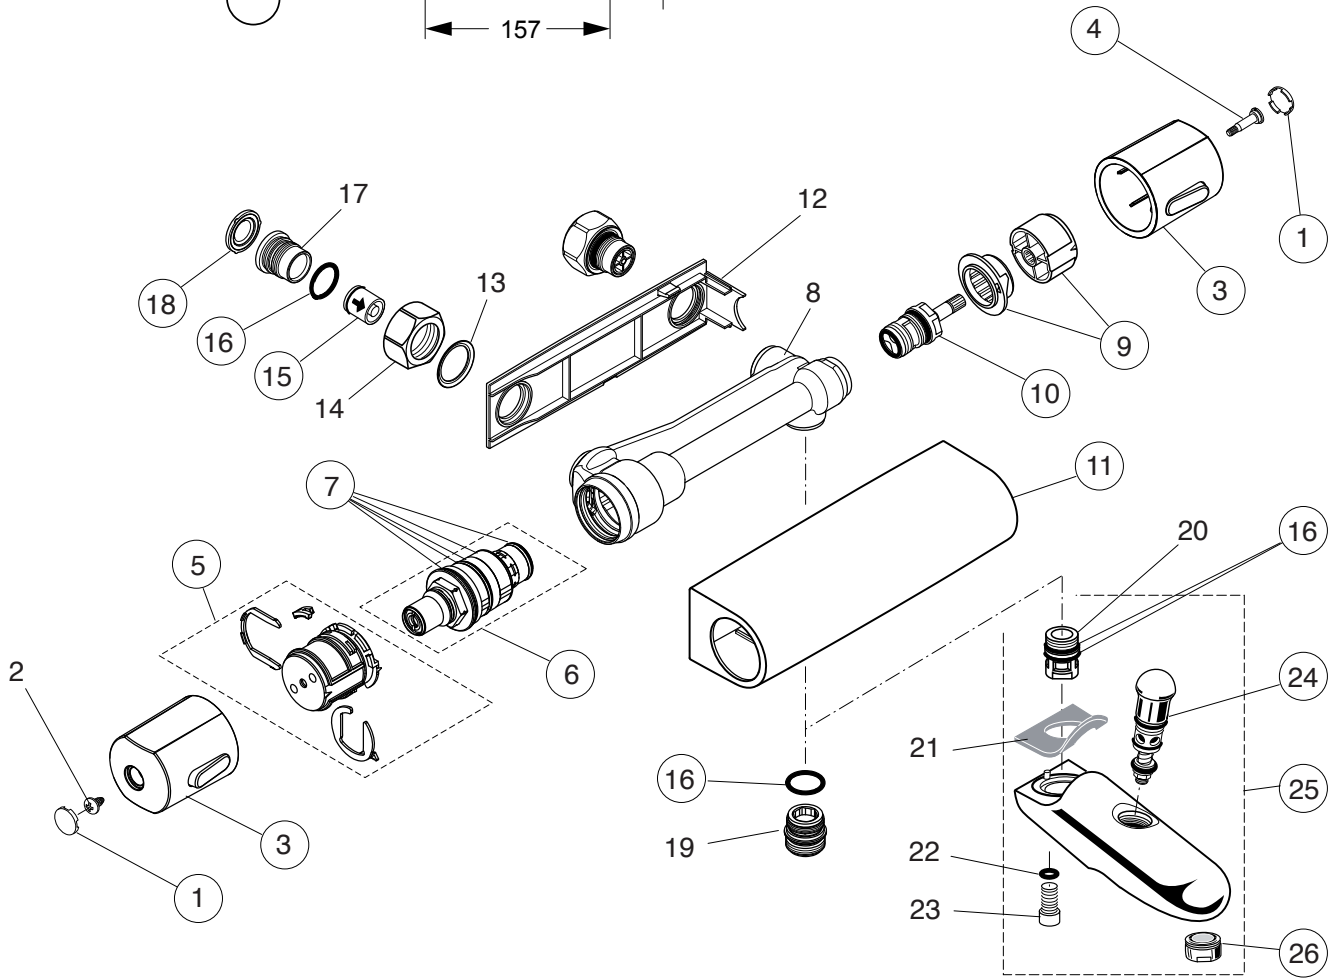

Nimbus Therm A4503.. A5538..

VENLO

Produced from: Jun. 2020

Shower Thermostat
chrome **A4503AA**

with slide bar set 60cm
chrome **A5538AA**

Pos.	Description	Part-Number	Qty.	Pos.	Description	Part-Number	Qty.
1	Cap for handle	A 962 221 NU	1 Set	15	Lock ring		
2	Screw Ejot PT KB50x10			16	Strainer (screen)	A 962 595 NU	2 pcs
3	Handle for Temp. + Volume	A 962 222 AA	1 pcs	17	O - ring Ø 17 x 2	A 961 810 NU	2 pcs
4	Screw M4 L=23,5	A 962 998 NU	2 pcs	18	Nipple complete	A 861 498 NU	1 Set
5	Temp. adjustment compl.	A 963 427 NU	1 Set	19	Escutcheon		
6	Thermostatic Cartridge	A 962 229 NU	1 pcs				
7	Repair-Set Cartridge	A 962 230 NU	1 Set				
8	Body for Shower						
9	Headwork (Cartridge)	A 861 245 NU	1 Set				
10	Handle insert + stopring	A 963 432 NU	1 Set				
11	Coupling nut G3/4 - SW30						
12	O - Ring Ø 14 x 1,78	F 960 894 NU*	1 pcs				
13	Seat M17 x 1 left thread						
14	Non-return valve DW15	A 962 594 NU	2 pcs				

* Universal-Set (not all parts needed)

Produced from: April 2008

Pos.	Description	Part-Number	Qty.	Pos.	Description	Part-Number	Qty.
1	Cap for handle	A 962 221 NU	1 Set	15	Non-return valve DW15	A 962 594 NU	2 pcs
2	Screw Eجت PT KB50x10			16	O - ring Ø 17 x 2	A 961 810 NU	2 pcs
3	Handle for Temp. + Volume	A 962 222 AA	1 pcs	17	Seat M20 x 1 left thread		
4	Screw M4 L=23,5	A 962 998 NU	2 pcs	18	Strainer (screen)	A 962 595 NU	2 pcs
5	Temp. adjustment compl.	A 963 427 NU	1 Set	19	Nipple M20x1 - G1/2 outside		
6	Thermostatic Cartridge	A 962 229 NU	1 pcs	20	Nipple M20x1 - M6 inside		
7	Repair-Set Cartridge	A 962 230 NU	1 Set	21	Seal plate		
8	Body for Bath/shower & Shower			22	O - Ring Ø 6 x 1,5		
9	Handle insert + stopring	A 963 432 NU	1 Set	23	Cylindrical screw M6x12 DIN 6912		
10	Headwork (Cartridge)	A 963 400 NU	1 pcs	24	Diverter complete	A 963 336 AA	1 pcs
11	Cover for B/S&Shr 150mm	A 962 223 AA	1 pcs	25	Spout complete	A 4512 AA	1 pcs
12	Back plate (frame)			26	Aerator M24x1 -D-	A 960 537 AA	1 pcs
13	Ring (Clip)						
14	Coupling nut G3/4 - SW30						