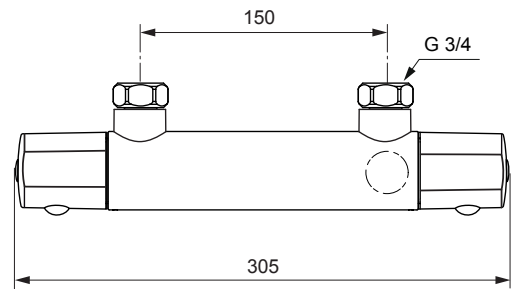

Nimbus Therm A4503.. A5538..

VENLO

Produced from: Jun. 2020

Shower Thermostat
chrome **A4503AA**

with slide bar set 60cm
chrome **A5538AA**

Pos.	Description	Part-Number	Qty.	Pos.	Description	Part-Number	Qty.
1	Cap for handle	A 962 221 NU	1 Set	15	Lock ring		
2	Screw Ejot PT KB50x10			16	Strainer (screen)	A 962 595 NU	2 pcs
3	Handle for Temp. + Volume	A 962 222 AA	1 pcs	17	O - ring Ø 17 x 2	A 961 810 NU	2 pcs
4	Screw M4 L=23,5	A 962 998 NU	2 pcs	18	Nipple complete	A 861 498 NU	1 Set
5	Temp. adjustment compl.	A 963 427 NU	1 Set	19	Escutcheon		
6	Thermostatic Cartridge	A 962 229 NU	1 pcs				
7	Repair-Set Cartridge	A 962 230 NU	1 Set				
8	Body for Shower						
9	Headwork (Cartridge)	A 861 245 NU	1 Set				
10	Handle insert + stopring	A 963 432 NU	1 Set				
11	Coupling nut G3/4 - SW30						
12	O - Ring Ø 14 x 1,78	F 960 894 NU*	1 pcs				
13	Seat M17 x 1 left thread						
14	Non-return valve DW15	A 962 594 NU	2 pcs				

* Universal-Set (not all parts needed)

Produced from: April 2008

Pos.	Description	Part-Number	Qty.	Pos.	Description	Part-Number	Qty.
1	Cap for handle	A 962 221 NU	1 Set	15	Non-return valve DW15	A 962 594 NU	2 pcs
2	Screw Eجت PT KB50x10			16	O - ring Ø 17 x 2	A 961 810 NU	2 pcs
3	Handle for Temp. + Volume	A 962 222 AA	1 pcs	17	Seat M20 x 1 left thread		
4	Screw M4 L=23,5	A 962 998 NU	2 pcs	18	Strainer (screen)	A 962 595 NU	2 pcs
5	Temp. adjustment compl.	A 963 427 NU	1 Set	19	Nipple M20x1 - G1/2 outside		
6	Thermostatic Cartridge	A 962 229 NU	1 pcs	20	Nipple M20x1 - M6 inside		
7	Repair-Set Cartridge	A 962 230 NU	1 Set	21	Seal plate		
8	Body for Bath/shower & Shower			22	O - Ring Ø 6 x 1,5		
9	Handle insert + stopring	A 963 432 NU	1 Set	23	Cylindrical screw M6x12 DIN 6912		
10	Headwork (Cartridge)	A 963 400 NU	1 pcs	24	Diverter complete	A 963 336 AA	1 pcs
11	Cover for B/S&Shr 150mm	A 962 223 AA	1 pcs	25	Spout complete	A 4512 AA	1 pcs
12	Back plate (frame)			26	Aerator M24x1 -D-	A 960 537 AA	1 pcs
13	Ring (Clip)						
14	Coupling nut G3/4 - SW30						