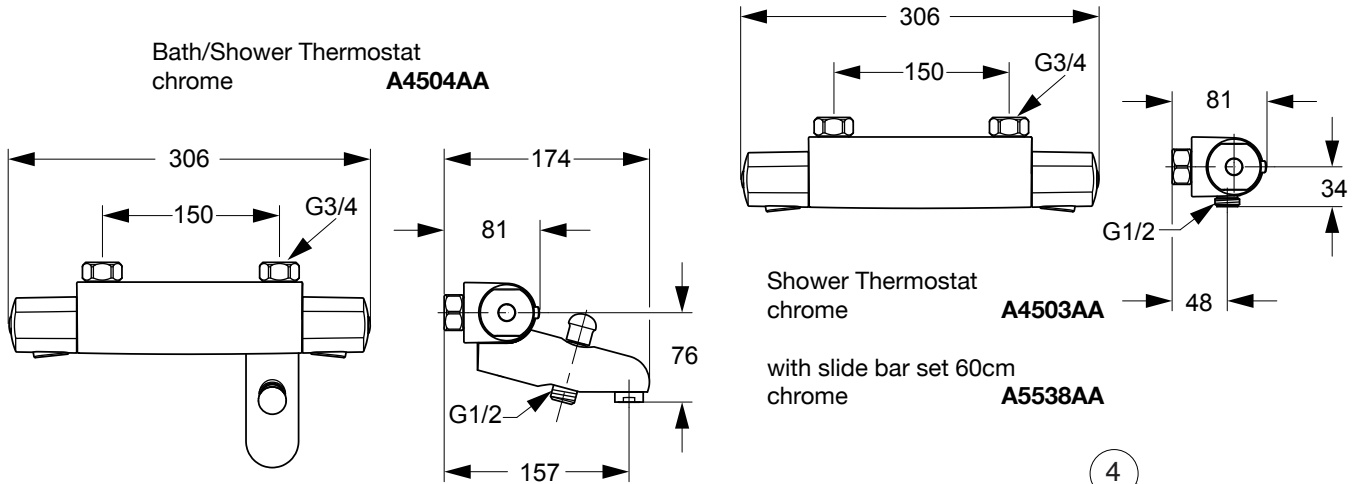

Nimbus Therm A4503.. A5538..

VENLO

Produced from: Jun. 2020

Shower Thermostat
chrome **A4503AA**

with slide bar set 60cm
chrome **A5538AA**

Pos.	Description	Part-Number	Qty.	Pos.	Description	Part-Number	Qty.
1	Cap for handle	A 962 221 NU	1 Set	15	Lock ring		
2	Screw Ejot PT KB50x10			16	Strainer (screen)	A 962 595 NU	2 pcs
3	Handle for Temp. + Volume	A 962 222 AA	1 pcs	17	O - ring Ø 17 x 2	A 961 810 NU	2 pcs
4	Screw M4 L=23,5	A 962 998 NU	2 pcs	18	Nipple complete	A 861 498 NU	1 Set
5	Temp. adjustment compl.	A 963 427 NU	1 Set	19	Escutcheon		
6	Thermostatic Cartridge	A 962 229 NU	1 pcs				
7	Repair-Set Cartridge	A 962 230 NU	1 Set				
8	Body for Shower						
9	Headwork (Cartridge)	A 861 245 NU	1 Set				
10	Handle insert + stopring	A 963 432 NU	1 Set				
11	Coupling nut G3/4 - SW30						
12	O - Ring Ø 14 x 1,78	F 960 894 NU*	1 pcs				
13	Seat M17 x 1 left thread						
14	Non-return valve DW15	A 962 594 NU	2 pcs				

* Universal-Set (not all parts needed)

Produced from: April 2008

Pos.	Description	Part-Number	Qty.	Pos.	Description	Part-Number	Qty.
1	Cap for handle	A 962 221 NU	1 Set	15	Non-return valve DW15	A 962 594 NU	2 pcs
2	Screw Eجت PT KB50x10			16	O - ring Ø 17 x 2	A 961 810 NU	2 pcs
3	Handle for Temp. + Volume	A 962 222 AA	1 pcs	17	Seat M20 x 1 left thread		
4	Screw M4 L=23,5	A 962 998 NU	2 pcs	18	Strainer (screen)	A 962 595 NU	2 pcs
5	Temp. adjustment compl.	A 963 427 NU	1 Set	19	Nipple M20x1 - G1/2 outside		
6	Thermostatic Cartridge	A 962 229 NU	1 pcs	20	Nipple M20x1 - M6 inside		
7	Repair-Set Cartridge	A 962 230 NU	1 Set	21	Seal plate		
8	Body for Bath/shower & Shower			22	O - Ring Ø 6 x 1,5		
9	Handle insert + stopring	A 963 432 NU	1 Set	23	Cylindrical screw M6x12 DIN 6912		
10	Headwork (Cartridge)	A 963 400 NU	1 pcs	24	Diverter complete	A 963 336 AA	1 pcs
11	Cover for B/S&Shr 150mm	A 962 223 AA	1 pcs	25	Spout complete	A 4512 AA	1 pcs
12	Back plate (frame)			26	Aerator M24x1 -D-	A 960 537 AA	1 pcs
13	Ring (Clip)						
14	Coupling nut G3/4 - SW30						