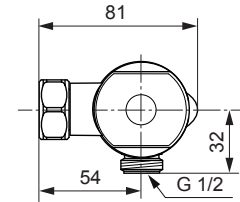

Nimbus Therm A4503.. A5538..

VENLO

Produced from: Jun. 2020

Shower Thermostat
chrome **A4503AA**

with slide bar set 60cm
chrome **A5538AA**

Pos.	Description	Part-Number	Qty.	Pos.	Description	Part-Number	Qty.
1	Cap for handle	A 962 221 NU	1 Set	15	Lock ring		
2	Screw Ejot PT KB50x10			16	Strainer (screen)	A 962 595 NU	2 pcs
3	Handle for Temp. + Volume	A 962 222 AA	1 pcs	17	O - ring Ø 17 x 2	A 961 810 NU	2 pcs
4	Screw M4 L=23,5	A 962 998 NU	2 pcs	18	Nipple complete	A 861 498 NU	1 Set
5	Temp. adjustment compl.	A 963 427 NU	1 Set	19	Escutcheon		
6	Thermostatic Cartridge	A 962 229 NU	1 pcs				
7	Repair-Set Cartridge	A 962 230 NU	1 Set				
8	Body for Shower						
9	Headwork (Cartridge)	A 861 245 NU	1 Set				
10	Handle insert + stopring	A 963 432 NU	1 Set				
11	Coupling nut G3/4 - SW30						
12	O - Ring Ø 14 x 1,78	F 960 894 NU*	1 pcs				
13	Seat M17 x 1 left thread						
14	Non-return valve DW15	A 962 594 NU	2 pcs				

* Universal-Set (not all parts needed)

Produced from: April 2008

Pos.	Description	Part-Number	Qty.	Pos.	Description	Part-Number	Qty.
1	Cap for handle	A 962 221 NU	1 Set	15	Non-return valve DW15	A 962 594 NU	2 pcs
2	Screw Eجت PT KB50x10			16	O - ring Ø 17 x 2	A 961 810 NU	2 pcs
3	Handle for Temp. + Volume	A 962 222 AA	1 pcs	17	Seat M20 x 1 left thread		
4	Screw M4 L=23,5	A 962 998 NU	2 pcs	18	Strainer (screen)	A 962 595 NU	2 pcs
5	Temp. adjustment compl.	A 963 427 NU	1 Set	19	Nipple M20x1 - G1/2 outside		
6	Thermostatic Cartridge	A 962 229 NU	1 pcs	20	Nipple M20x1 - M6 inside		
7	Repair-Set Cartridge	A 962 230 NU	1 Set	21	Seal plate		
8	Body for Bath/shower & Shower			22	O - Ring Ø 6 x 1,5		
9	Handle insert + stopring	A 963 432 NU	1 Set	23	Cylindrical screw M6x12 DIN 6912		
10	Headwork (Cartridge)	A 963 400 NU	1 pcs	24	Diverter complete	A 963 336 AA	1 pcs
11	Cover for B/S&Shr 150mm	A 962 223 AA	1 pcs	25	Spout complete	A 4512 AA	1 pcs
12	Back plate (frame)			26	Aerator M24x1 -D-	A 960 537 AA	1 pcs
13	Ring (Clip)						
14	Coupling nut G3/4 - SW30						