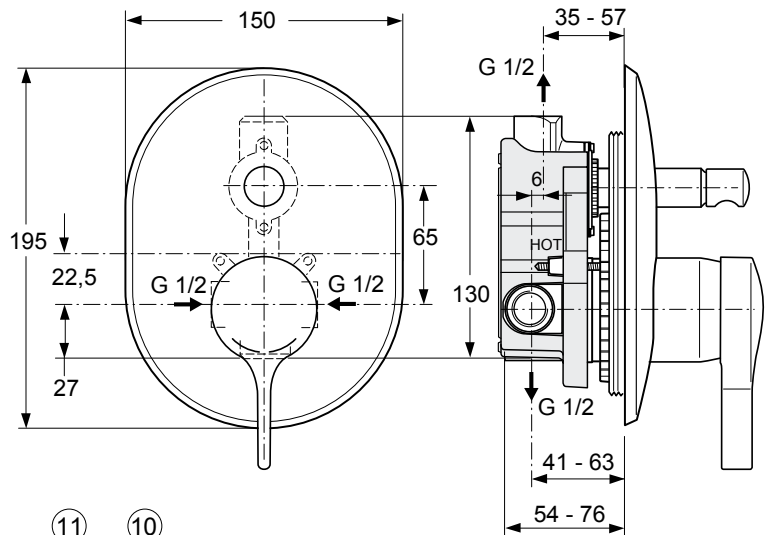

Melange A4275.. A4276..

Produced from: Jan. 2008

For Pre-Installation Kit 1
Built-in parts **A 2650NU**

Design parts chrome Kit 2
A4275A

Built-in Shower mixer Complete chrome
A4276AA

Pos.	Description	Part-Number	Qty.	Pos.	Description	Part-Number	Qty.
1	Lever cpl. with Logo IS	A 962 065 AA	1 pcs	18	ECO - Kit	A 860 700 NU	1 Set
2	Thread pin M5x10 DIN915	A 963 309 NU	1 pcs	19	Cartridge Ø47 + Pos.18	A 960 500 NU	1 pcs
3	Escutcheon for Bath/Shr.	A 960 325 AA	1 pcs	20	Plastic ring		
4	Pull knob f. Diverter	A 960 562 AA	1 pcs	21	O - Ring Ø 47,3 x 1,78	A 963 526 NU	2 pcs
5	Ejot-PT-Screw KA35x16	A 962 445 NU	4 pcs	22	Plastic insert		
6	Escutcheon holder+Pos.5	A 962 107 NU	1 pcs	23	Low noise insert complete	A 963 524 NU	1 Set
7	Cylindrical screw M4x39	A 963 176 NU	3 pcs	24	Ejot-PT-Screw KA35x16	A 962 445 NU	4 pcs
8	O - Ring Set	A 962 530 NU	1 Set	25	Body (built-in version)		
9	Escutcheon holder+Pos.8	A 963 441 NU	1 pcs	26	Insert for diverter		
10	Seal ring (Profil)	A 963 444 NU	1 pcs	27	O - Ring Set to Pos.26	A 963 523 NU	1 pcs
11	Cap f. Diverter	A 963 442 AA	1 pcs	28	O - Ring Ø 28,3 x 1,78	A 961 667 NU	2 pcs
12	Diverter complete	A 963 443 NU	1 pcs	29	Cover complete	A 963 412 NU	1 pcs
13	Cap	A 963 571 AA	1 pcs	30	Screw M4 x 12		
14	Sealing frame			31	Plug G1/2		
15	Cylindrical screw M4x10			32	Plastic box		
16	Plaster guard			33	Extension - Set 20mm	A 963 542 NU	1 Set
17	Cylindrical screw M4x69	A 963 783 NU	3 pcs	34	Distance frame	A 860 494 AA	1 Set