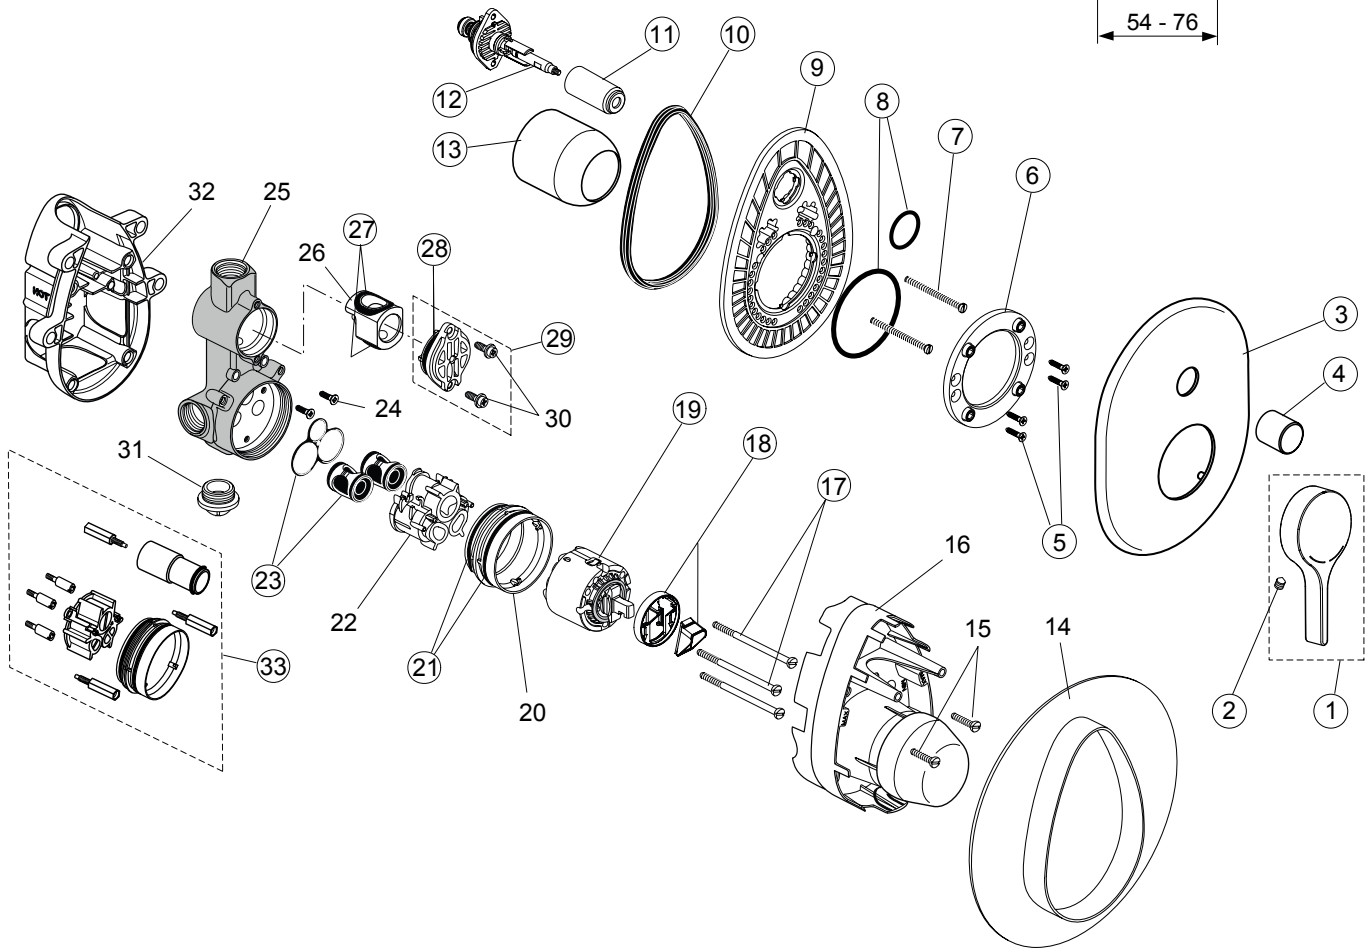

Melange A4275.. A4276..

Produced from: Jan. 2008

For Pre-Installation Kit 1
Built-in parts **A 2650NU**

Design parts chrome Kit 2
A4275A

Built-in Shower mixer Complete chrome
A4276AA

Pos.	Description	Part-Number	Qty.	Pos.	Description	Part-Number	Qty.
1	Lever cpl. with Logo IS	A 962 065 AA	1 pcs	18	ECO - Kit	A 860 700 NU	1 Set
2	Thread pin M5x10 DIN915	A 963 309 NU	1 pcs	19	Cartridge Ø47 + Pos.18	A 960 500 NU	1 pcs
3	Escutcheon for Bath/Shr.	A 960 325 AA	1 pcs	20	Plastic ring		
4	Pull knob f. Diverter	A 960 562 AA	1 pcs	21	O - Ring Ø 47,3 x 1,78	A 963 526 NU	2 pcs
5	Ejot-PT-Screw KA35x16	A 962 445 NU	4 pcs	22	Plastic insert		
6	Escutcheon holder+Pos.5	A 962 107 NU	1 pcs	23	Low noise insert complete	A 963 524 NU	1 Set
7	Cylindrical screw M4x39	A 963 176 NU	3 pcs	24	Ejot-PT-Screw KA35x16	A 962 445 NU	4 pcs
8	O - Ring Set	A 962 530 NU	1 Set	25	Body (built-in version)		
9	Escutcheon holder+Pos.8	A 963 441 NU	1 pcs	26	Insert for diverter		
10	Seal ring (Profil)	A 963 444 NU	1 pcs	27	O - Ring Set to Pos.26	A 963 523 NU	1 pcs
11	Cap f. Diverter	A 963 442 AA	1 pcs	28	O - Ring Ø 28,3 x 1,78	A 961 667 NU	2 pcs
12	Diverter complete	A 963 443 NU	1 pcs	29	Cover complete	A 963 412 NU	1 pcs
13	Cap	A 963 571 AA	1 pcs	30	Screw M4 x 12		
14	Sealing frame			31	Plug G1/2		
15	Cylindrical screw M4x10			32	Plastic box		
16	Plaster guard			33	Extension - Set 20mm	A 963 542 NU	1 Set
17	Cylindrical screw M4x69	A 963 783 NU	3 pcs	34	Distance frame	A 860 494 AA	1 Set