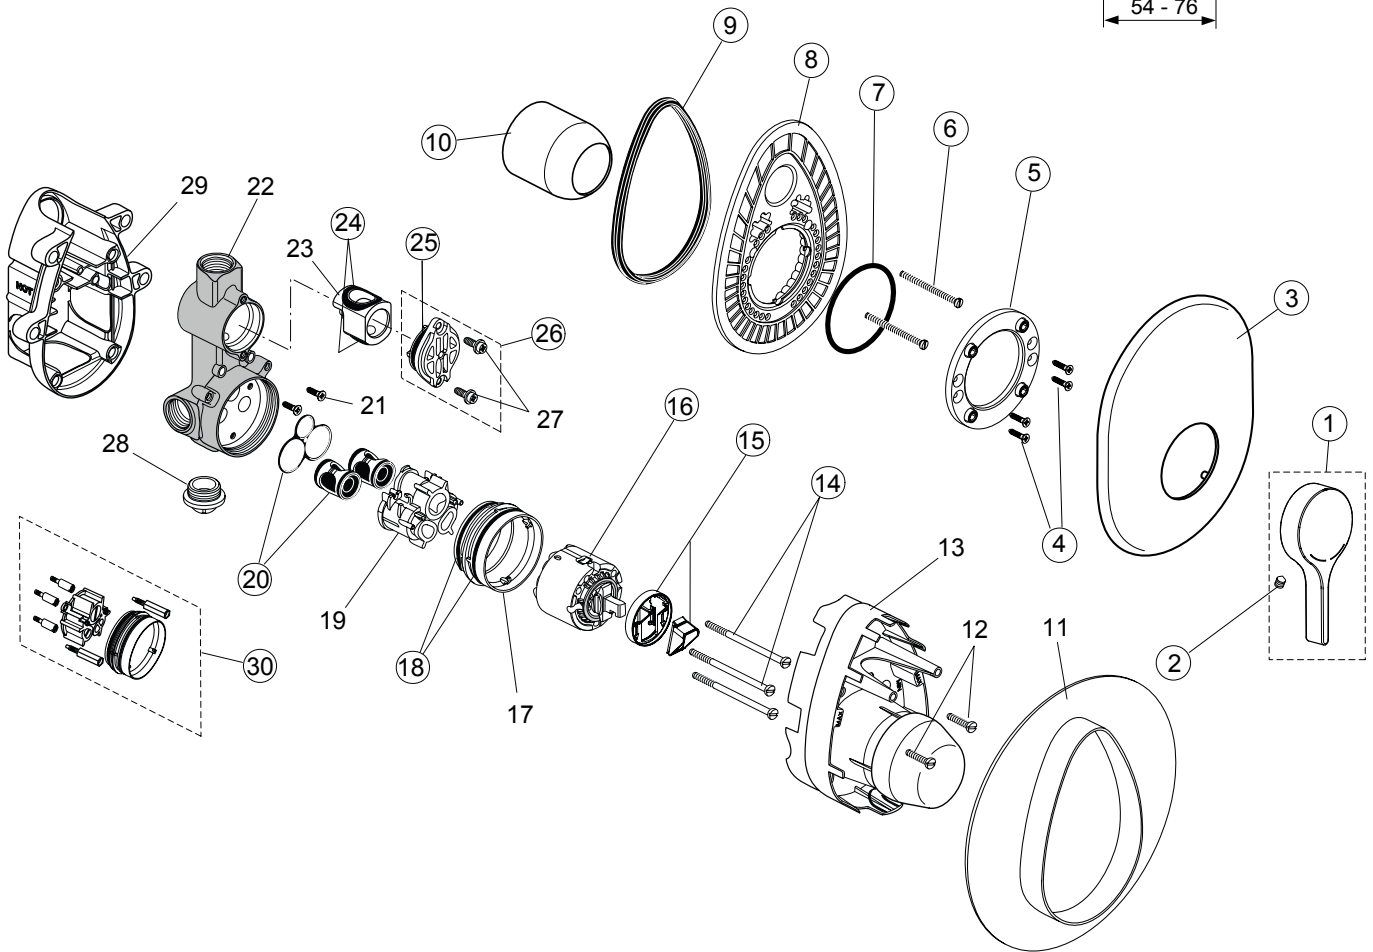

Melange A4273.. A4274..

Produced from: Jan. 2008

For Pre-Installation Kit 1
Built-in parts **A 2650NU**

Design parts chrome Kit 2
A4273AA

Built-in Shower mixer Complete chrome
A4274AA

Pos.	Description	Part-Number	Qty.	Pos.	Description	Part-Number	Qty.
1	Lever cpl. with Logo IS	A 962 065 AA	1 pcs	17	Plastic ring		
2	Thread pin M5x10 DIN915	A 963 309 NU	1 pcs	18	O - Ring Ø 47,3 x 1,78	A 963 526 NU	2 pcs
3	Escutcheon for Shower	A 960 326 AA	1 pcs	19	Plastic insert		
4	Ejot-PT-Screw KA35x16	A 962 445 NU	4 pcs	20	Low noise insert complete	A 963 524 NU	1 Set
5	Escutcheon holder+Pos.4	A 962 107 NU	1 pcs	21	Ejot-PT-Screw KA35x16	A 962 445 NU	4 pcs
6	Cylindrical screw M4x39	A 963 176 NU	3 pcs	22	Body (built-in version)		
7	O - Ring Set	A 962 530 NU	1 Set	23	Insert for diverter		
8	Escutcheon holder+Pos.7	A 963 447 NU	1 pcs	24	O - Ring Set to Pos.23	A 963 523 NU	1 pcs
9	Seal ring (Profil)	A 963 444 NU	1 pcs	25	O - Ring Ø 28,3 x 1,78	A 961 667 NU	2 pcs
10	Cap	A 963 571 AA	1 pcs	26	Cover complete	A 963 412 NU	1 pcs
11	Sealing frame			27	Screw M4 x 12		
12	Cylindrical screw M4x10			28	Plug G1/2		
13	Plaster guard			29	Plastic box		
14	Cylindrical screw M4x69	A 963 783 NU	3 pcs	30	Extension - Set 20mm	A 963 541 NU	1 Set
15	ECO - Kit	A 860 700 NU	1 Set	31	Distance frame	A 860 494 AA	1 Set
16	Cartridge Ø47 + Pos.15	A 960 500 NU	1 pcs				