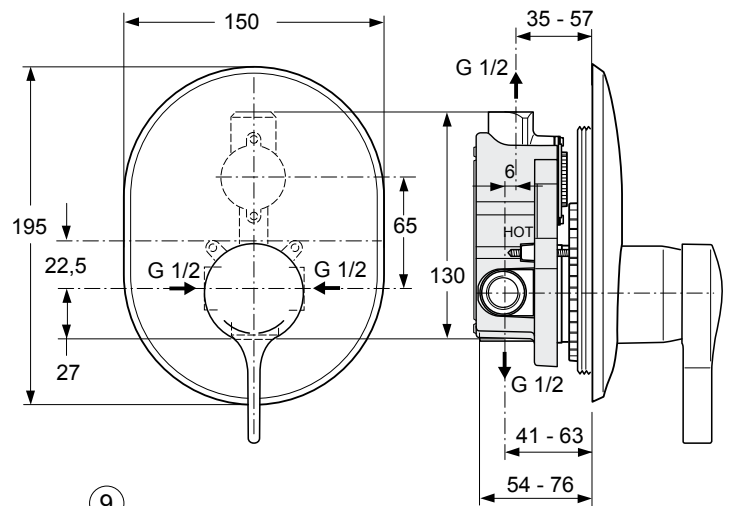

Melange A4273.. A4274..

Produced from: Jan. 2008

For Pre-Installation Kit 1
Built-in parts **A 2650NU**

Design parts chrome Kit 2
A4273AA

Built-in Shower mixer Complete chrome
A4274AA

Pos.	Description	Part-Number	Qty.	Pos.	Description	Part-Number	Qty.
1	Lever cpl. with Logo IS	A 962 065 AA	1 pcs	17	Plastic ring		
2	Thread pin M5x10 DIN915	A 963 309 NU	1 pcs	18	O - Ring Ø 47,3 x 1,78	A 963 526 NU	2 pcs
3	Escutcheon for Shower	A 960 326 AA	1 pcs	19	Plastic insert		
4	Ejot-PT-Screw KA35x16	A 962 445 NU	4 pcs	20	Low noise insert complete	A 963 524 NU	1 Set
5	Escutcheon holder+Pos.4	A 962 107 NU	1 pcs	21	Ejot-PT-Screw KA35x16	A 962 445 NU	4 pcs
6	Cylindrical screw M4x39	A 963 176 NU	3 pcs	22	Body (built-in version)		
7	O - Ring Set	A 962 530 NU	1 Set	23	Insert for diverter		
8	Escutcheon holder+Pos.7	A 963 447 NU	1 pcs	24	O - Ring Set to Pos.23	A 963 523 NU	1 pcs
9	Seal ring (Profil)	A 963 444 NU	1 pcs	25	O - Ring Ø 28,3 x 1,78	A 961 667 NU	2 pcs
10	Cap	A 963 571 AA	1 pcs	26	Cover complete	A 963 412 NU	1 pcs
11	Sealing frame			27	Screw M4 x 12		
12	Cylindrical screw M4x10			28	Plug G1/2		
13	Plaster guard			29	Plastic box		
14	Cylindrical screw M4x69	A 963 783 NU	3 pcs	30	Extension - Set 20mm	A 963 541 NU	1 Set
15	ECO - Kit	A 860 700 NU	1 Set	31	Distance frame	A 860 494 AA	1 Set
16	Cartridge Ø47 + Pos.15	A 960 500 NU	1 pcs				