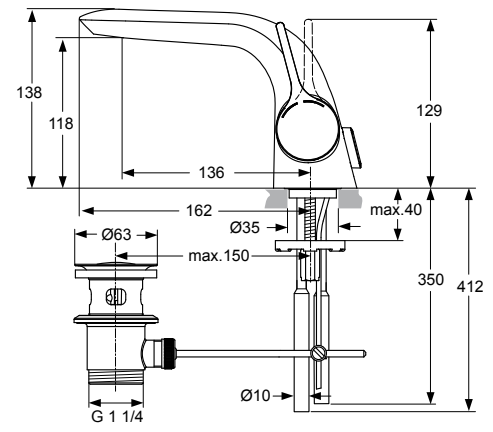

Produced from: Jan. 2008

Single lever basin mixer
with copper tube
chrome

A4258AA

with flexible hose
chrome

A4260AA

without pop-up waste
with flexible hose
chrome

A4287AA

Single lever bidet mixer
with flexible hose
chrome

A4268AA

Pos.	Description	Part-Number	Qty.	Pos.	Description	Part-Number	Qty.
1	Lever cpl. with Logo IS	A 962 040 AA	1 pcs	14	Stud M8 x 63		
2	Thread pin M5x5 DIN916	A 962 041 NU	1 pcs	15	Fixation-set	A 960 001 NU	1 pcs
3	Cover shield			16	Pull Knob with rod	A 962 044 AA	1 pcs
4	Cartr. Cover (Cap) + Pos.5	A 962 042 AA	1 pcs	17	Copper tubes		
5	O - Ring Ø 28,3 x 1,78	A 961 667 NU	2 pcs	18	Flex. hose M8x1 / Ø10	A 962 045 NU	1 pcs
6	Clamping nut M43 x 1,5			19	Flex. hose M8x1 / G3/8	A 962 370 NU	1 pcs
7	Cartridge compl. K-35A	A 860 114 NU	1 pcs	20	Bracket	A 963 404 NU	1 pcs
8	O - Ring Ø 36 x 2	A 961 335 NU	1 pcs	21	Pop-up waste complete	A 961 230 AA	1 pcs
9	O - Ring Ø 31,47 x 1,78	A 963 154 NU	1 pcs	22	Body (Bidet)		
10	Manifold			23	Ball joint M18x1 cpl.	A 960 019 AA	1 pcs
11	Thread pin M5x10 DIN915	A 963 309 NU	1 pcs	24	Aerator complete M18x1	B 964 902 AA	1 pcs
12	Body (Lavy)			25	Aerator key for Pos. 13	A 960 196 NU	1 pcs
13	Stream regulator M21,5x1	A 962 043 NU	1 pcs				