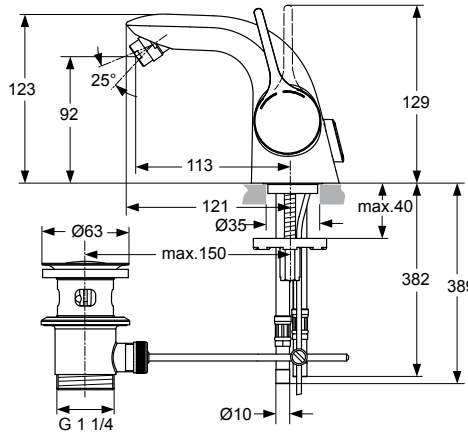

Produced from: Jan. 2008

Single lever basin mixer
with copper tube
chrome

A4258AA

with flexible hose
chrome

A4260AA

without pop-up waste
with flexible hose
chrome

A4287AA

Single lever bidet mixer
with flexible hose
chrome

A4268AA

Pos.	Description	Part-Number	Qty.	Pos.	Description	Part-Number	Qty.
1	Lever cpl. with Logo IS	A 962 040 AA	1 pcs	14	Stud M8 x 63		
2	Thread pin M5x5 DIN916	A 962 041 NU	1 pcs	15	Fixation-set	A 960 001 NU	1 pcs
3	Cover shield			16	Pull Knob with rod	A 962 044 AA	1 pcs
4	Cartr. Cover (Cap) + Pos.5	A 962 042 AA	1 pcs	17	Copper tubes		
5	O - Ring Ø 28,3 x 1,78	A 961 667 NU	2 pcs	18	Flex. hose M8x1 / Ø10	A 962 045 NU	1 pcs
6	Clamping nut M43 x 1,5			19	Flex. hose M8x1 / G3/8	A 962 370 NU	1 pcs
7	Cartridge compl. K-35A	A 860 114 NU	1 pcs	20	Bracket	A 963 404 NU	1 pcs
8	O - Ring Ø 36 x 2	A 961 335 NU	1 pcs	21	Pop-up waste complete	A 961 230 AA	1 pcs
9	O - Ring Ø 31,47 x 1,78	A 963 154 NU	1 pcs	22	Body (Bidet)		
10	Manifold			23	Ball joint M18x1 cpl.	A 960 019 AA	1 pcs
11	Thread pin M5x10 DIN915	A 963 309 NU	1 pcs	24	Aerator complete M18x1	B 964 902 AA	1 pcs
12	Body (Lavy)			25	Aerator key for Pos. 13	A 960 196 NU	1 pcs
13	Stream regulator M21,5x1	A 962 043 NU	1 pcs				