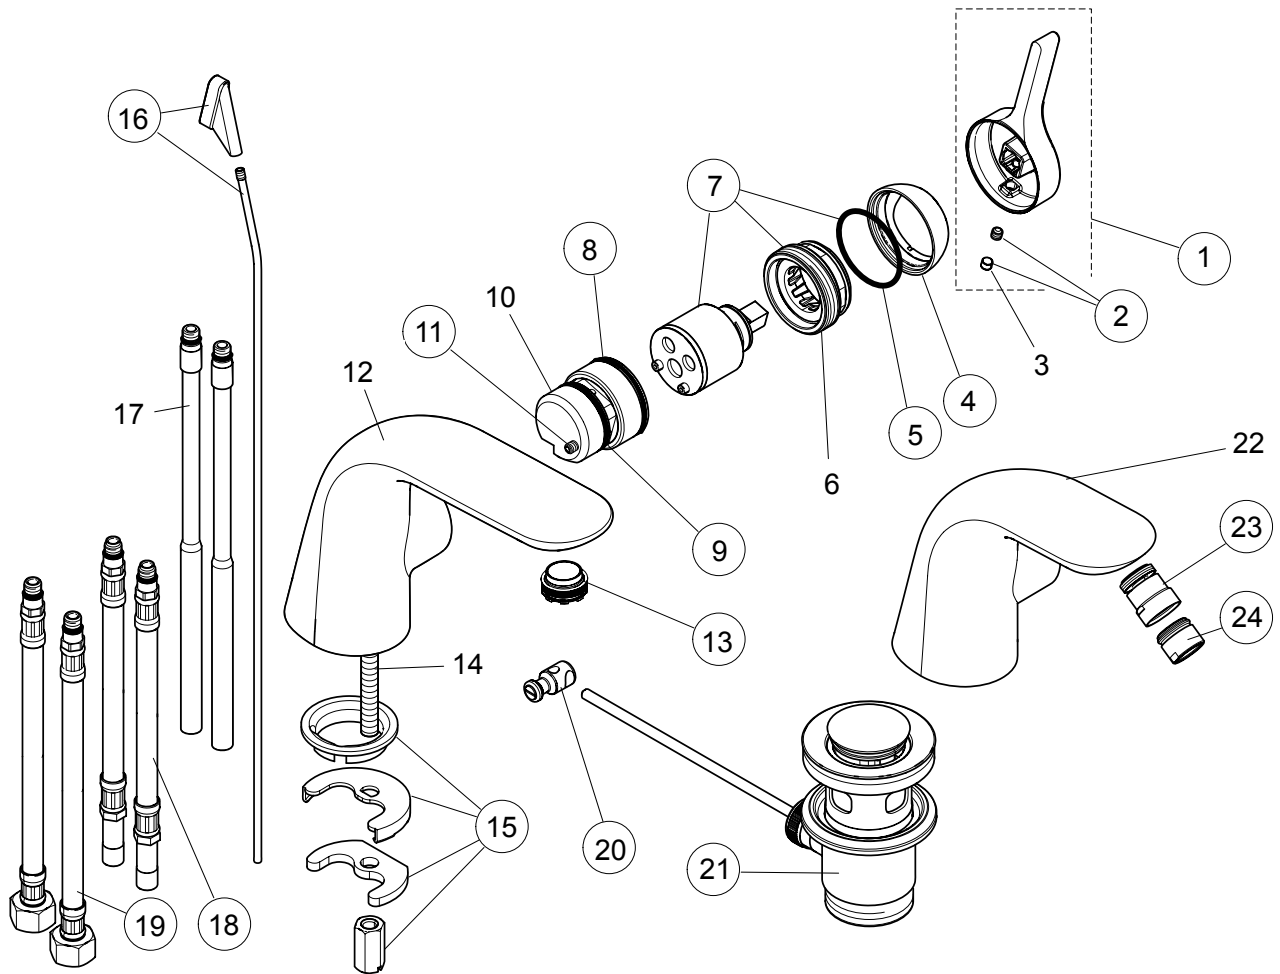

Produced from: Jan. 2008

Single lever basin mixer
with copper tube
chrome

A4258AA

with flexible hose
chrome

A4260AA

without pop-up waste
with flexible hose
chrome

A4287AA

Single lever bidet mixer
with flexible hose
chrome

A4268AA

Pos.	Description	Part-Number	Qty.	Pos.	Description	Part-Number	Qty.
1	Lever cpl. with Logo IS	A 962 040 AA	1 pcs	14	Stud M8 x 63		
2	Thread pin M5x5 DIN916	A 962 041 NU	1 pcs	15	Fixation-set	A 960 001 NU	1 pcs
3	Cover shield			16	Pull Knob with rod	A 962 044 AA	1 pcs
4	Cartr. Cover (Cap) + Pos.5	A 962 042 AA	1 pcs	17	Copper tubes		
5	O - Ring Ø 28,3 x 1,78	A 961 667 NU	2 pcs	18	Flex. hose M8x1 / Ø10	A 962 045 NU	1 pcs
6	Clamping nut M43 x 1,5			19	Flex. hose M8x1 / G3/8	A 962 370 NU	1 pcs
7	Cartridge compl. K-35A	A 860 114 NU	1 pcs	20	Bracket	A 963 404 NU	1 pcs
8	O - Ring Ø 36 x 2	A 961 335 NU	1 pcs	21	Pop-up waste complete	A 961 230 AA	1 pcs
9	O - Ring Ø 31,47 x 1,78	A 963 154 NU	1 pcs	22	Body (Bidet)		
10	Manifold			23	Ball joint M18x1 cpl.	A 960 019 AA	1 pcs
11	Thread pin M5x10 DIN915	A 963 309 NU	1 pcs	24	Aerator complete M18x1	B 964 902 AA	1 pcs
12	Body (Lavy)			25	Aerator key for Pos. 13	A 960 196 NU	1 pcs
13	Stream regulator M21,5x1	A 962 043 NU	1 pcs				