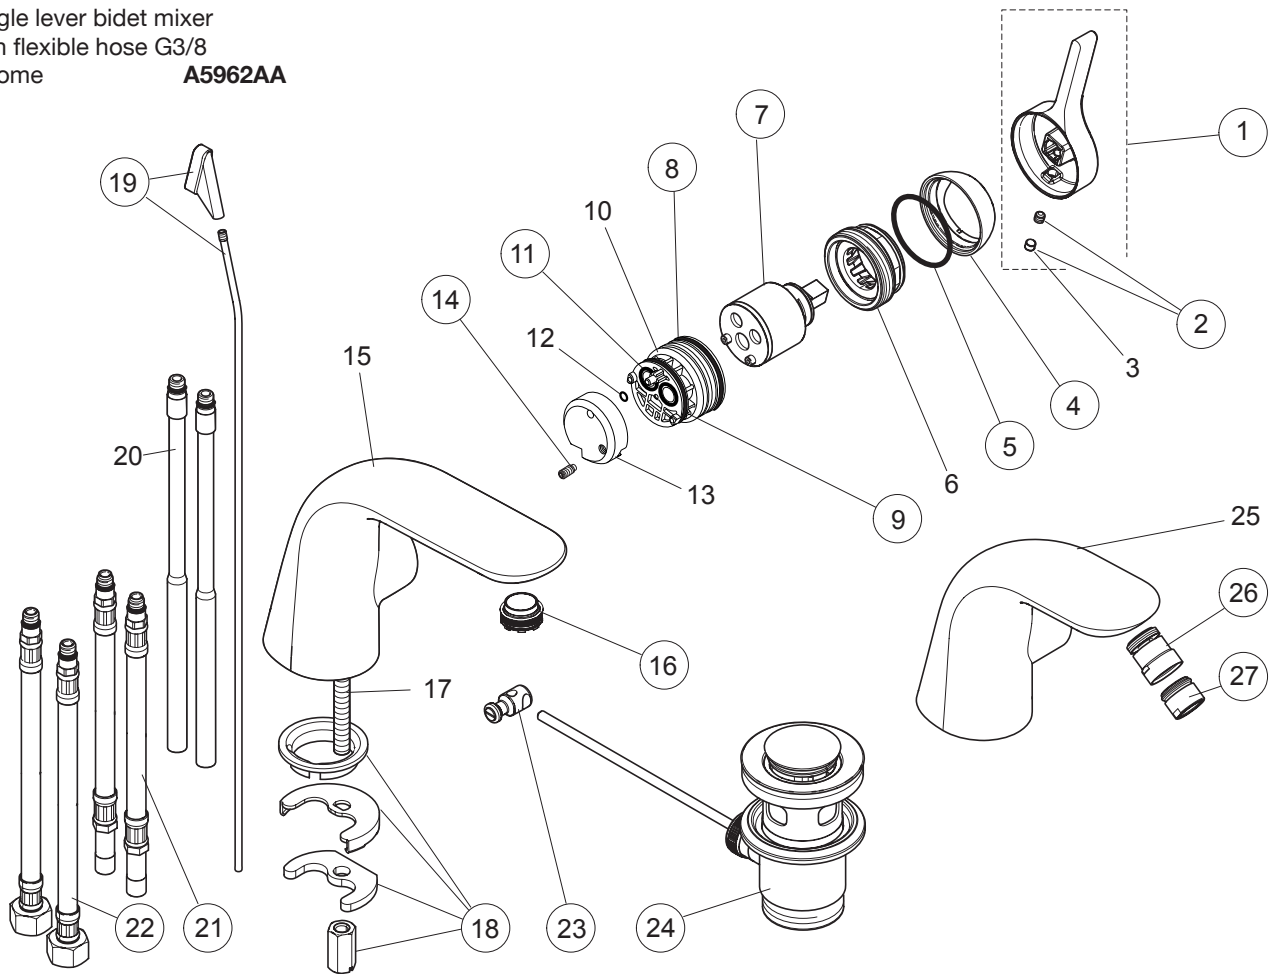

# Melange A4258.. A4260.. A4268.. A4287.. A5962..

Produced from: May 2012

Single lever basin mixer  
with copper tube  
chrome

**A4258AA**

with flexible hose  
chrome

**A4260AA**

without pop-up waste  
with flexible hose  
chrome

**A4287AA**

Single lever bidet mixer  
with flexible hose Ø10  
chrome

**A4268AA**

Single lever bidet mixer  
with flexible hose G3/8  
chrome

**A5962AA**

**new Version - since May 2012**

Pos.	Description	Part-Number	Qty.	Pos.	Description	Part-Number	Qty.
1	Lever cpl. with Logo IS	<b>A 962 040 AA</b>	1 pcs	16	Stream regulator M21,5x1 with key	<b>A 962 043 NU</b>	1 pcs
2	Thread pin M5x5 DIN916	<b>A 962 041 NU</b>	1 pcs	17	Stud M8 x 63		
3	Rubber button			18	Fixation-set	<b>A 960 001 NU</b>	1 pcs
4	Cartr. Cover (Cap) + Pos.5	<b>A 962 042 AA</b>	1 pcs	19	Pull Knob with rod	<b>A 962 044 AA</b>	1 pcs
5	O - Ring Ø 28,3 x 1,78	<b>A 961 667 NU</b>	2 pcs	20	Copper tubes		
6	Clamping nut M43 x 1,5			21	Flex. hose M8x1 / Ø10	<b>A 962 045 NU</b>	1 pcs
7	Cartridge compl. K-35A	<b>A 960 567 NU</b>	1 pcs				
8	O - Ring Ø 34,65 x 1,78	<b>A 962 848 NU</b>	2 pcs	22	Flex. hose M8x1 / G3/8	<b>A 962 370 NU</b>	1 pcs
9	O - Ring Ø 31,47 x 1,78	<b>A 963 154 NU</b>	1 pcs	23	Bracket	<b>A 963 404 NU</b>	1 pcs
10	Plastic insert			24	Pop-up waste complete	<b>A 961 230 AA</b>	1 pcs
11	O - Ring Ø 9,25 x 1,78	<b>A 963 395 NU</b>	2 pcs	25	Body ( Bidet )		
12	O - Ring Ø 2,89 x 1,78			26	Ball joint M18x1 cpl.	<b>A 960 019 AA</b>	1 pcs
13	Manifold			27	Aerator complete M18x1	<b>B 964 902 AA</b>	1 pcs
14	Thread pin M5x10 DIN915	<b>A 963 309 NU</b>	1 pcs		Aerator key - Universal set for Pos. 16 and other	<b>A 960 196 NU</b>	1 pcs
15	Body ( Lavy )						