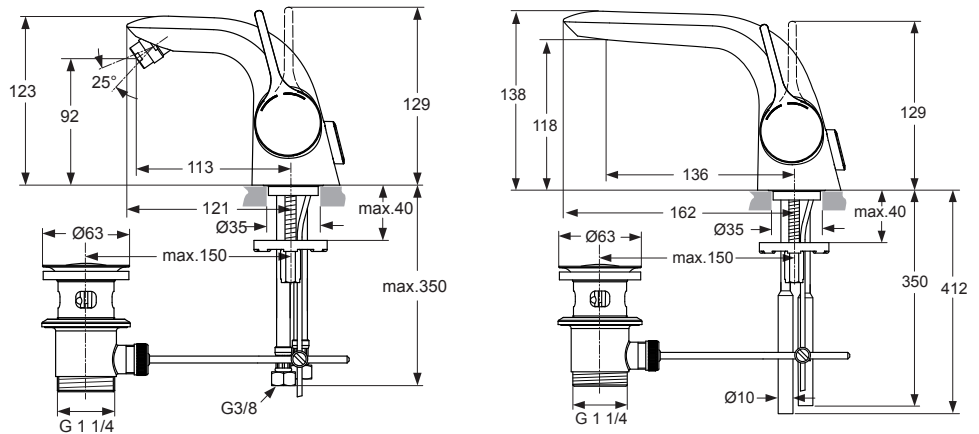

# Melange A4258.. A4260.. A4268.. A4287.. A5962..

Produced from: May 2012

Single lever basin mixer  
with copper tube  
chrome

**A4258AA**

with flexible hose  
chrome

**A4260AA**

without pop-up waste  
with flexible hose  
chrome

**A4287AA**

Single lever bidet mixer  
with flexible hose Ø10  
chrome

**A4268AA**

Single lever bidet mixer  
with flexible hose G3/8  
chrome

**A5962AA**

**new Version - since May 2012**

Pos.	Description	Part-Number	Qty.	Pos.	Description	Part-Number	Qty.
1	Lever cpl. with Logo IS	<b>A 962 040 AA</b>	1 pcs	16	Stream regulator M21,5x1 with key	<b>A 962 043 NU</b>	1 pcs
2	Thread pin M5x5 DIN916	<b>A 962 041 NU</b>	1 pcs	17	Stud M8 x 63		
3	Rubber button			18	Fixation-set	<b>A 960 001 NU</b>	1 pcs
4	Cartr. Cover (Cap) + Pos.5	<b>A 962 042 AA</b>	1 pcs	19	Pull Knob with rod	<b>A 962 044 AA</b>	1 pcs
5	O - Ring Ø 28,3 x 1,78	<b>A 961 667 NU</b>	2 pcs	20	Copper tubes		
6	Clamping nut M43 x 1,5			21	Flex. hose M8x1 / Ø10	<b>A 962 045 NU</b>	1 pcs
7	Cartridge compl. K-35A	<b>A 960 567 NU</b>	1 pcs				
8	O - Ring Ø 34,65 x 1,78	<b>A 962 848 NU</b>	2 pcs	22	Flex. hose M8x1 / G3/8	<b>A 962 370 NU</b>	1 pcs
9	O - Ring Ø 31,47 x 1,78	<b>A 963 154 NU</b>	1 pcs	23	Bracket	<b>A 963 404 NU</b>	1 pcs
10	Plastic insert			24	Pop-up waste complete	<b>A 961 230 AA</b>	1 pcs
11	O - Ring Ø 9,25 x 1,78	<b>A 963 395 NU</b>	2 pcs	25	Body ( Bidet )		
12	O - Ring Ø 2,89 x 1,78			26	Ball joint M18x1 cpl.	<b>A 960 019 AA</b>	1 pcs
13	Manifold			27	Aerator complete M18x1	<b>B 964 902 AA</b>	1 pcs
14	Thread pin M5x10 DIN915	<b>A 963 309 NU</b>	1 pcs		Aerator key - Universal set for Pos. 16 and other	<b>A 960 196 NU</b>	1 pcs
15	Body ( Lavy )						