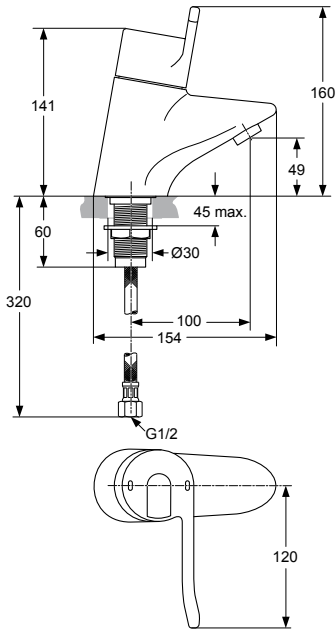

Contour 21 A4131.. A4132.. A4169..

Armitage
Shanks

Produced from: May 2007

SL basin thermostat mixer
chrome
with flex. hose **A4131AA**
with cu-tube **A4169AA**

SL basin thermostat mixer
with flex. hose
with pop-up waste
chrome **A4132AA**

Pos.	Description	Part-Number	Qty.	Pos.	Description	Part-Number	Qty.
1	Handle cap with Logo	A 962 017 AA	1 pcs	8	Fixation kit M28x1,5+pos.8	A 963 381 NU	1 set
2	Handle with screw	A 961 823 AA	1 pcs	8	Back nut old M27x1,5	S 960 193 NU	1 pcs
3	Screw M6 x 12	A 961 950 NU	1 pcs	9a	Flex.-hose short connector	E 960 589 NU	1 pcs
4	Thermostat cartr. > 5/2011	E 960 575 NU	1 pcs	9b	Flex.-hose long connector	E 960 642 NU	1 pcs
	Therm.cartr. RWC 5/2011>	A 962 280 NU	1 pcs	10	Pop-up waste complete	A 962 991 AA	1 pcs
5	Seat complete > 5/2011	E 960 664 NU	1 pcs	11	Lift rod clip	A 963 404 NU	1 pcs
6	Body (Lavy)			12	Lift rod		
7a	Aerator M24x1 with key vandal proof (A4131AA)	B 960 859 AA	1 pcs	13	Pull knob cpl. + pos.12	A 961 838 AA	1 pcs
7b	Aerator M24x1 with key vandal proof for (A4132AA - A4169AA)	A 962 033 AA	1 pcs	14	Check vlv/flow/filter/isolat.	E 960 613 NU	2 pcs
				16	Adapter cpl. 10mm to G1/2		
				17	Copper pipe cpl.	E 960 644 NU	2 pcs
				20	Inner flow insert	B 960 860 NU	1 pcs