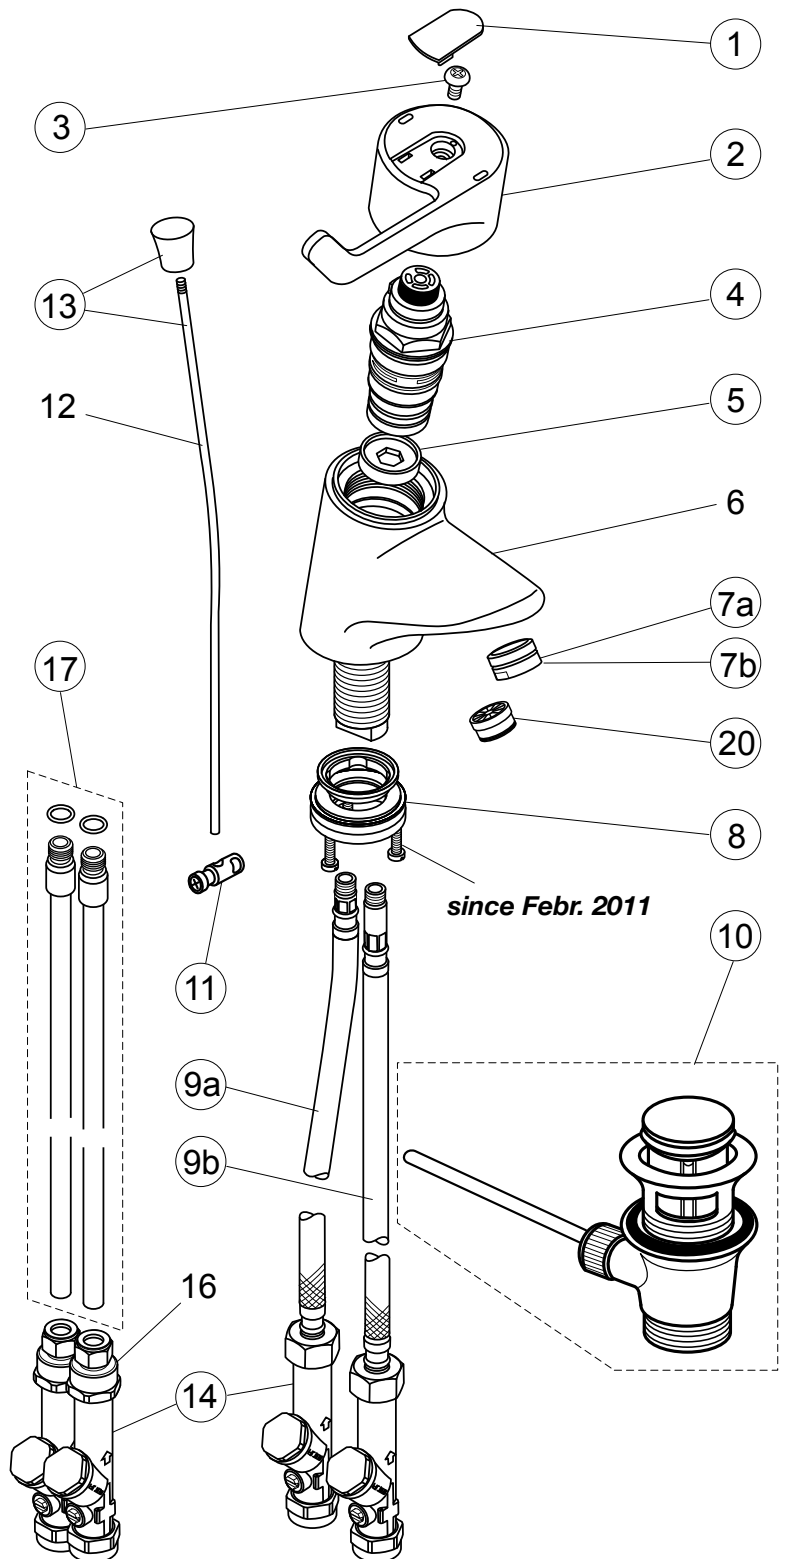

Contour 21 A4131.. A4132.. A4169..

Armitage
Shanks

Produced from: May 2007

SL basin thermostat mixer
chrome
with flex. hose **A4131AA**
with cu-tube **A4169AA**

SL basin thermostat mixer
with flex. hose
with pop-up waste
chrome **A4132AA**

Pos.	Description	Part-Number	Qty.	Pos.	Description	Part-Number	Qty.
1	Handle cap with Logo	A 962 017 AA	1 pcs	8	Fixation kit M28x1,5+pos.8	A 963 381 NU	1 set
2	Handle with screw	A 961 823 AA	1 pcs	8	Back nut old M27x1,5	S 960 193 NU	1 pcs
3	Screw M6 x 12	A 961 950 NU	1 pcs	9a	Flex.-hose short connector	E 960 589 NU	1 pcs
4	Thermostat cartr. > 5/2011	E 960 575 NU	1 pcs	9b	Flex.-hose long connector	E 960 642 NU	1 pcs
	Therm.cartr. RWC 5/2011>	A 962 280 NU	1 pcs	10	Pop-up waste complete	A 962 991 AA	1 pcs
5	Seat complete > 5/2011	E 960 664 NU	1 pcs	11	Lift rod clip	A 963 404 NU	1 pcs
6	Body (Lavy)			12	Lift rod		
7a	Aerator M24x1 with key vandal proof (A4131AA)	B 960 859 AA	1 pcs	13	Pull knob cpl. + pos.12	A 961 838 AA	1 pcs
7b	Aerator M24x1 with key vandal proof for (A4132AA - A4169AA)	A 962 033 AA	1 pcs	14	Check vlv/flow/filter/isolat.	E 960 613 NU	2 pcs
				16	Adapter cpl. 10mm to G1/2		
				17	Copper pipe cpl.	E 960 644 NU	2 pcs
				20	Inner flow insert	B 960 860 NU	1 pcs