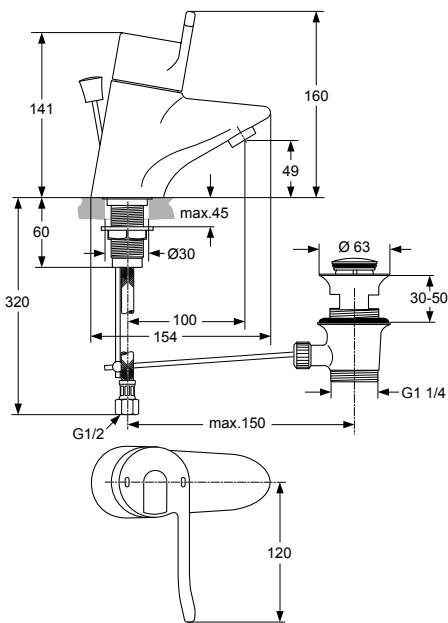

Contour 21 A4131.. A4132.. A4169..

Armitage
Shanks

Produced from: May 2007

SL basin thermostat mixer
chrome
with flex. hose **A4131AA**
with cu-tube **A4169AA**

SL basin thermostat mixer
with flex. hose
with pop-up waste
chrome **A4132AA**

Pos.	Description	Part-Number	Qty.	Pos.	Description	Part-Number	Qty.
1	Handle cap with Logo	A 962 017 AA	1 pcs	8	Fixation kit M28x1,5+pos.8	A 963 381 NU	1 set
2	Handle with screw	A 961 823 AA	1 pcs	8	Back nut old M27x1,5	S 960 193 NU	1 pcs
3	Screw M6 x 12	A 961 950 NU	1 pcs	9a	Flex.-hose short connector	E 960 589 NU	1 pcs
4	Thermostat cartr. > 5/2011	E 960 575 NU	1 pcs	9b	Flex.-hose long connector	E 960 642 NU	1 pcs
	Therm.cartr. RWC 5/2011>	A 962 280 NU	1 pcs	10	Pop-up waste complete	A 962 991 AA	1 pcs
5	Seat complete > 5/2011	E 960 664 NU	1 pcs	11	Lift rod clip	A 963 404 NU	1 pcs
6	Body (Lavy)			12	Lift rod		
7a	Aerator M24x1 with key vandal proof (A4131AA)	B 960 859 AA	1 pcs	13	Pull knob cpl. + pos.12	A 961 838 AA	1 pcs
7b	Aerator M24x1 with key vandal proof for (A4132AA - A4169AA)	A 962 033 AA	1 pcs	14	Check vlv/flow/filter/isolat.	E 960 613 NU	2 pcs
				16	Adapter cpl. 10mm to G1/2		
				17	Copper pipe cpl.	E 960 644 NU	2 pcs
				20	Inner flow insert	B 960 860 NU	1 pcs