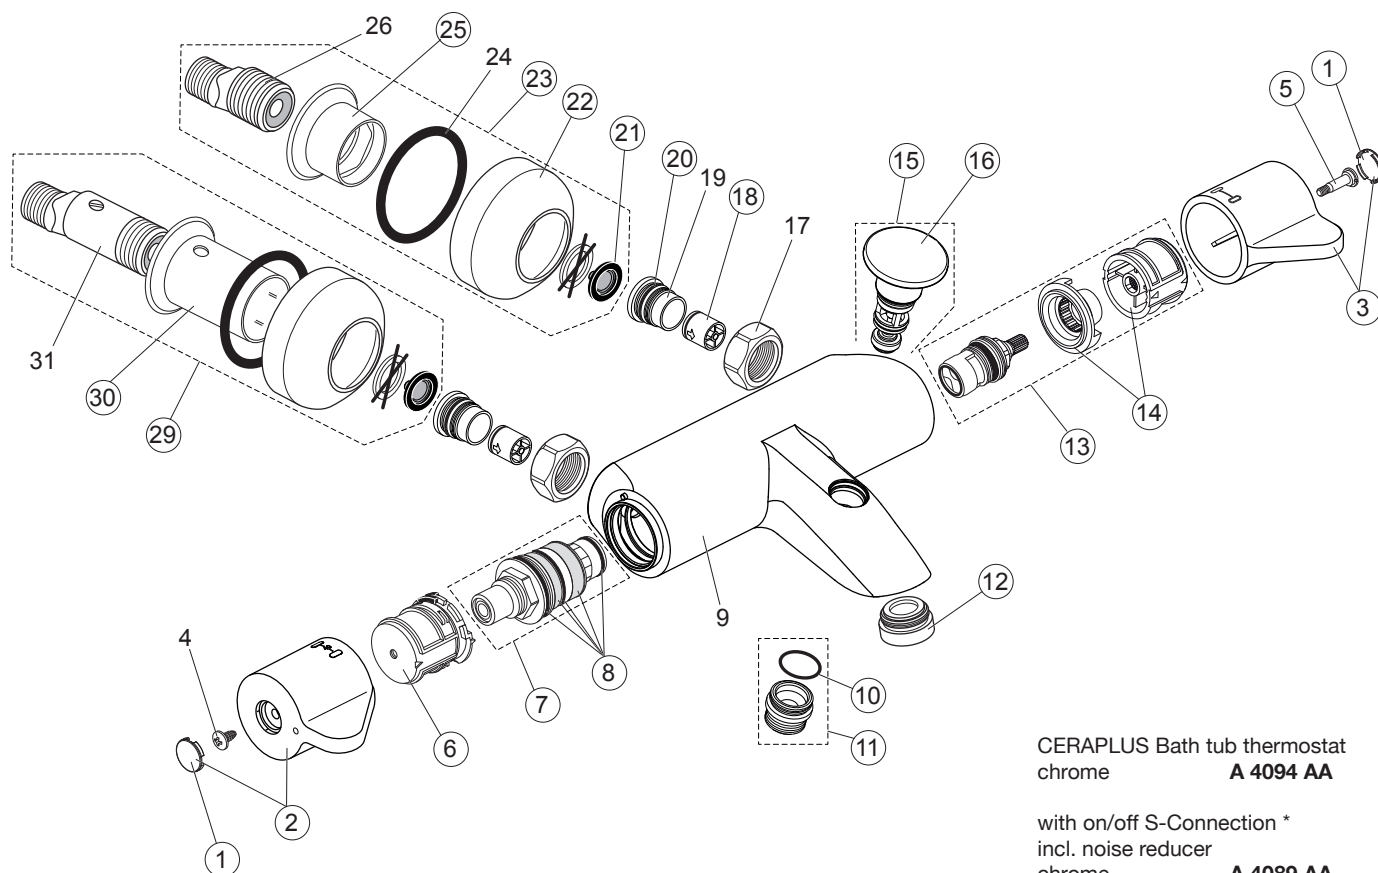

# CERAPLUS A 4089 .. A 4094 ..

Produced from: Jan. 2007

CERAPLUS Bath tub thermostat  
chrome **A 4094 AA**

with on/off S-Connection \*  
incl. noise reducer  
chrome **A 4089 AA**

Replace XX with the appropriate finish code  
chrome = AA

Example Spare part order:  
E 960 641 AA in chrome

Pos.	Description	Spare part-order-No.	Qty.	Pos.	Description	Spare part-order-No.	Qty.
1	Cover button	<b>E 960 641 XX</b>	1 pcs	17	Coupling nut		
2	Temperature handle cpl.	<b>A 961 885 XX</b>	1 pcs	18	Check valve	<b>A 962 594 NU</b>	2 pcs
3	MVolume handle cpl.	<b>A 961 886 XX</b>	1 pcs	19	Seat		
4	Ejot-PT KB 50x10 screw			20	O-Ring 17,00x2,00	<b>A 961 810 NU</b>	2 pcs
5	Handle screw	<b>A 962 998 NU</b>	1 pcs	21	Screen	<b>A 961 892 NU</b>	2 pcs
6	Temperature control unit	<b>A 961 889 NU</b>	1 pcs	22	Rosette	<b>A 960 599 XX</b>	1 pcs
7	Thermostatic cartridge	<b>A 962 229 NU</b>	1 pcs	23	S-Connection cpl.	<b>A 960 601 XX</b>	1 pcs
8	O-ring + screen-set	<b>A 962 230 NU</b>	1 Set	24	Backup ring		
9	Body bath tub thermostat			25	Inboard rosette	<b>A 963 838 XX</b>	1 pcs
10	O-Ring 18,20x1,70	<b>A 961 640 NU</b>	2 pcs	26	S-Connector		
11	Connecting nipple	<b>A 963 823 XX</b>	1 pcs	29	On/Off S-Connection cpl.	<b>A 961 893 NU</b>	1 pcs
12	Aerator M24x1	<b>A 961 891 XX</b>	1 pcs	30	Inboard rosette long	<b>A 961 927 XX</b>	1 pcs
13	Cartridge G1/2	<b>A 861 243 NU</b>	1 pcs	31	On/Off S-Connector		
14	Stop ring + adapter	<b>A 963 432 NU*</b>	1 Set				
15	Diverter	<b>A 860 780 XX</b>	1 pcs				
16	Pull-out knob (diverter)	<b>A 960 394 XX</b>	1 pcs				

\* Universal-Set (not all parts needed)