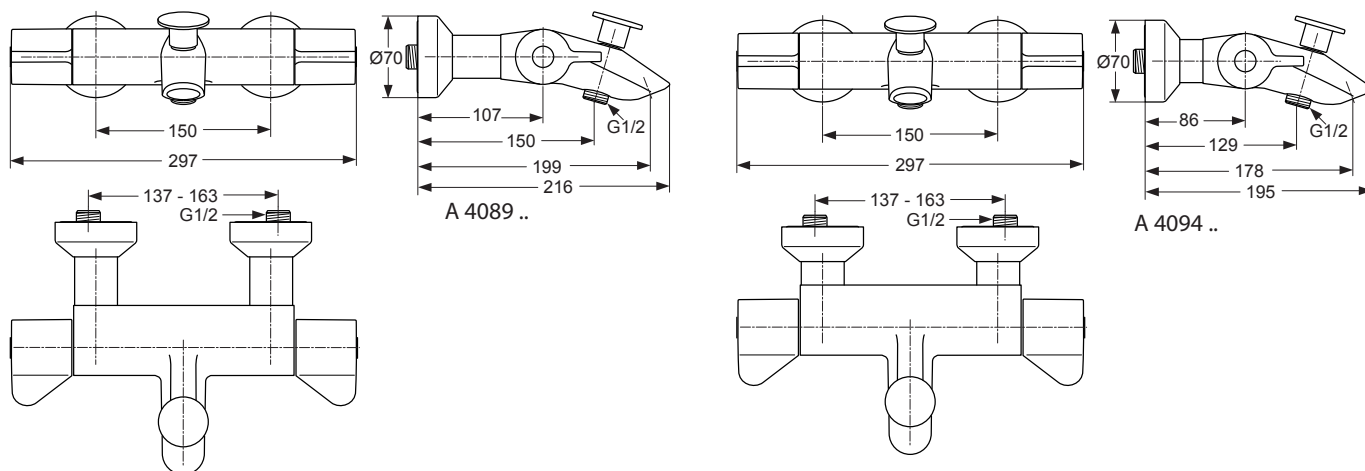

# CERAPLUS A 4089 .. A 4094 ..

Produced from: Jan. 2007

CERAPLUS Bath tub thermostat  
chrome **A 4094 AA**

with on/off S-Connection \*  
incl. noise reducer  
chrome **A 4089 AA**

Replace XX with the appropriate finish code  
chrome = AA

Example Spare part order:  
E 960 641 AA in chrome

Pos.	Description	Spare part-order-No.	Qty.	Pos.	Description	Spare part-order-No.	Qty.
1	Cover button	<b>E 960 641 XX</b>	1 pcs	17	Coupling nut		
2	Temperature handle cpl.	<b>A 961 885 XX</b>	1 pcs	18	Check valve	<b>A 962 594 NU</b>	2 pcs
3	MVolume handle cpl.	<b>A 961 886 XX</b>	1 pcs	19	Seat		
4	Ejot-PT KB 50x10 screw			20	O-Ring 17,00x2,00	<b>A 961 810 NU</b>	2 pcs
5	Handle screw	<b>A 962 998 NU</b>	1 pcs	21	Screen	<b>A 961 892 NU</b>	2 pcs
6	Temperature control unit	<b>A 961 889 NU</b>	1 pcs	22	Rosette	<b>A 960 599 XX</b>	1 pcs
7	Thermostatic cartridge	<b>A 962 229 NU</b>	1 pcs	23	S-Connection cpl.	<b>A 960 601 XX</b>	1 pcs
8	O-ring + screen-set	<b>A 962 230 NU</b>	1 Set	24	Backup ring		
9	Body bath tub thermostat			25	Inboard rosette	<b>A 963 838 XX</b>	1 pcs
10	O-Ring 18,20x1,70	<b>A 961 640 NU</b>	2 pcs	26	S-Connector		
11	Connecting nipple	<b>A 963 823 XX</b>	1 pcs	29	On/Off S-Connection cpl.	<b>A 961 893 NU</b>	1 pcs
12	Aerator M24x1	<b>A 961 891 XX</b>	1 pcs	30	Inboard rosette long	<b>A 961 927 XX</b>	1 pcs
13	Cartridge G1/2	<b>A 861 243 NU</b>	1 pcs	31	On/Off S-Connector		
14	Stop ring + adapter	<b>A 963 432 NU*</b>	1 Set				
15	Diverter	<b>A 860 780 XX</b>	1 pcs				
16	Pull-out knob (diverter)	<b>A 960 394 XX</b>	1 pcs				