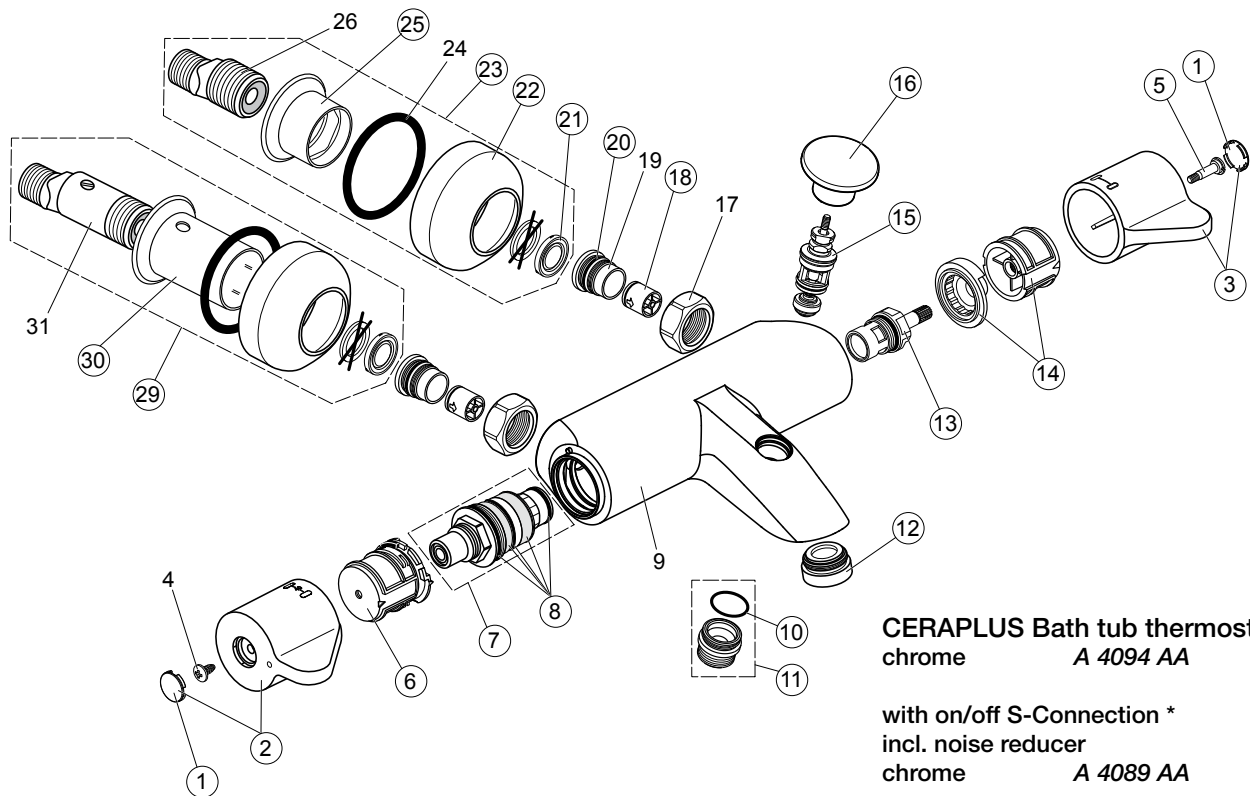

# CERAPLUS A 4089 .. A 4094 ..

*Ideal Standard*

Produced since: **Januar 2007**

**CERAPLUS Bath tub thermostat  
chrome A 4094 AA**

**with on/off S-Connection \*  
incl. noise reducer  
chrome A 4089 AA**

Replace XX with the appropriate finish code  
chrome = AA

**Example Spare part order:**  
E 960 641 AA in chrome

Pos.	Description	Spare part-order-No.	Qty.	Pos.	Description	Spare part-order-No.	Qty.
1	Cover button	E 960 641 XX	1 pc	18	Check valve	A 962 594 NU	2 pcs
2	Temperature handle cpl.	A 961 885 XX	1 pc	19	Seat		
3	MVolume handle cpl.	A 961 886 XX	1 pc	20	O-Ring 17,00x2,00	A 961 810 NU	2 pcs
4	Ejot-PT KB 50x10 screw			21	Screen	A 961 892 NU	2 pcs
5	Handle screw	A 962 998 NU	1 pc	22	Rosette	A 960 599 XX	1 pc
6	Temperature control unit	A 961 889 NU	1 pc	23	S-Connection cpl.	A 960 601 XX	1 pc
7	Thermostatic cartridge	A 962 229 NU	1 pc	24	Backup ring		
8	O-ring + screen-set	A 962 230 NU	1 Set	25	Inboard rosette	A 963 838 XX	1 pc
9	Body bath tub thermostat			26	S-Connector		
10	O-Ring 18,20x1,70	A 961 640 NU	2 pcs	29	On/Off S-Connection cpl. *	A 961 893 NU	1 pc
11	Connecting nipple	A 963 823 XX	1 pc	30	Inboard rosette long *	A 961 894 XX	1 pc
12	Aerator M24x1	A 961 891 XX	1 pc	31	On/Off S-Connector *		
13	Cartridge G1/2 90° le.op.	A 963 033 NU	1 pc				
14	Stop ring + adapter	A 963 432 NU	1 Set				
15	Switching	A 860 780 XX	1 pc				
16	Pull-out knob (switching)	A 960 394 XX	1 pc				
17	Coupling nut						