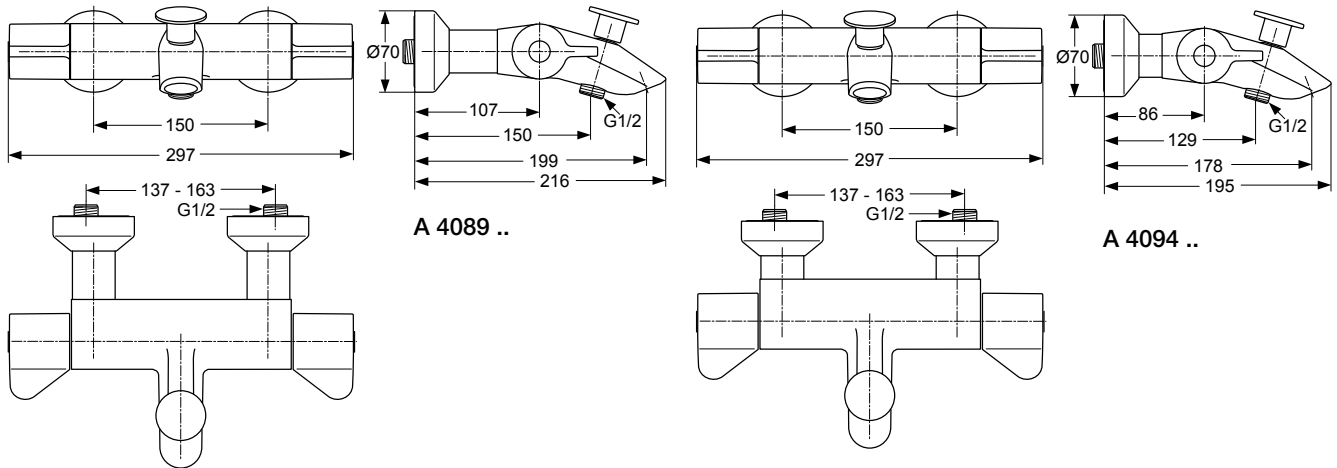

# CERAPLUS A 4089 .. A 4094 ..

*Ideal Standard*

Produced since: **Januar 2007**

**CERAPLUS Bath tub thermostat  
chrome A 4094 AA**

**with on/off S-Connection \*  
incl. noise reducer  
chrome A 4089 AA**

Replace XX with the appropriate finish code  
chrome = AA

**Example Spare part order:**  
E 960 641 AA in chrome

Pos.	Description	Spare part-order-No.	Qty.	Pos.	Description	Spare part-order-No.	Qty.
1	Cover button	E 960 641 XX	1 pc	18	Check valve	A 962 594 NU	2 pcs
2	Temperature handle cpl.	A 961 885 XX	1 pc	19	Seat		
3	MVolume handle cpl.	A 961 886 XX	1 pc	20	O-Ring 17,00x2,00	A 961 810 NU	2 pcs
4	Ejot-PT KB 50x10 screw			21	Screen	A 961 892 NU	2 pcs
5	Handle screw	A 962 998 NU	1 pc	22	Rosette	A 960 599 XX	1 pc
6	Temperature control unit	A 961 889 NU	1 pc	23	S-Connection cpl.	A 960 601 XX	1 pc
7	Thermostatic cartridge	A 962 229 NU	1 pc	24	Backup ring		
8	O-ring + screen-set	A 962 230 NU	1 Set	25	Inboard rosette	A 963 838 XX	1 pc
9	Body bath tub thermostat			26	S-Connector		
10	O-Ring 18,20x1,70	A 961 640 NU	2 pcs	29	On/Off S-Connection cpl. *	A 961 893 NU	1 pc
11	Connecting nipple	A 963 823 XX	1 pc	30	Inboard rosette long *	A 961 894 XX	1 pc
12	Aerator M24x1	A 961 891 XX	1 pc	31	On/Off S-Connector *		
13	Cartridge G1/2 90° le.op.	A 963 033 NU	1 pc				
14	Stop ring + adapter	A 963 432 NU	1 Set				
15	Switching	A 860 780 XX	1 pc				
16	Pull-out knob (switching)	A 960 394 XX	1 pc				
17	Coupling nut						