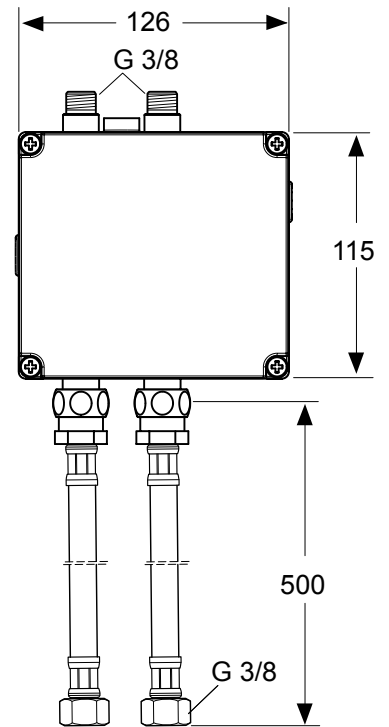

CeraPlus / Proximity A3811NU A3812NU

Produced from:

Electronic Box Lavy
with Power supply **A3811NU**

Electronic Box Lavy
for Multi (Row/series connection)
A3812NU

needed for A4155.. A4156.. A4157.. A4158..

Pos.	Description	Part-Number	Qty.	Pos.	Description	Part-Number	Qty.
1	Body (Electronic fittings)			12	Cable sealing		
2	Ejot-PT Screw KB 35x12	A 960 152 NU	4 pcs	13	Control box		
3	Coupling nut			14	Cable sealing special		
4	O - Ring Ø 12,42 x 1,78	A 961 332 NU	2 pcs	15	PC Board Multi(A3812NU)	A 960 160 NU	1 pcs
5	Fibre ring Ø 18/12 x 1	A 961 784 NU	2 pcs	16	PC Board AC (A3811NU)	A 960 159 NU	1 pcs
6	Flex. hose G1/2 x G3/8	A 960 223 NU	1 pcs	17	Sealing frame	A 960 360 NU	1 pcs
7	Magnet valve with screws	A 960 151 NU	1 pcs	18	Cover		
8	Filter complete	A 960 213 NU	1 pcs	19	Ejot-PT Screw KB 50x16	A 962 748 NU	4 pcs
9	Check stop valve	A 960 350 NU	1 pcs	20	Cable set	A 960 378 NU	1 pcs
10	Cable sealing	A 960 155 NU	2 pcs				
11	Plug	A 960 354 NU	2 pcs				