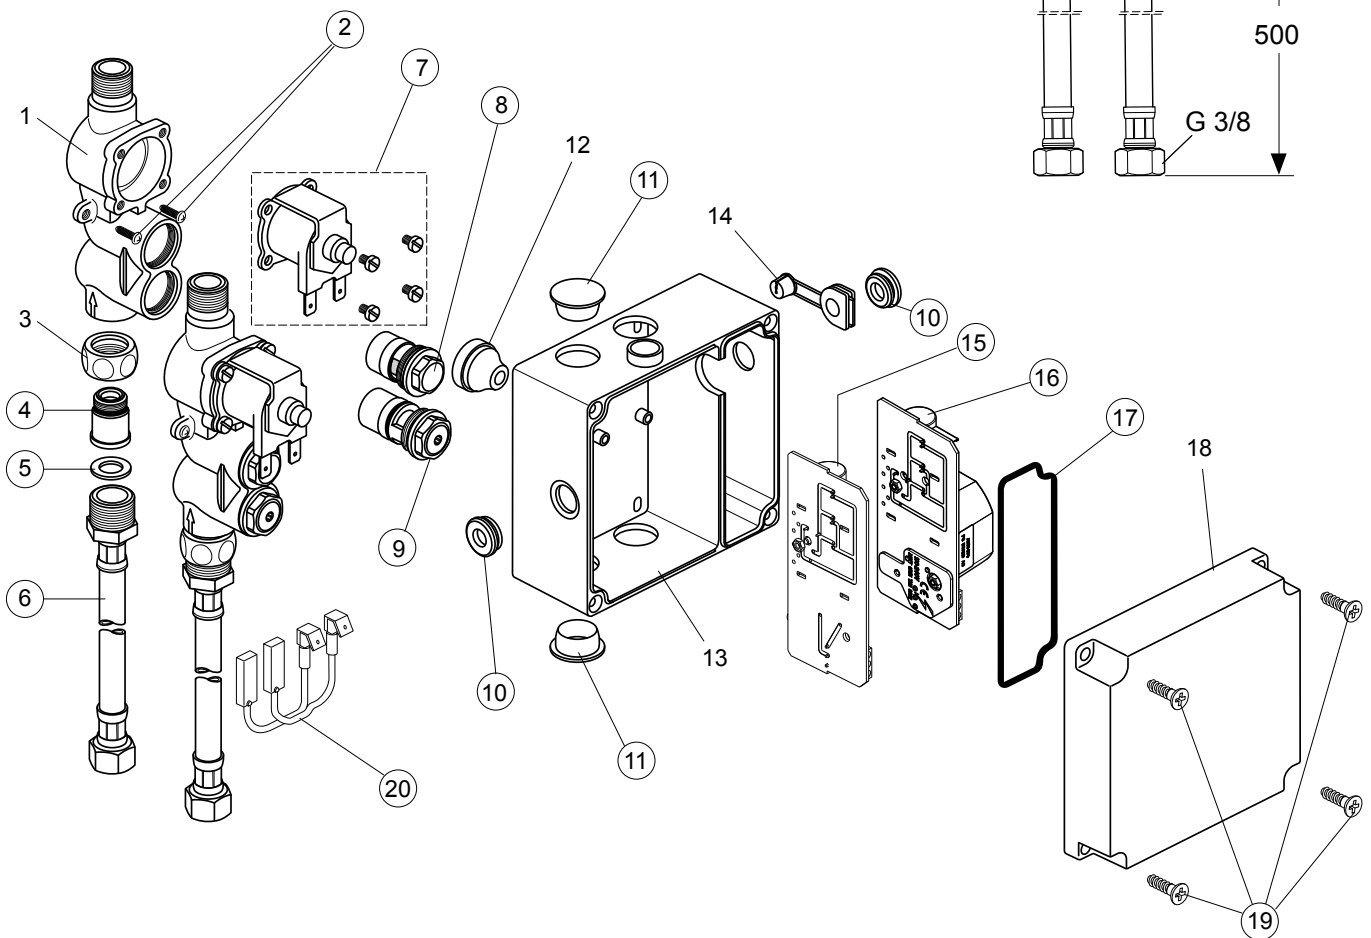

CeraPlus / Proximity A3811NU A3812NU

Produced from:

Electronic Box Lavy
with Power supply **A3811NU**

Electronic Box Lavy
for Multi (Row/series connection)
A3812NU

needed for A4155.. A4156.. A4157.. A4158..

Pos.	Description	Part-Number	Qty.	Pos.	Description	Part-Number	Qty.
1	Body (Electronic fittings)			12	Cable sealing		
2	Ejot-PT Screw KB 35x12	A 960 152 NU	4 pcs	13	Control box		
3	Coupling nut			14	Cable sealing special		
4	O - Ring Ø 12,42 x 1,78	A 961 332 NU	2 pcs	15	PC Board Multi(A3812NU)	A 960 160 NU	1 pcs
5	Fibre ring Ø 18/12 x 1	A 961 784 NU	2 pcs	16	PC Board AC (A3811NU)	A 960 159 NU	1 pcs
6	Flex. hose G1/2 x G3/8	A 960 223 NU	1 pcs	17	Sealing frame	A 960 360 NU	1 pcs
7	Magnet valve with screws	A 960 151 NU	1 pcs	18	Cover		
8	Filter complete	A 960 213 NU	1 pcs	19	Ejot-PT Screw KB 50x16	A 962 748 NU	4 pcs
9	Check stop valve	A 960 350 NU	1 pcs	20	Cable set	A 960 378 NU	1 pcs
10	Cable sealing	A 960 155 NU	2 pcs				
11	Plug	A 960 354 NU	2 pcs				