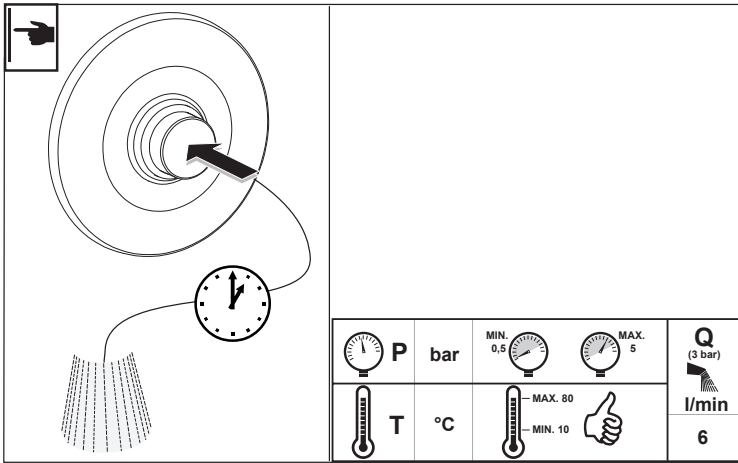

Pos.	Description	Part No.
1	Self-closing cartridge f. shower	A 861 472 AA
2	Escutcheon cpl.	A 861 467 AA
3	Flow limiter 6 l/min	A 861 470 NU

Ideal Standard International NV
 Corporate Village - Gent Building
 Da Vincilaan 2
 1935 Zaventem
 Belgium

www.idealstandardinternational.com

Ideal Standard

ALPHA SELF-CLOSING

A 1332..

0220

1
↓
7

2