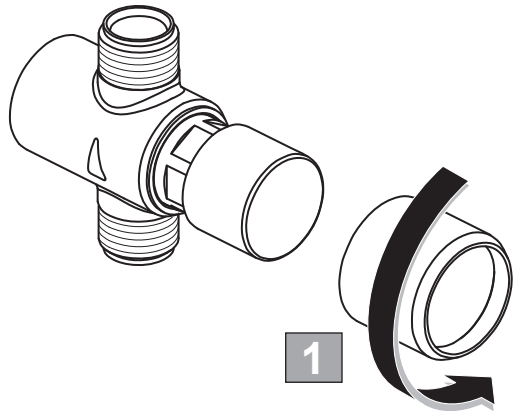

Pos.	Description	Part No.
1	Self-closing cartridge f. shower	A 861 472 AA
2	Escutcheon cpl.	A 861 467 AA
3	Flow limiter 6 l/min	A 861 470 NU

Ideal Standard International NV
 Corporate Village - Gent Building
 Da Vincilaan 2
 1935 Zaventem
 Belgium

www.idealstandardinternational.com

Ideal Standard

ALPHA SELF-CLOSING

A 1332..

0220

1
↓
7

2