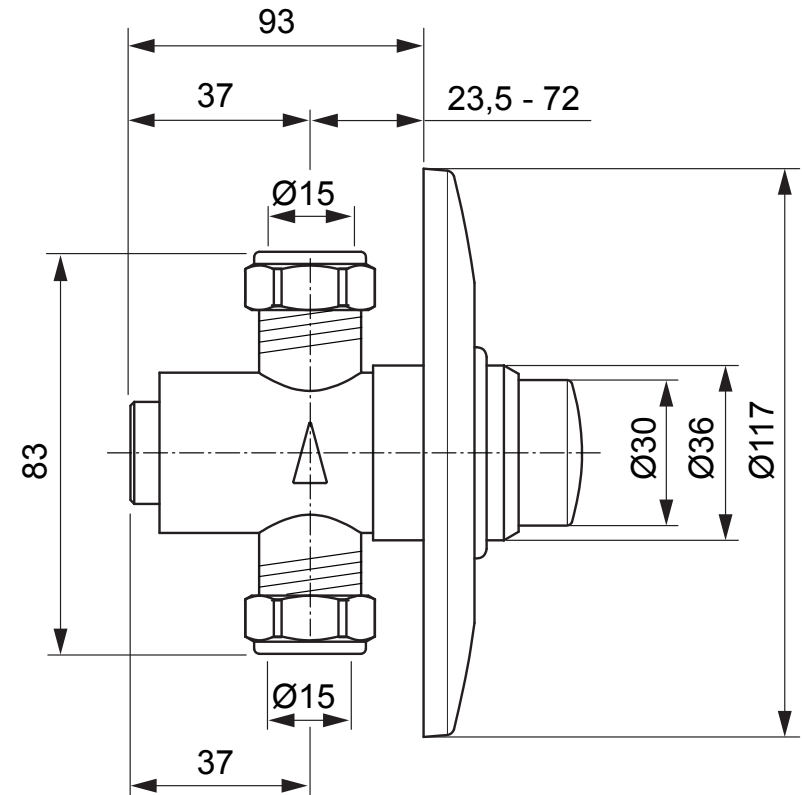

Pos.	Description	Part No.
1	Self-closing cartridge f. shower	A 861 472 AA
2	Escutcheon cpl.	A 861 467 AA
3	Flow limiter 6 l/min	A 861 470 NU

Ideal Standard International NV
 Corporate Village - Gent Building
 Da Vincilaan 2
 1935 Zaventem
 Belgium

www.idealstandardinternational.com

Ideal Standard

ALPHA SELF-CLOSING

A 1332..

0220

1
↓
7

2