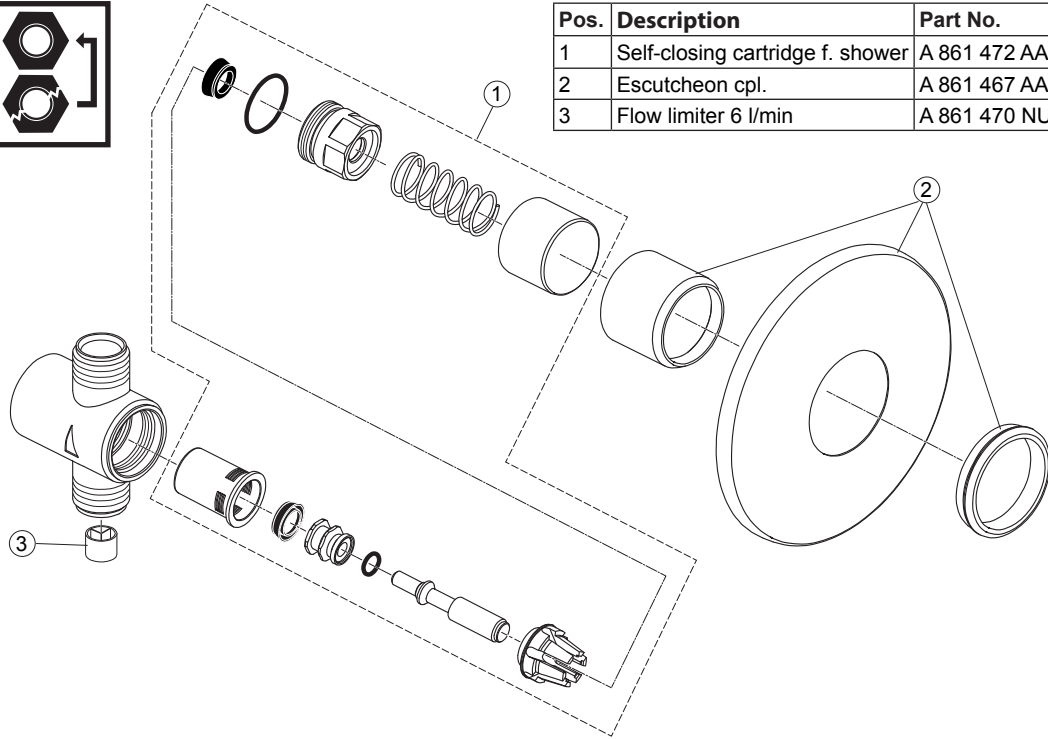

Pos.	Description	Part No.
1	Self-closing cartridge f. shower	A 861 472 AA
2	Escutcheon cpl.	A 861 467 AA
3	Flow limiter 6 l/min	A 861 470 NU

Ideal Standard International NV
 Corporate Village - Gent Building
 Da Vincilaan 2
 1935 Zaventem
 Belgium

www.idealstandardinternational.com

Ideal Standard

ALPHA SELF-CLOSING

A 1332..

0220

1
↓
7

2