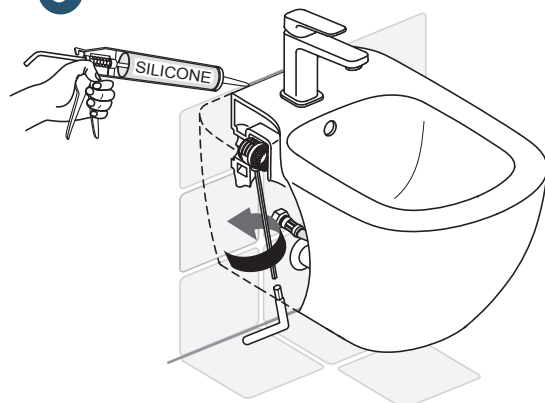

T3504
T3552

360 x 530 x 300

1

2

3

4

5

Ideal Standard International NV
 Corporate Village – Gent Building
 Da Vincilaan 2
 B1935 – Zaventem
 Belgium