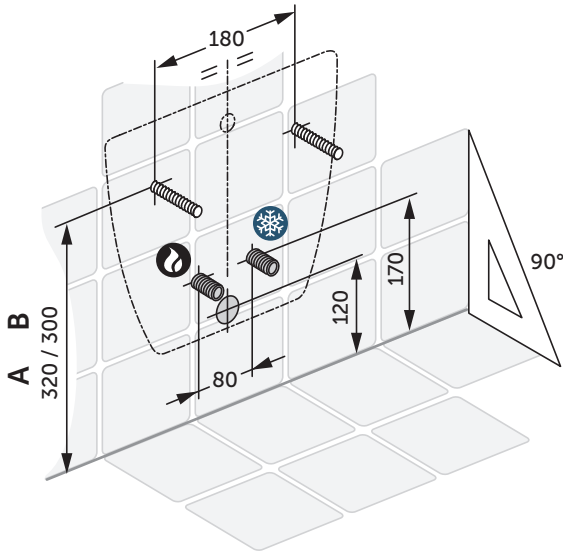

T3504
T3552

360 x 530 x 300

1

2

3

4

5

Ideal Standard International NV
 Corporate Village – Gent Building
 Da Vincilaan 2
 B1935 – Zaventem
 Belgium