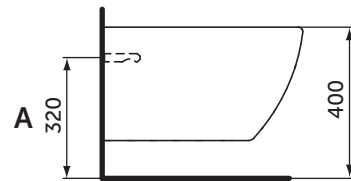

T3504
T3552

360 x 530 x 300

1

2

3

4

5

Ideal Standard International NV
 Corporate Village – Gent Building
 Da Vincilaan 2
 B1935 – Zaventem
 Belgium