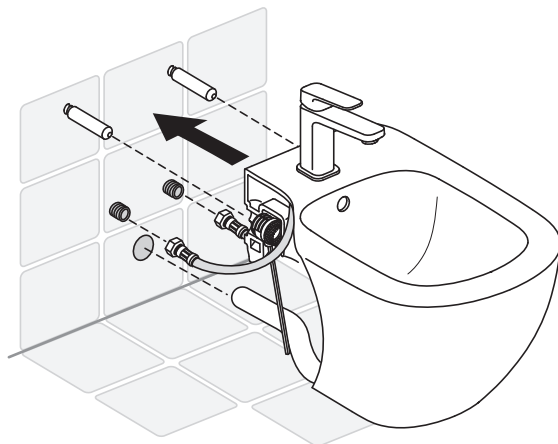

T3504
T3552

360 x 530 x 300

1

2

3

4

5

Ideal Standard International NV
 Corporate Village – Gent Building
 Da Vincilaan 2
 B1935 – Zaventem
 Belgium