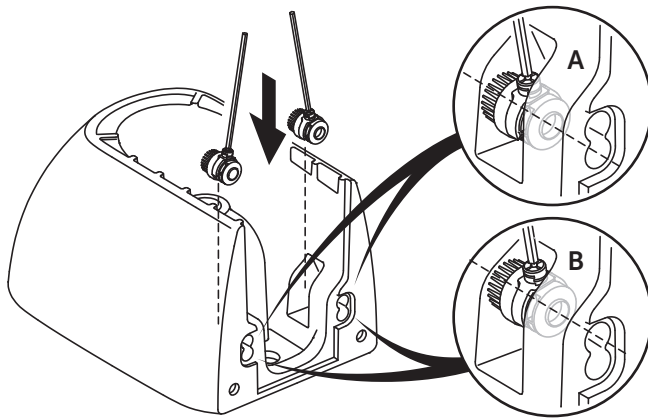

T3504
T3552

360 x 530 x 300

1

2

3

4

5

Ideal Standard International NV
 Corporate Village – Gent Building
 Da Vincilaan 2
 B1935 – Zaventem
 Belgium