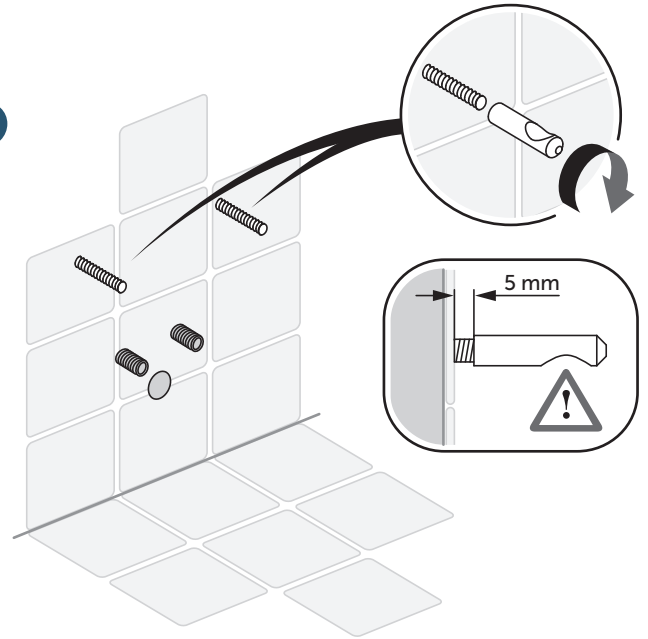

T3504
T3552

360 x 530 x 300

1

2

3

4

5

Ideal Standard International NV
 Corporate Village – Gent Building
 Da Vincilaan 2
 B1935 – Zaventem
 Belgium