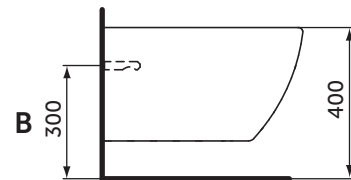

T3504
T3552

360 x 530 x 300

1

2

3

4

5

Ideal Standard International NV
 Corporate Village – Gent Building
 Da Vincilaan 2
 B1935 – Zaventem
 Belgium