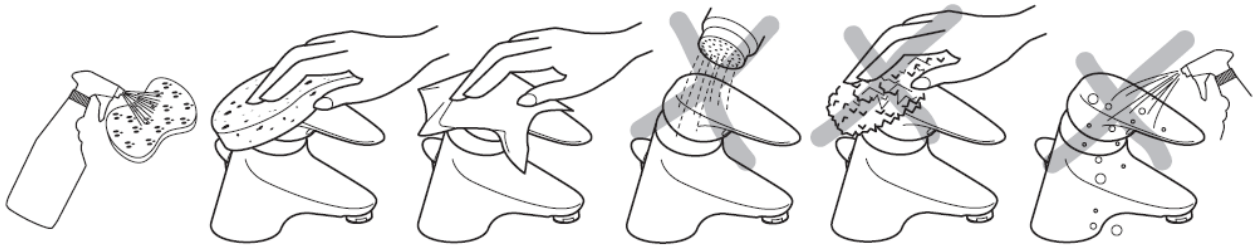

Click waste for wash basins (G1.1/4")

INSTALLATION INSTRUCTIONS

S8803AA Slotted waste

S8808AA Un-slotted waste

CLEANING CHROME SURFACES

When cleaning chromed products use only a mild detergent, rinse & wipe dry with a soft cloth. Ideally clean after each use to maintain appearance.