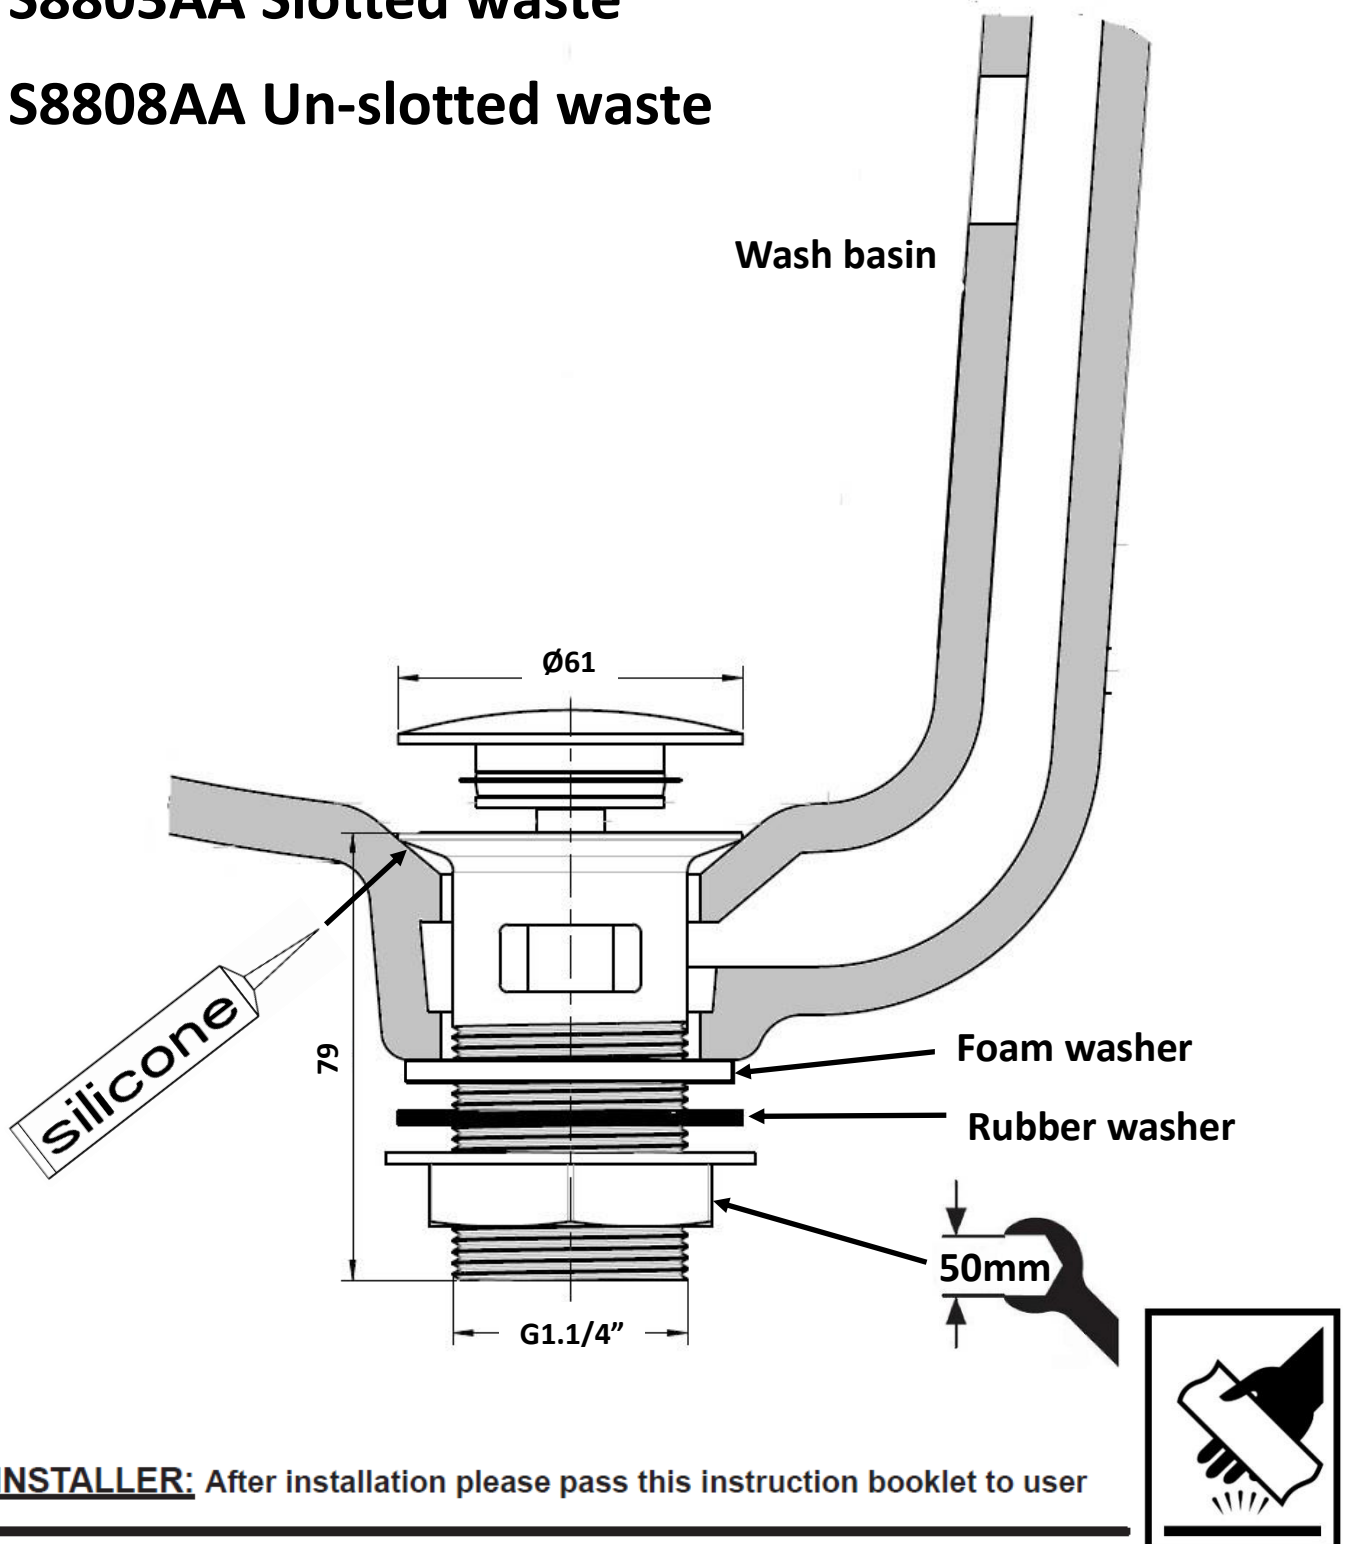

Click waste for wash basins (G1.1/4")

INSTALLATION INSTRUCTIONS

S8803AA Slotted waste

S8808AA Un-slotted waste

CLEANING CHROME SURFACES

When cleaning chromed products use only a mild detergent, rinse & wipe dry with a soft cloth. Ideally clean after each use to maintain appearance.