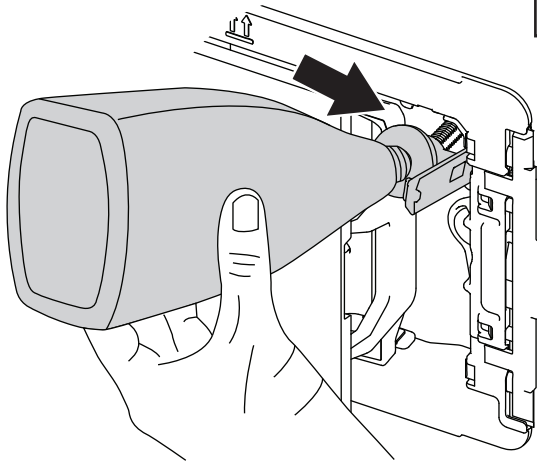

18

19

20

	<input checked="" type="checkbox"/>	150cp < VISCOSITY < 300cp (20°C)
	<input type="checkbox"/>	 Chlorine SAFE

Ideal Standard International NV
Corporate Village – Gent Building
Da Vincilaan 2
B1935 – Zaventem
Belgium