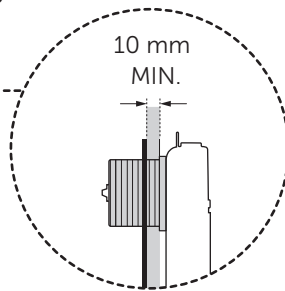

(dimensions in millimeters)

WC FRAME / CISTERN 80

WC FRAME / CISTERN 120

Hydroboost

AC power-mains

1

2

3