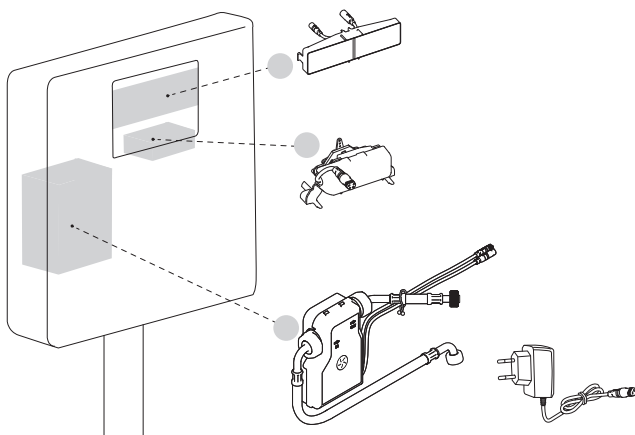

(dimensions in millimeters)

WC FRAME / CISTERN 80

WC FRAME / CISTERN 120

Hydroboost

AC power-mains

1

2

3