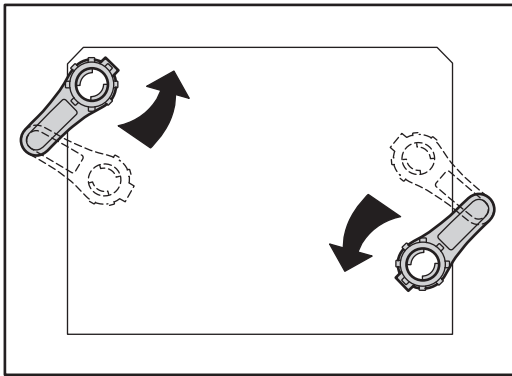

(dimensions in millimeters)

WC FRAME / CISTERN 80

WC FRAME / CISTERN 120

Hydroboost

AC power-mains

1

2

3