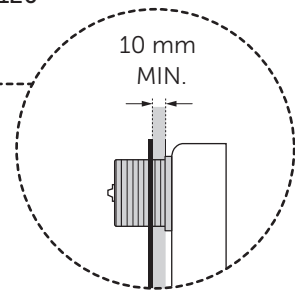

(dimensions in millimeters)

WC FRAME / CISTERN 80

WC FRAME / CISTERN 120

Hydroboost

AC power-mains

1

2

3