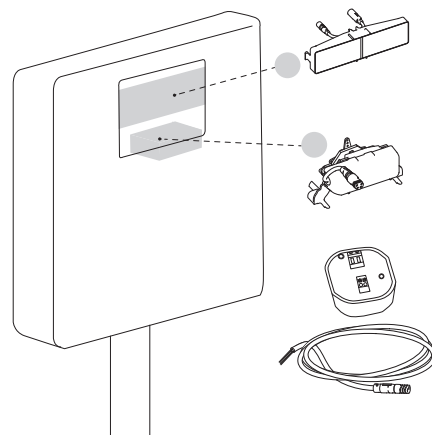

(dimensions in millimeters)

WC FRAME / CISTERN 80

WC FRAME / CISTERN 120

Hydroboost

AC power-mains

1

2

3