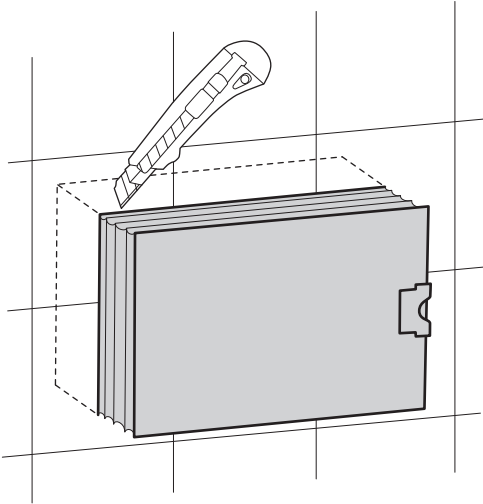

(dimensions in millimeters)

WC FRAME / CISTERN 80

WC FRAME / CISTERN 120

Hydroboost

AC power-mains

1

2

3