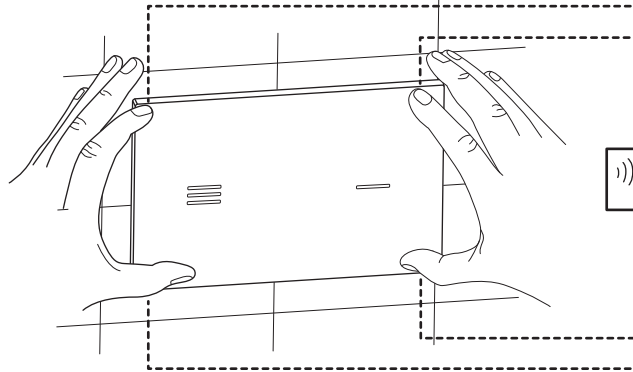

AC power-mains

10

Ideal Standard International NV
Corporate Village – Gent Building
Da Vincilaan 2
B1935 – Zaventem
Belgium

BE +32 (0)2 325 66 33
BG +359 675 30362
DE +49 (0)228 521 580
EG +202 26969700
FR +33 (0)1 49 38 28 00
GB 0870 129 6085
GR +30 210 67 90 810
HR +38591 22 99 304

HU +36 30 6991 594
IT 800 652 290
ME +971 4 804 2400
NL +31 (077) 355 08 08
PL +48 71 7868 301/302
RO +40 21 3223 201/202
SI 00386 59 919040
TR +90 216 314 87 87

UA +359 675 30 468
AL/XK/BA +359 887 709 696
CZ/SK +420 417 592 179
DK/NO/SE +45 75 84 10 10
ES/PT +34 93 561 80 00
LV/LT/EE +371 673 57 792
RS/MK/ME +381 11 713 80 58
RU/MD +7 495 669 23 11