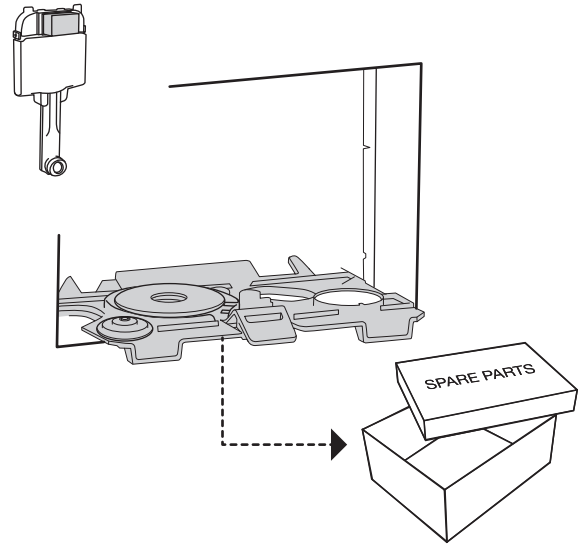

(dimensions in millimeters)

WC FRAME / CISTERN 80

WC FRAME / CISTERN 120

Hydroboost

AC power-mains

1

2

3