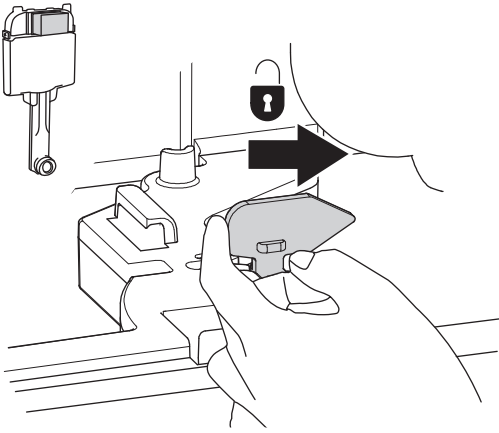

AC power-mains

5