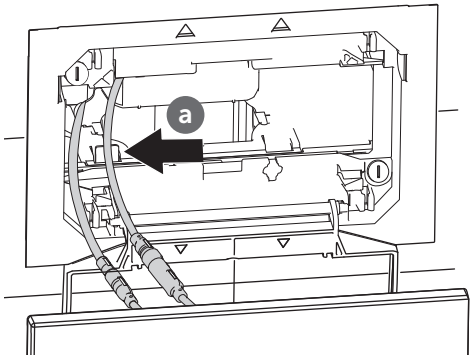

AC power-mains

10

Ideal Standard International NV
Corporate Village – Gent Building
Da Vincilaan 2
B1935 – Zaventem
Belgium

BE +32 (0)2 325 66 33
BG +359 675 30362
DE +49 (0)228 521 580
EG +202 26969700
FR +33 (0)1 49 38 28 00
GB 0870 129 6085
GR +30 210 67 90 810
HR +38591 22 99 304

HU +36 30 6991 594
IT 800 652 290
ME +971 4 804 2400
NL +31 (077) 355 08 08
PL +48 71 7868 301/302
RO +40 21 3223 201/202
SI 00386 59 919040
TR +90 216 314 87 87

UA +359 675 30 468
AL/XK/BA +359 887 709 696
CZ/SK +420 417 592 179
DK/NO/SE +45 75 84 10 10
ES/PT +34 93 561 80 00
LV/LT/EE +371 673 57 792
RS/MK/ME +381 11 713 80 58
RU/MD +7 495 669 23 11