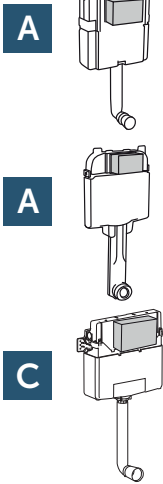

4 FRONT

TOP

5

6

Fixation kit <09
Order separately