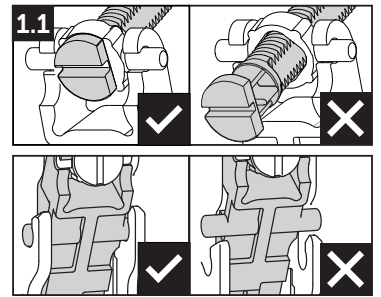

## OLI120 PLUS

4

FRONT

TOP

5

6

7

Ideal Standard International NV  
Corporate Village – Gent Building  
Da Vincilaan 2  
B1935 – Zaventem  
Belgium