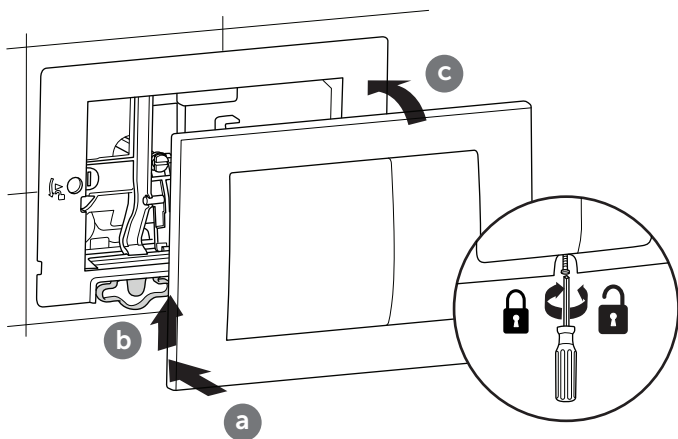

## OLI120 PLUS

4

FRONT

TOP

5

6

7

Ideal Standard International NV  
Corporate Village – Gent Building  
Da Vincilaan 2  
B1935 – Zaventem  
Belgium