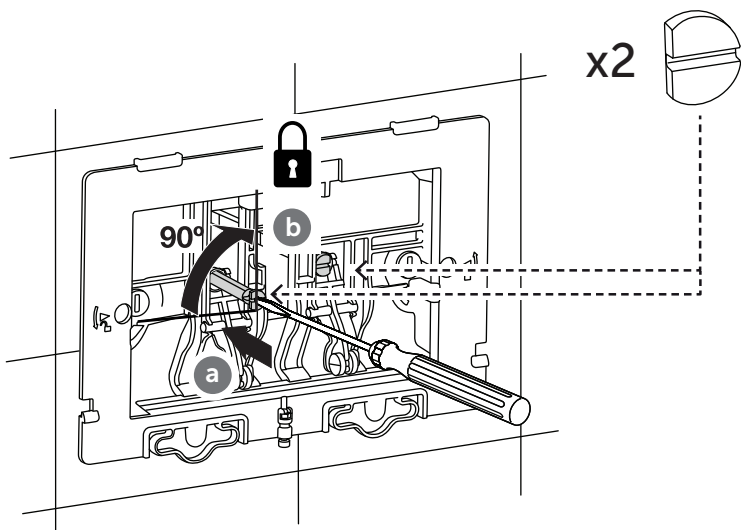

## OLI120 PLUS

4

FRONT

TOP

5

6

7

Ideal Standard International NV  
Corporate Village – Gent Building  
Da Vincilaan 2  
B1935 – Zaventem  
Belgium