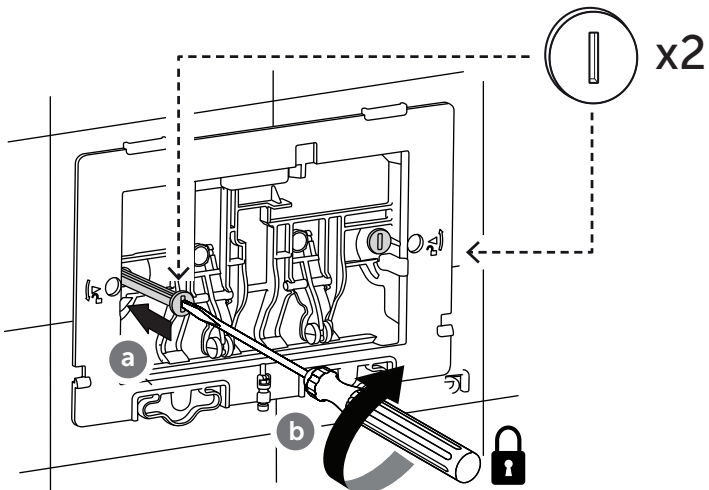

## OLI120 PLUS

4

FRONT

TOP

5

6

7

Ideal Standard International NV  
Corporate Village – Gent Building  
Da Vincilaan 2  
B1935 – Zaventem  
Belgium