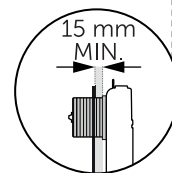

(dimensions in millimeters)

WC FRAME/CISTERN 150

WC FRAME / CISTERN 80

WC FRAME / CISTERN 120

1

FRONT

TOP

2