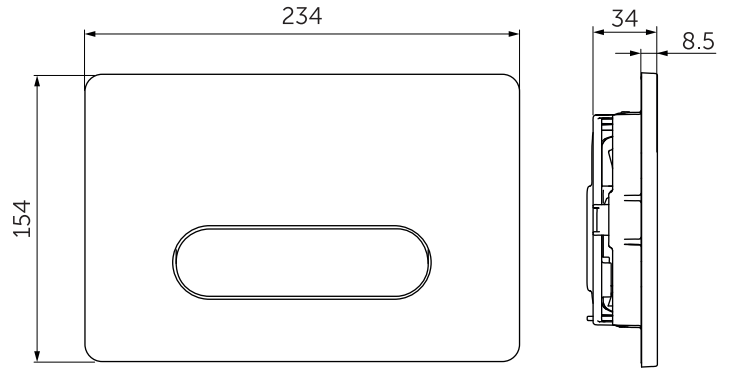

(dimensions in millimeters)

WC FRAME/CISTERN 150

WC FRAME / CISTERN 80

WC FRAME / CISTERN 120

1

FRONT

TOP

2