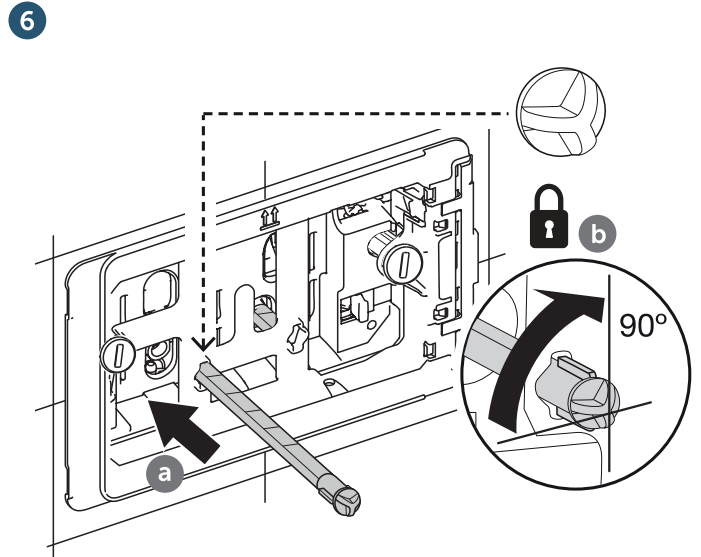

Ideal Standard International NV
Corporate Village – Gent Building
Da Vincilaan 2
B1935 – Zaventem
Belgium

BE +32 (0)2 325 66 33
BG +359 675 30362
DE +49 (0)228 521 580
EG +202 26969700
FR +33 (0)1 49 38 28 00
GB 0870 129 6085
GR +30 210 67 90 810
HR +38591 22 99 304

HU +36 30 6991 594
IT 800 652 290
ME +971 4 804 2400
NL +31 (0)77 355 08 08
PL +48 71 7868 301/302
RO +40 21 3223 201/202
SI 00386 59 919040
TR +90 216 314 87 87

UA +359 675 30 468
AL/XK/BA +359 887 709 696
CZ/SK +420 417 592 179
DK/NO/SE +45 75 84 10 10
ES/PT +34 93 561 80 00
LV/LT/EE +371 673 57 792
RS/MK/ME +381 11 713 80 58
RU/MD +7 495 669 23 11

Ideal Standard