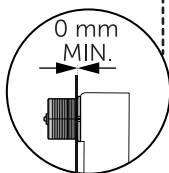

(dimensions in millimeters)

WC FRAME/CISTERN 150

WC FRAME / CISTERN 80

WC FRAME / CISTERN 120

1

FRONT

TOP

2